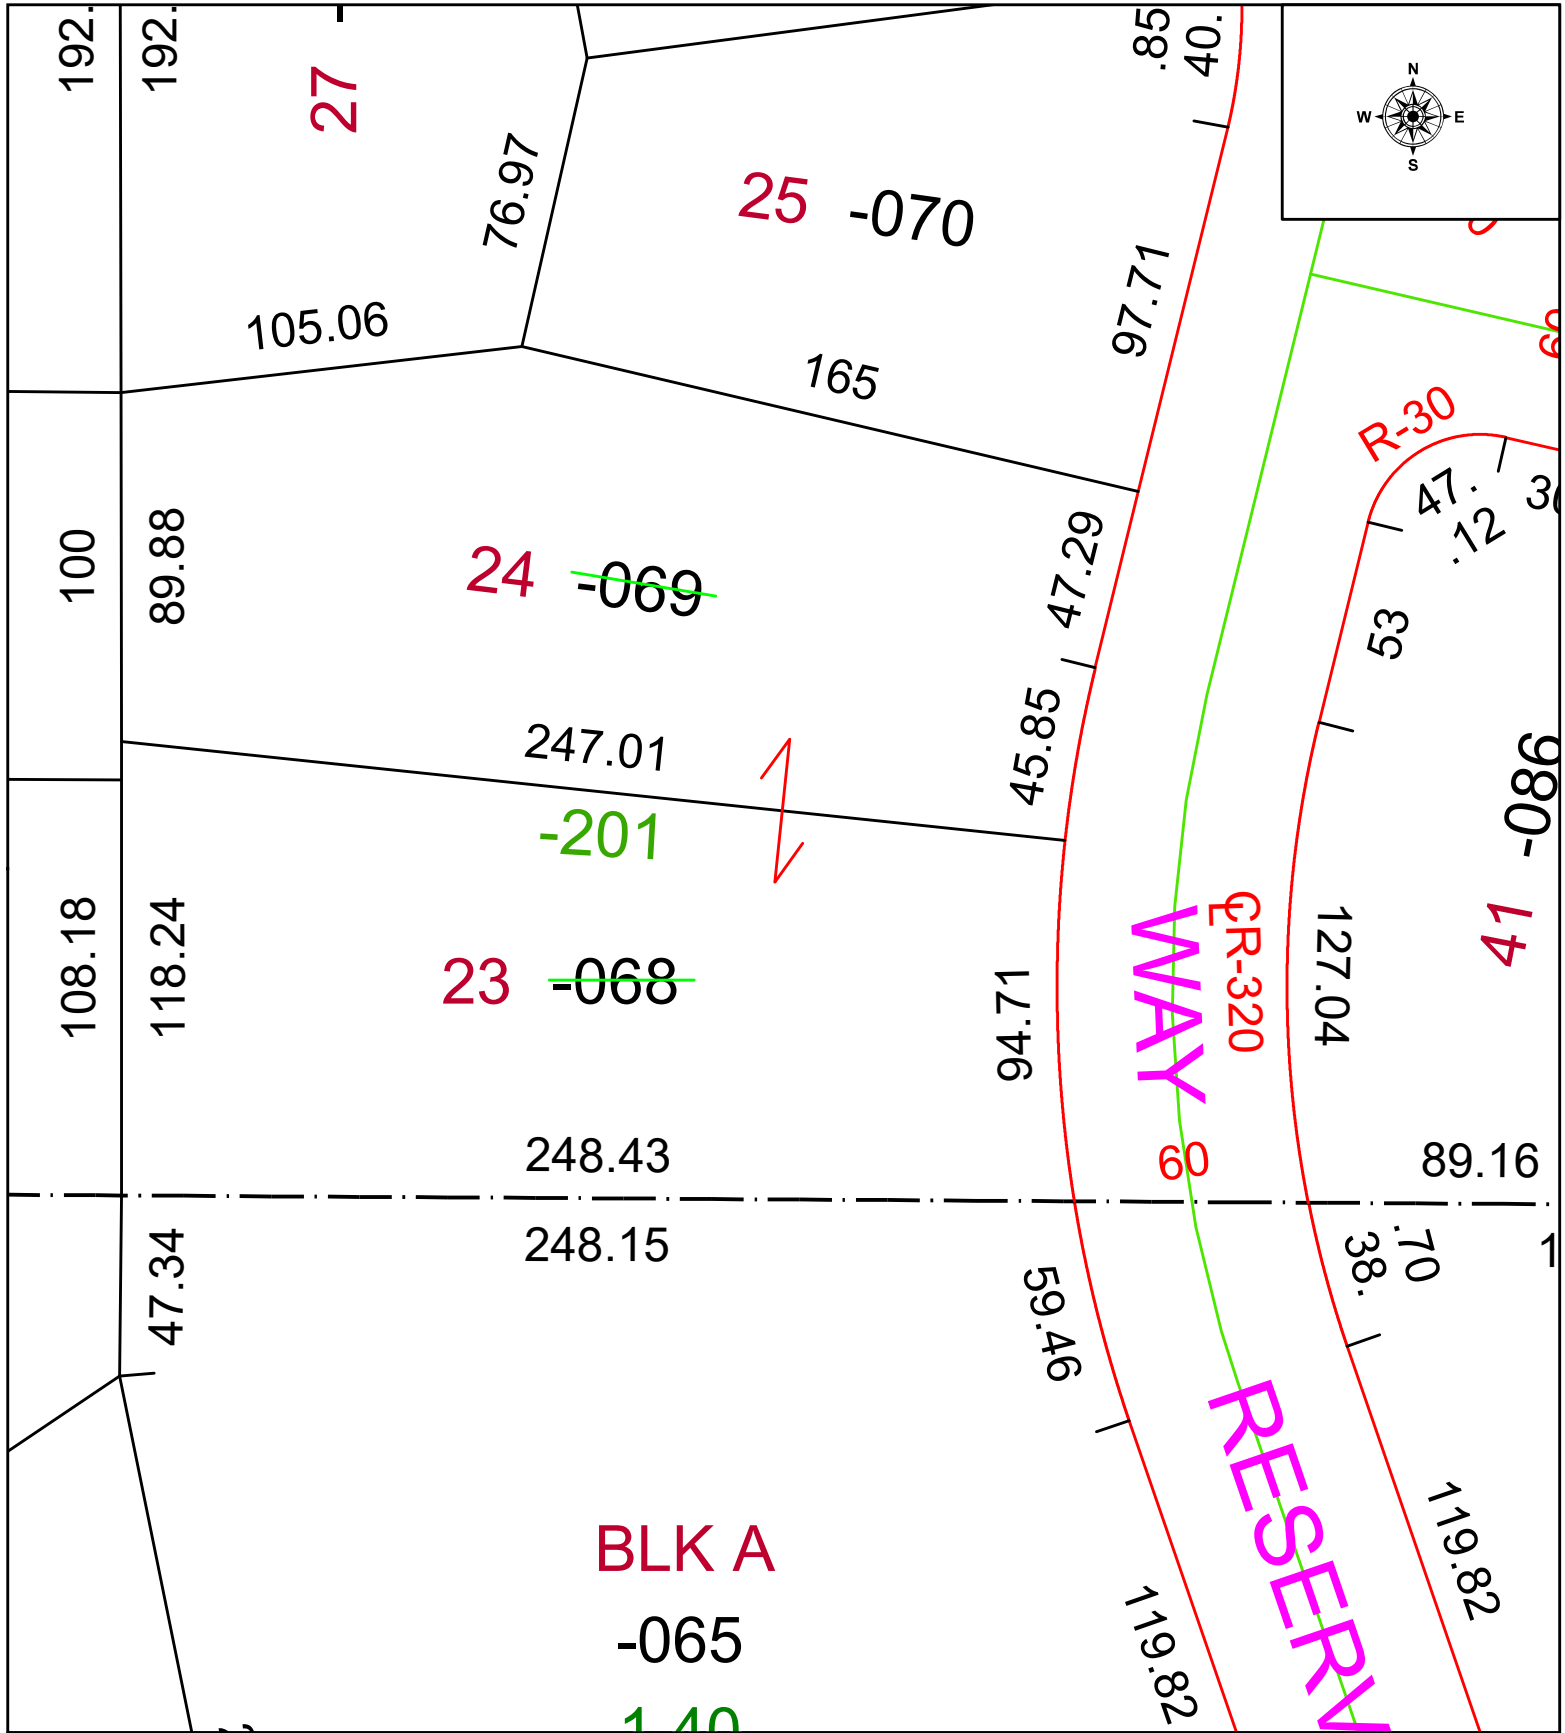

PARENT PARCEL: 03-00-003-000-068 & -069

CHILD PARCEL: 03-00-003-000-201

STARTING POINT:

25-04970

SPLITS/DEEDS PROCESSED
 LORAIN COUNTY TAX MAP DEPARTMENT
 226 MIDDLE AVE. ELYRIA, OH

SURVEYED BY: _____ N/A SURVEY # N/A
 CLOSURE: _____ 1:
 MAP PAGE(S): _____ 03-00-003
 APPROVED BY: _____ WRZ DATE: _____ 1/29/2025
 SCALE: _____ 1" = 50 PRIOR INSTRUMENT: _____ #2023-0923415