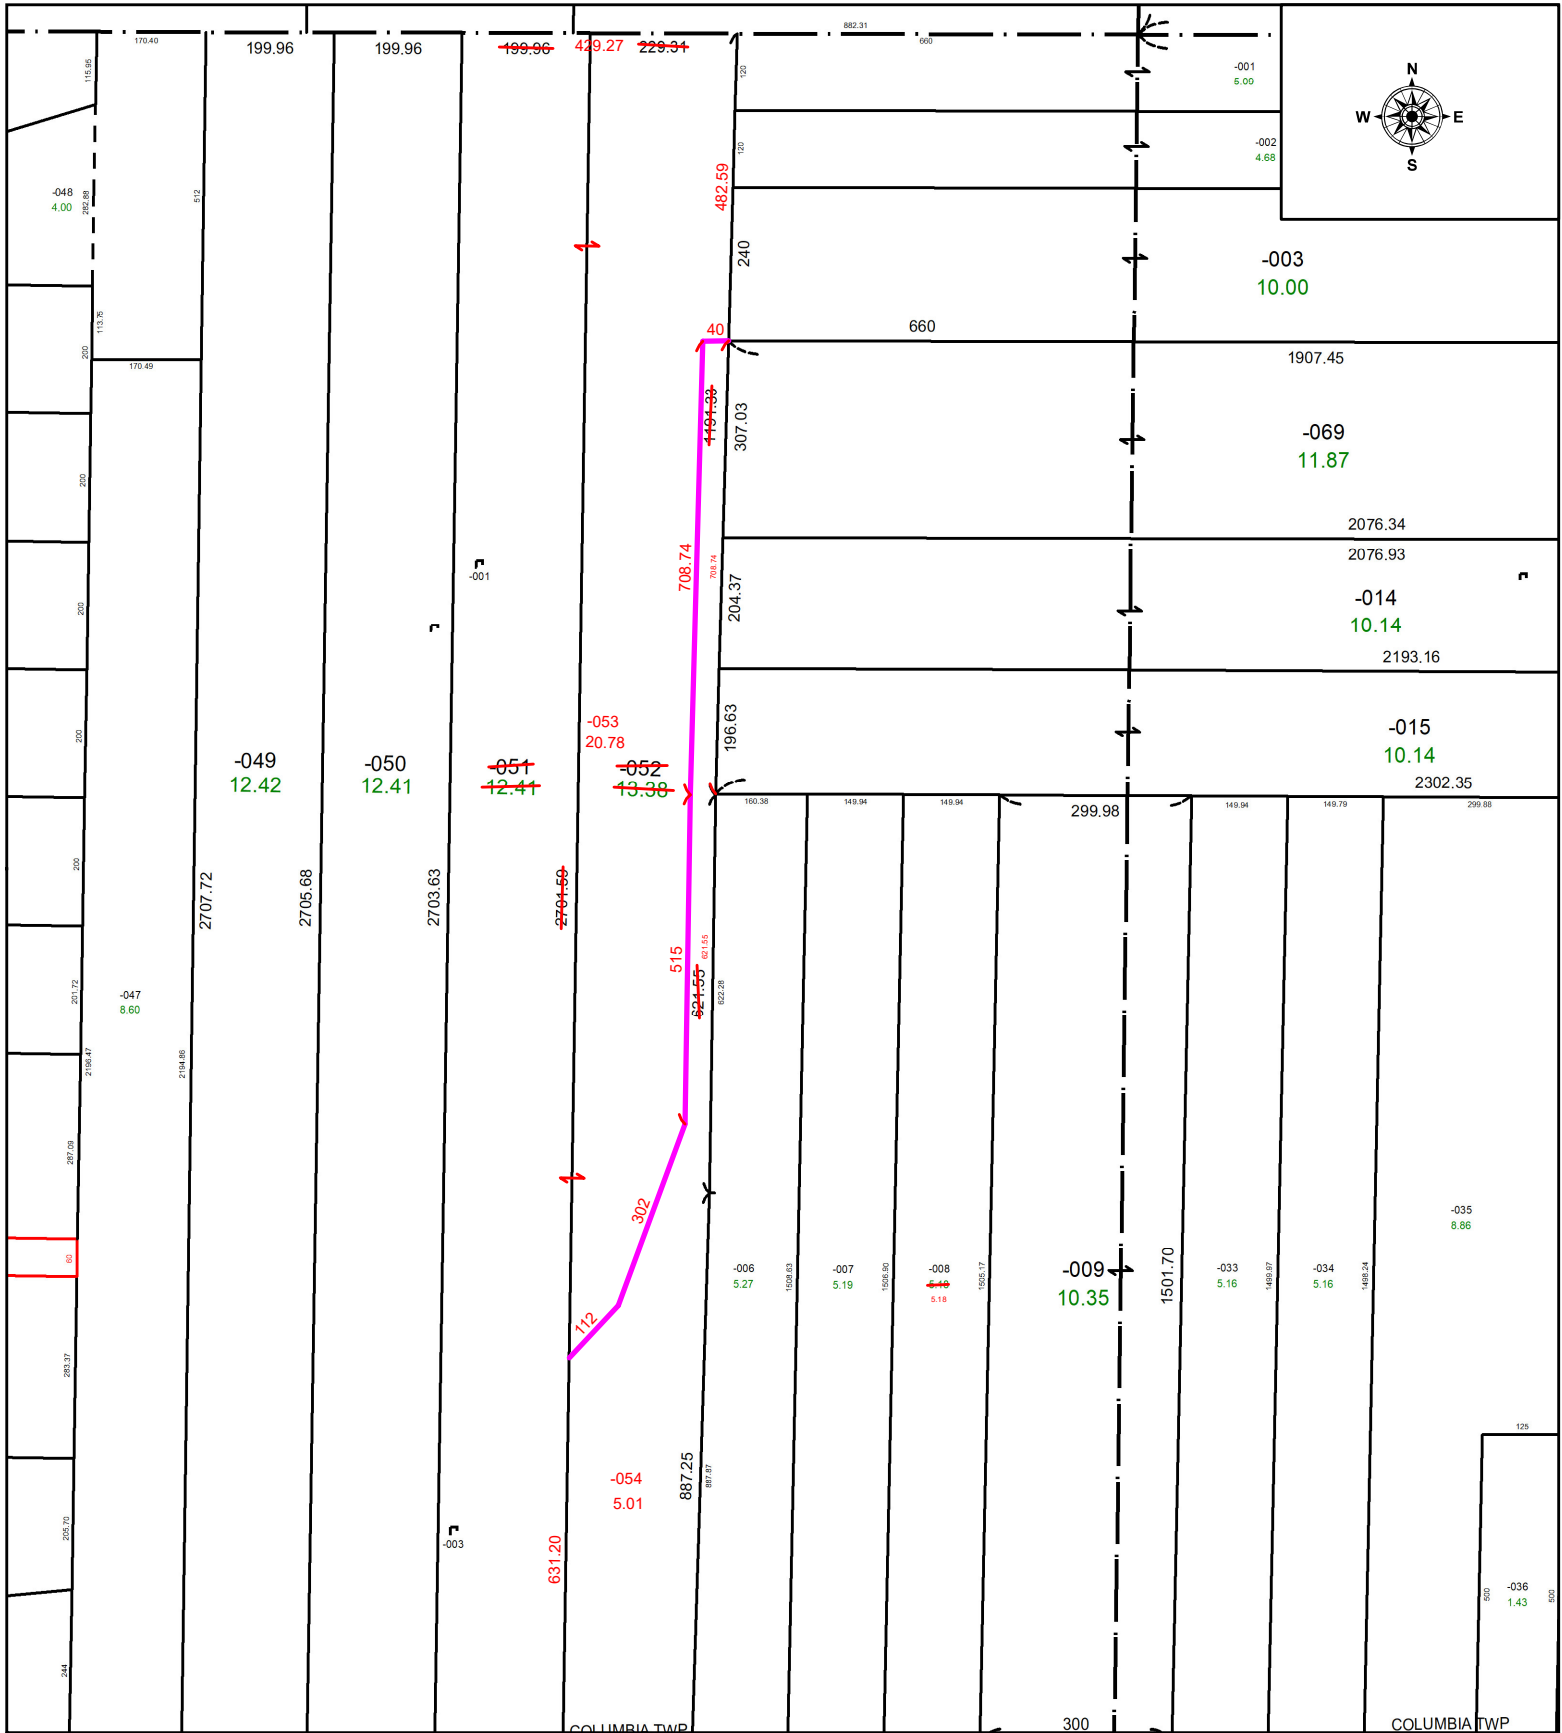

PARENT PARCEL: 12-00-070-000-051 & -052

CHILD PARCEL: 12-00-070-000-053 & -054

25-04968

STARTING POINT: NORTHEASTERLY CORNER OF S/L 12 IN ROLLING BROOK SUBDIVISION

**SPLITS/DEEDS PROCESSED**  
 LORAIN COUNTY TAX MAP DEPARTMENT  
 226 MIDDLE AVE. ELYRIA, OH

SURVEYED BY: LOUIS GIFFELS SURVEY # 51382  
 CLOSURE: 1: 2680087  
 MAP PAGE(S): 12-00-070  
 APPROVED BY: WRZ DATE: 1/27/2025  
 SCALE: 1" = 300 PRIOR INSTRUMENT: #2023-0936840