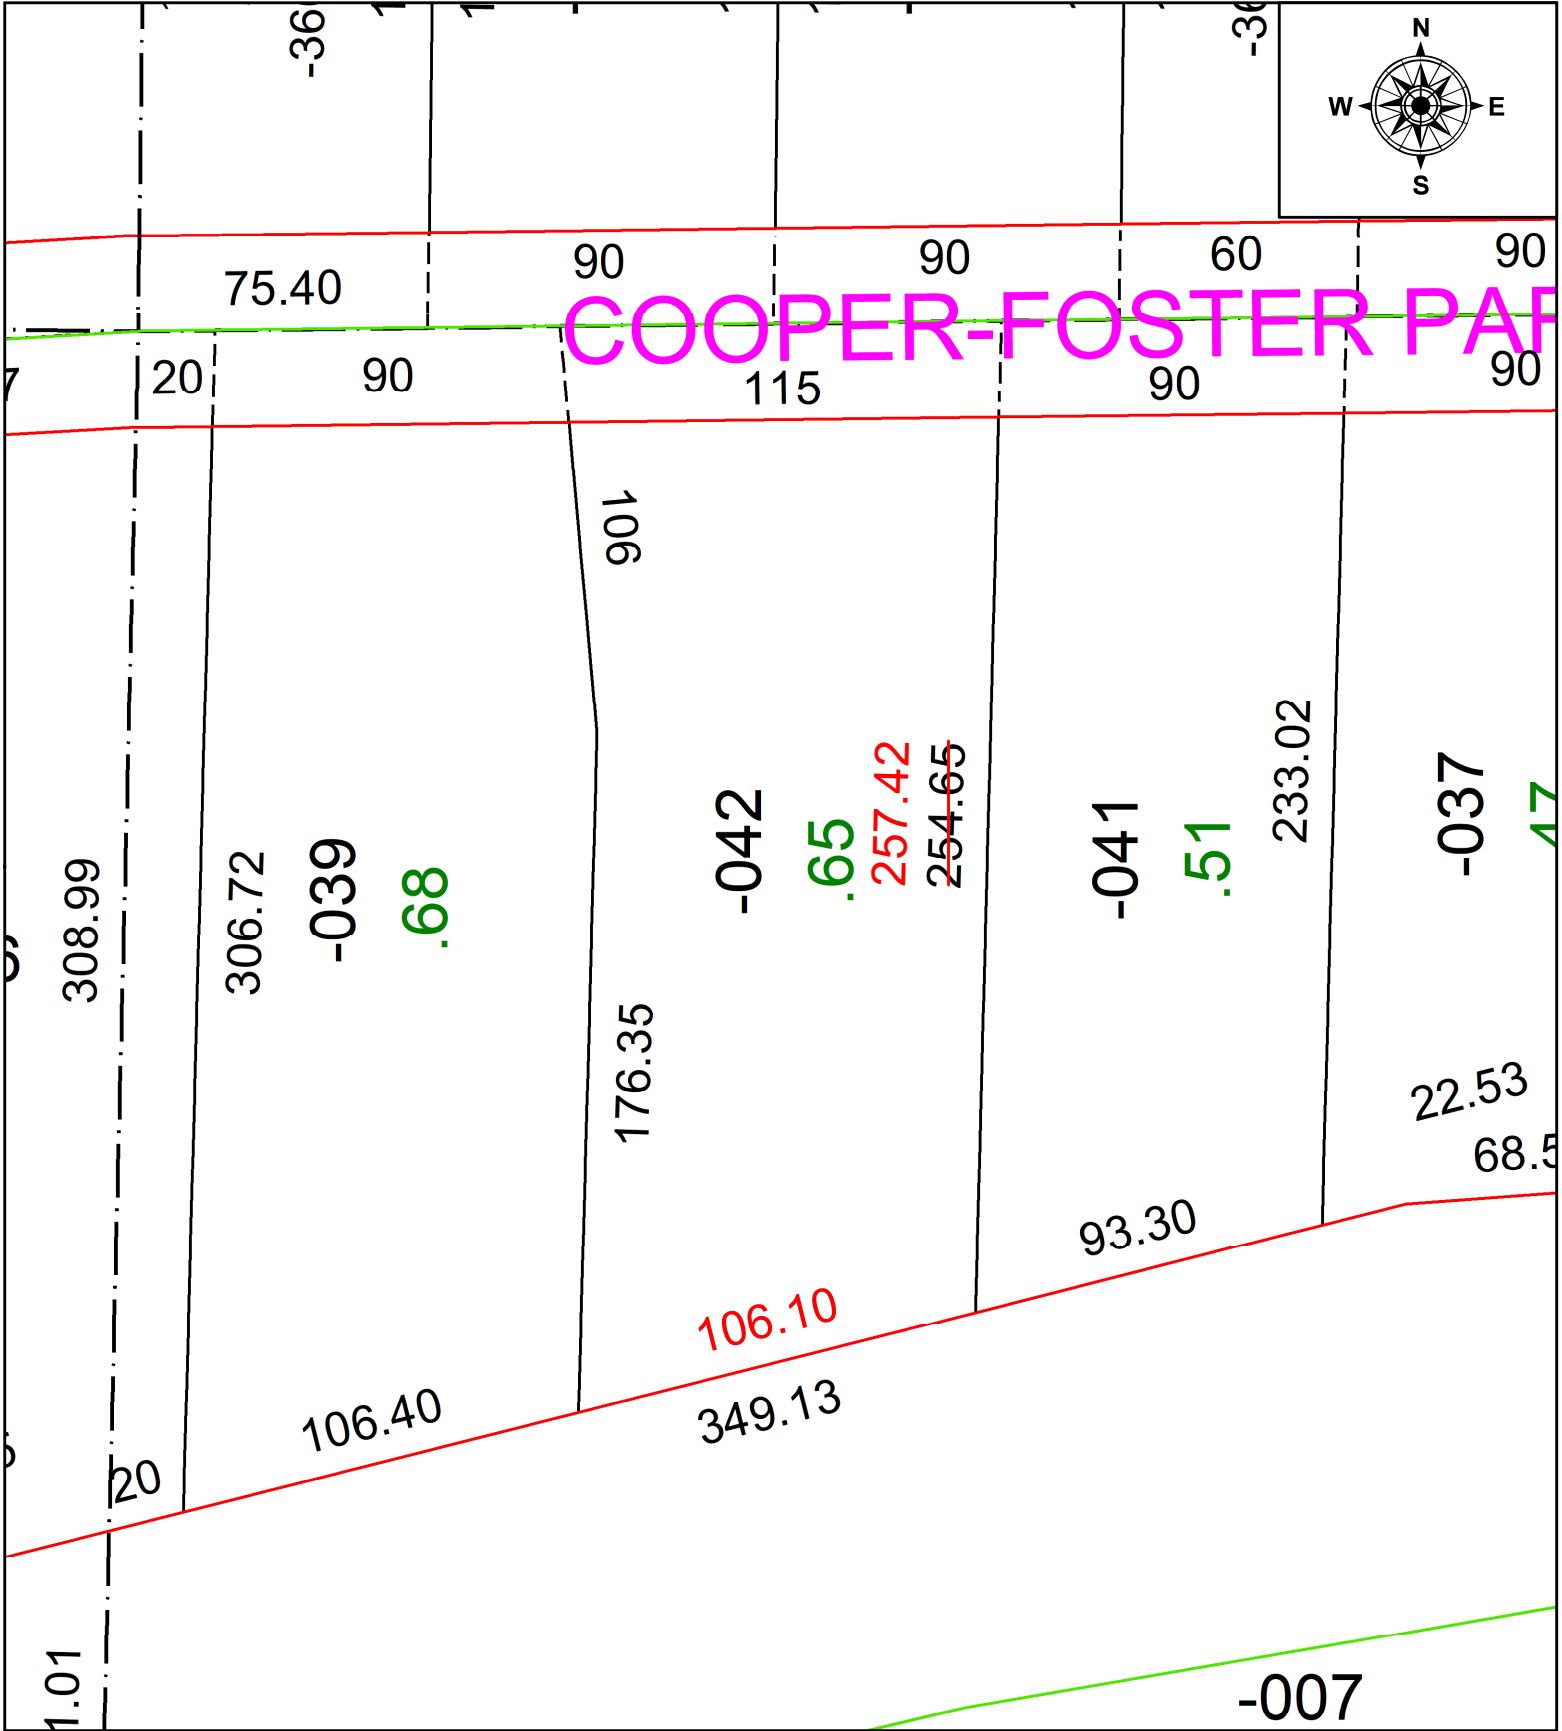

PARENT PARCEL: 05-00-002-000-042

CHILD PARCEL: **MAP CORRECTION ONLY**

22-04965-C

STARTING POINT: C/L OF COOPER FOSTER PARK RD AND W LINE OF O/L 2

**SPLITS/DEEDS PROCESSED**  
 LORAIN COUNTY TAX MAP DEPARTMENT  
 226 MIDDLE AVE. ELYRIA, OH

SURVEYED BY: THOMAS M. SNEZEK SURV # 50717  
 CLOSURE: 1: 115231  
 MAP PAGE(S): 05-00-002  
 APPROVED BY: AC DATE: October 19, 2022  
 SCALE: 1 in = 50 ft PRIOR INSTRUMENT: 2013- 0461691