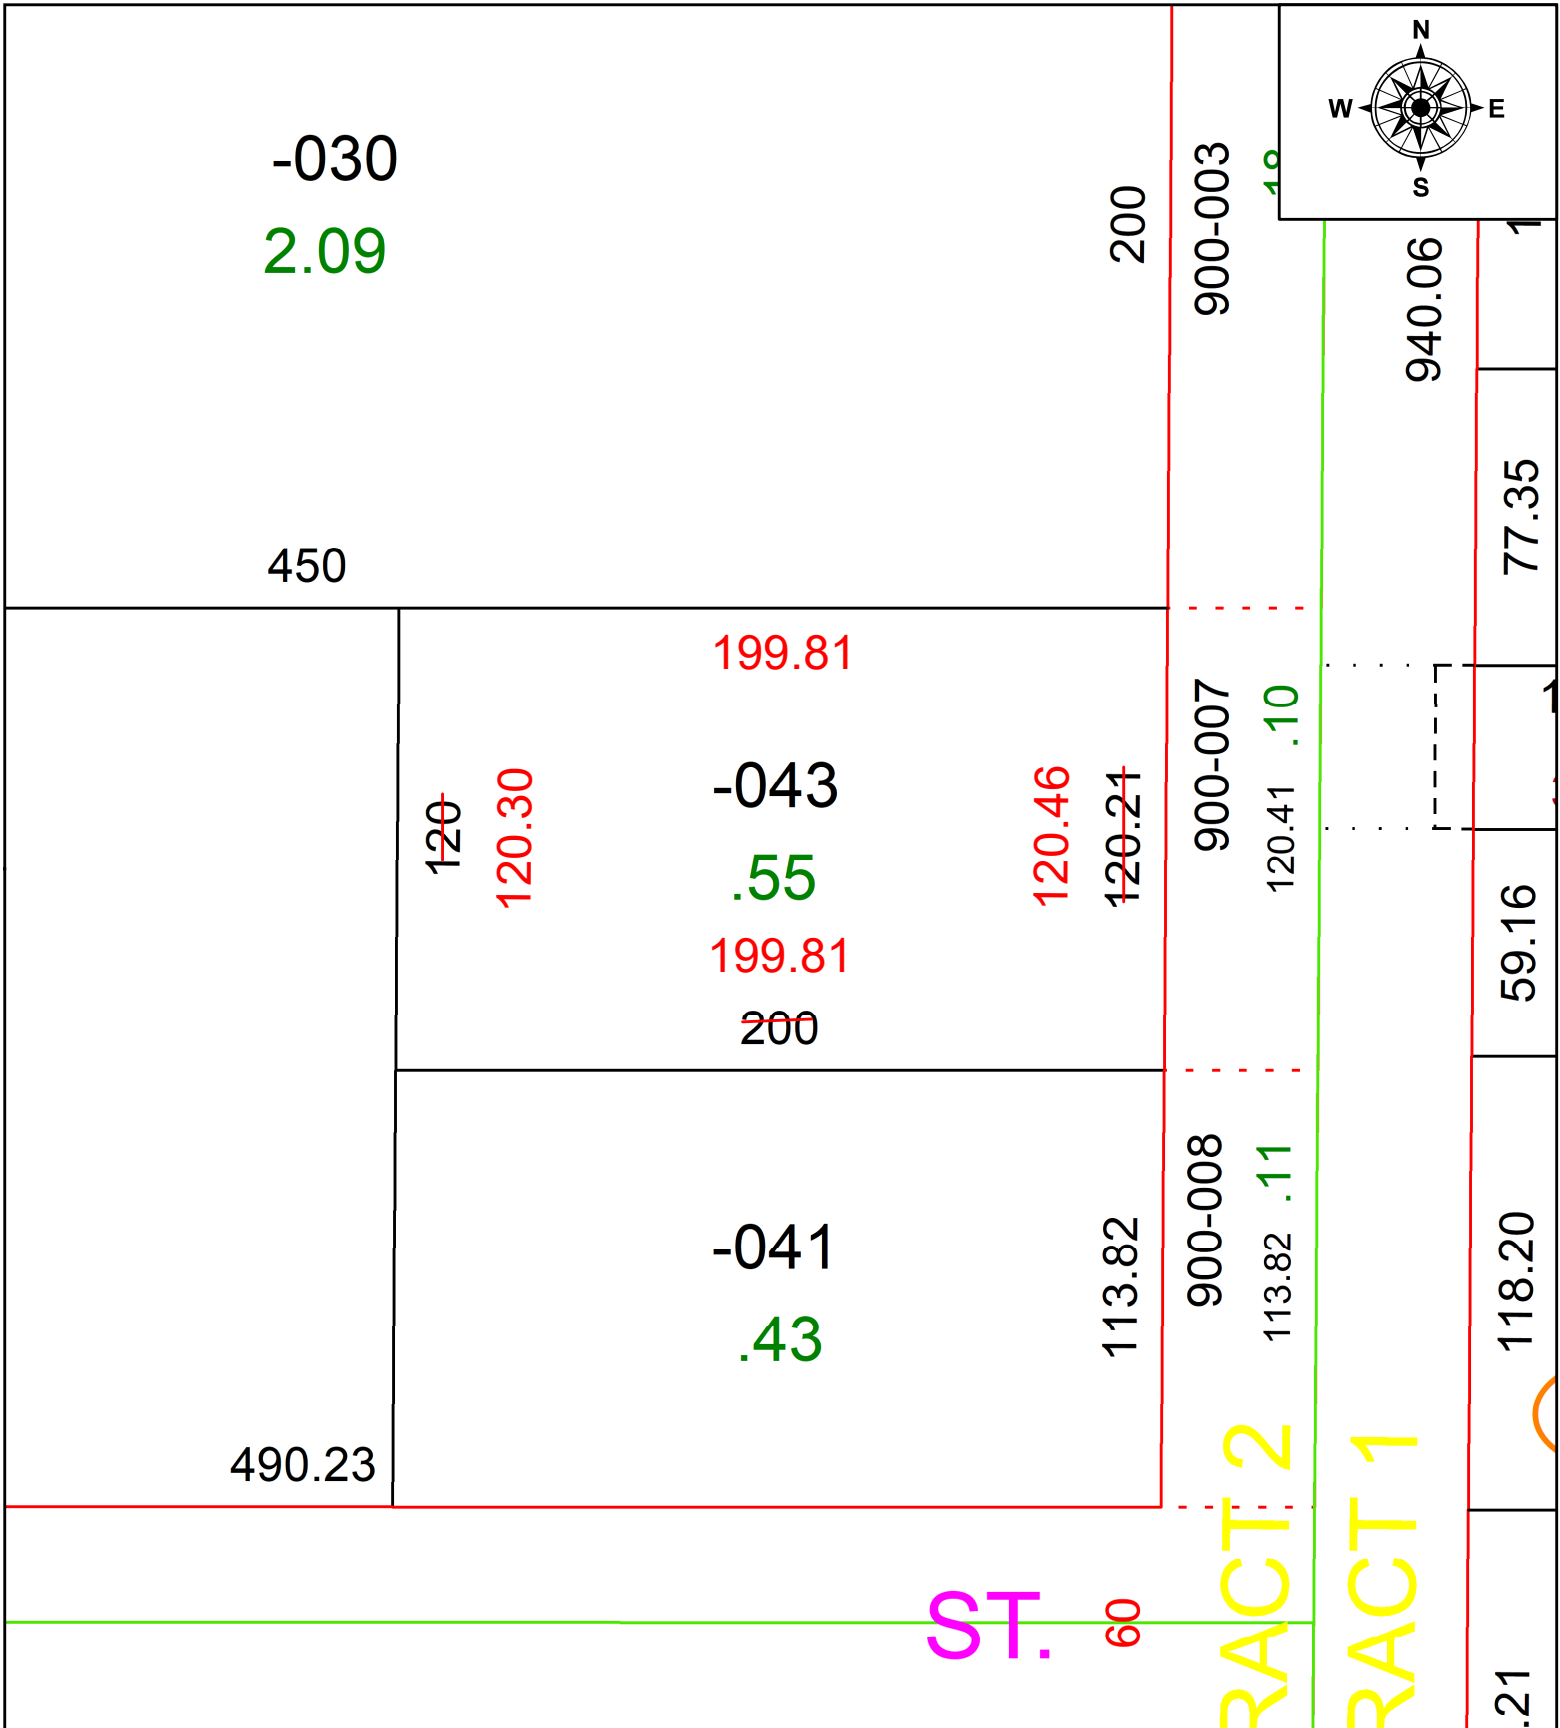

PARENT PARCEL: 02-02-006-108-043

CHILD PARCEL: **MAP CORRECTION ONLY**

STARTING POINT: CORNER OF S/L 145 OF CARR ESTATES SUB NO. 3

22-04964-C

**SPLITS/DEEDS PROCESSED**  
LORAIN COUNTY TAX MAP DEPARTMENT  
226 MIDDLE AVE. ELYRIA, OH

SURVEYED BY: JOSEPH A. BURGOON	SURV # 50716
CLOSURE: 1: 466850	
MAP PAGE(S): 02-02-006-B	
APPROVED BY: AC	DATE: October 19, 2022
SCALE: 1 in = 50 ft	PRIOR INSTRUMENT: 2007- 0220707