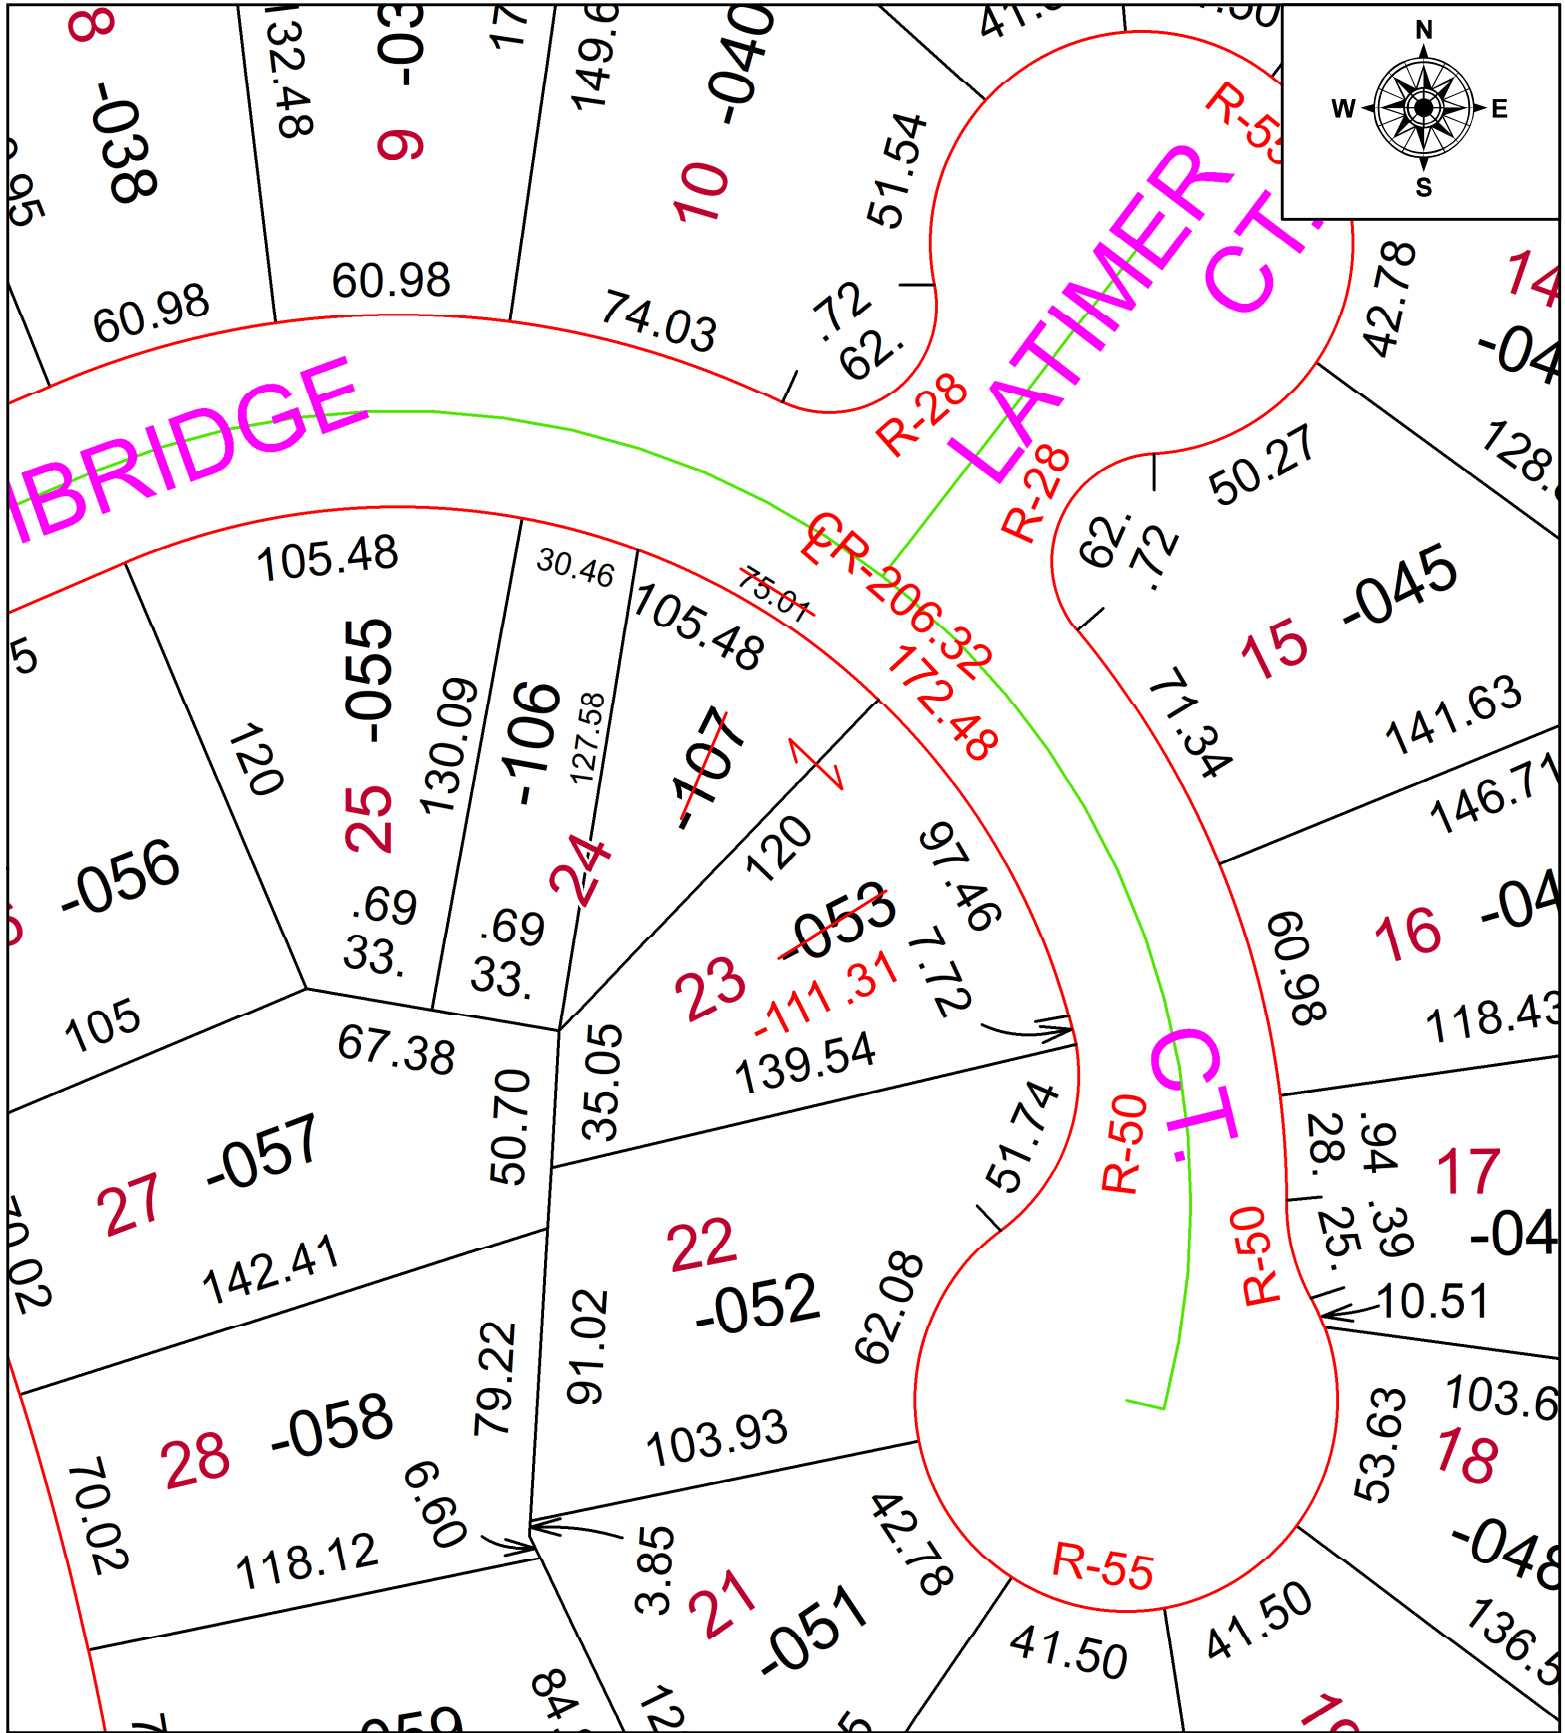

PARENT PARCEL: 03-00-045-102-053 & -107

CHILD PARCEL: 03-00-045-102-111

STARTING POINT: FRONT & DEPTH TO AC CORR PER SURV BY SCOTT A. LANDGRAF

25-04956

**SPLITS/DEEDS PROCESSED**  
 LORAIN COUNTY TAX MAP DEPARTMENT  
 226 MIDDLE AVE. ELYRIA, OH

SURVEYED BY: SCOTT A. LANDGRAF SURV # 51363  
 CLOSURE: 1: 42778  
 MAP PAGE(S): 03-00-045  
 APPROVED BY: AC DATE: January 08, 2025  
 SCALE: 1 in = 50 ft PRIOR INSTRUMENT: 2023- 0921345