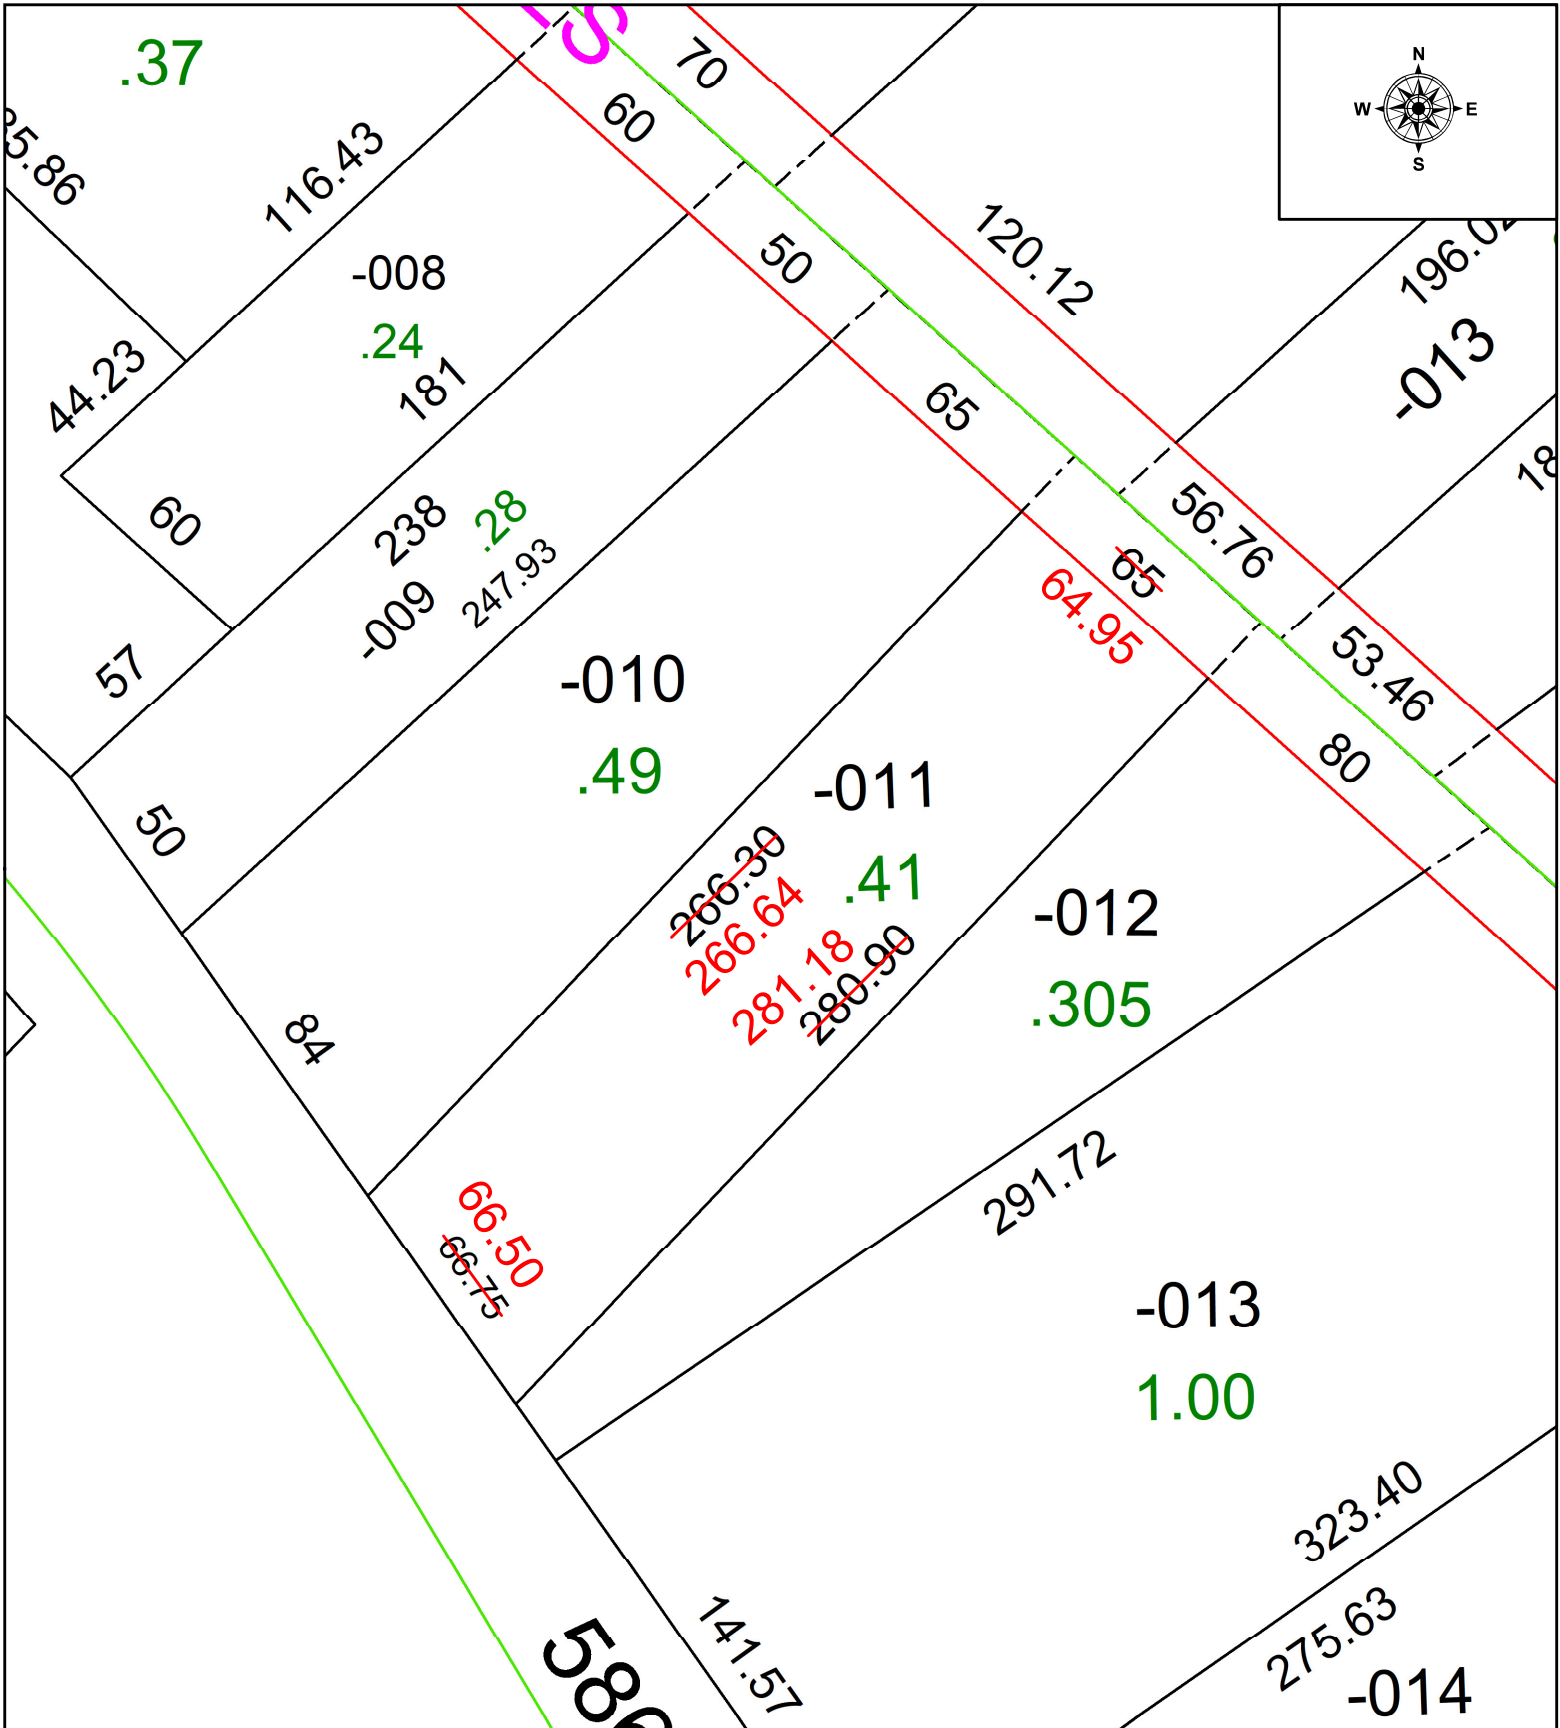

PARENT PARCEL: 04-00-011-102-011

CHILD PARCEL: N/A

MAP CORRECTION ONLY

22-04943-C

STARTING POINT: MAG NAIL @ C/LS OF CENTENNIAL AVE & HAYES ST

SPLITS/DEEDS PROCESSED
 LORAIN COUNTY TAX MAP DEPARTMENT
 226 MIDDLE AVE. ELYRIA, OH

SURVEYED BY:	SCOTT CASEY	SURVEY # 50685
CLOSURE:	1: 345995	
MAP PAGE(S):	04-00-011	
APPROVED BY:	WRZ	DATE: 9/2/2022
SCALE:	1" = 50	PRIOR INSTRUMENT: 2019-0730912