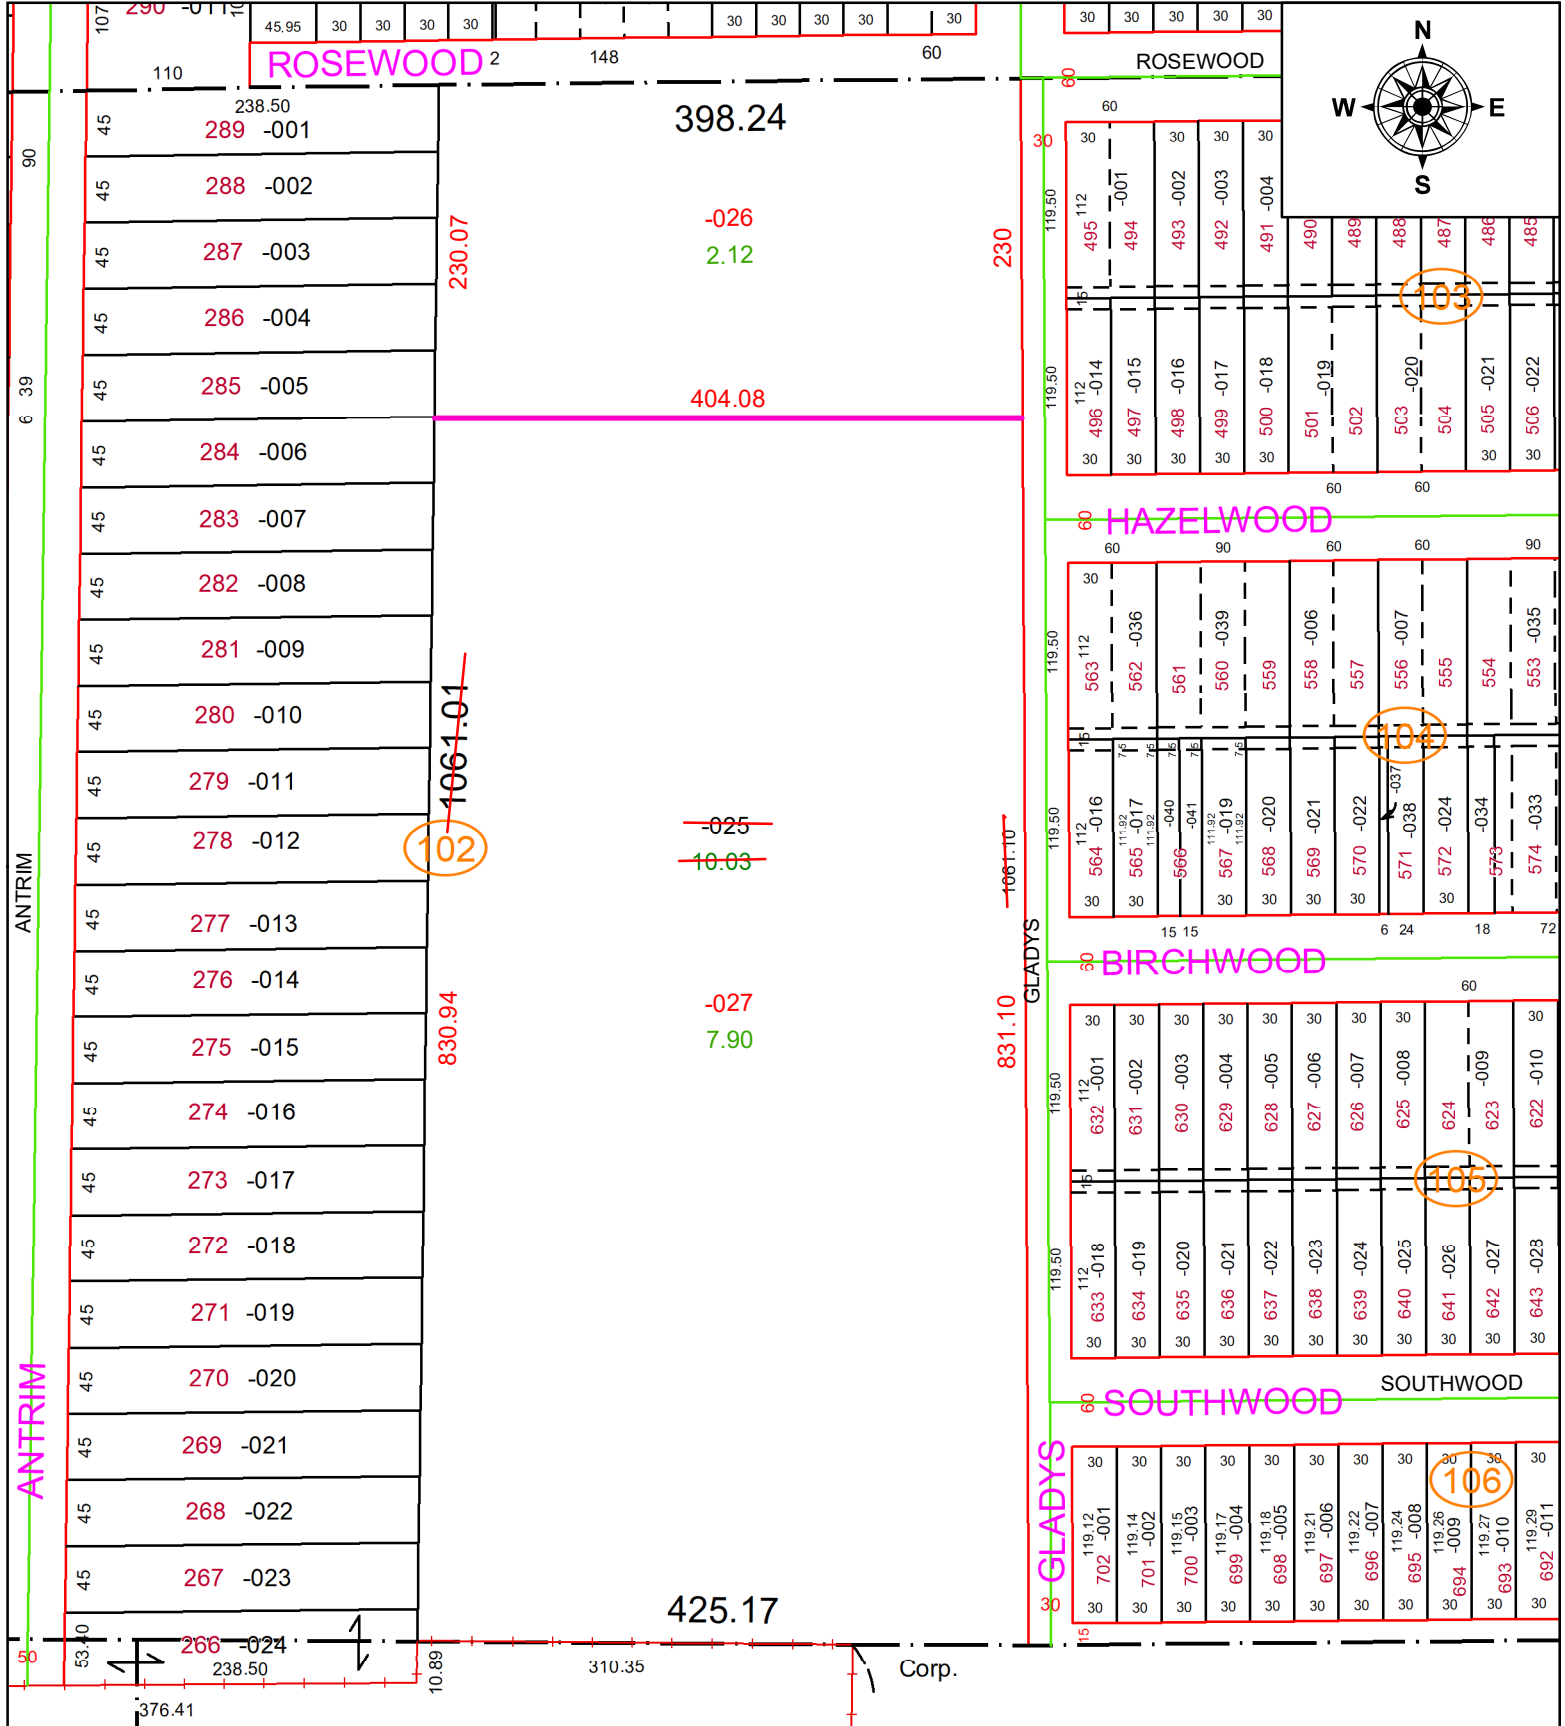

PARENT PARCEL: 06-22-017-102-025

CHILD PARCEL: 06-22-017-102-026 & -027

STARTING POINT: INTERSECTION OF OG LOT 17 AND GLADYS AVE

24-04939

SPLITS/DEEDS PROCESSED
 LORAIN COUNTY TAX MAP DEPARTMENT
 226 MIDDLE AVE. ELYRIA, OH

SURVEYED BY: WILFREDO BARBOSA **SURVEY #:** 51326
CLOSURE: 1: 457070
MAP PAGE(S): 06-22-017
APPROVED BY: BB **DATE:** 11/15/2024
SCALE: 1" = 130' **PRIOR INSTRUMENT:** #20210827672