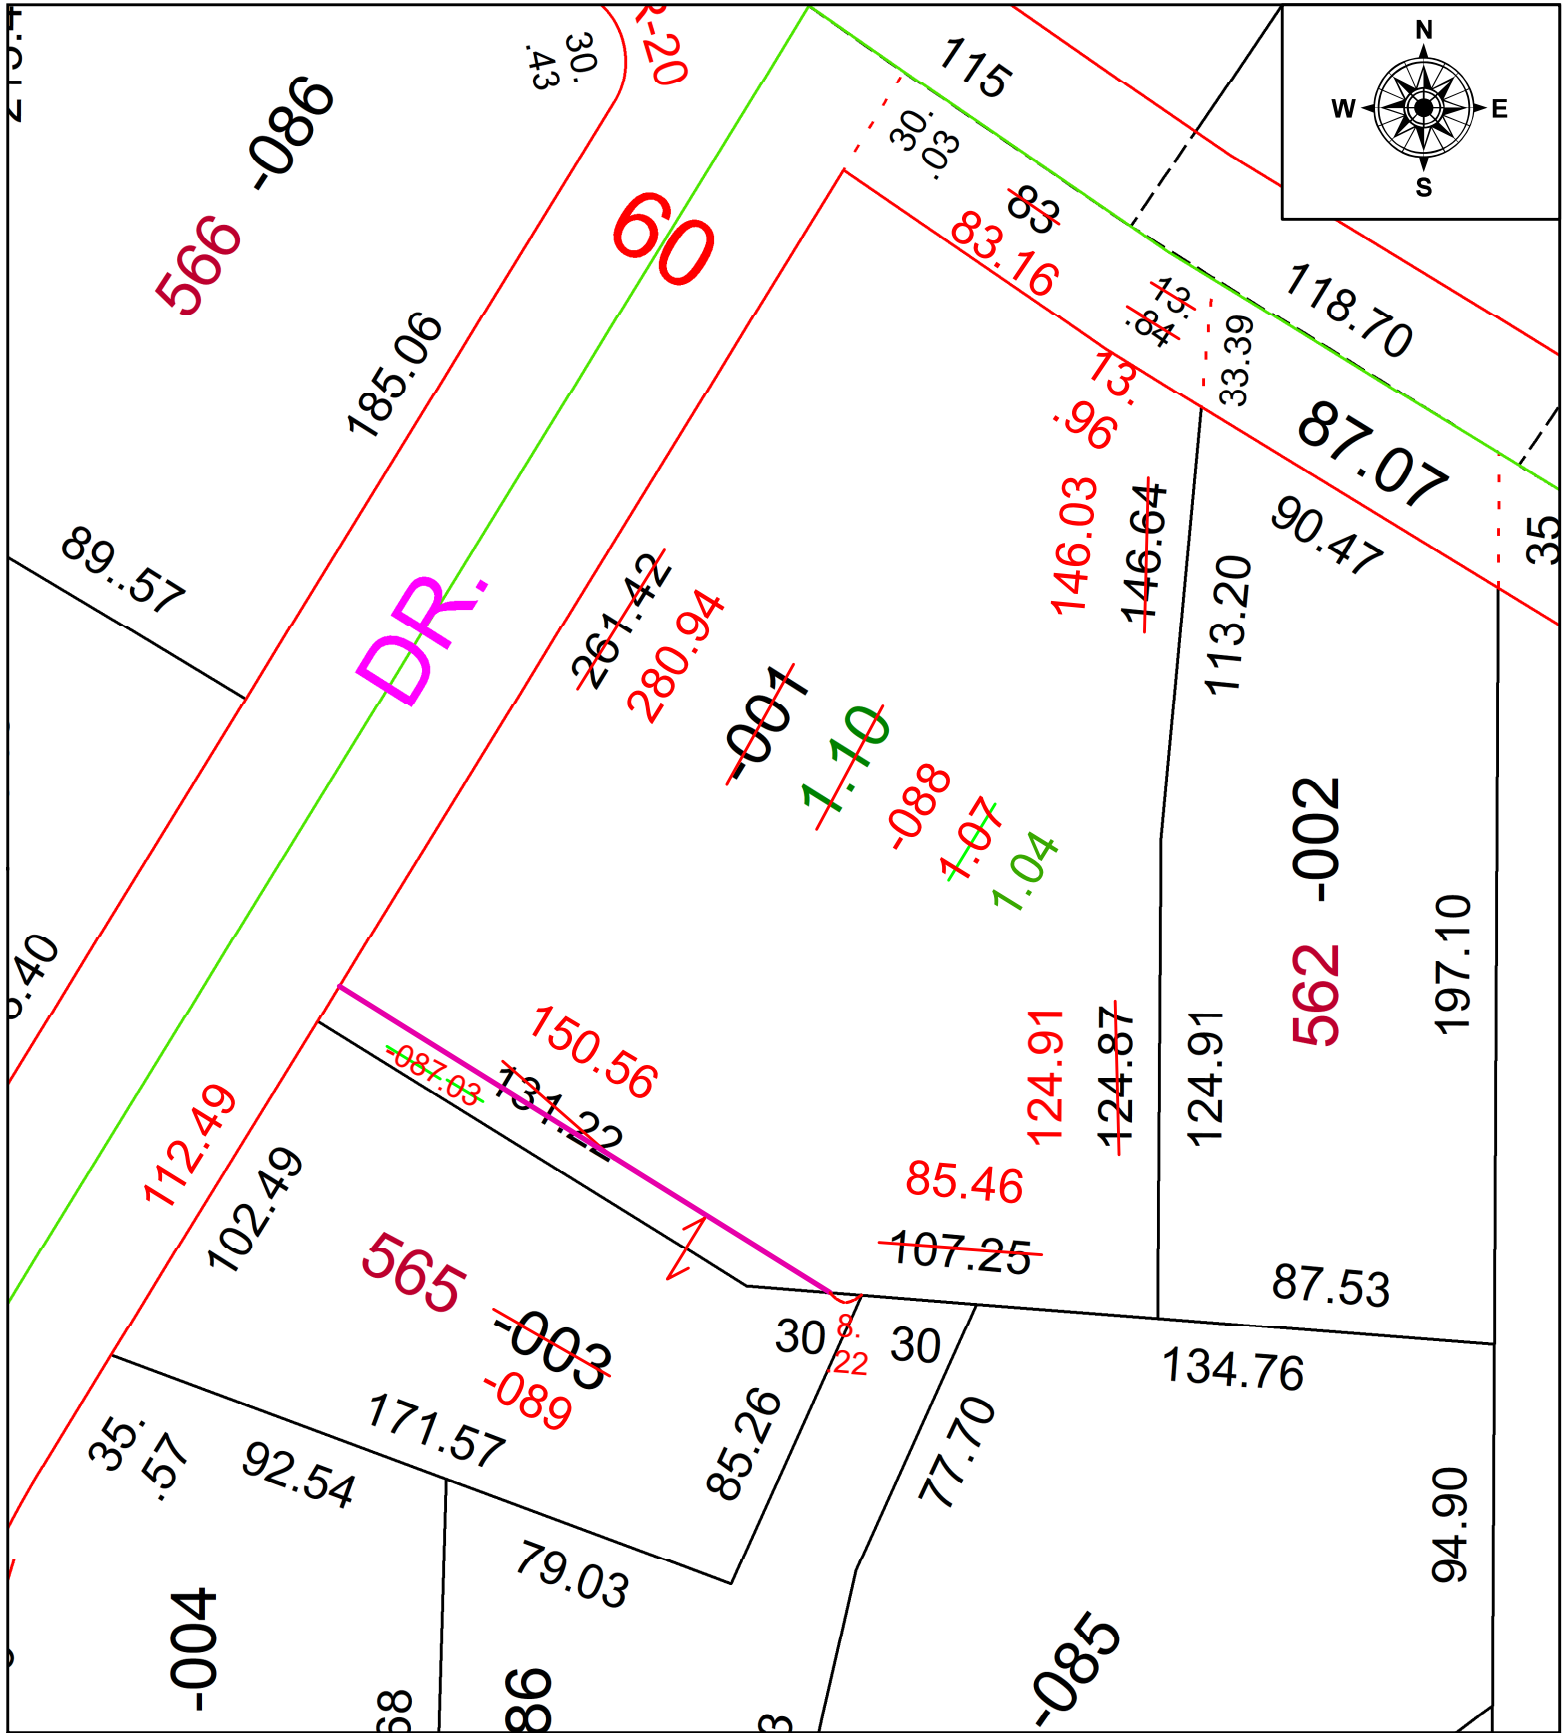

PARENT PARCEL: 07-00-005-108-001 & -003

CHILD PARCEL: 07-00-005-108-087, -088, & -089

STARTING POINT: **AC CORR PER SURV BY WILFREDO BARBOSA**

24-04936

SPLITS/DEEDS PROCESSED
 LORAIN COUNTY TAX MAP DEPARTMENT
 226 MIDDLE AVE. ELYRIA, OH

SURVEYED BY: WILFREDO BARBOSA SURV # 51322
 CLOSURE: 1: 146639
 MAP PAGE(S): 07-00-005
 APPROVED BY: AC DATE: November 08, 2024
 SCALE: 1 in = 50 ft PRIOR INSTRUMENT: 2013-0487262