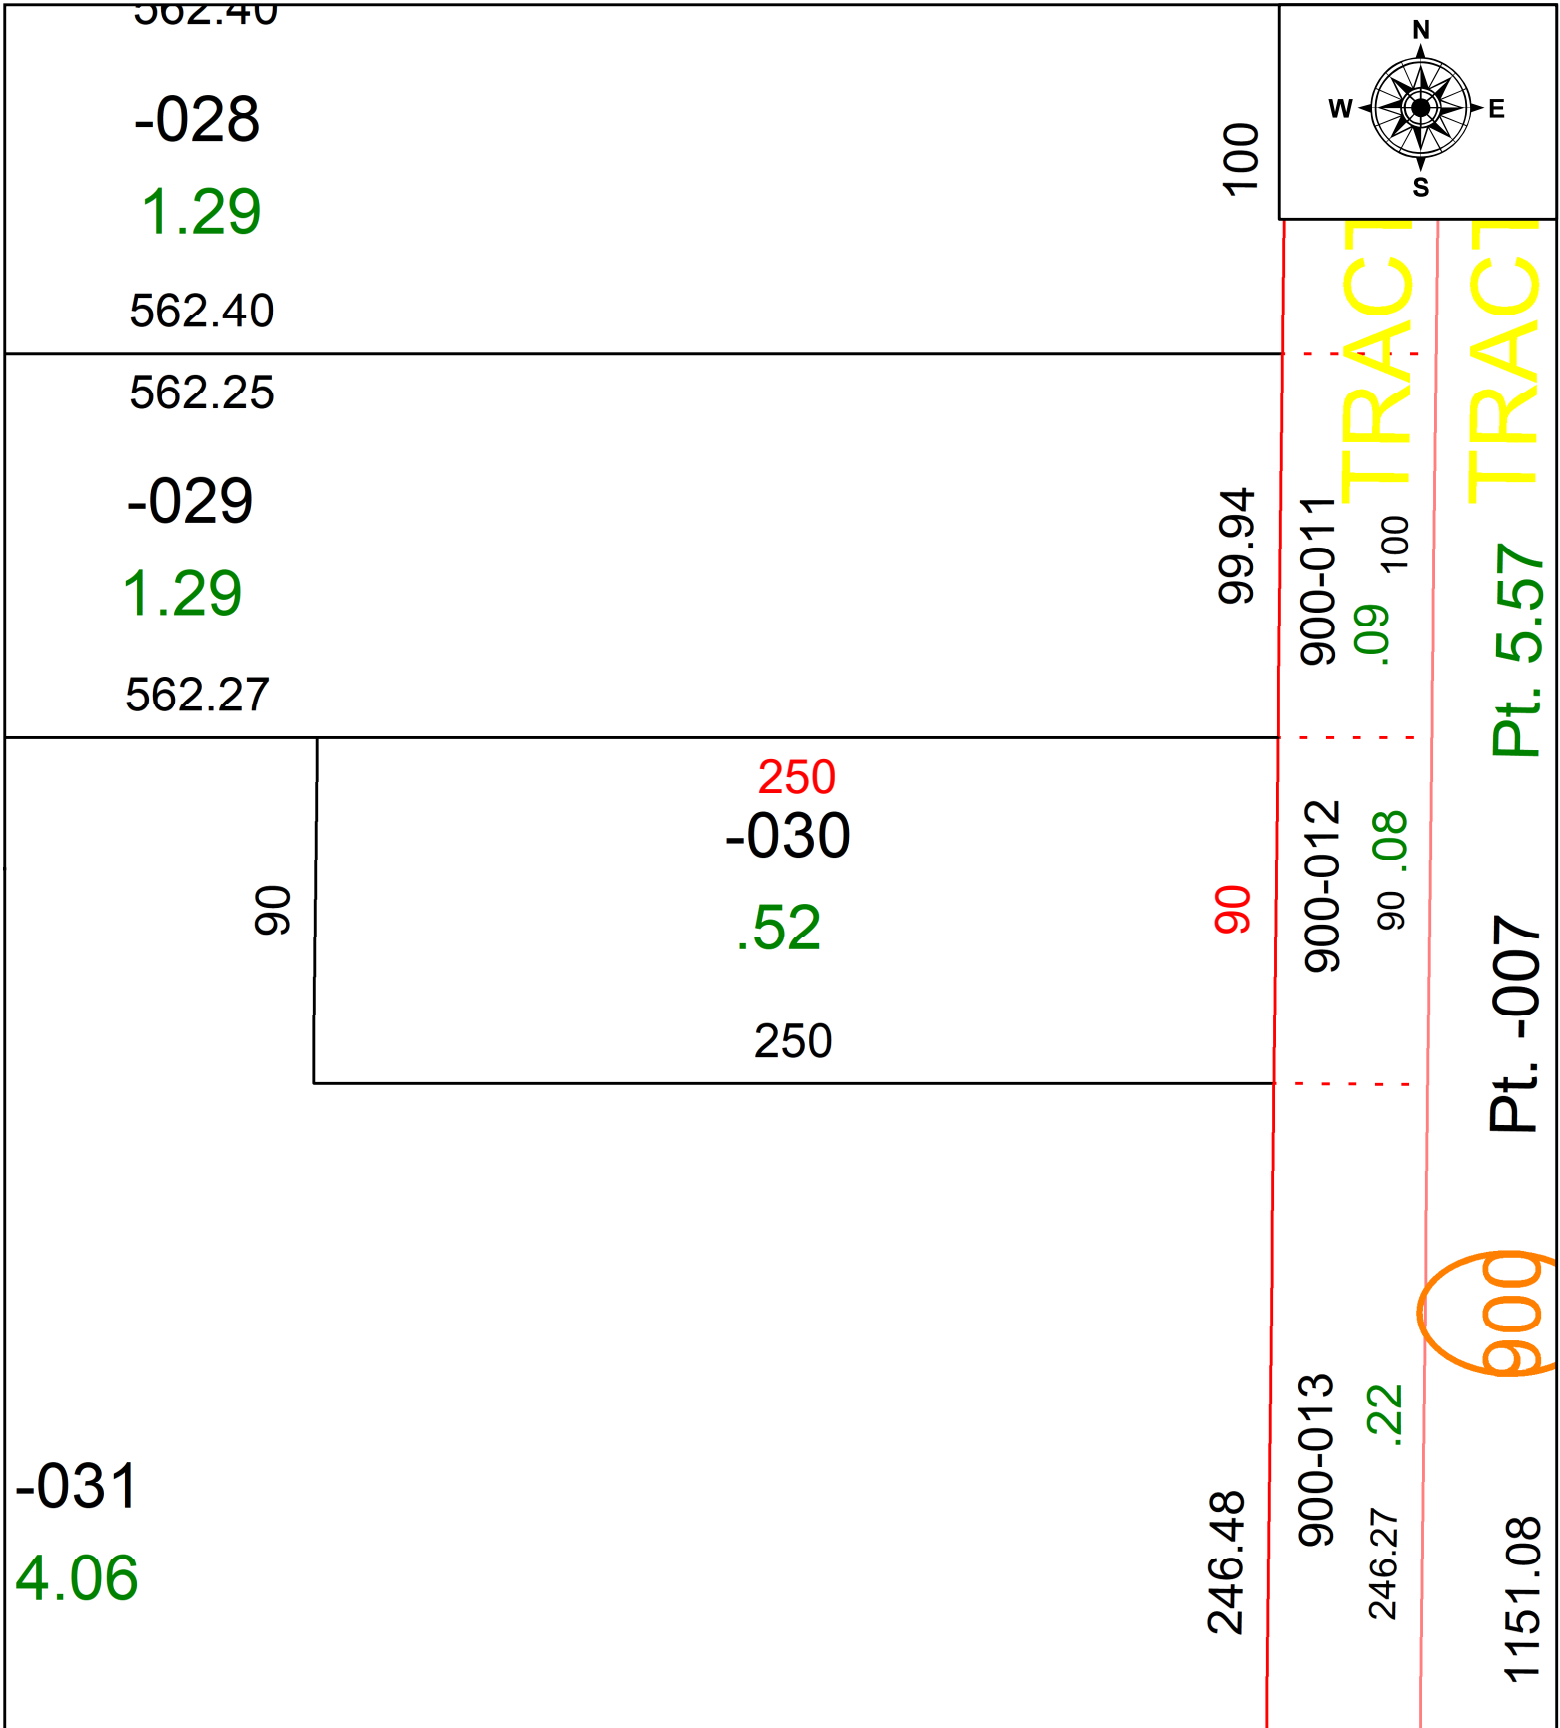

PARENT PARCEL: 02-02-005-108-030

CHILD PARCEL: **MAP CORR. ONLY PER SURVEY PATRICK MCGANNON**

STARTING POINT: CL OF OBERLIN AVE. & COOPER FOSTER PARK RD.

22-04933-C

**SPLITS/DEEDS PROCESSED**  
LORAIN COUNTY TAX MAP DEPARTMENT  
226 MIDDLE AVE. ELYRIA, OH

SURVEYED BY: PATRICK MCGANNON	SURVEY #: 50671
CLOSURE: 1:-2147483648	
MAP PAGE(S): 02-02-005	
APPROVED BY: DMA	DATE: 8/17/2022
SCALE: 1" = 50'	PRIOR INSTRUMENT: 2020-0748316