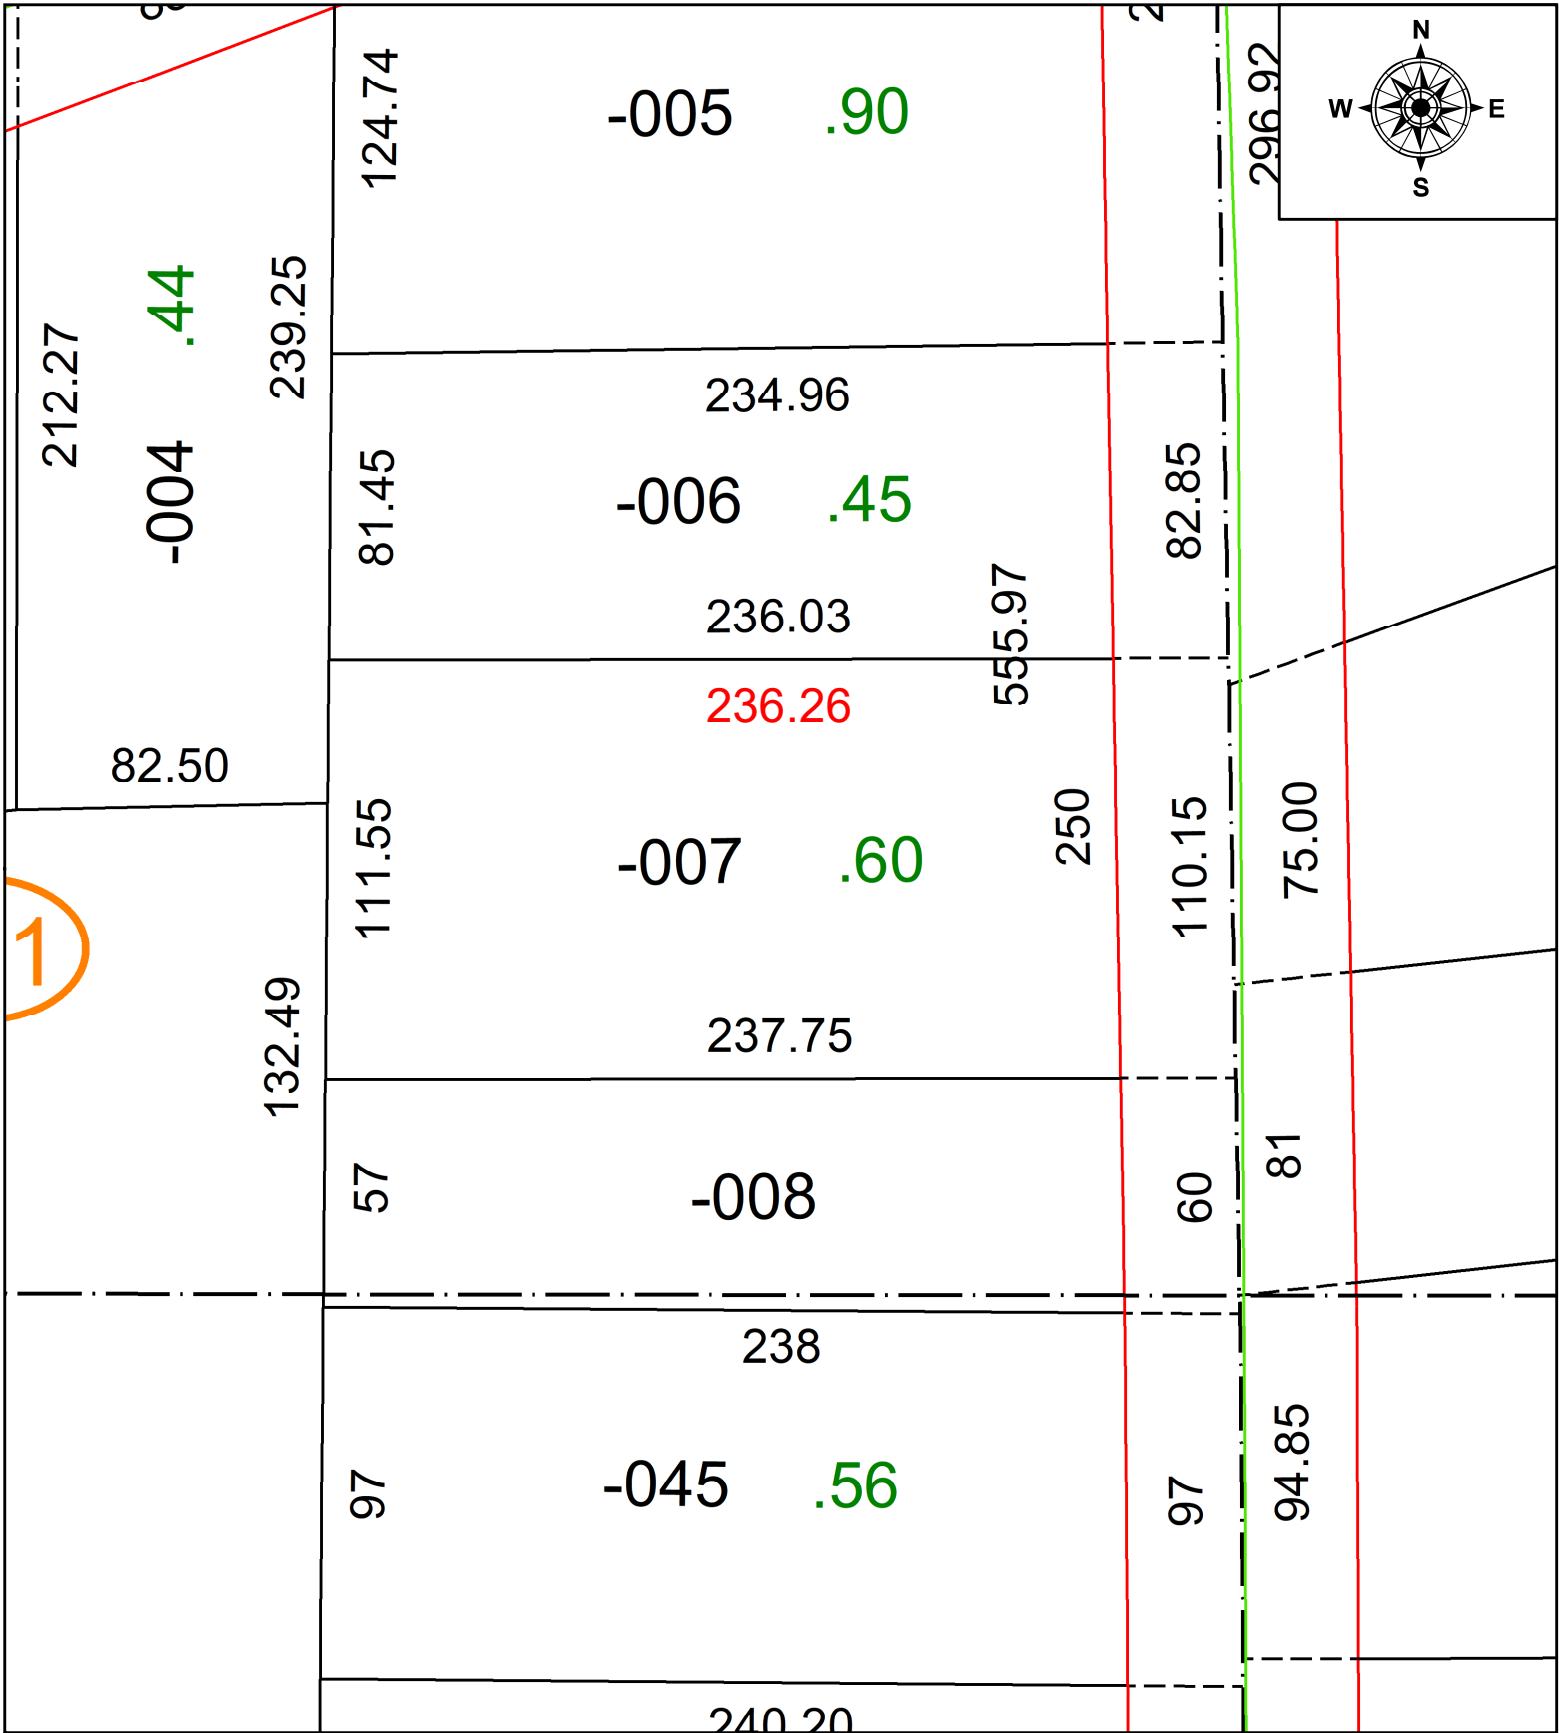

PARENT PARCEL: 07-00-033-121-007

CHILD PARCEL: **MAP CORRECTION ONLY**

STARTING POINT: C/L OF U.S 20 AND MADDOCK RD

22-04926-C

**SPLITS/DEEDS PROCESSED**  
 LORAIN COUNTY TAX MAP DEPARTMENT  
 226 MIDDLE AVE. ELYRIA, OH

SURVEYED BY: WILFREDO BARBOSA  
 CLOSURE: 1: 100789  
 MAP PAGE(S): 07-00-033-D  
 APPROVED BY: AC DATE: August 04, 2022  
 SCALE: 1" = 50' PRIOR INSTRUMENT: 2021-0824175