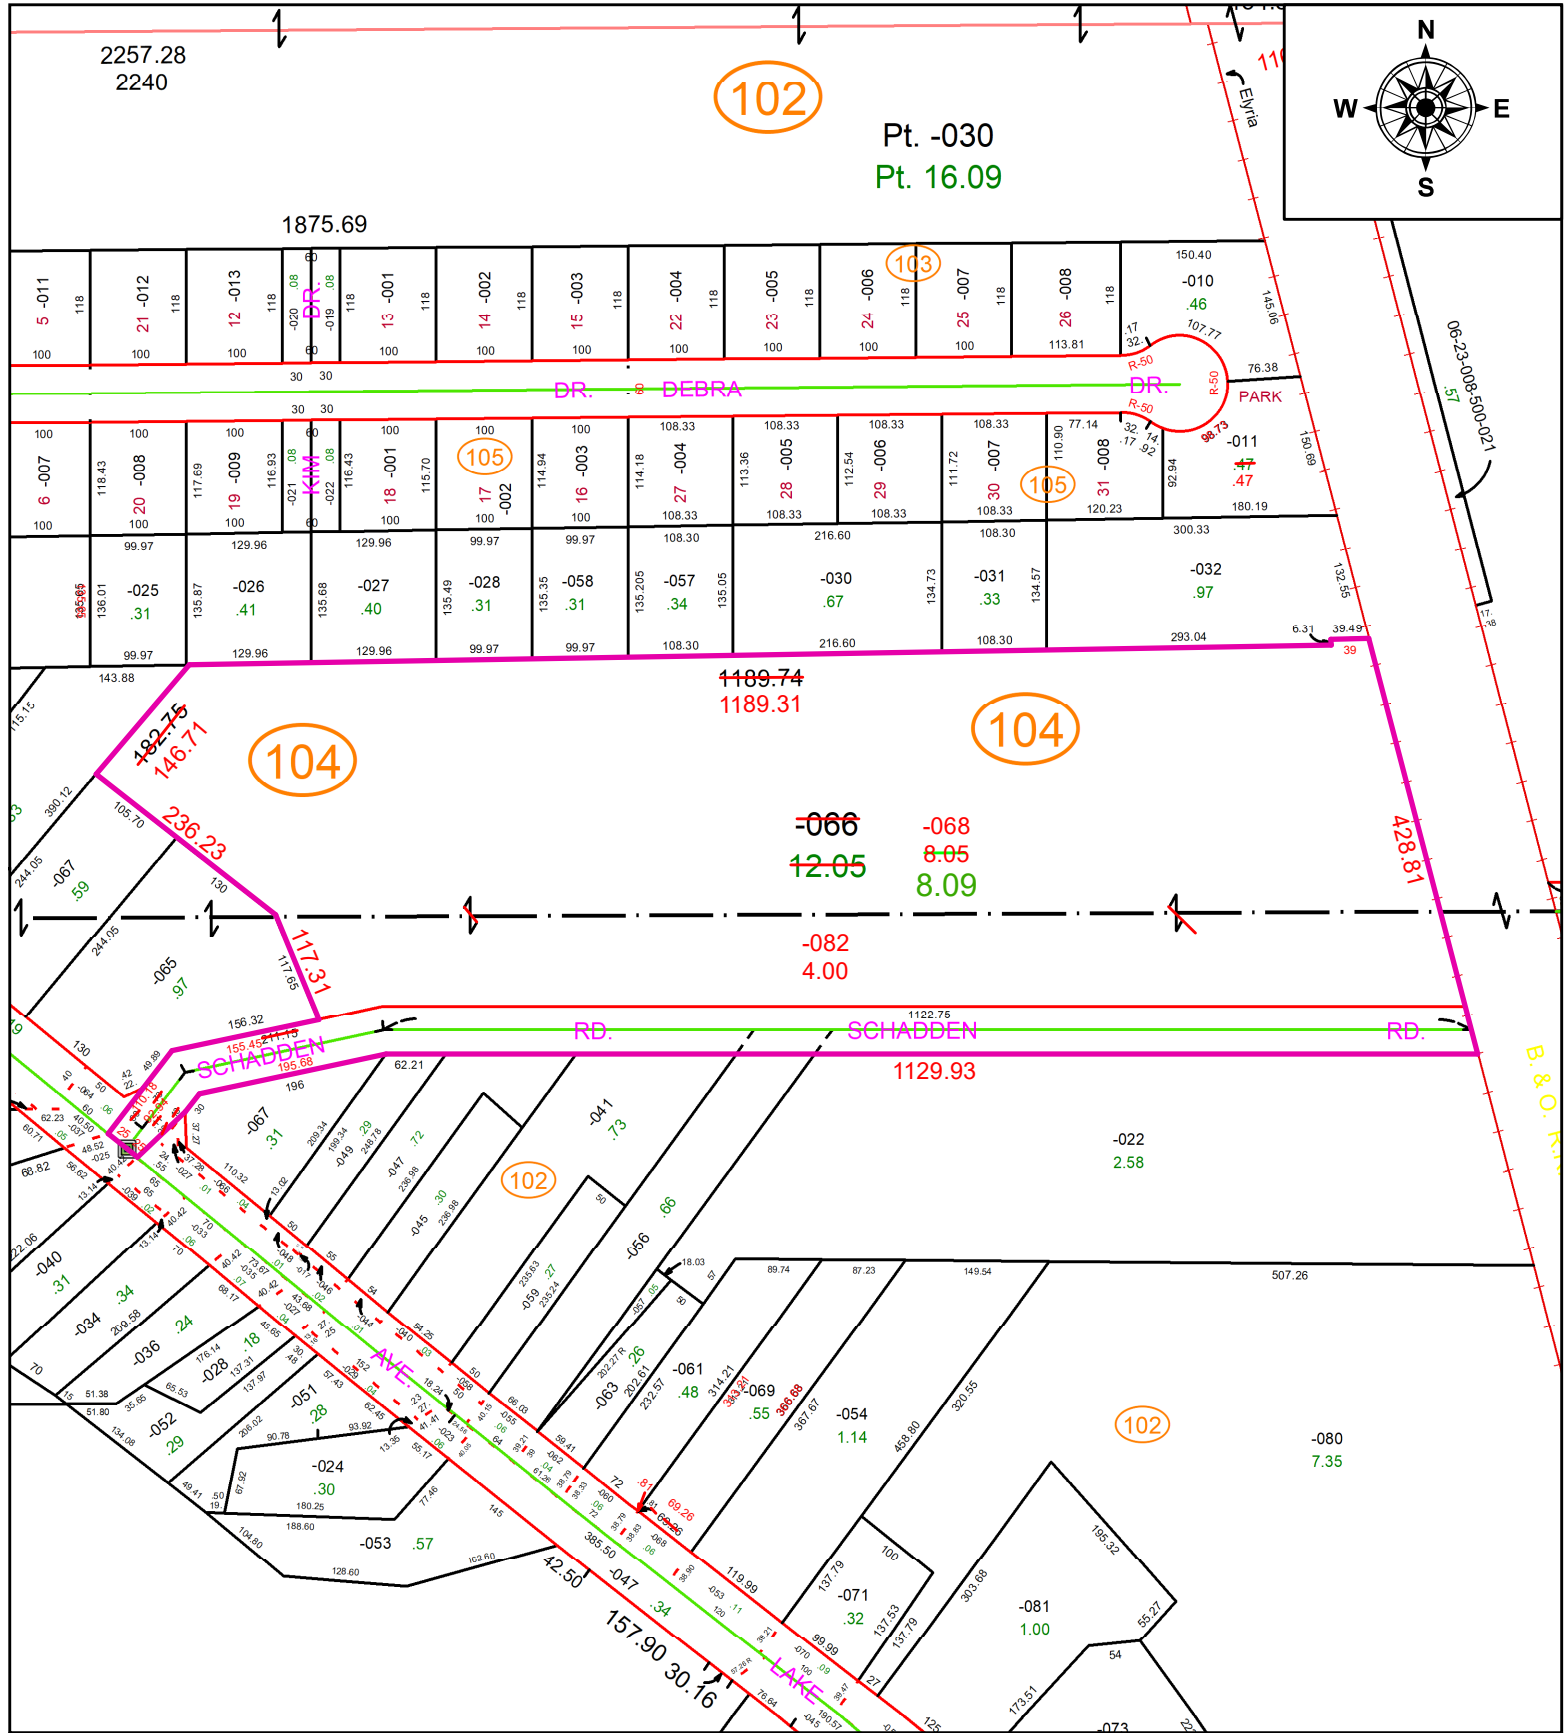

PARENT PARCEL: 06-23-008-104-066

CHILD PARCEL: 06-23-008-104-068 & 06-23-009-102-082

STARTING POINT: **AC CORR PER SURV BY JOHN A. DECHANT JR.**

22-04918-A

SPLITS/DEEDS PROCESSED
 LORAIN COUNTY TAX MAP DEPARTMENT
 226 MIDDLE AVE. ELYRIA, OH

SURVEYED BY: JOHN A. DECHANT JR.
CLOSURE: 1: 380255
MAP PAGE(S): 06-23-008
APPROVED BY: AC **DATE:** August 01, 2022
SCALE: 1" = 200 **PRIOR INSTRUMENT:** 2012- 0402307