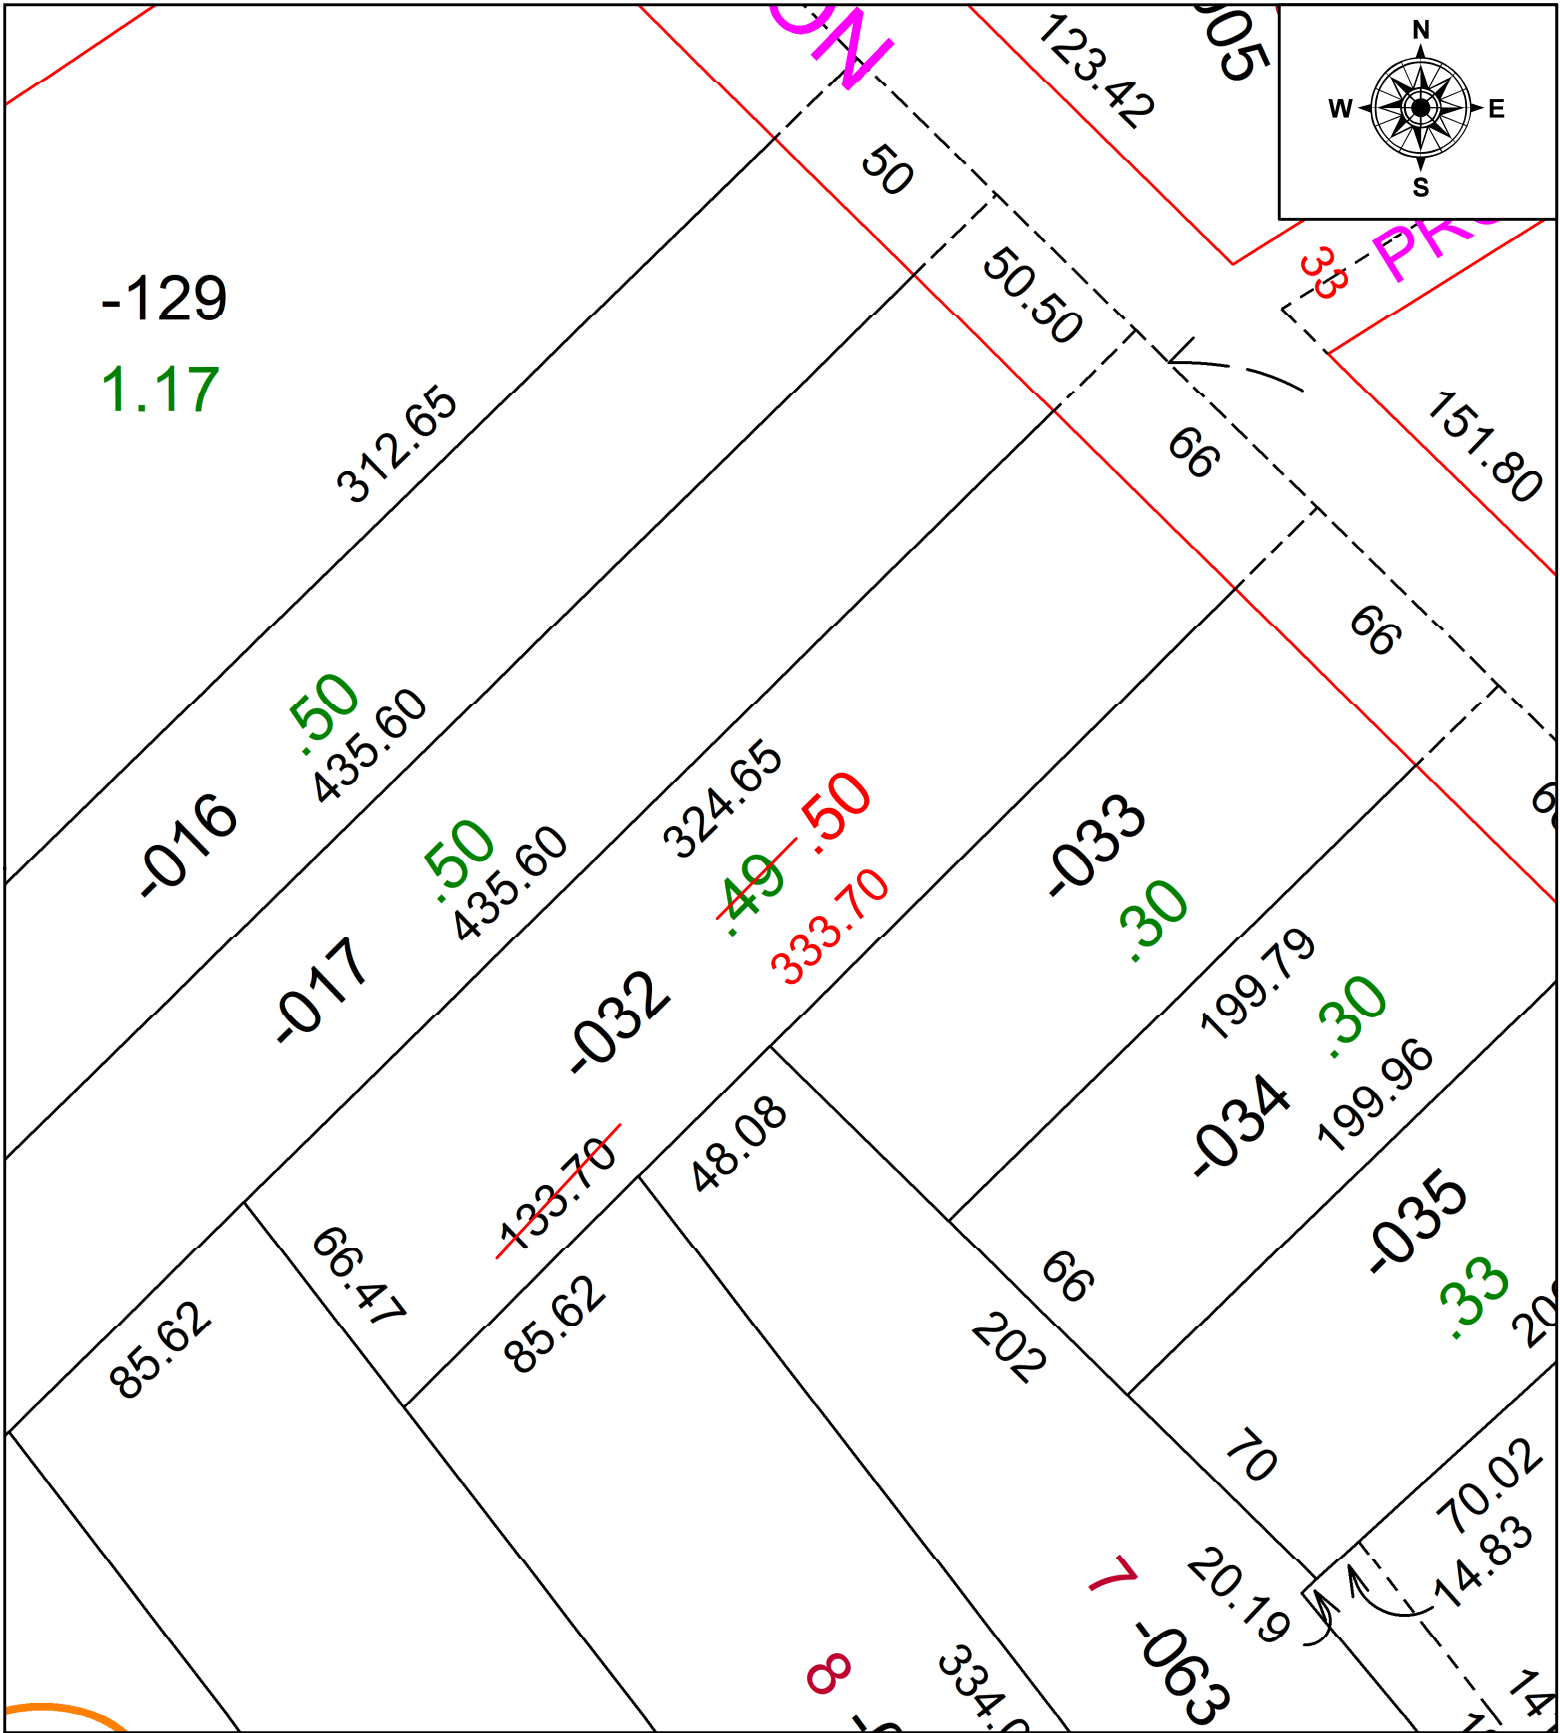

PARENT PARCEL: 10-00-006-126-032

CHILD PARCEL: **AC. CORR. PER PRIOR INSTRUMENT # 2013-0464682**

22-04915-A

STARTING POINT: CL OF MEDINA-ELYRIA RD. & EASTERLY CORNER OF LAND CATHERINE DIEDERICK

SPLITS/DEEDS PROCESSED
 LORAIN COUNTY TAX MAP DEPARTMENT
 226 MIDDLE AVE. ELYRIA, OH

SURVEYED BY:	N/A	SURVEY #:	N/A
CLOSURE:	N/A		
MAP PAGE(S):	10-00-006		
APPROVED BY:	DMA	DATE:	7/28/2022
SCALE:	1" = 50'	PRIOR INSTRUMENT:	2013-0464682