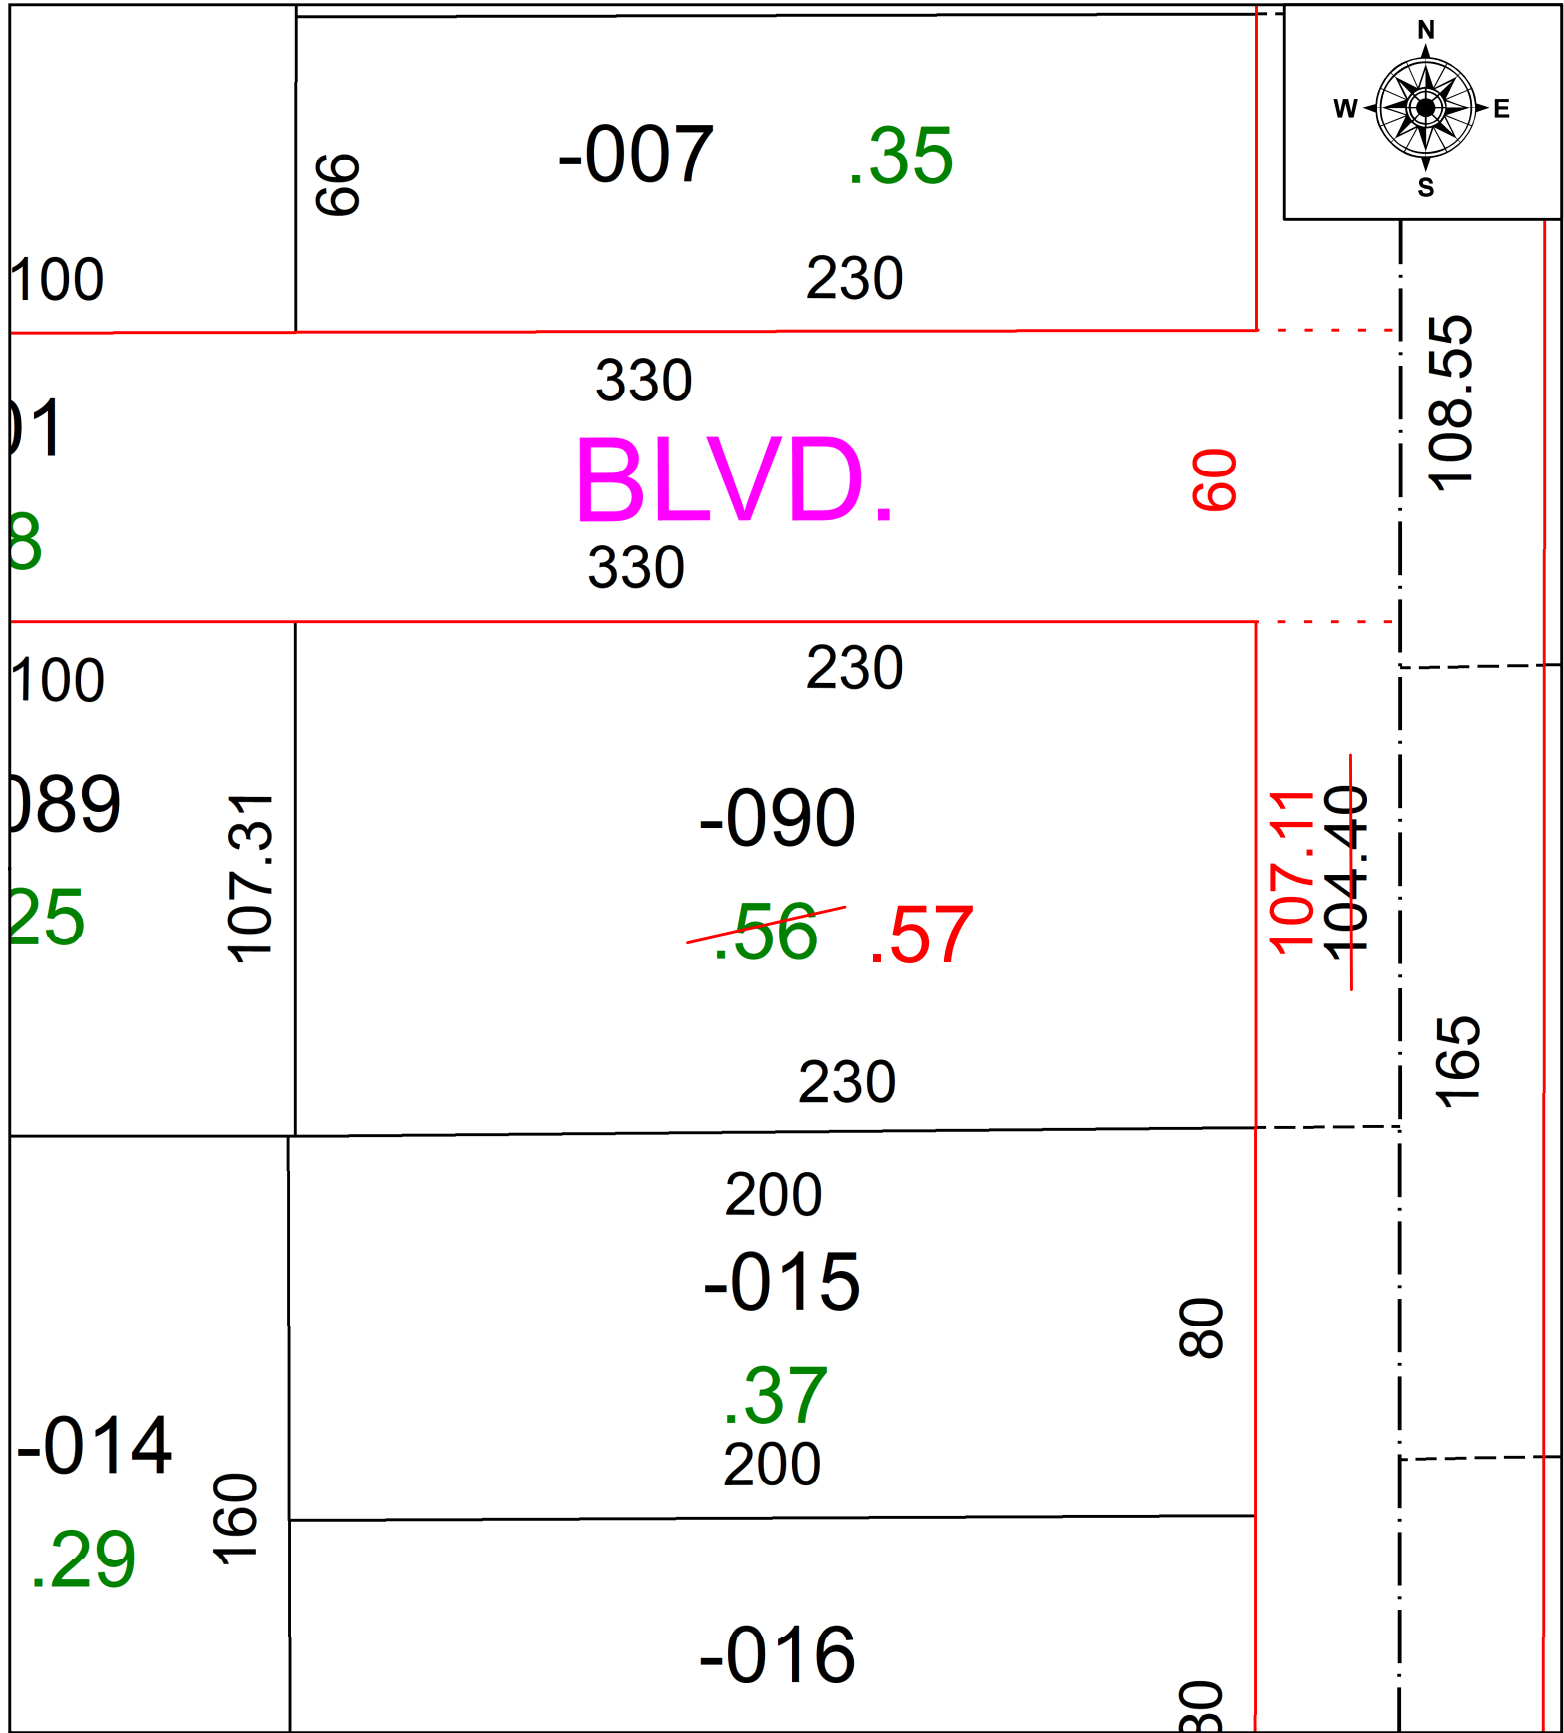

PARENT PARCEL: 15-00-045-101-090

CHILD PARCEL: **AC. CORR. PER PRIOR INSTRUMENT # 2016-0604860**

STARTING POINT: CL OF KEYWOOD BLVD. & LaGRANGE RD.

22-04914-A

SPLITS/DEEDS PROCESSED
LORAIN COUNTY TAX MAP DEPARTMENT
226 MIDDLE AVE. ELYRIA, OH

SURVEYED BY:	N/A	SURVEY #:	N/A
CLOSURE:	N/A		
MAP PAGE(S):	15-00-045		
APPROVED BY:	DMA	DATE:	7/28/2022
SCALE:	1" = 40'	PRIOR INSTRUMENT:	2016-0604860