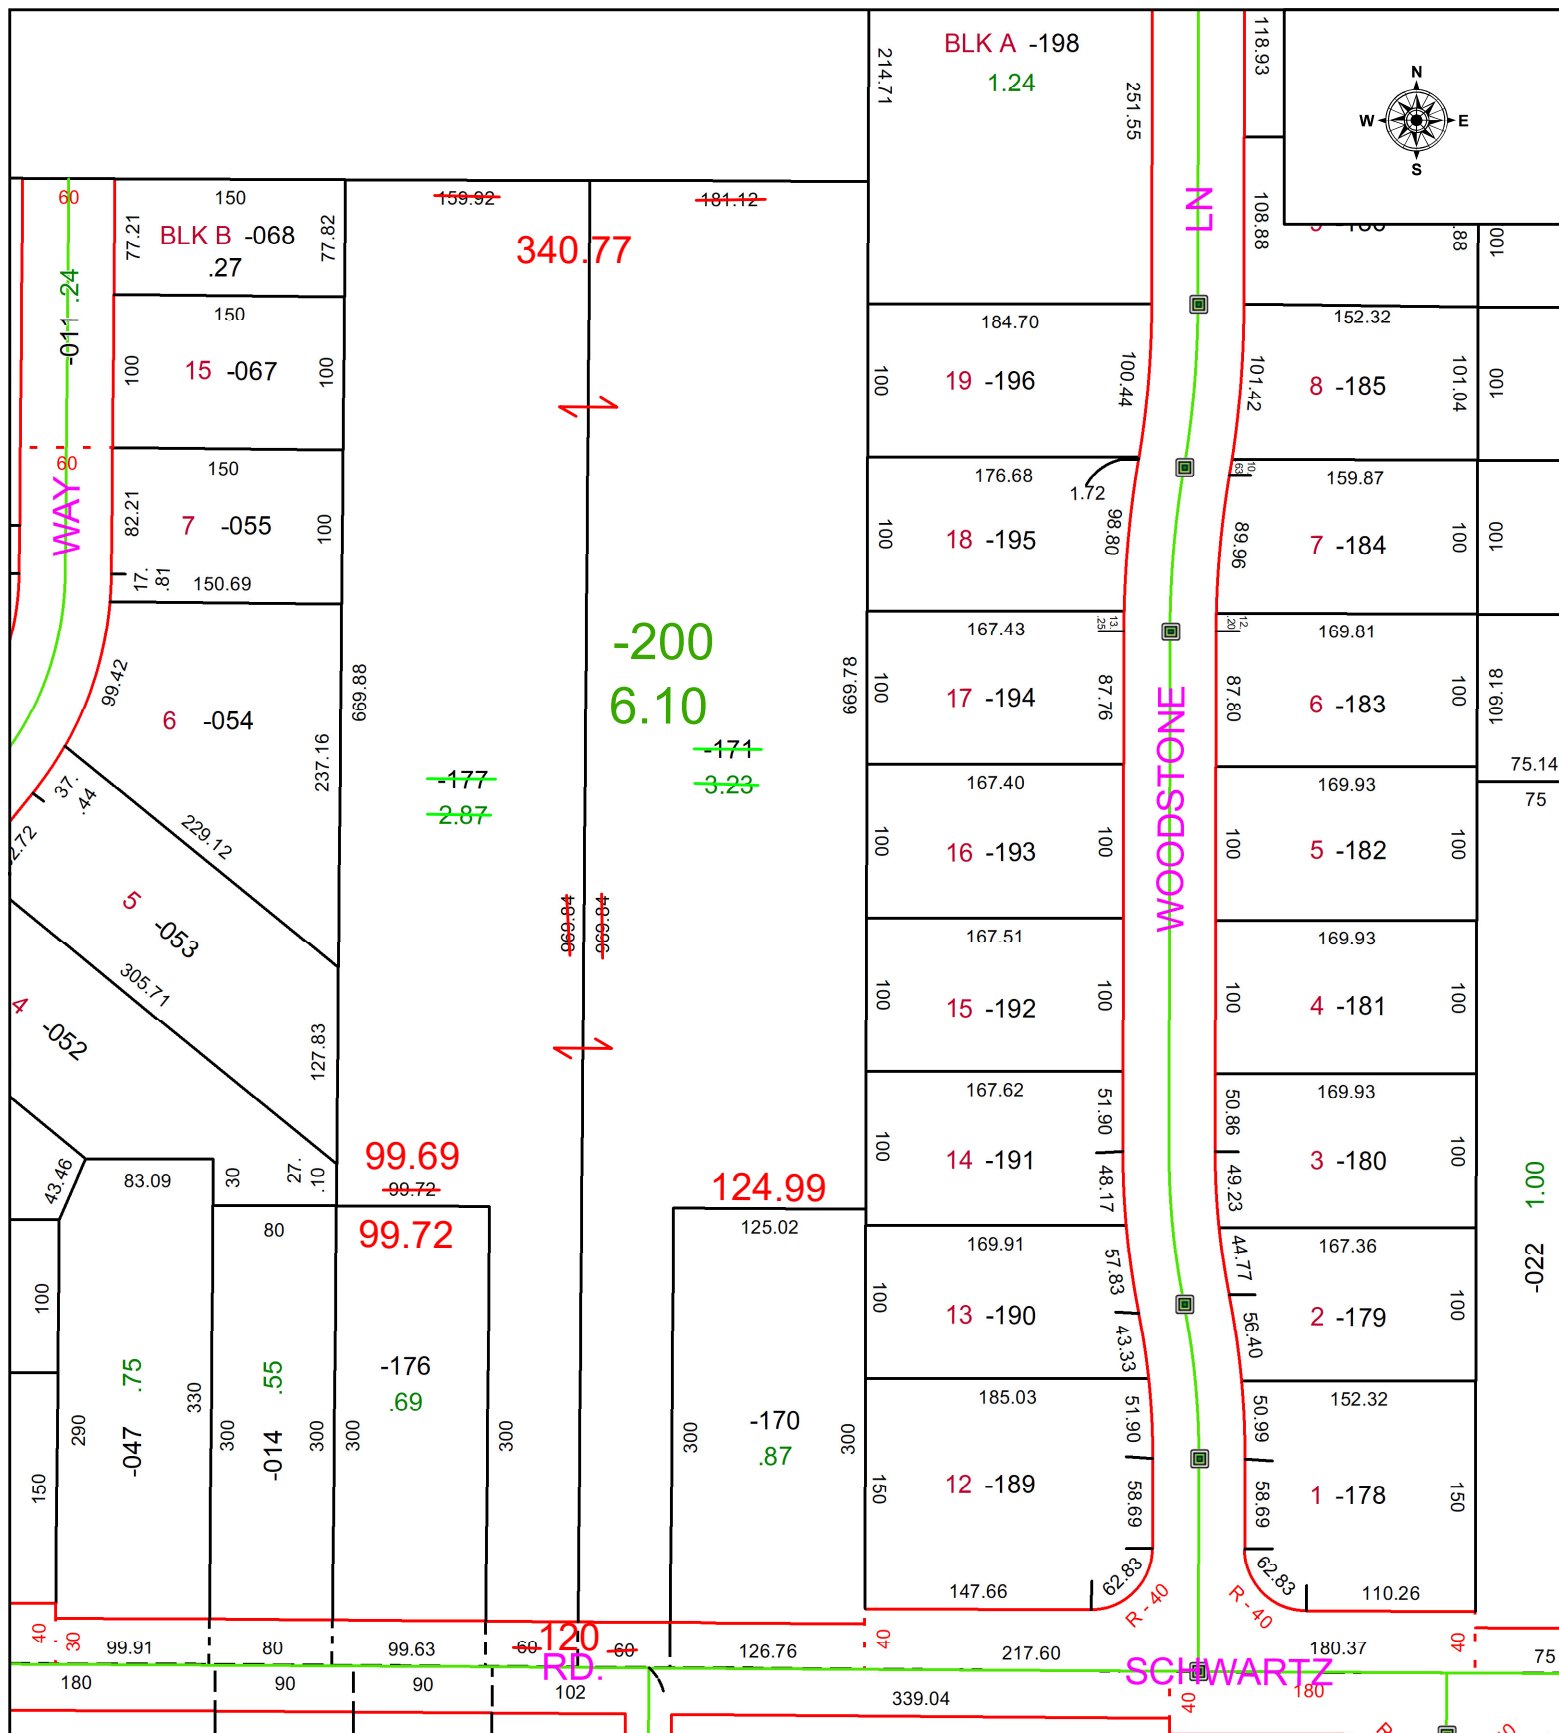

PARENT PARCEL: 04-00-026-108-171 & -177

CHILD PARCEL: 04-00-026-108-200

STARTING POINT: INTERSECTION OF C/L'S OF POTTERSTONE WAY & SCHWARTZ RD

24-04911

**SPLITS/DEEDS PROCESSED**  
 LORAIN COUNTY TAX MAP DEPARTMENT  
 226 MIDDLE AVE. ELYRIA, OH

SURVEYED BY: MICHAEL SPELLACY SURVEY # 51277  
 CLOSURE: 1: 409499  
 MAP PAGE(S): 04-00-026  
 APPROVED BY: WRZ DATE: 9/19/2024  
 SCALE: 1" = 125 PRIOR INSTRUMENT: #2024-0006835