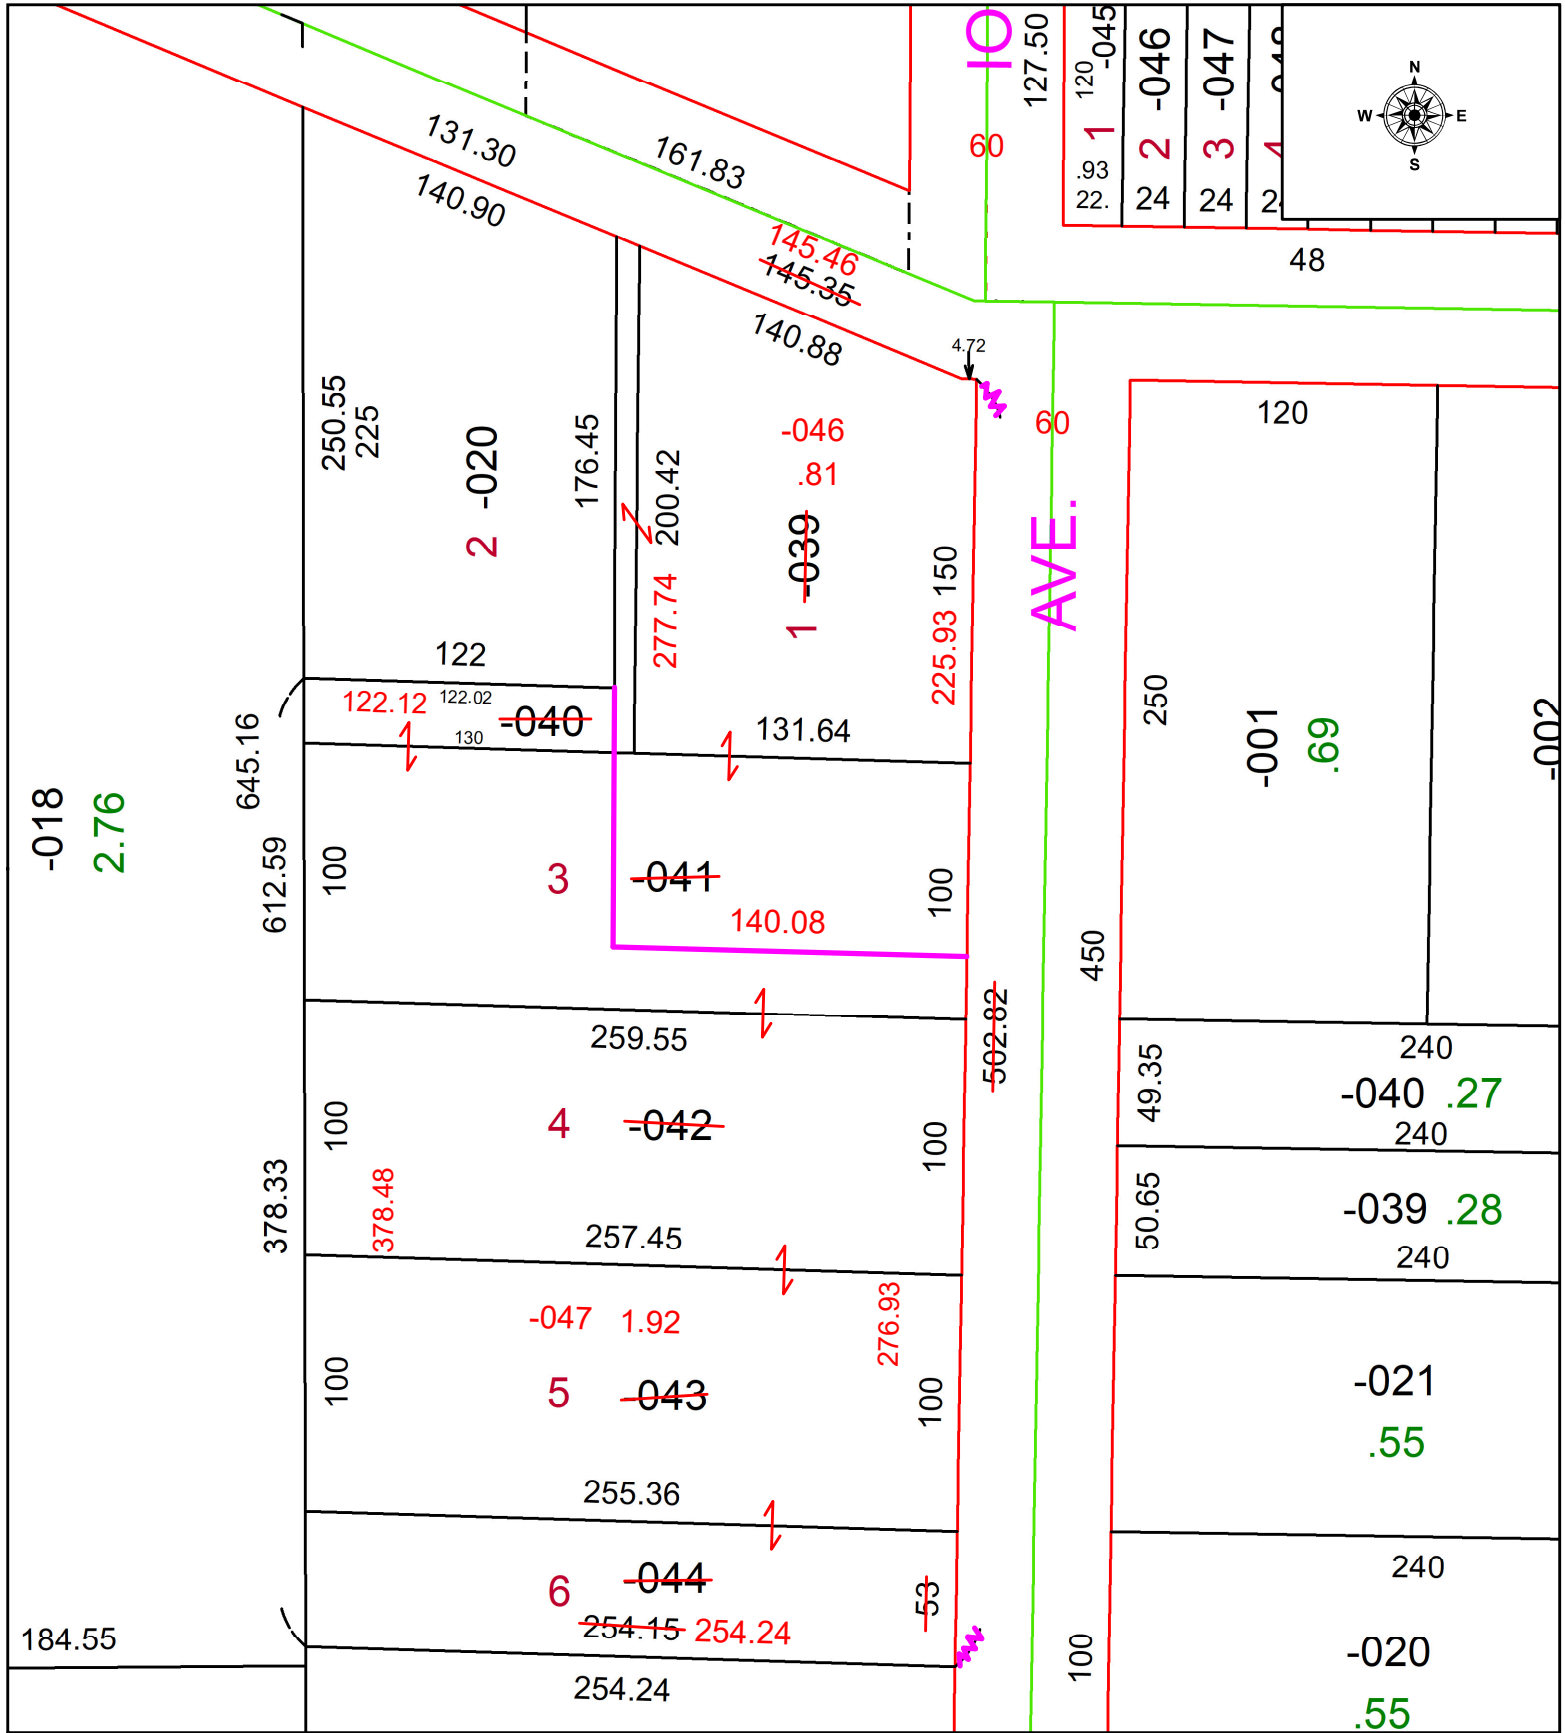

PARENT PARCEL: 02-00-051-141-039 THRU -044

CHILD PARCEL: 02-00-051-141-046 & -047

STARTING POINT: INTERSECTION OF C/LS OF COLORADO AVE & IOWA AVE

24-04903

**SPLITS/DEEDS PROCESSED**  
 LORAIN COUNTY TAX MAP DEPARTMENT  
 226 MIDDLE AVE. ELYRIA, OH

SURVEYED BY: AMY KELLY SURVEY # 51272  
 CLOSURE: 1: 470471  
 MAP PAGE(S): 02-00-051  
 APPROVED BY: WRZ DATE: 9/11/2024  
 SCALE: 1" = 75 PRIOR INSTRUMENT: #2023-09905864