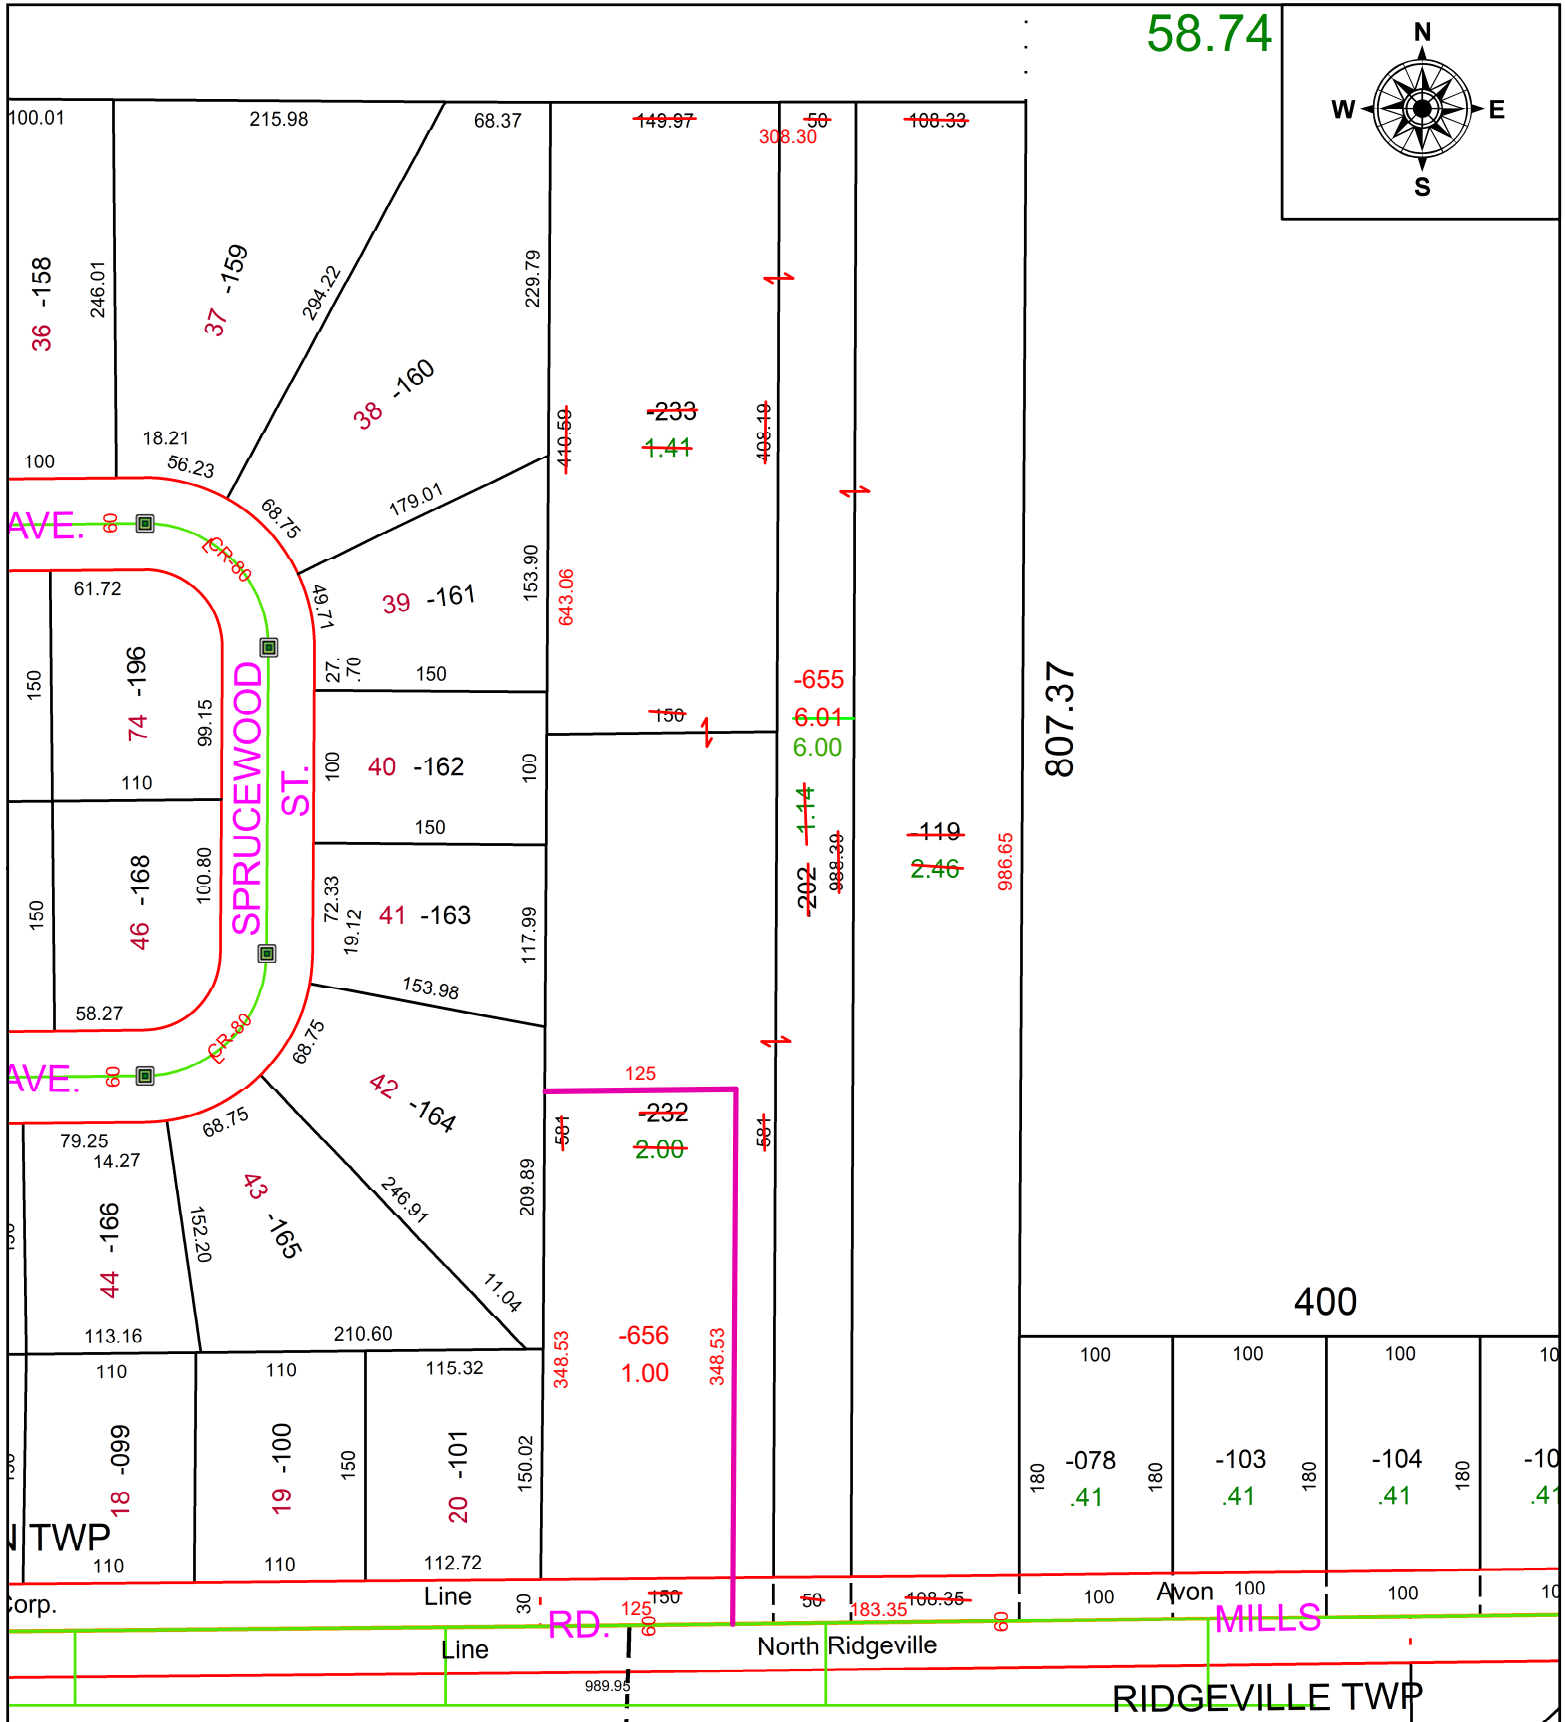

PARENT PARCEL: 04-00-025-000-119, -202, -232, & -233

CHILD PARCEL: 04-00-025-000-655 & -656

24-04902

STARTING POINT: C/L OF LEAR NAGEL AND MILLS RD **AC CORR PER SURV BY RICHARD J. KOLE**

**SPLITS/DEEDS PROCESSED**  
LORAIN COUNTY TAX MAP DEPARTMENT  
226 MIDDLE AVE. ELYRIA, OH

SURVEYED BY: RICHARD J. KOLE SURV # 51269  
CLOSURE: 1: 543196  
MAP PAGE(S): 04-00-025  
APPROVED BY: AC DATE: September 09, 2024  
SCALE: 1 in = 125 ft PRIOR INSTRUMENT: 2024- 0007911