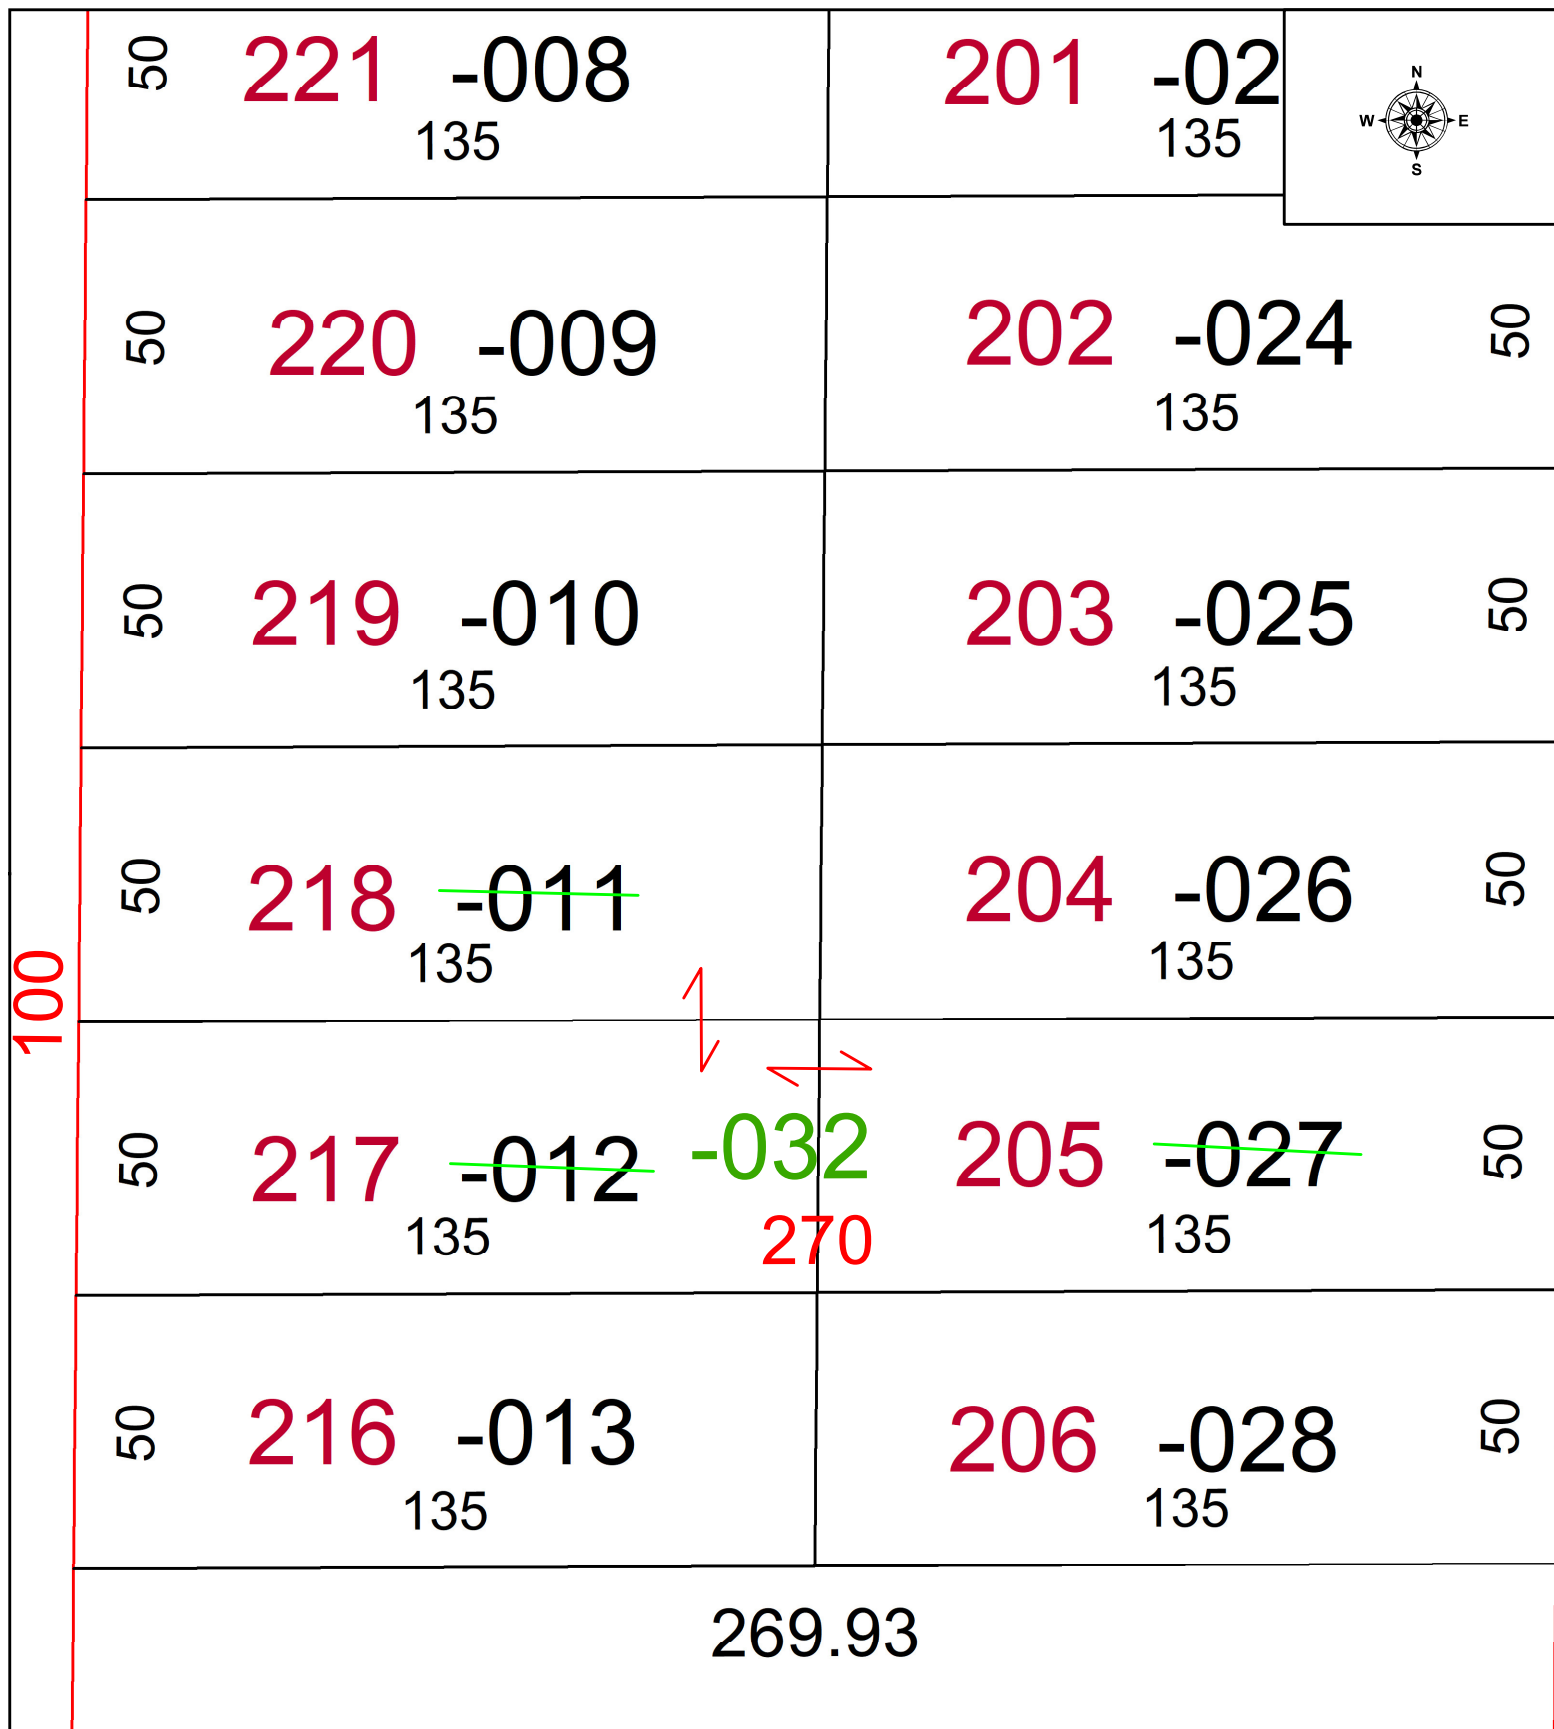

PARENT PARCEL: 10-00-009-110-011, -012, & -027

CHILD PARCEL: 10-00-009-110-032

STARTING POINT:

24-04901

100

↕

↙ ↘

**-032**  
**270**

**SPLITS/DEEDS PROCESSED**  
 LORAIN COUNTY TAX MAP DEPARTMENT  
 226 MIDDLE AVE. ELYRIA, OH

SURVEYED BY: \_\_\_\_\_ N/A SURVEY # N/A  
 CLOSURE: \_\_\_\_\_ 1: N/A  
 MAP PAGE(S): \_\_\_\_\_ 10-00-009  
 APPROVED BY: \_\_\_\_\_ WRZ DATE: 9/9/2024  
 SCALE: 1" = 35' PRIOR INSTRUMENT: #2024-0020855