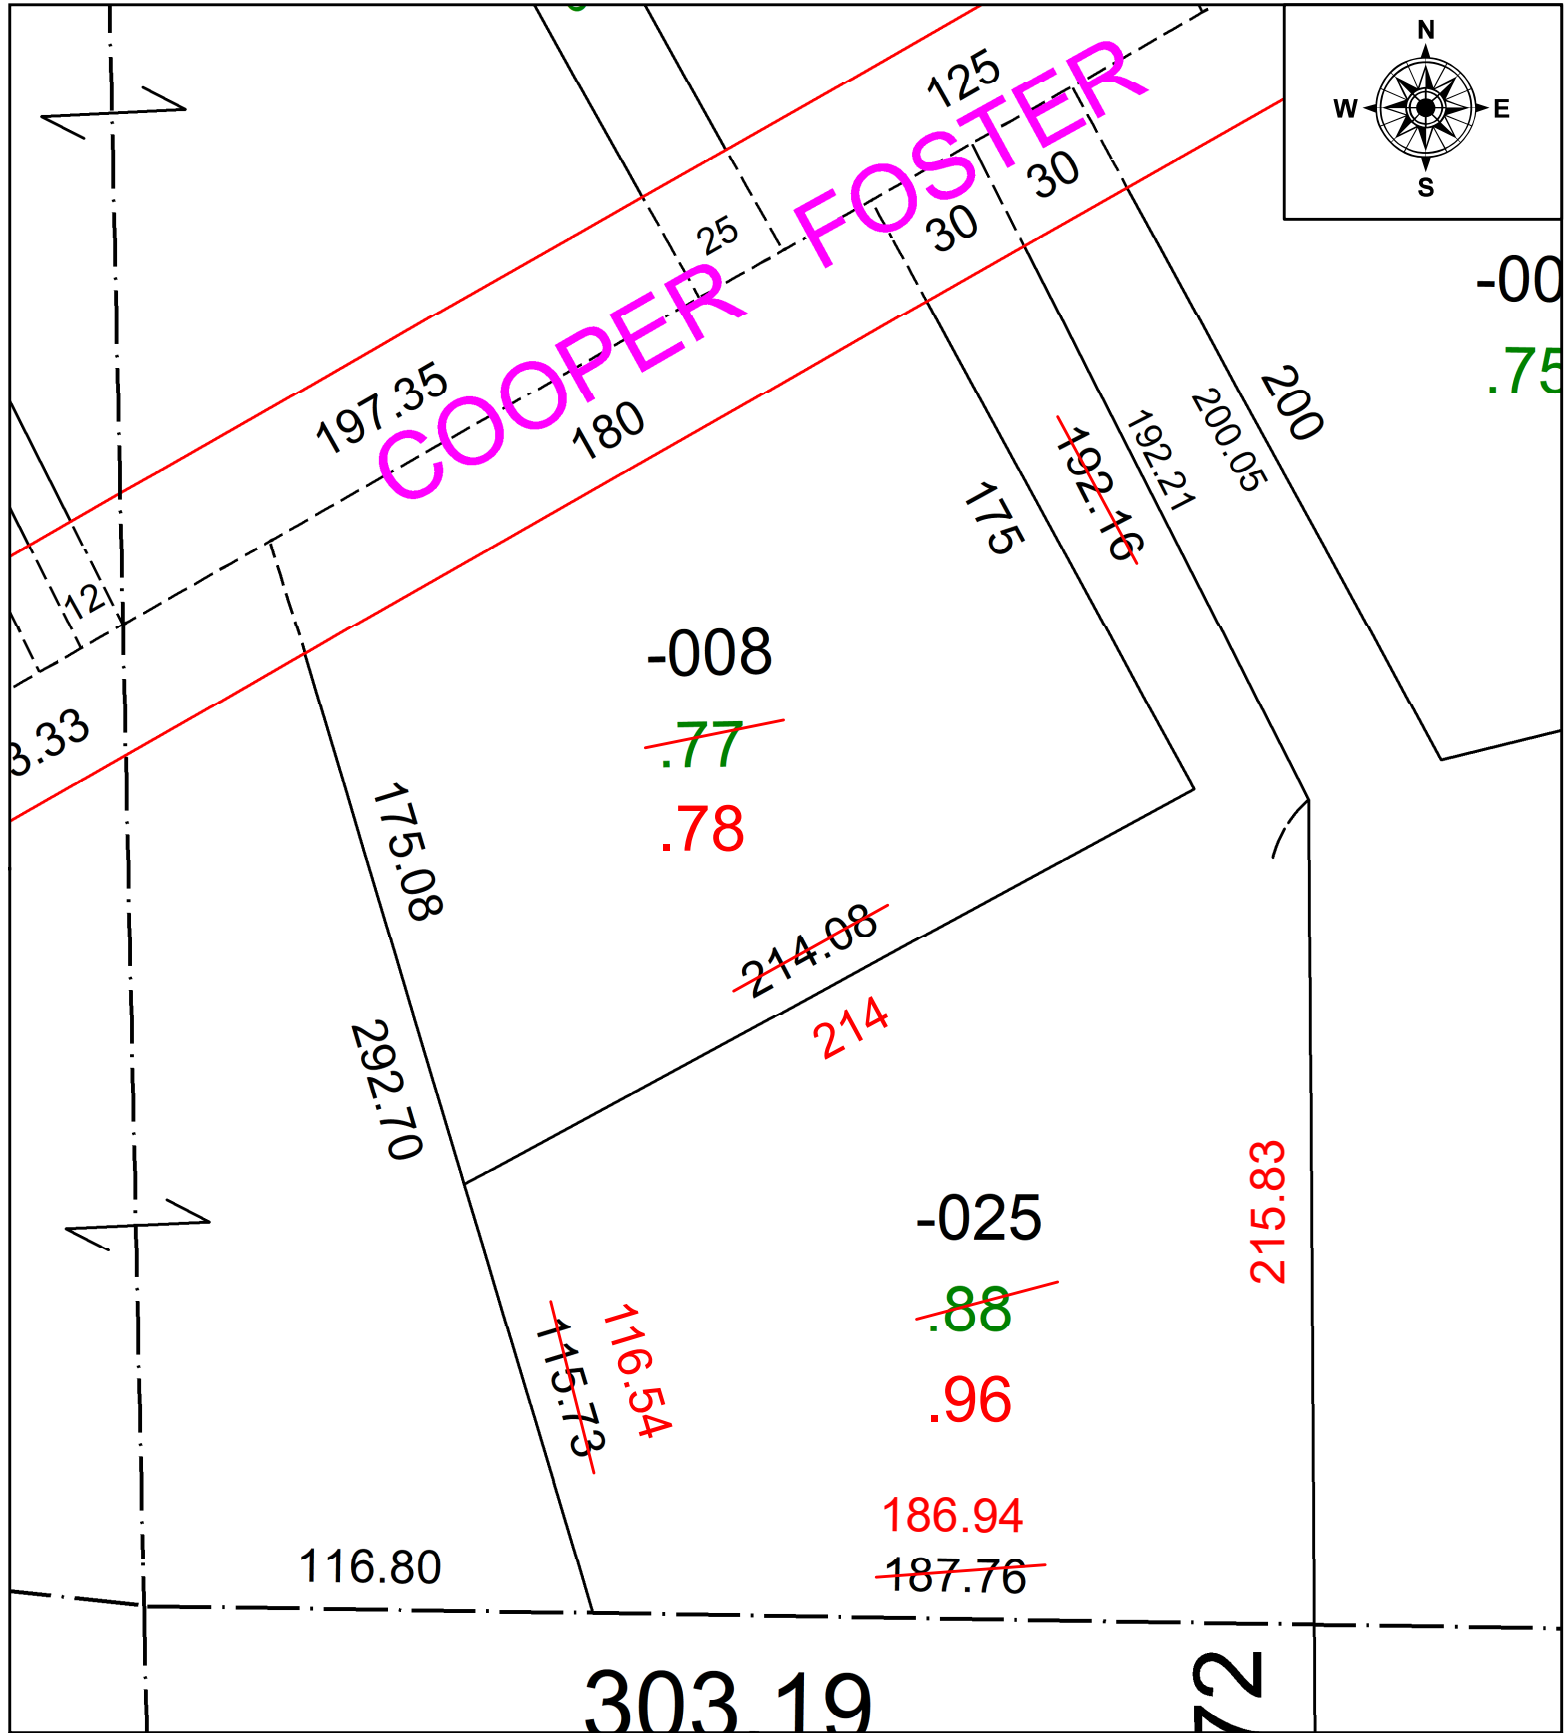

PARENT PARCEL: 01-00-027-000-008 & -025

CHILD PARCEL: **AC. CORR. PER SURVEY SCOTT CASEY**

STARTING POINT: N.E. CORNER OF O.L. 38

22-04892-A

**SPLITS/DEEDS PROCESSED**  
 LORAIN COUNTY TAX MAP DEPARTMENT  
 226 MIDDLE AVE. ELYRIA, OH

SURVEYED BY: SCOTT CASEY  
 CLOSURE: 1: 166531  
 MAP PAGE(S): 01-00-027  
 APPROVED BY: DMA DATE: 7/6/2022  
 SCALE: 1" = 50' PRIOR INSTRUMENT: 2014-0508301