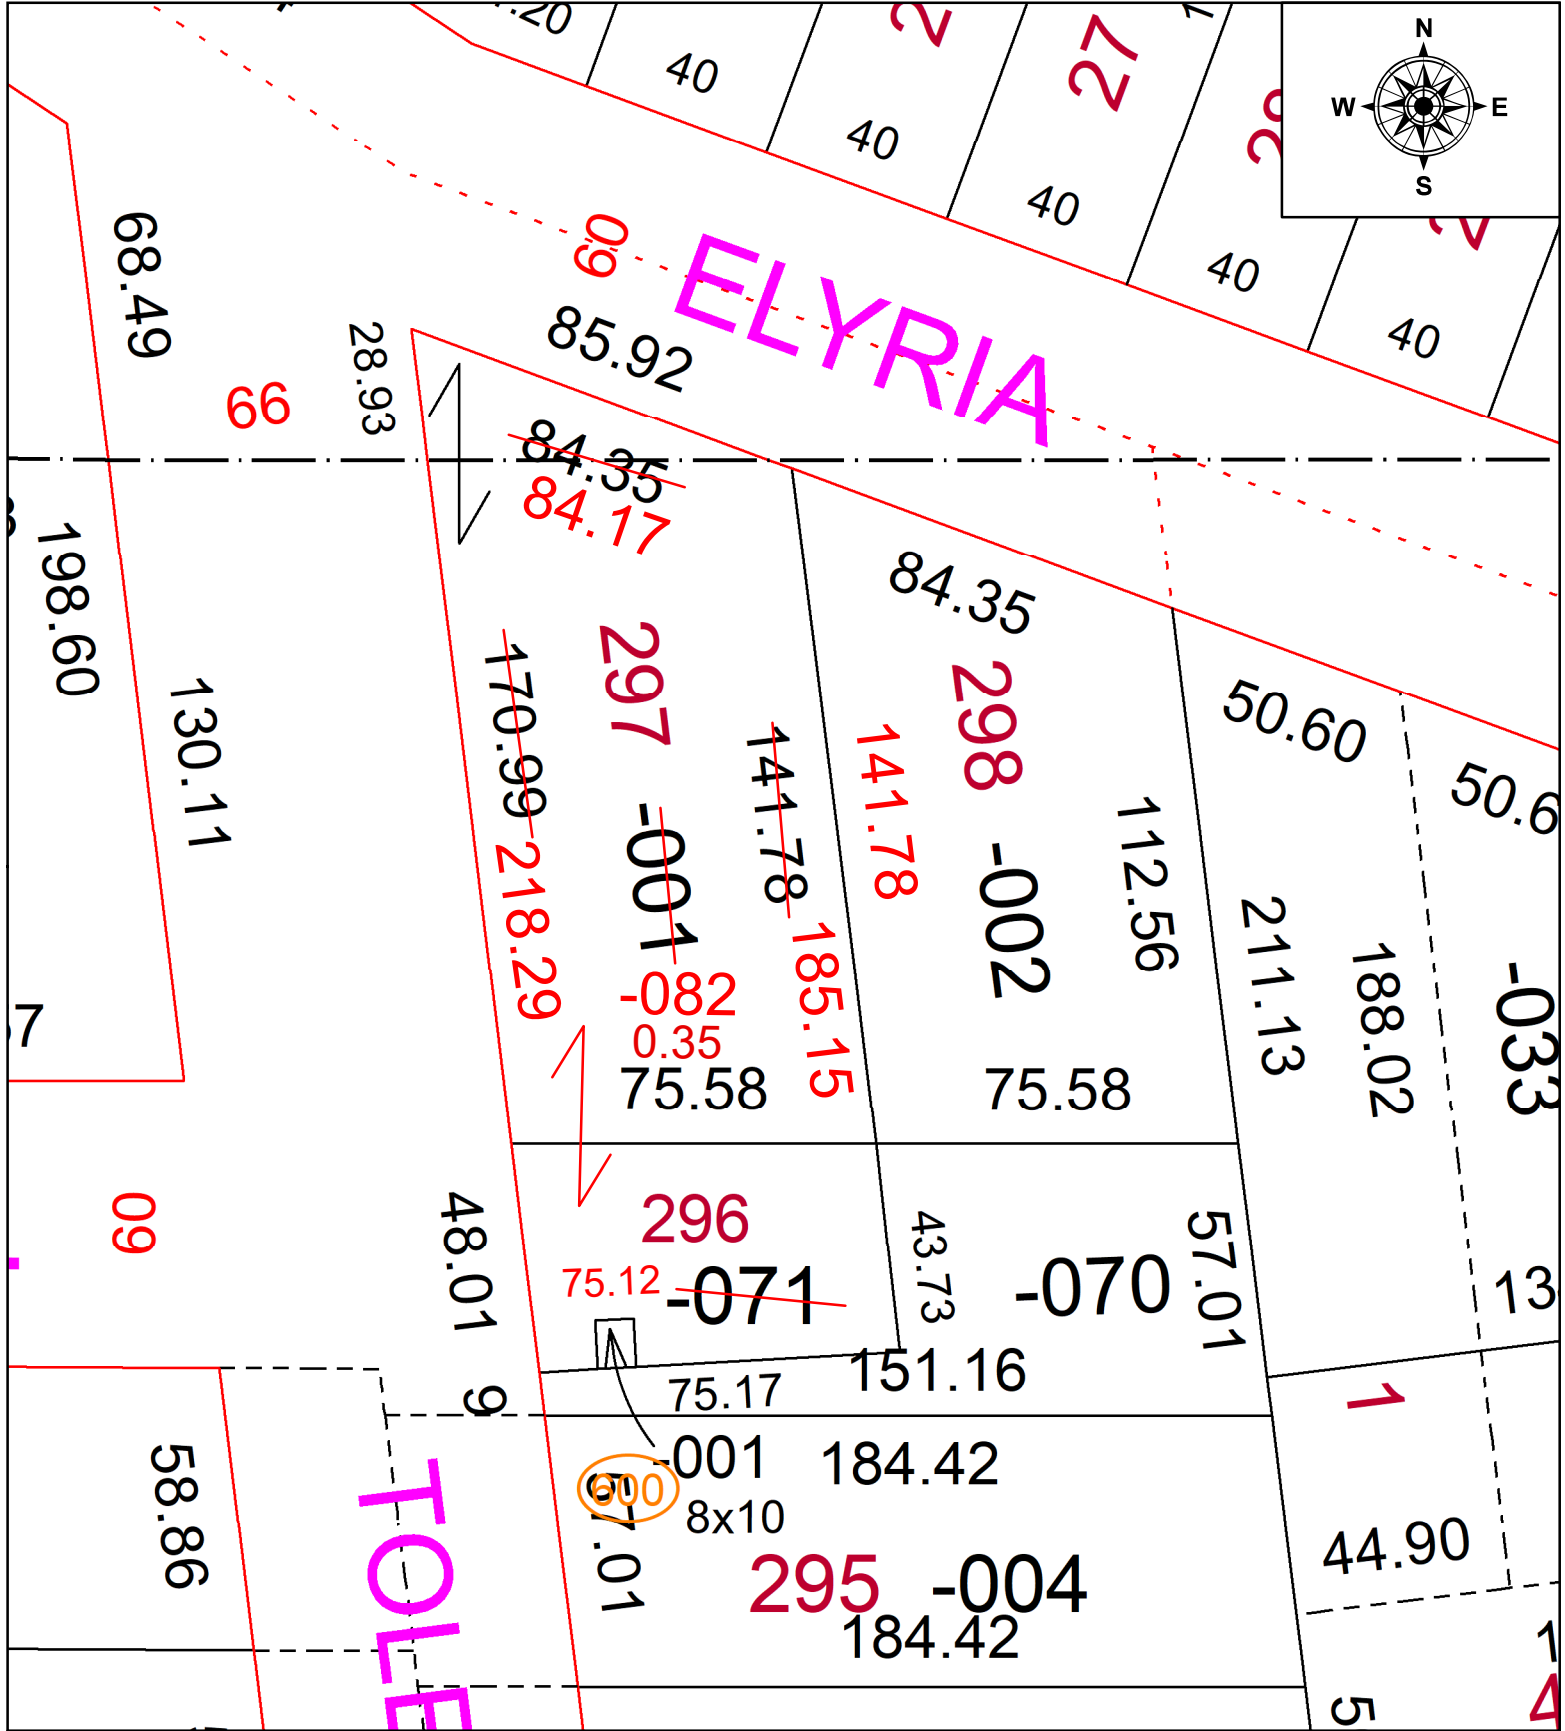

PARENT PARCEL: 03-00-108-111-001 and 03-00-108-111-071

CHILD PARCEL: 03-00-108-111-082

STARTING POINT: NORTHWESTERLY CORNER OF SUBLOT 297 IN BROADWAY GARDENS

24-04889

SPLITS/DEEDS PROCESSED
 LORAIN COUNTY TAX MAP DEPARTMENT
 226 MIDDLE AVE. ELYRIA, OH

SURVEYED BY: THOMAS A. SIMON SURVEY #: 51245
 CLOSURE: 1: 478943
 MAP PAGE(S): 0300108
 APPROVED BY: BB DATE: 8/2/2024
 SCALE: 1" = 40' PRIOR INSTRUMENT: #20170653729