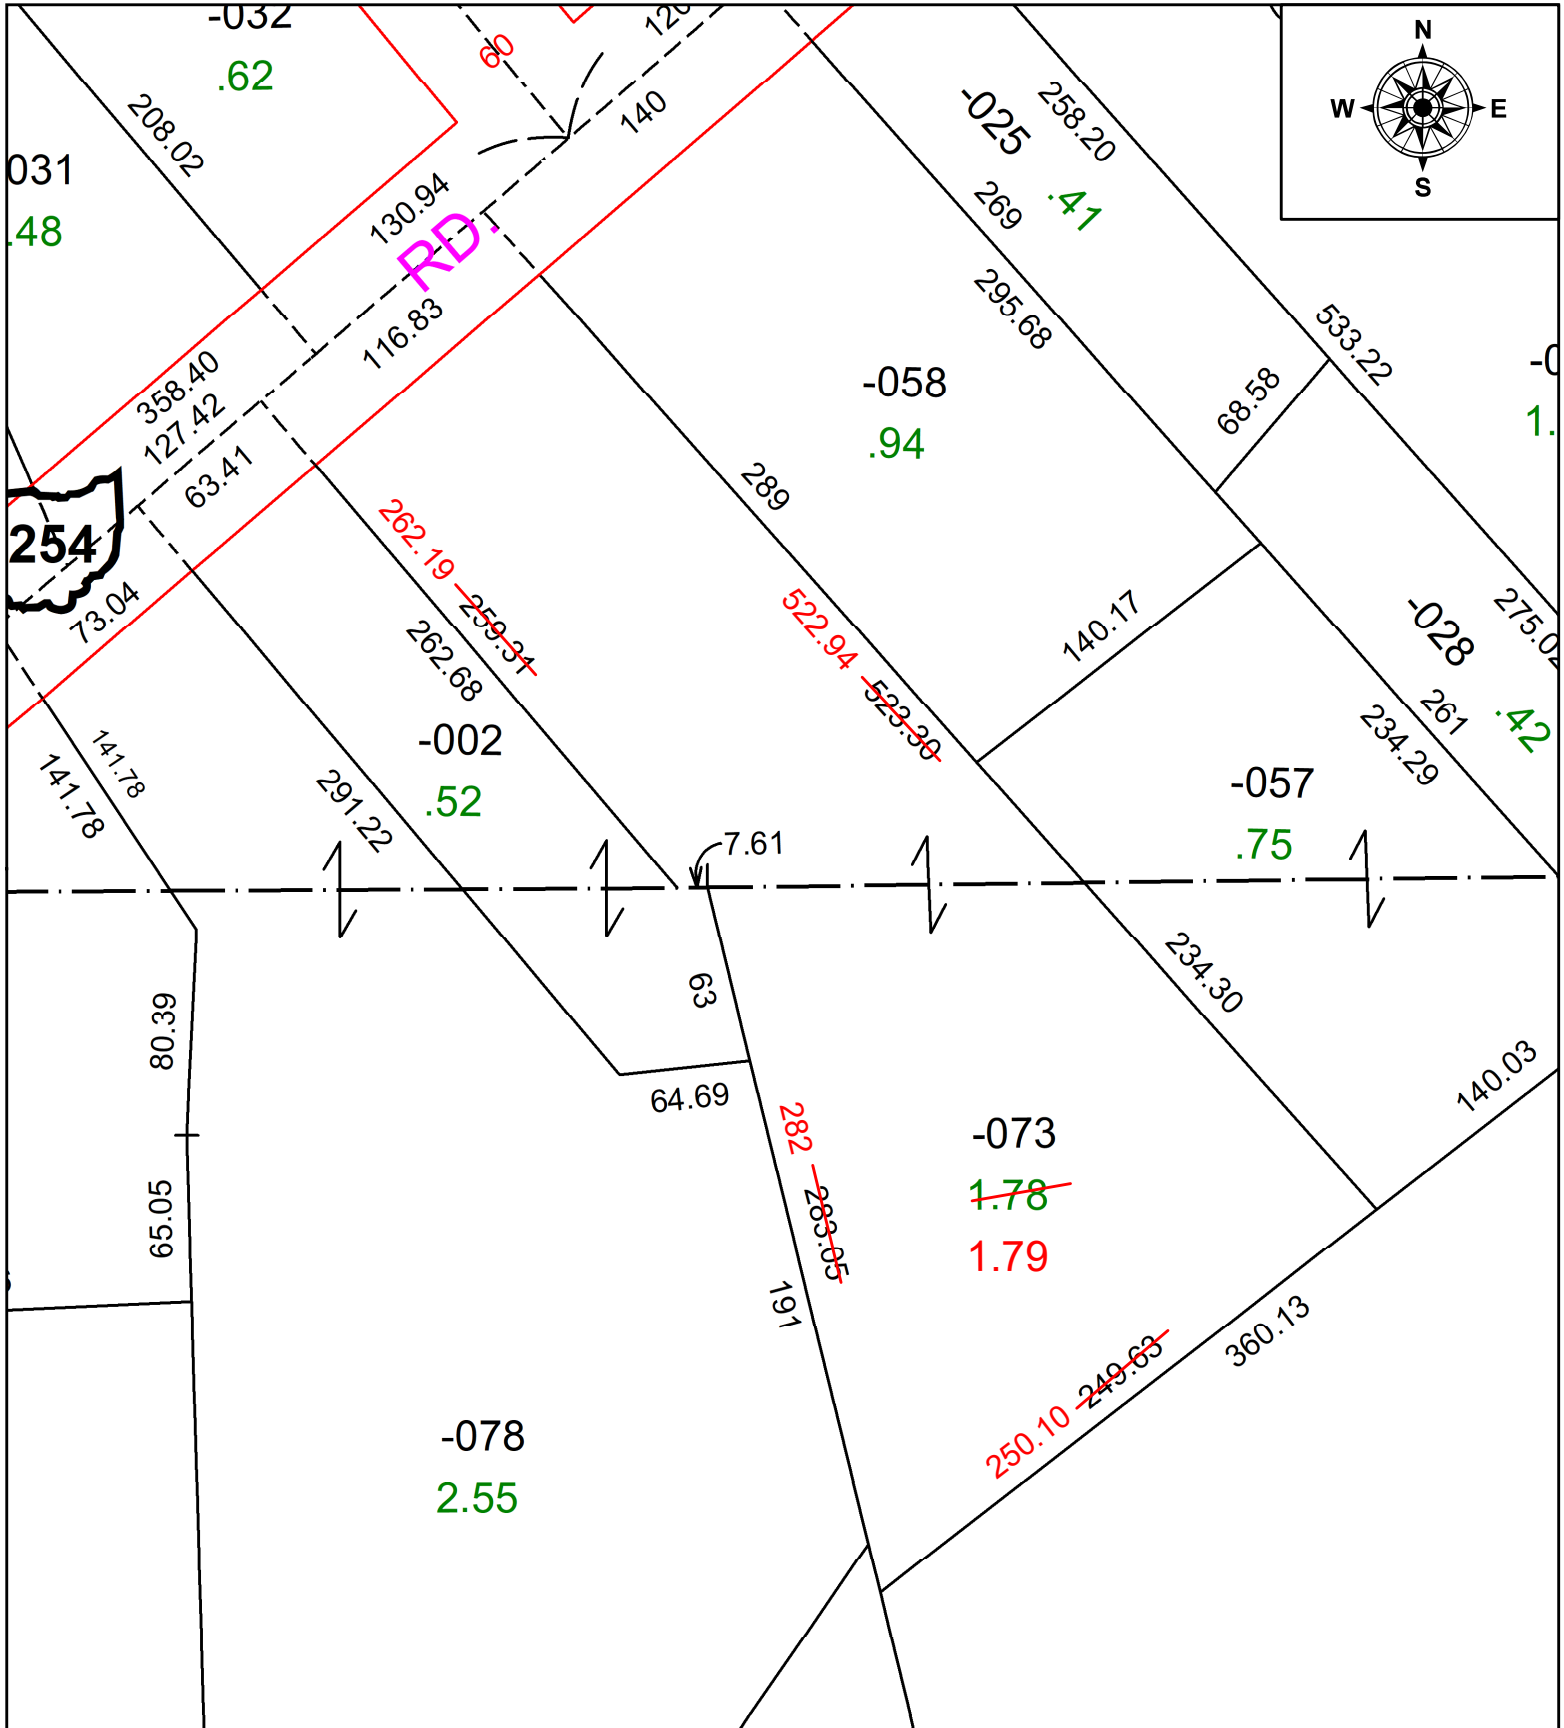

PARENT PARCEL: 04-00-001-103-073

CHILD PARCEL: **AC. CORR. PER SURVEY TIMOTHY HOZALSKI**

STARTING POINT: CL OF DETROIT RD. & MOON RD.

22-04889-C

SPLITS/DEEDS PROCESSED
 LORAIN COUNTY TAX MAP DEPARTMENT
 226 MIDDLE AVE. ELYRIA, OH

SURVEYED BY: TIMOTHY HOZALSKI
 CLOSURE: 1:434784
 MAP PAGE(S): 04-00-001
 APPROVED BY: DMA DATE: 7/1/2022
 SCALE: 1" = 75' PRIOR INSTRUMENT: 2012-0432839