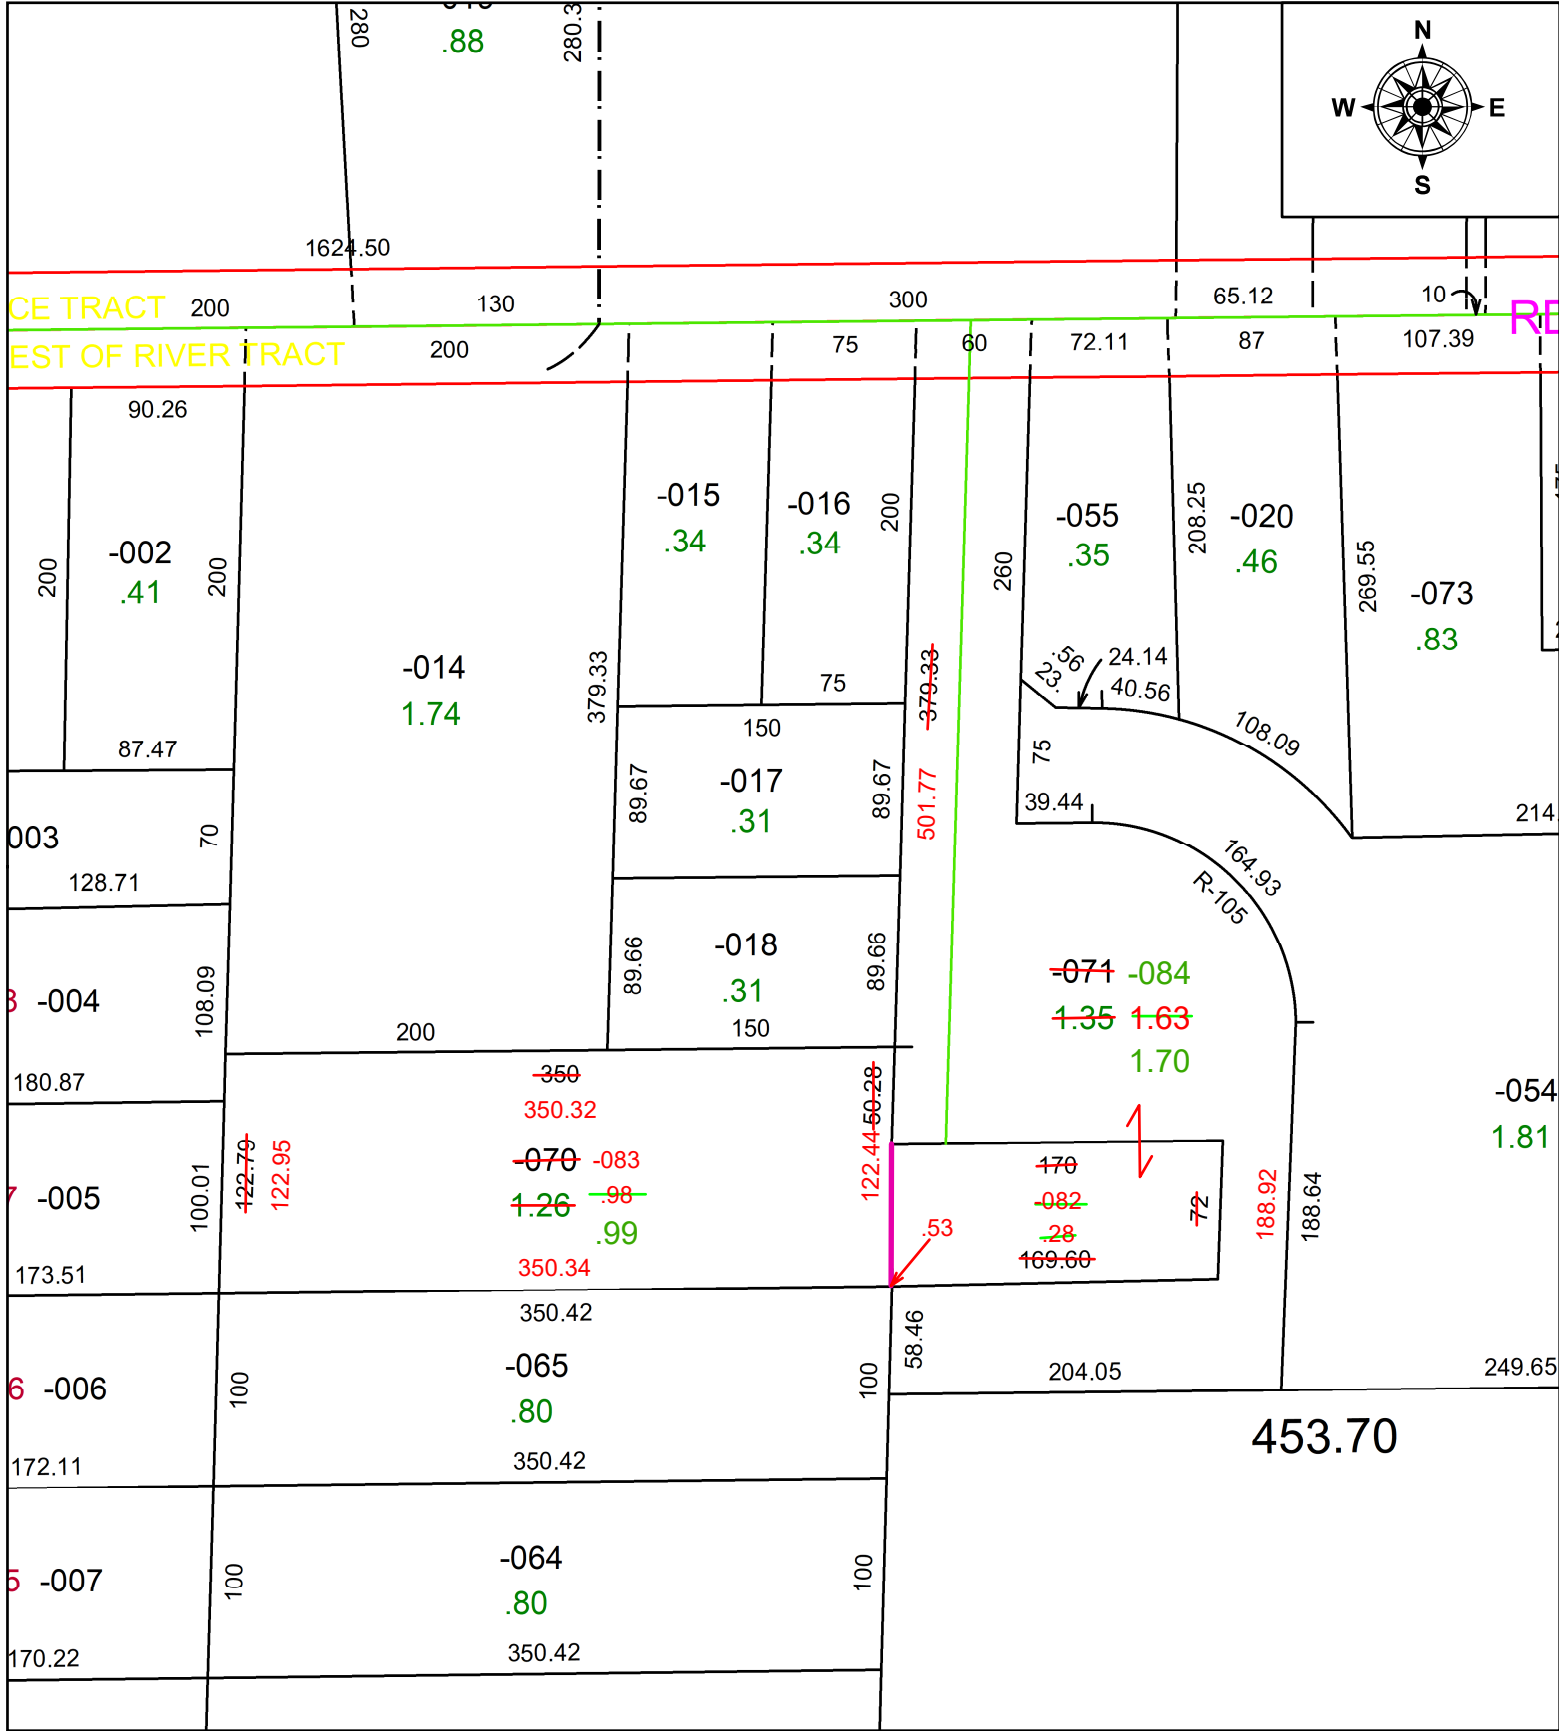

PARENT PARCEL: 06-24-039-000-070 & -071
 CHILD PARCEL: 06-24-039-000-082, -083, & -084
 STARTING POINT: **AC CORR PER SURV BY BRIAN SIEBENTHAL**

24-04885

 **SPLITS/DEEDS PROCESSED**
 LORAIN COUNTY TAX MAP DEPARTMENT
 226 MIDDLE AVE. ELYRIA, OH

SURVEYED BY: BRIAN SIEBENTHAL **SURV # 51234**
CLOSURE: 1: INF
MAP PAGE(S): 06-24
APPROVED BY: AC **DATE:** July 24, 2024
SCALE: 1 in = 100 ft **PRIOR INSTRUMENT:** 2022- 0882221