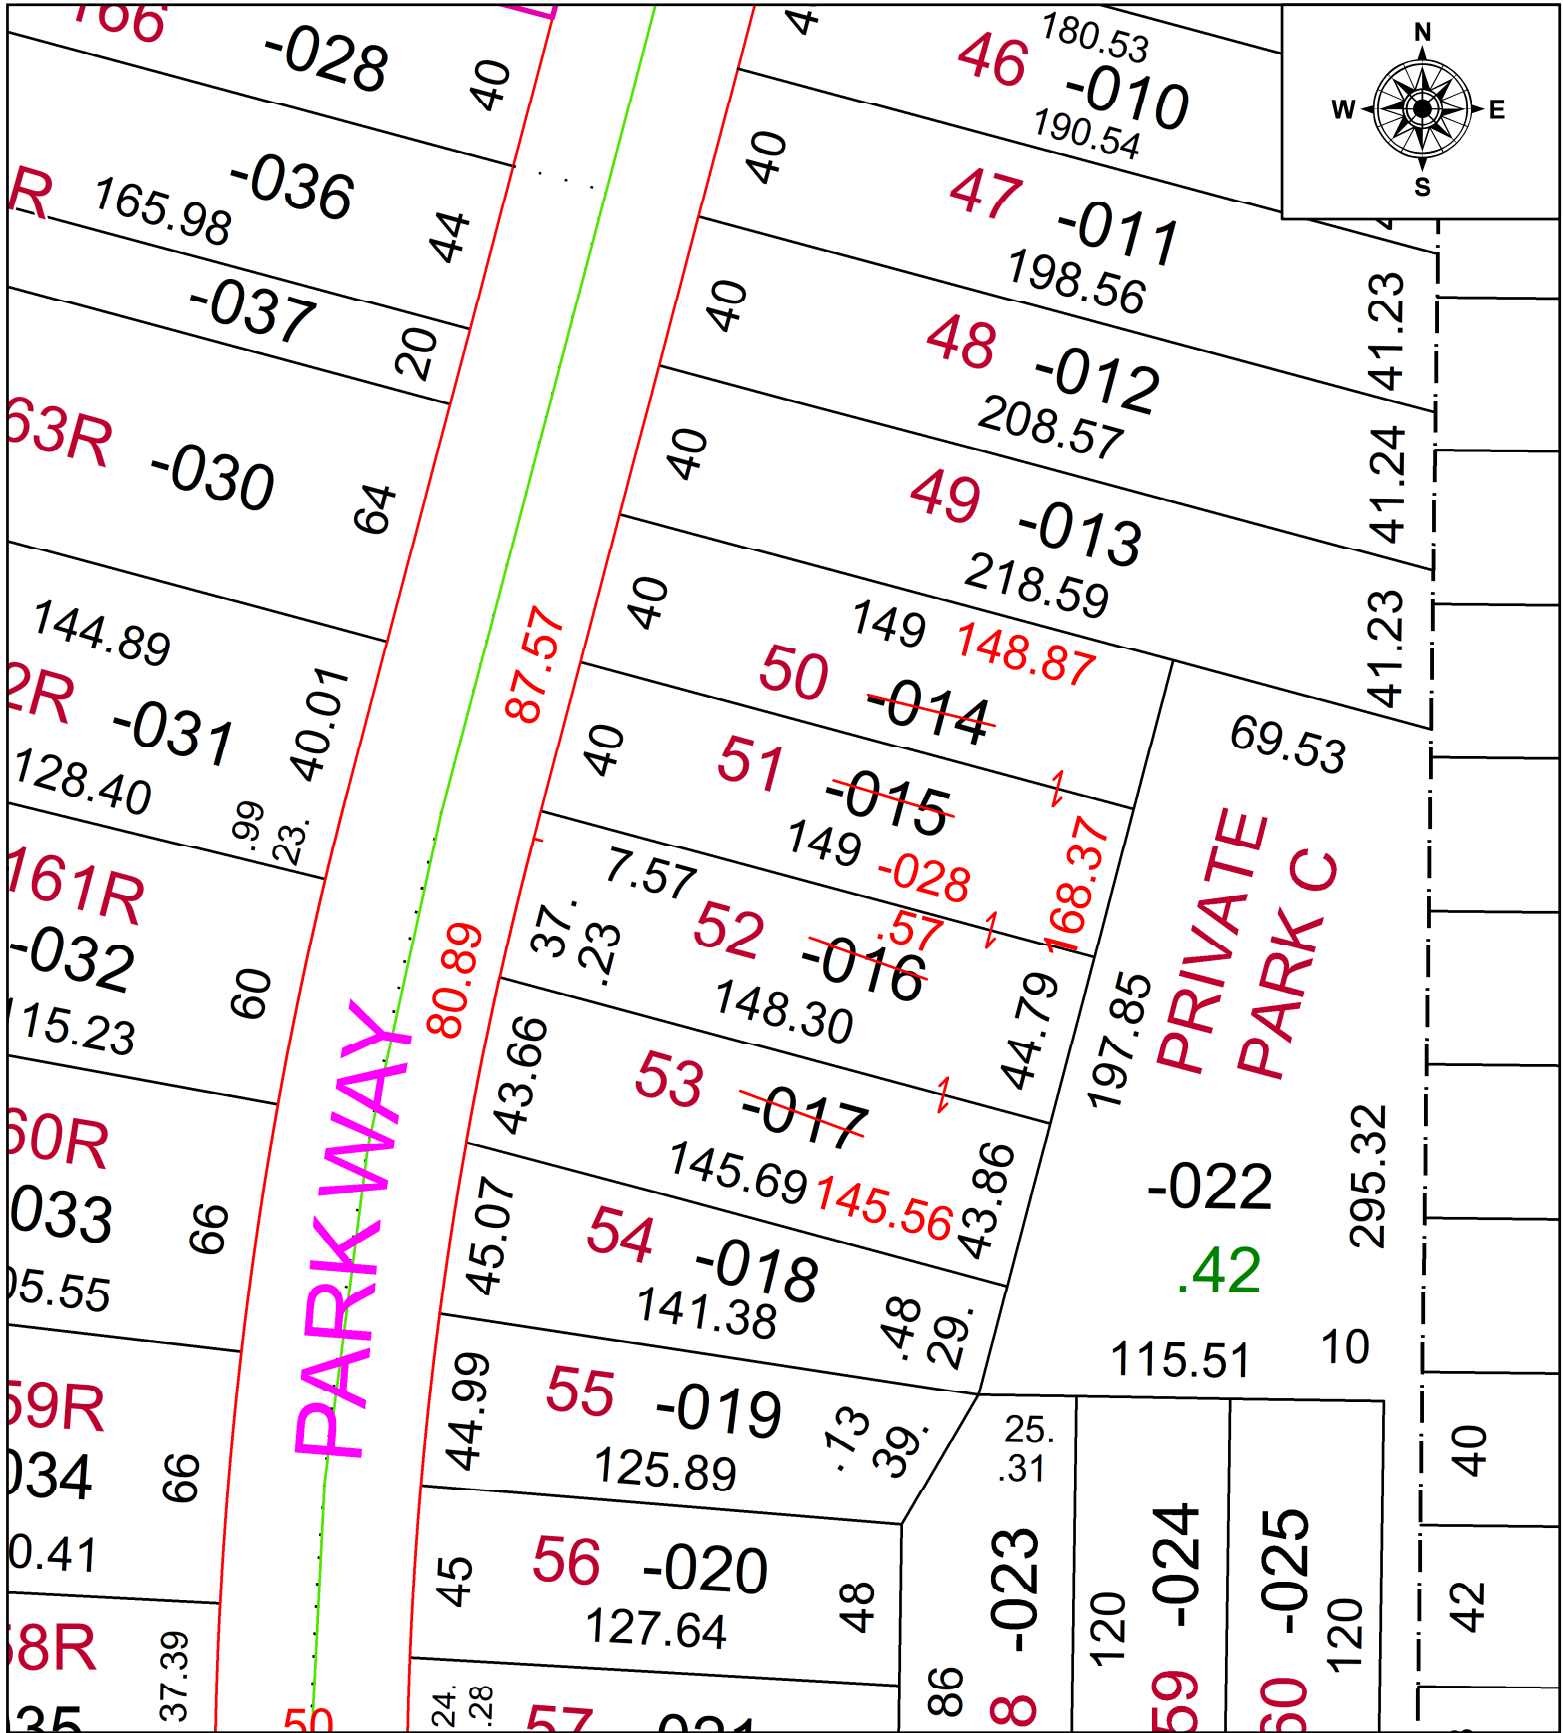

PARENT PARCEL: 03-00-036-122-014, -015, -016, & -017

CHILD PARCEL: 03-00-036-122-028

STARTING POINT: C/L OF PARKVIEW DR AND RICHELIEU AVE

24-04883

SPLITS/DEEDS PROCESSED
 LORAIN COUNTY TAX MAP DEPARTMENT
 226 MIDDLE AVE. ELYRIA, OH

SURVEYED BY: STAN R. LOCH SURV # 51231
 CLOSURE: 1: 151367
 MAP PAGE(S): 03-00-036
 APPROVED BY: AC DATE: July 18, 2024
 SCALE: 1 in = 50 ft PRIOR INSTRUMENT: 2024- 0001582