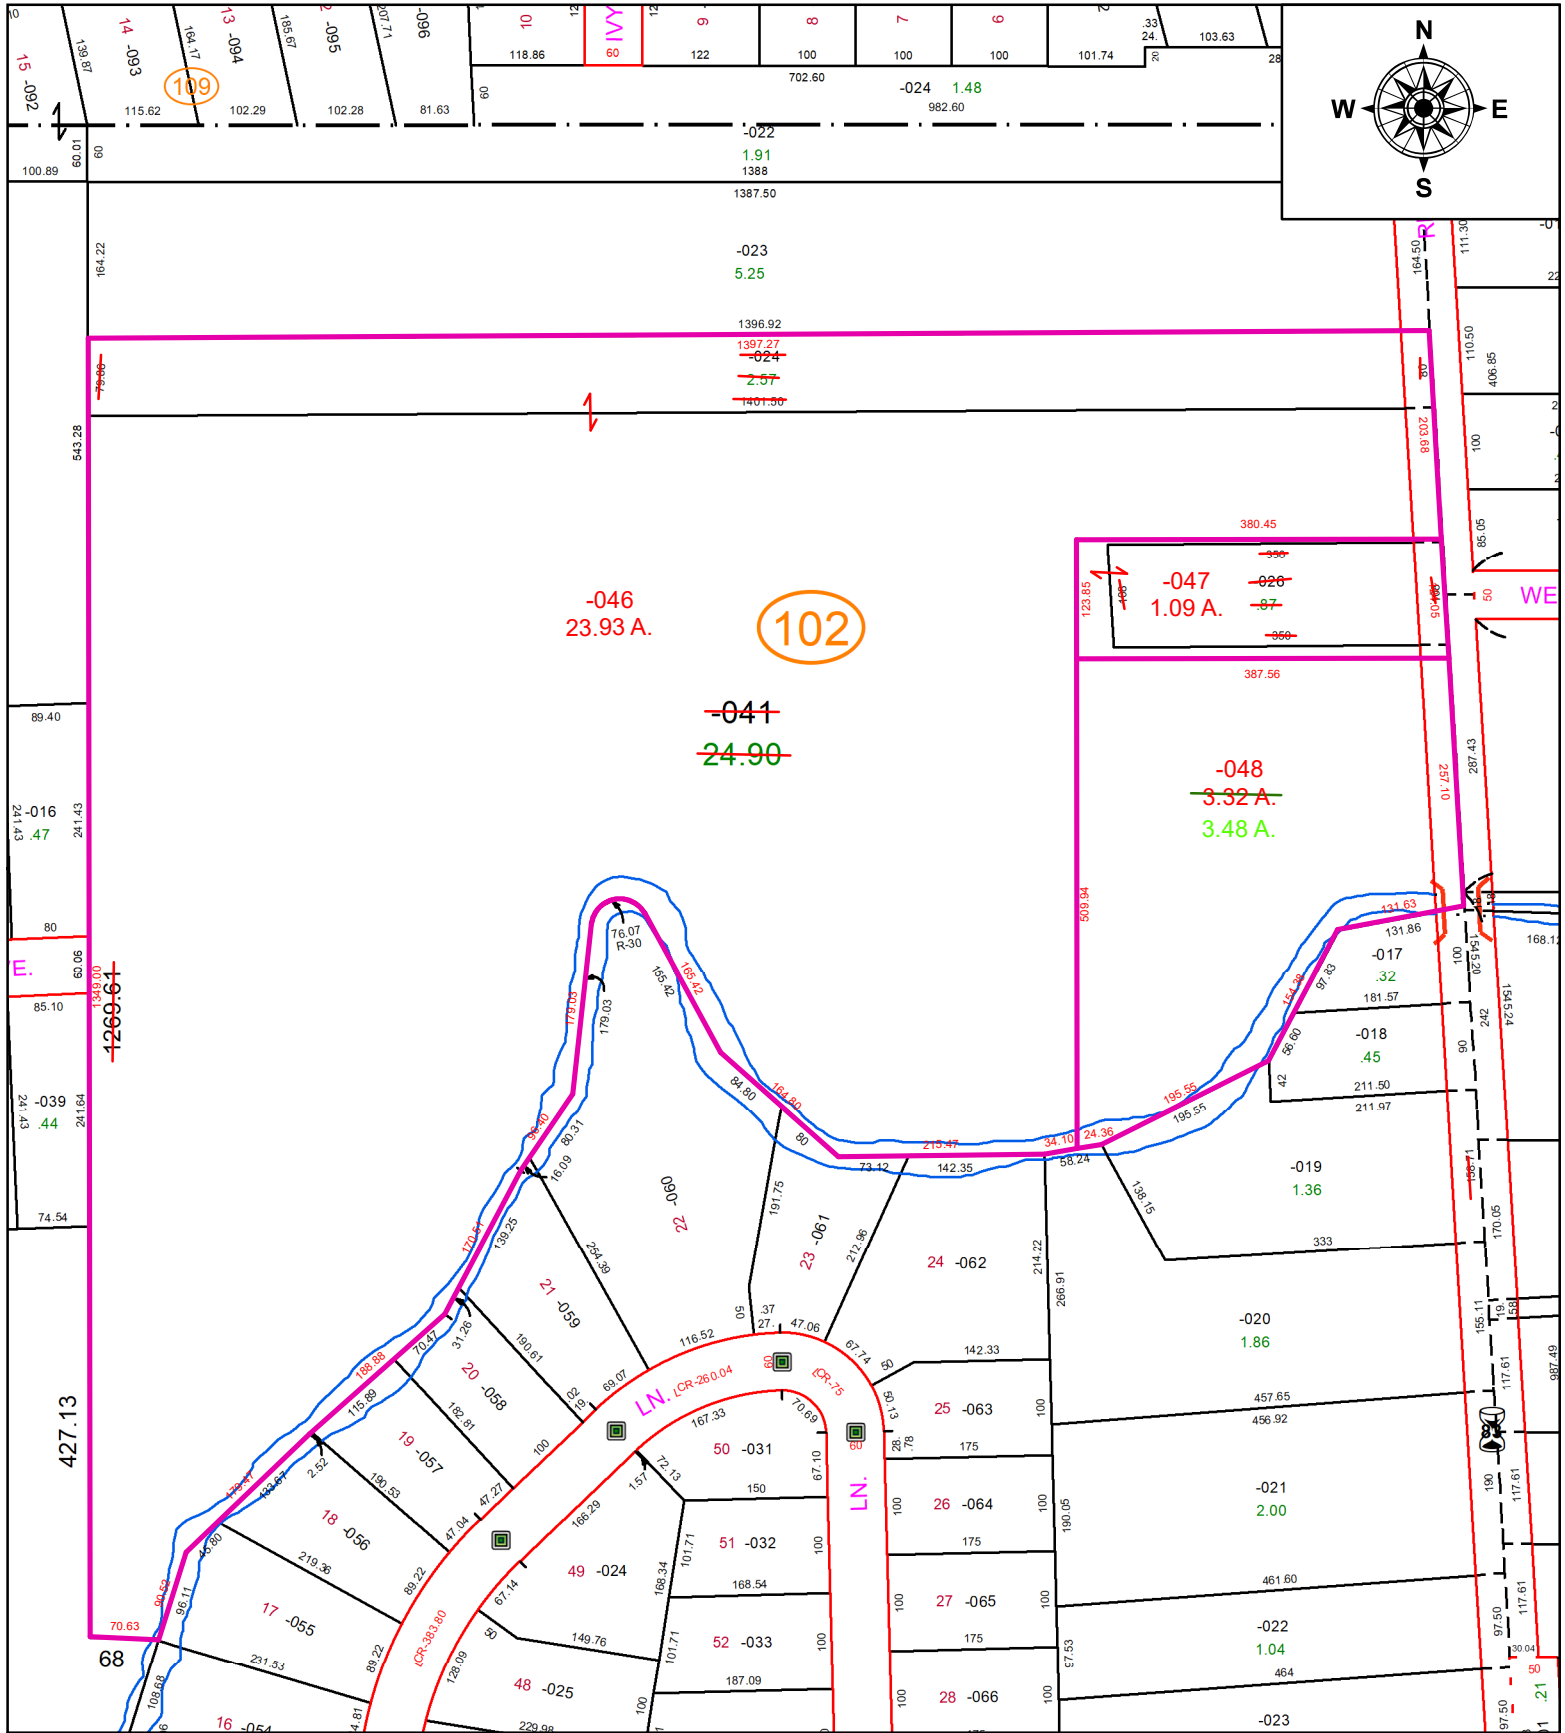

PARENT PARCEL: 04-00-014-102-024, -026, & -041

CHILD PARCEL: 04-00-014-102-046 THRU -048

24-04881

STARTING POINT: CL OF FALCON CREST AVE. & CL OF CENTER ROAD (S.R. 83)

SPLITS/DEEDS PROCESSED
 LORAIN COUNTY TAX MAP DEPARTMENT
 226 MIDDLE AVE. ELYRIA, OH

SURVEYED BY: JOSEPH BURGOON
CLOSURE: 1:431530
MAP PAGE(S): 04-00-014
APPROVED BY: TJS **DATE:** 7/9/2024
SCALE: 1" = 200 **PRIOR INSTRUMENT:** 2021-0842190