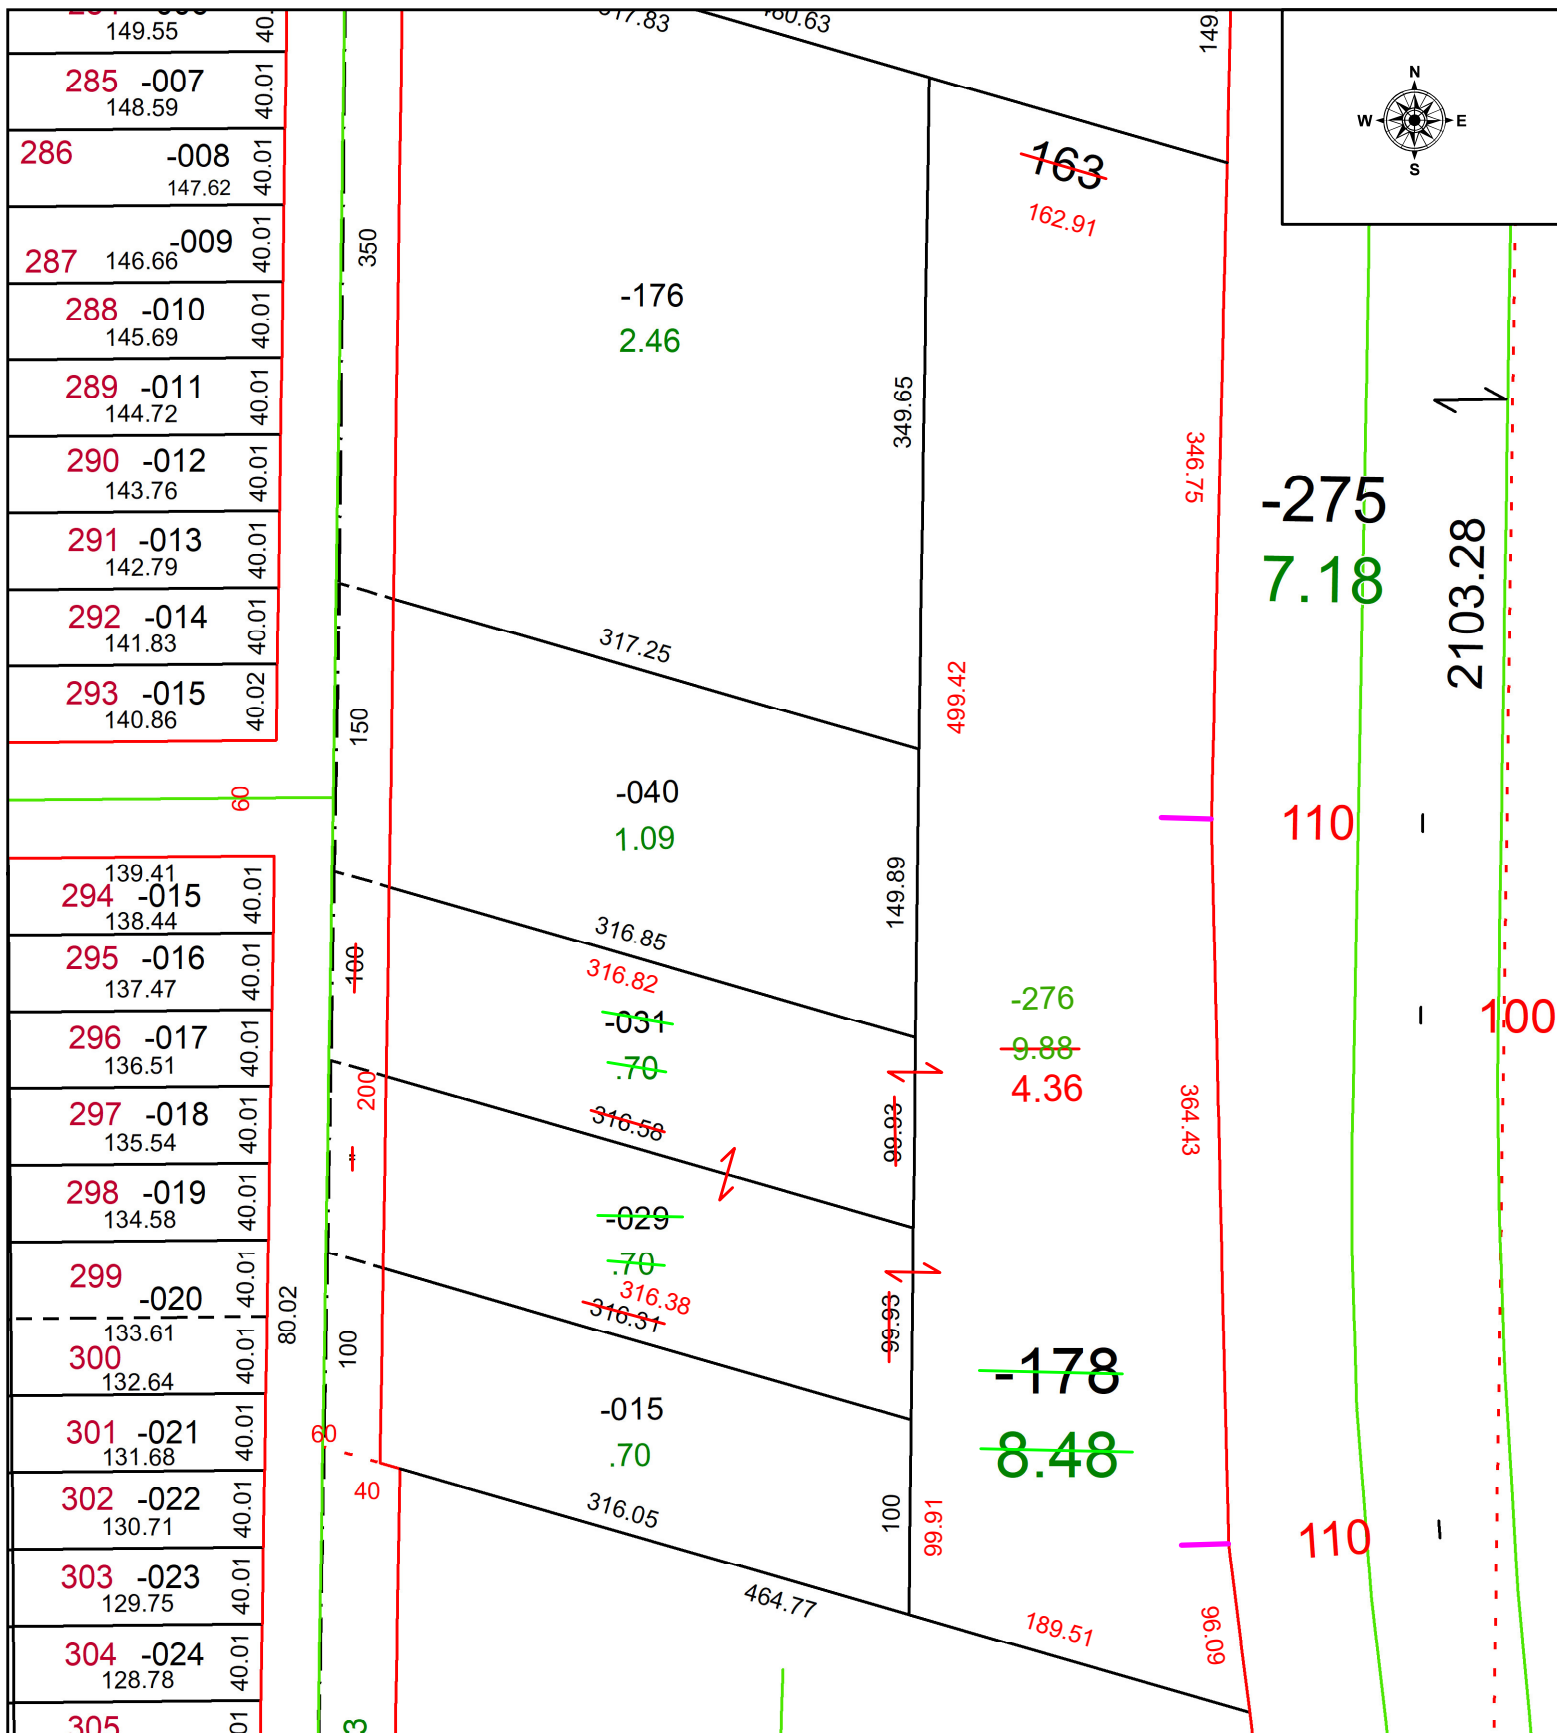

PARENT PARCEL:

06-25-007-000-029, -031, & -178

CHILD PARCEL:

06-25-007-000-276 AC CORR PER SURVEYOR ALEX MARKS

STARTING POINT:

INTERSECTION OF C/LS OF E. BROAD ST & ABBE RD

24-04880

SPLITS/DEEDS PROCESSED
 LORAIN COUNTY TAX MAP DEPARTMENT
 226 MIDDLE AVE. ELYRIA, OH

SURVEYED BY: ALEX MARKS SURVEY # 51224
 CLOSURE: 1: 178469
 MAP PAGE(S): 06-25-007
 APPROVED BY: WRZ DATE: 7/8/2024
 SCALE: 1" = 100 PRIOR INSTRUMENT: #2022-0868778