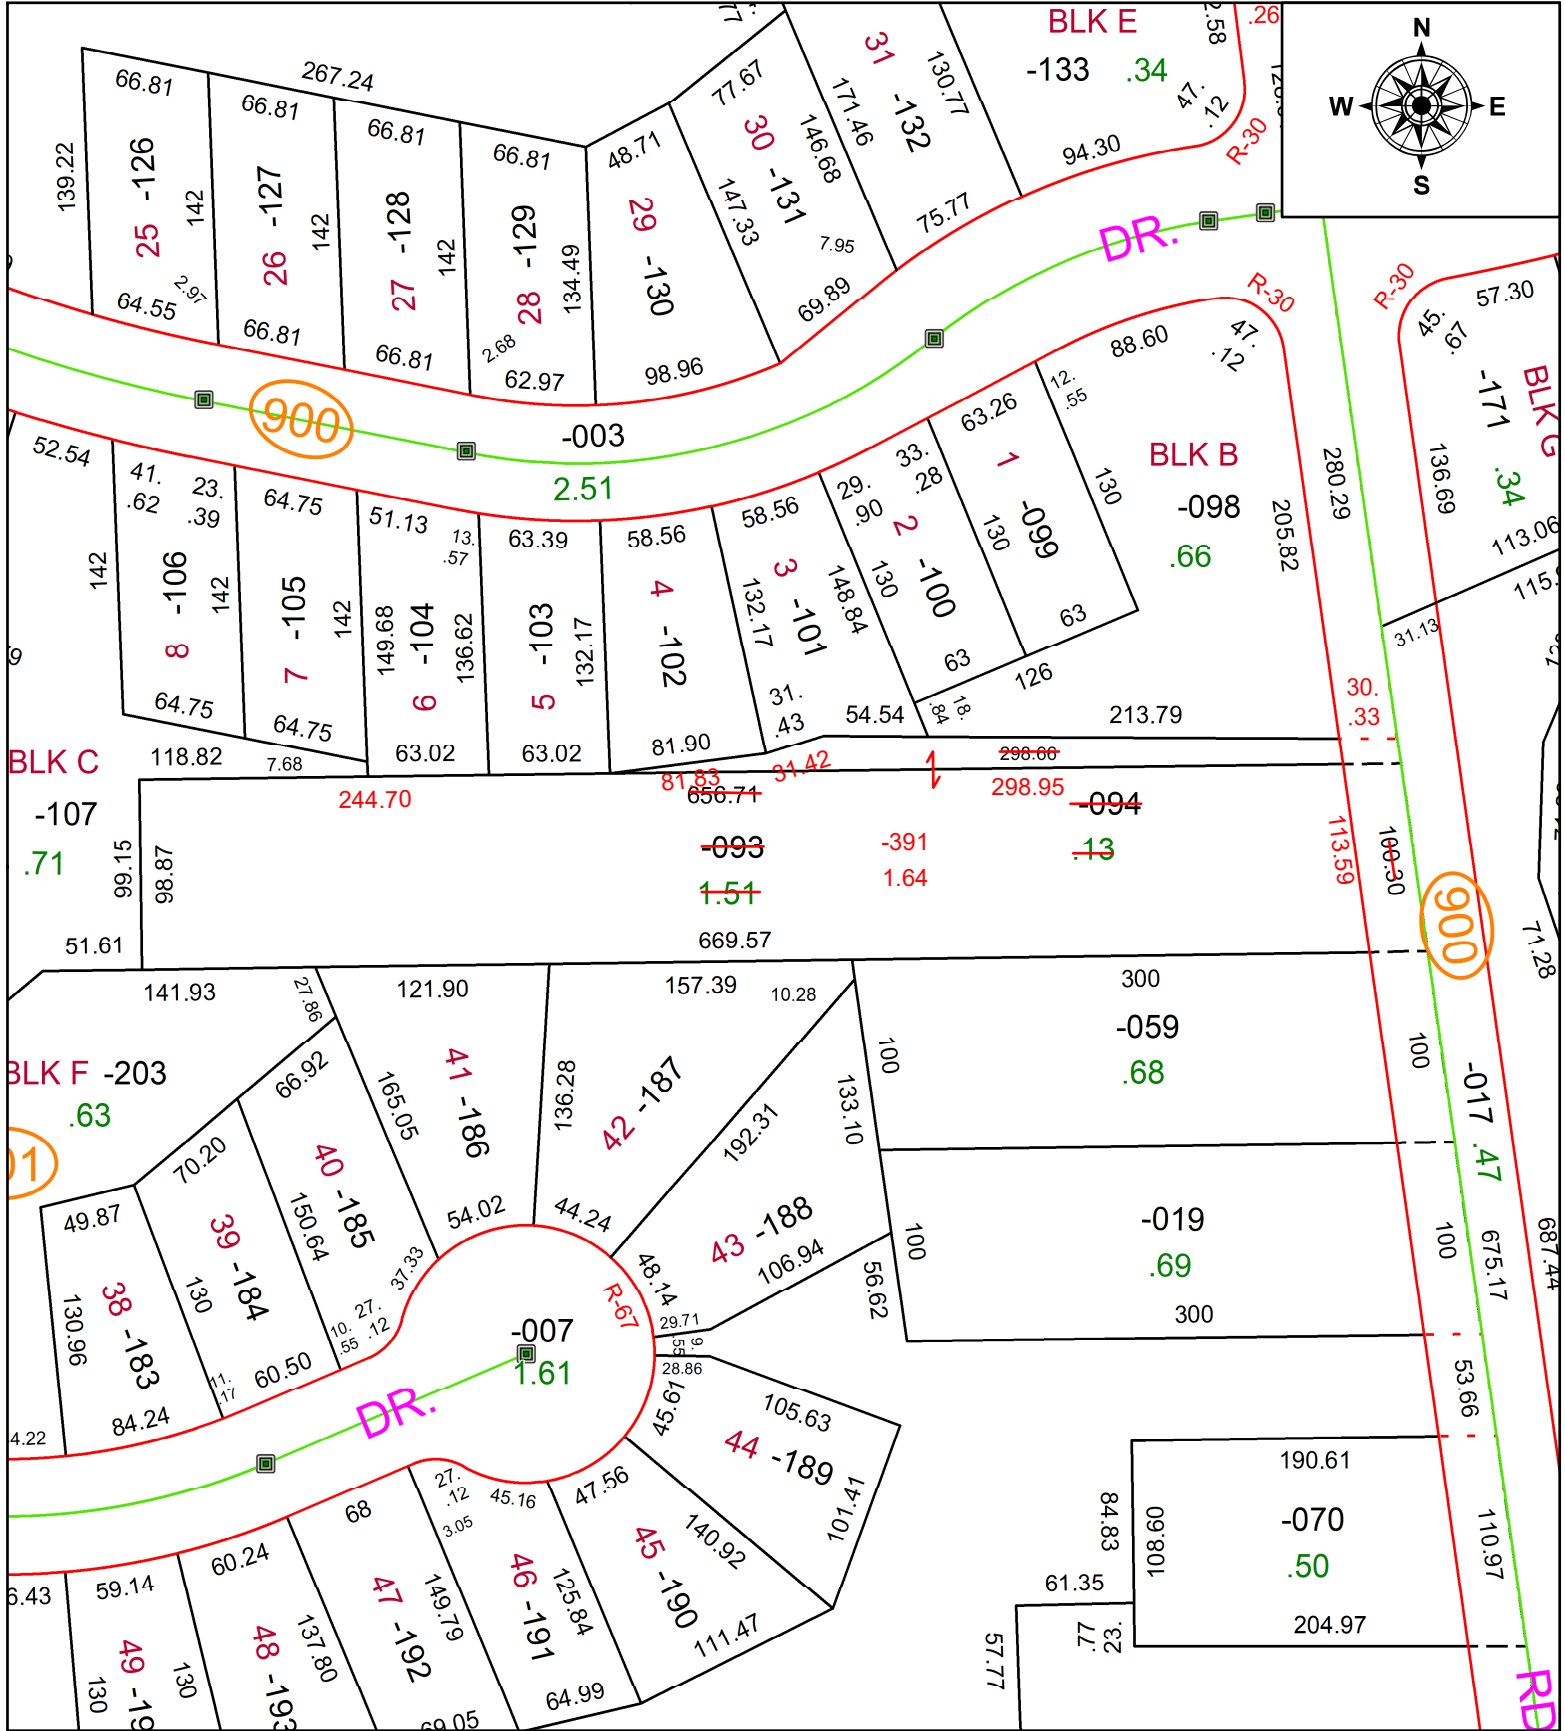

PARENT PARCEL: 04-00-002-101-093 & -094

CHILD PARCEL: **04-00-002-101-391**

STARTING POINT: C/L OF MOON AND COURSEVIEW DR

24-04872

SPLITS/DEEDS PROCESSED
 LORAIN COUNTY TAX MAP DEPARTMENT
 226 MIDDLE AVE. ELYRIA, OH

SURVEYED BY: RICHARD A. THOMPSON JR. **SURV # 51214**
CLOSURE: 1: 150992
MAP PAGE(S): 04-00-002
APPROVED BY: AC **DATE:** June 21, 2024
SCALE: 1 in = 100 ft **PRIOR INSTRUMENT:** 2008- 0274691