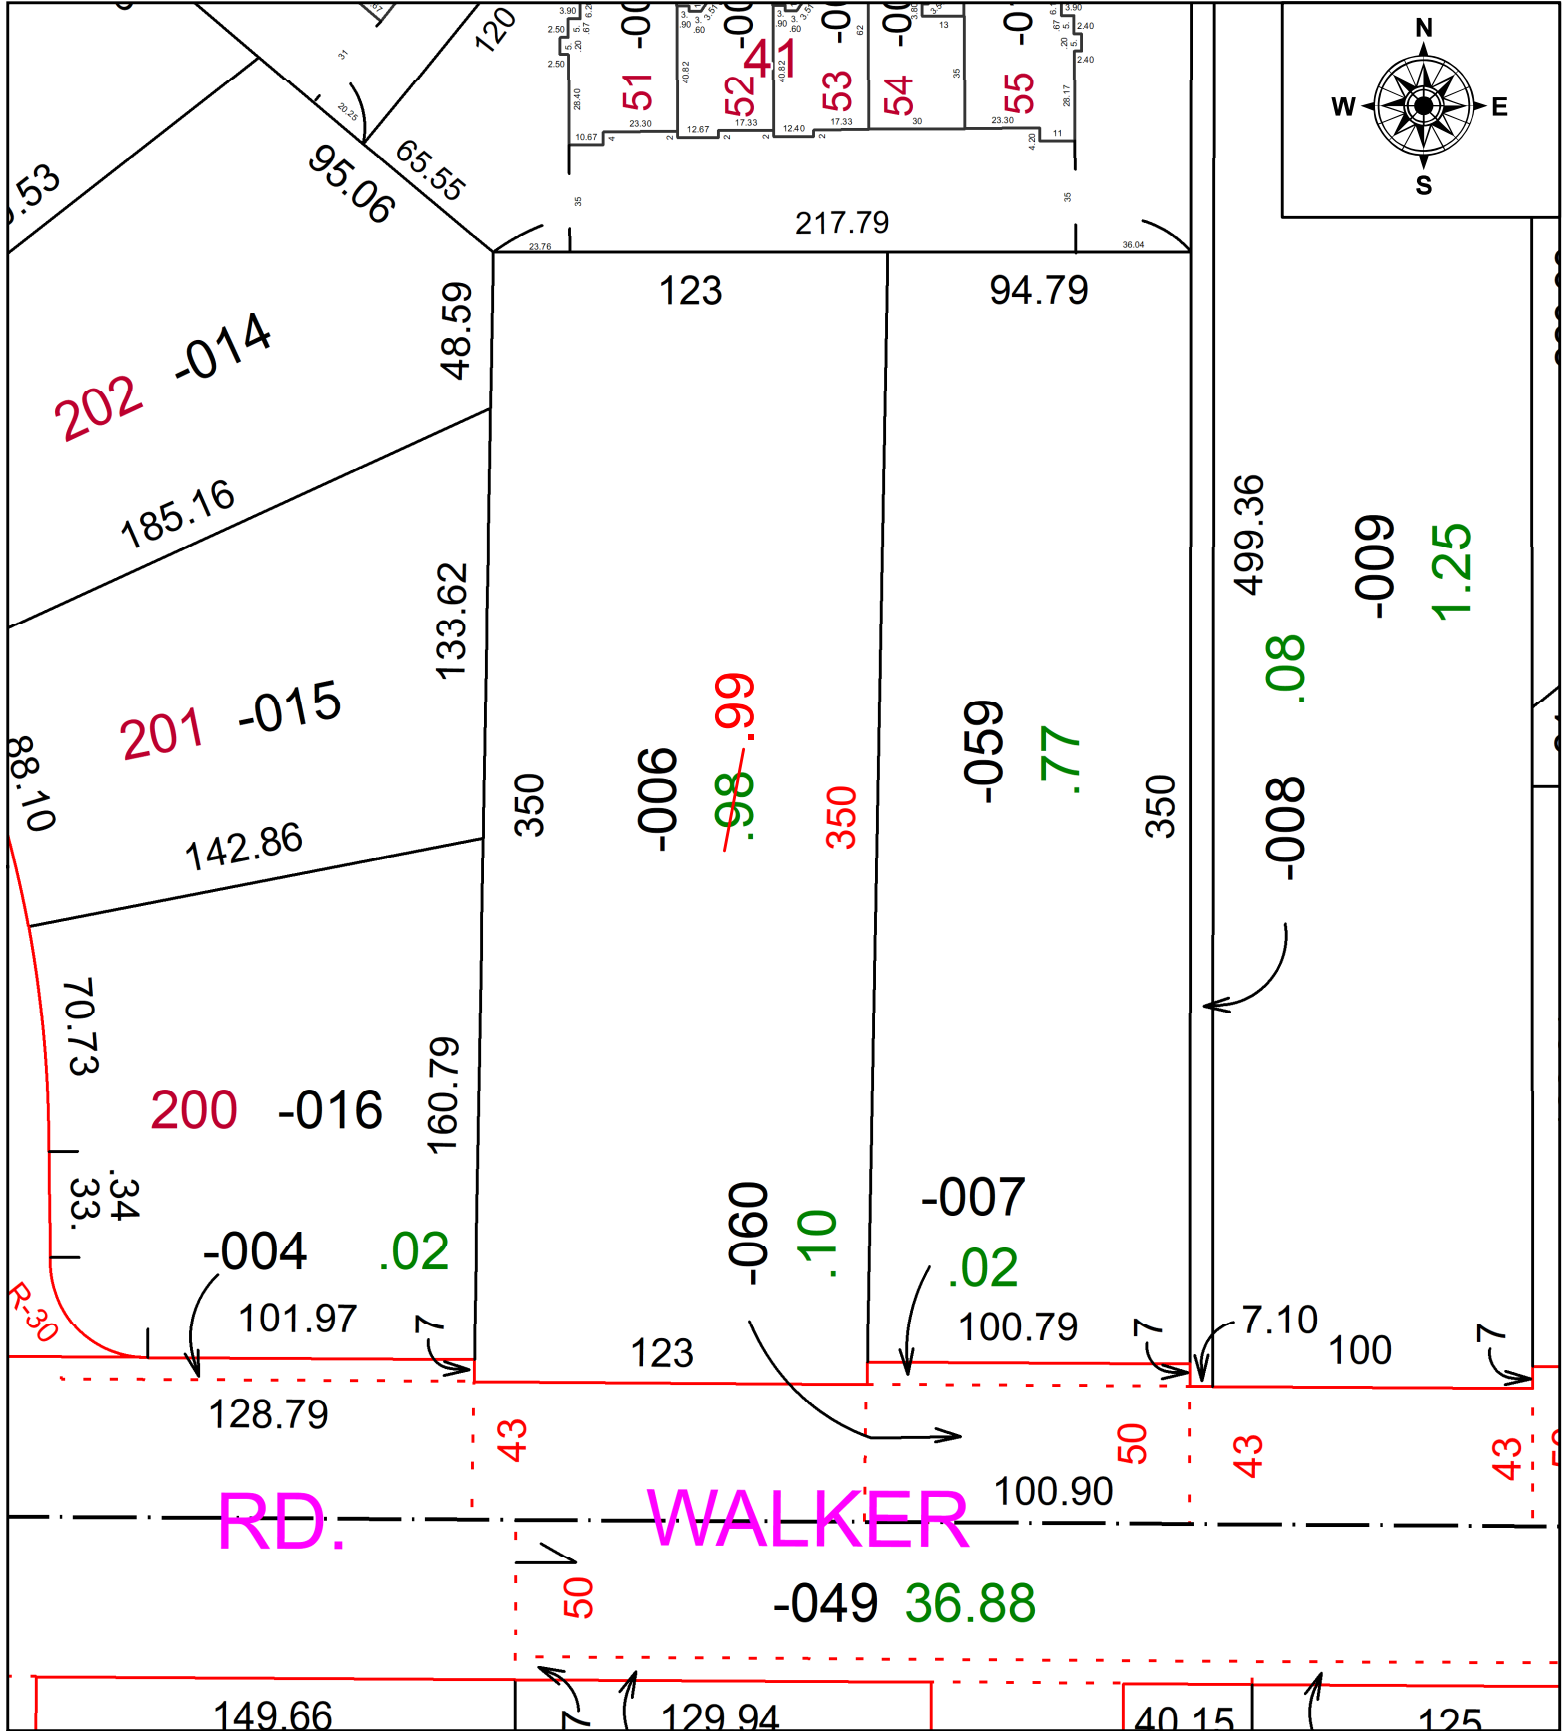

PARENT PARCEL: 04-00-030-147-006

CHILD PARCEL: **AC. CORR. PER SURVEY PATRICK McGANNON.**

STARTING POINT: CL OF MERIDIAN CT. & LONG POINT DR.

22-04871-A

SPLITS/DEEDS PROCESSED
 LORAIN COUNTY TAX MAP DEPARTMENT
 226 MIDDLE AVE. ELYRIA, OH

SURVEYED BY: PATRICK McGANNON
 CLOSURE: 1: 33,000
 MAP PAGE(S): 04-00-030
 APPROVED BY: DMA DATE: 5/26/2022
 SCALE: 1" = 60' PRIOR INSTRUMENT: 2015-0533818