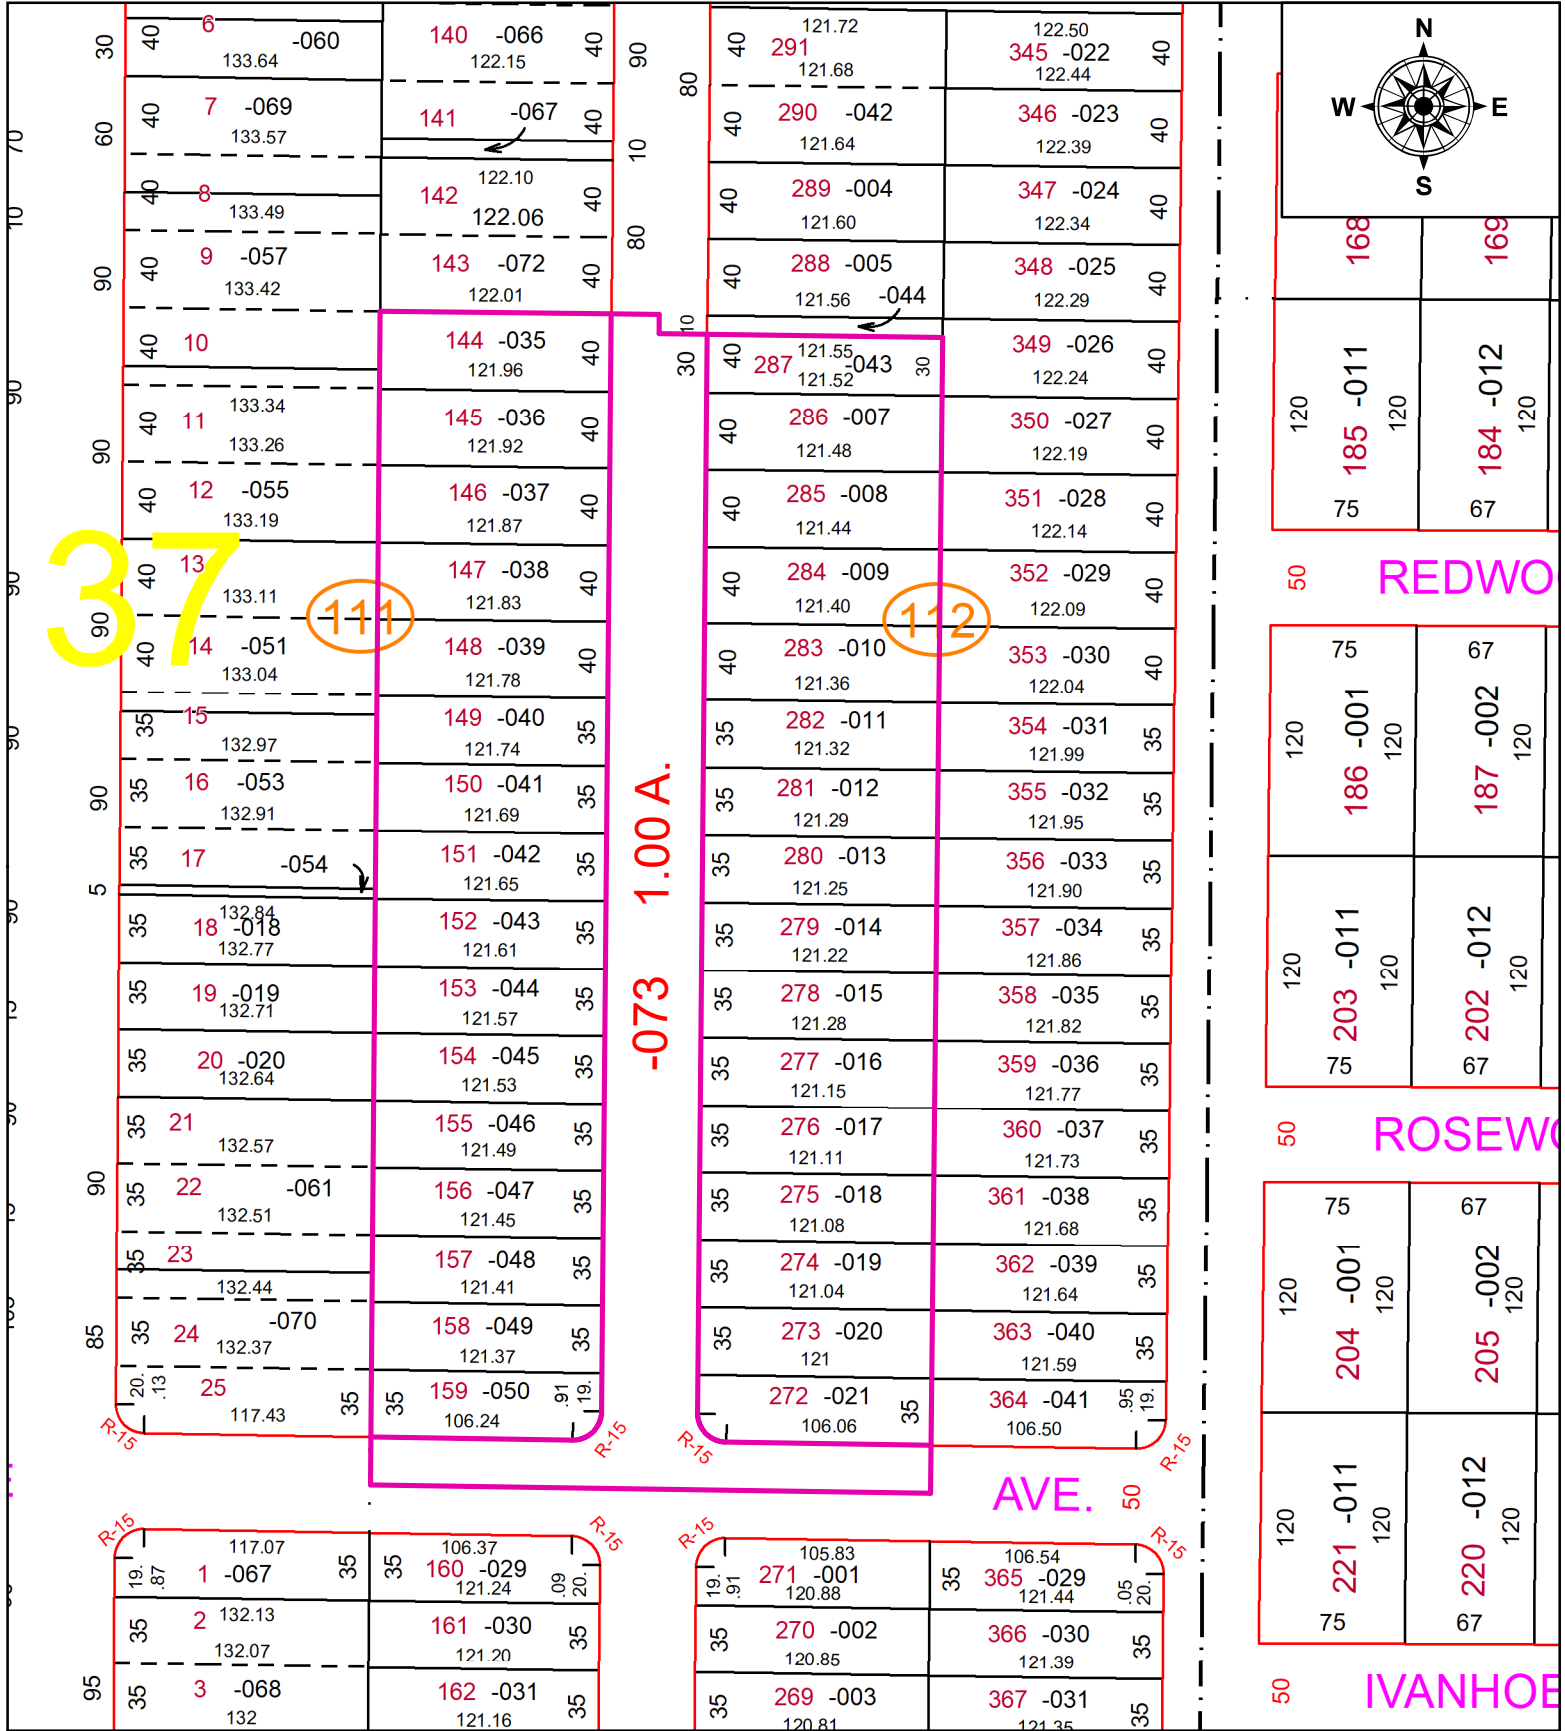

PARENT PARCEL: ADD TO DUPLICATE - PER ORD. 15-22

CHILD PARCEL: 03-00-037-111-073 1.00 A.

STARTING POINT: CL OF RICHELIEU AVE. & CL OF TREADWAY BLVD.

22-04867-V

**SPLITS/DEEDS PROCESSED**  
 LORAIN COUNTY TAX MAP DEPARTMENT  
 226 MIDDLE AVE. ELYRIA, OH

SURVEYED BY: BRENT ANDERSON

CLOSURE: 1: 33,000

MAP PAGE(S): 12-00-033

APPROVED BY: TJS DATE: 6/13/2022

SCALE: 1" = 100' PRIOR INSTRUMENT: NA