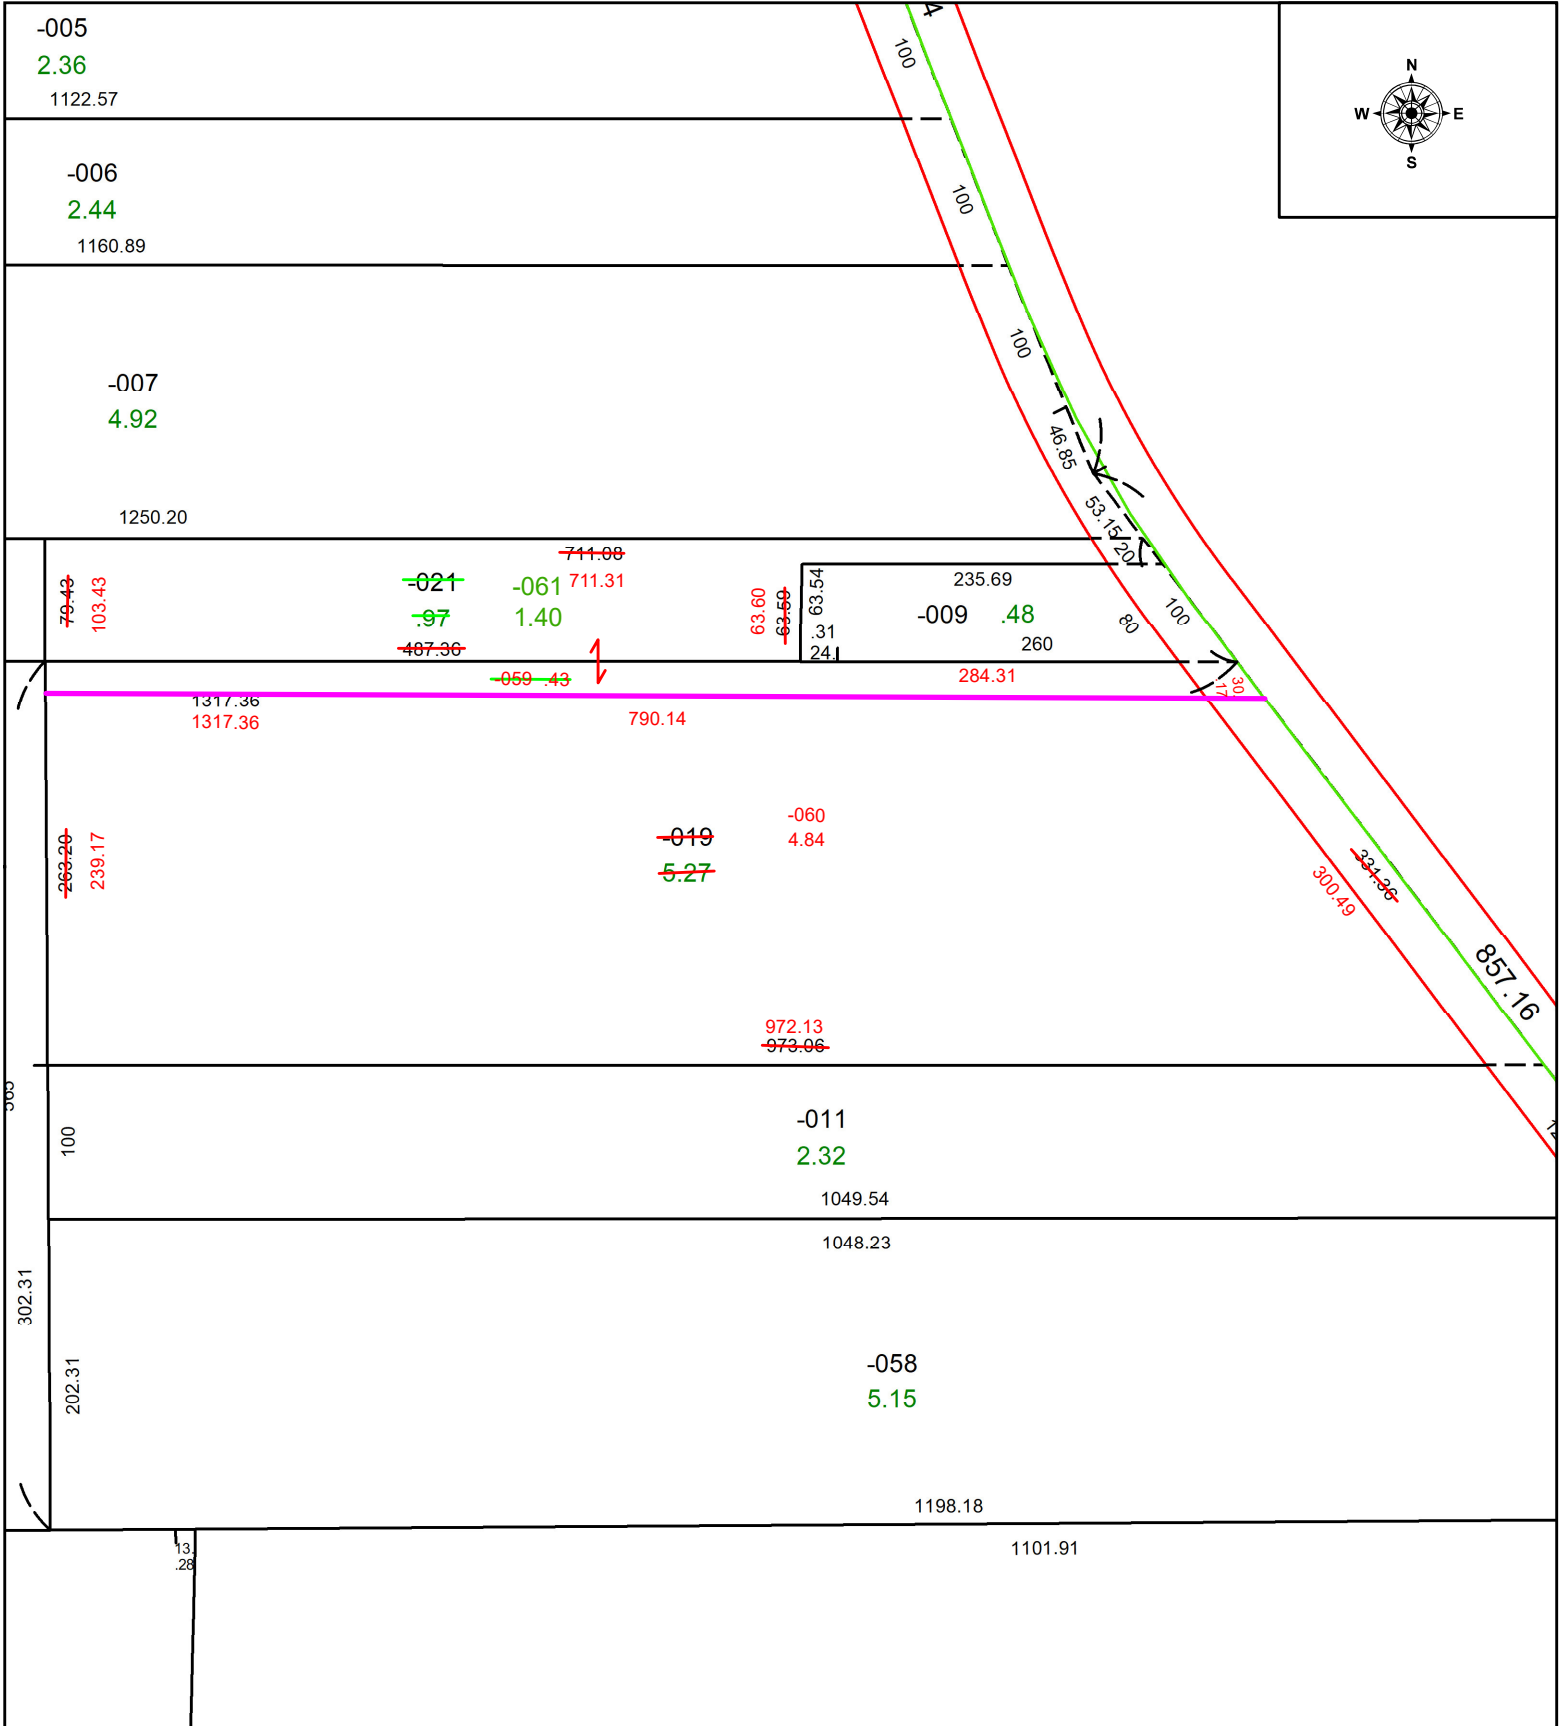

PARENT PARCEL: 11-00-010-000-019 & -021

CHILD PARCEL: 11-00-010-000-059, -060, & -061

STARTING POINT: INTERSECTION OF C/LS OF SPRAGUE RD & ROOT RD

24-04866

SPLITS/DEEDS PROCESSED
 LORAIN COUNTY TAX MAP DEPARTMENT
 226 MIDDLE AVE. ELYRIA, OH

SURVEYED BY: WILFREDO BARBOSA SURVEY # 51207
 CLOSURE: 1: 183552
 MAP PAGE(S): 11-00-010
 APPROVED BY: WRZ DATE: 6/13/2024
 SCALE: 1" = 125 PRIOR INSTRUMENT: #2024-0000998