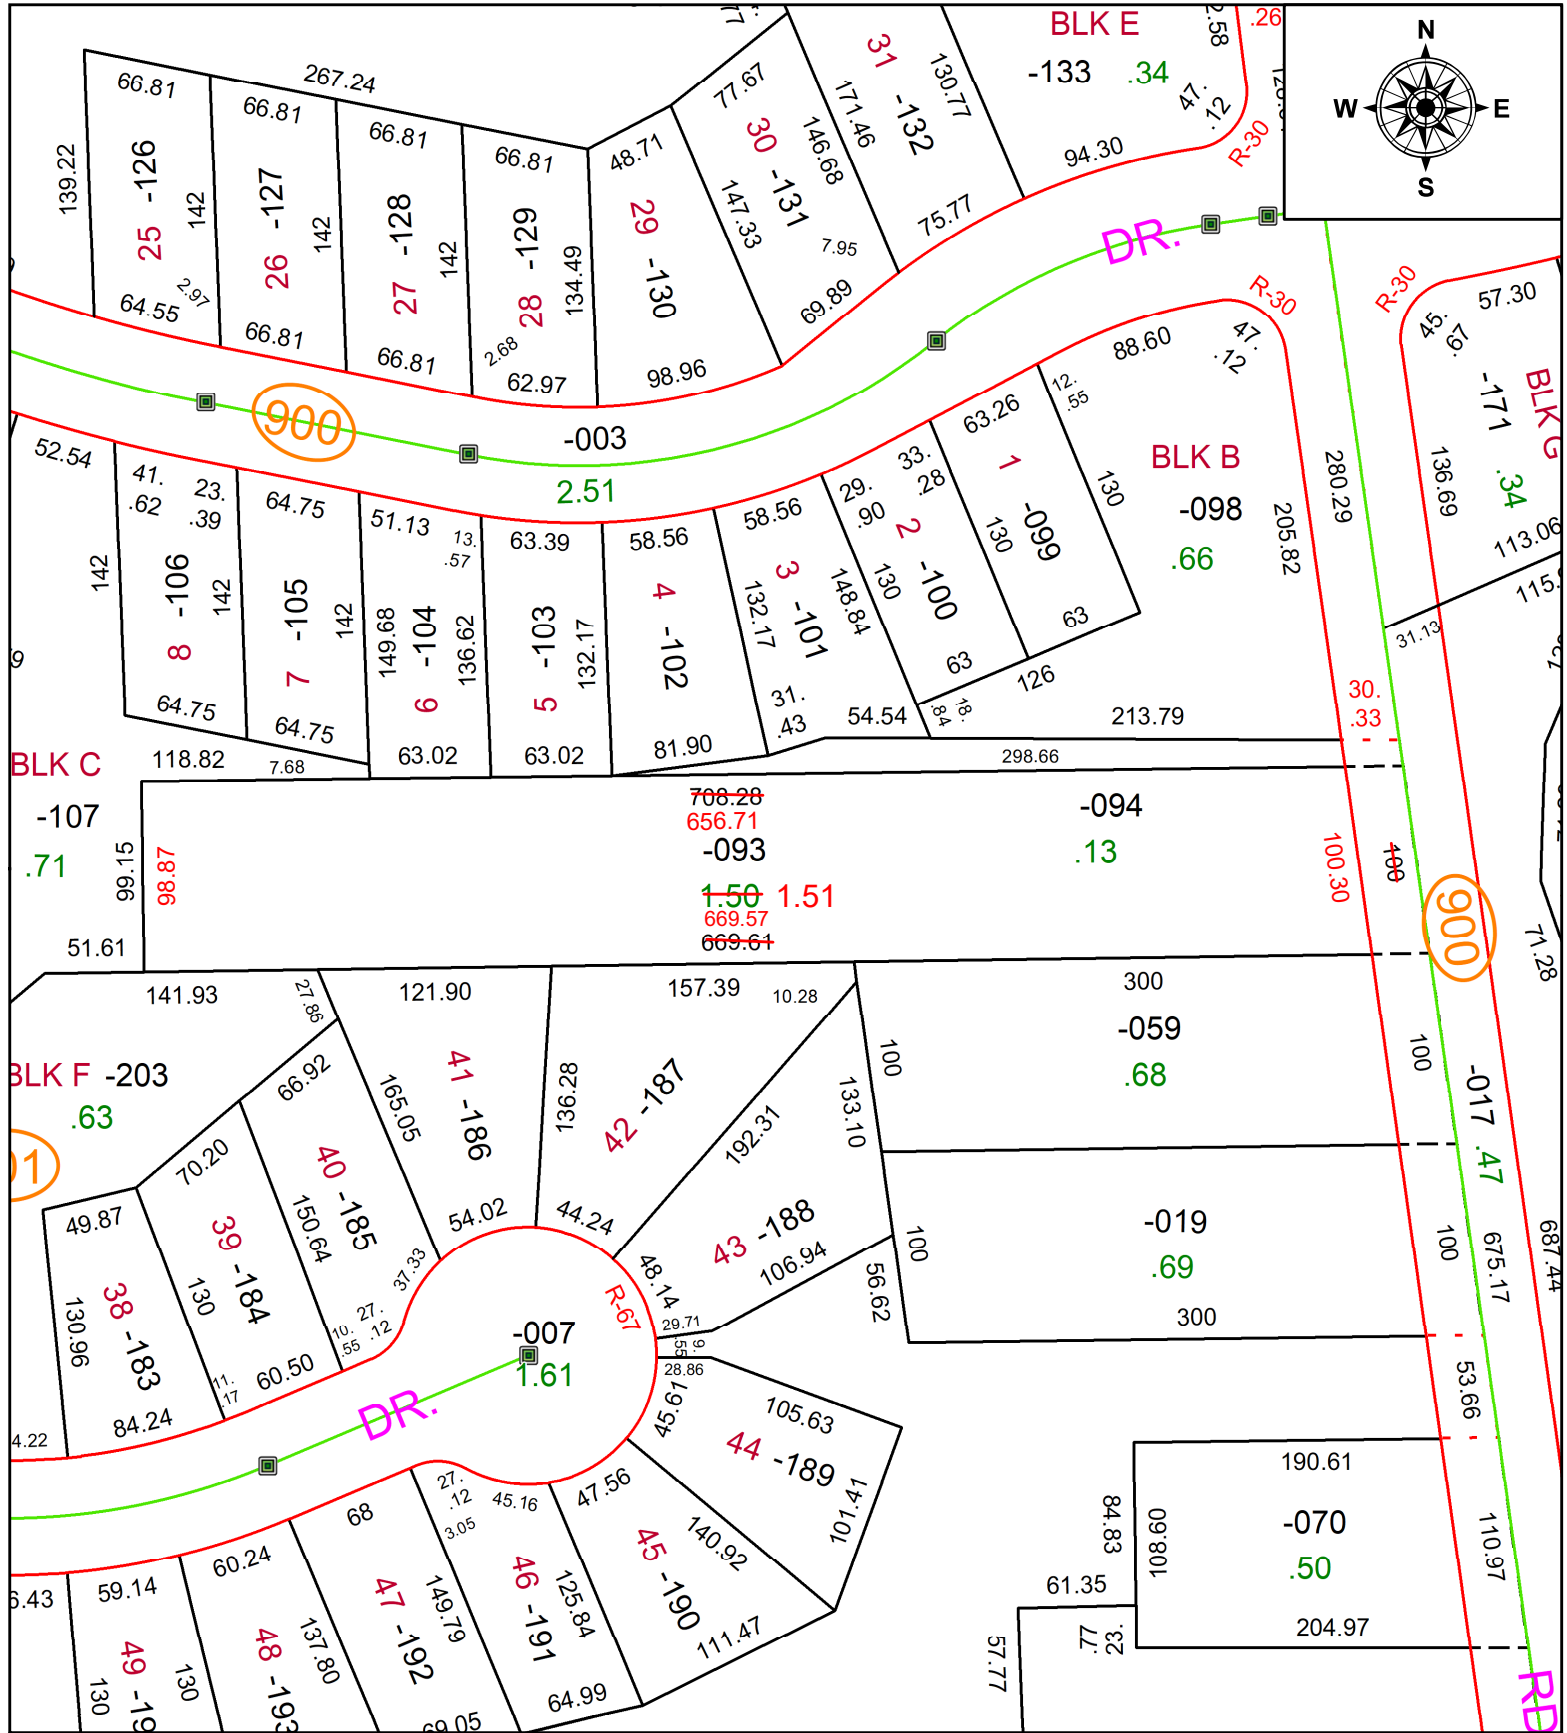

PARENT PARCEL: 04-00-002-101-093

CHILD PARCEL: **AC CORR PER SURV BY MICHAEL P. SPELLACY**

22-04861-A

STARTING POINT: C/L OF COURSEVIEW DR AND MOON RD

SPLITS/DEEDS PROCESSED
 LORAIN COUNTY TAX MAP DEPARTMENT
 226 MIDDLE AVE. ELYRIA, OH

SURVEYED BY: MICHAEL P. SPELLACY
CLOSURE: 1: 223277
MAP PAGE(S): 04-00-002
APPROVED BY: AC **DATE:** 5/12/2022
SCALE: 1" = 100 **PRIOR INSTRUMENT:** 2008-0274691