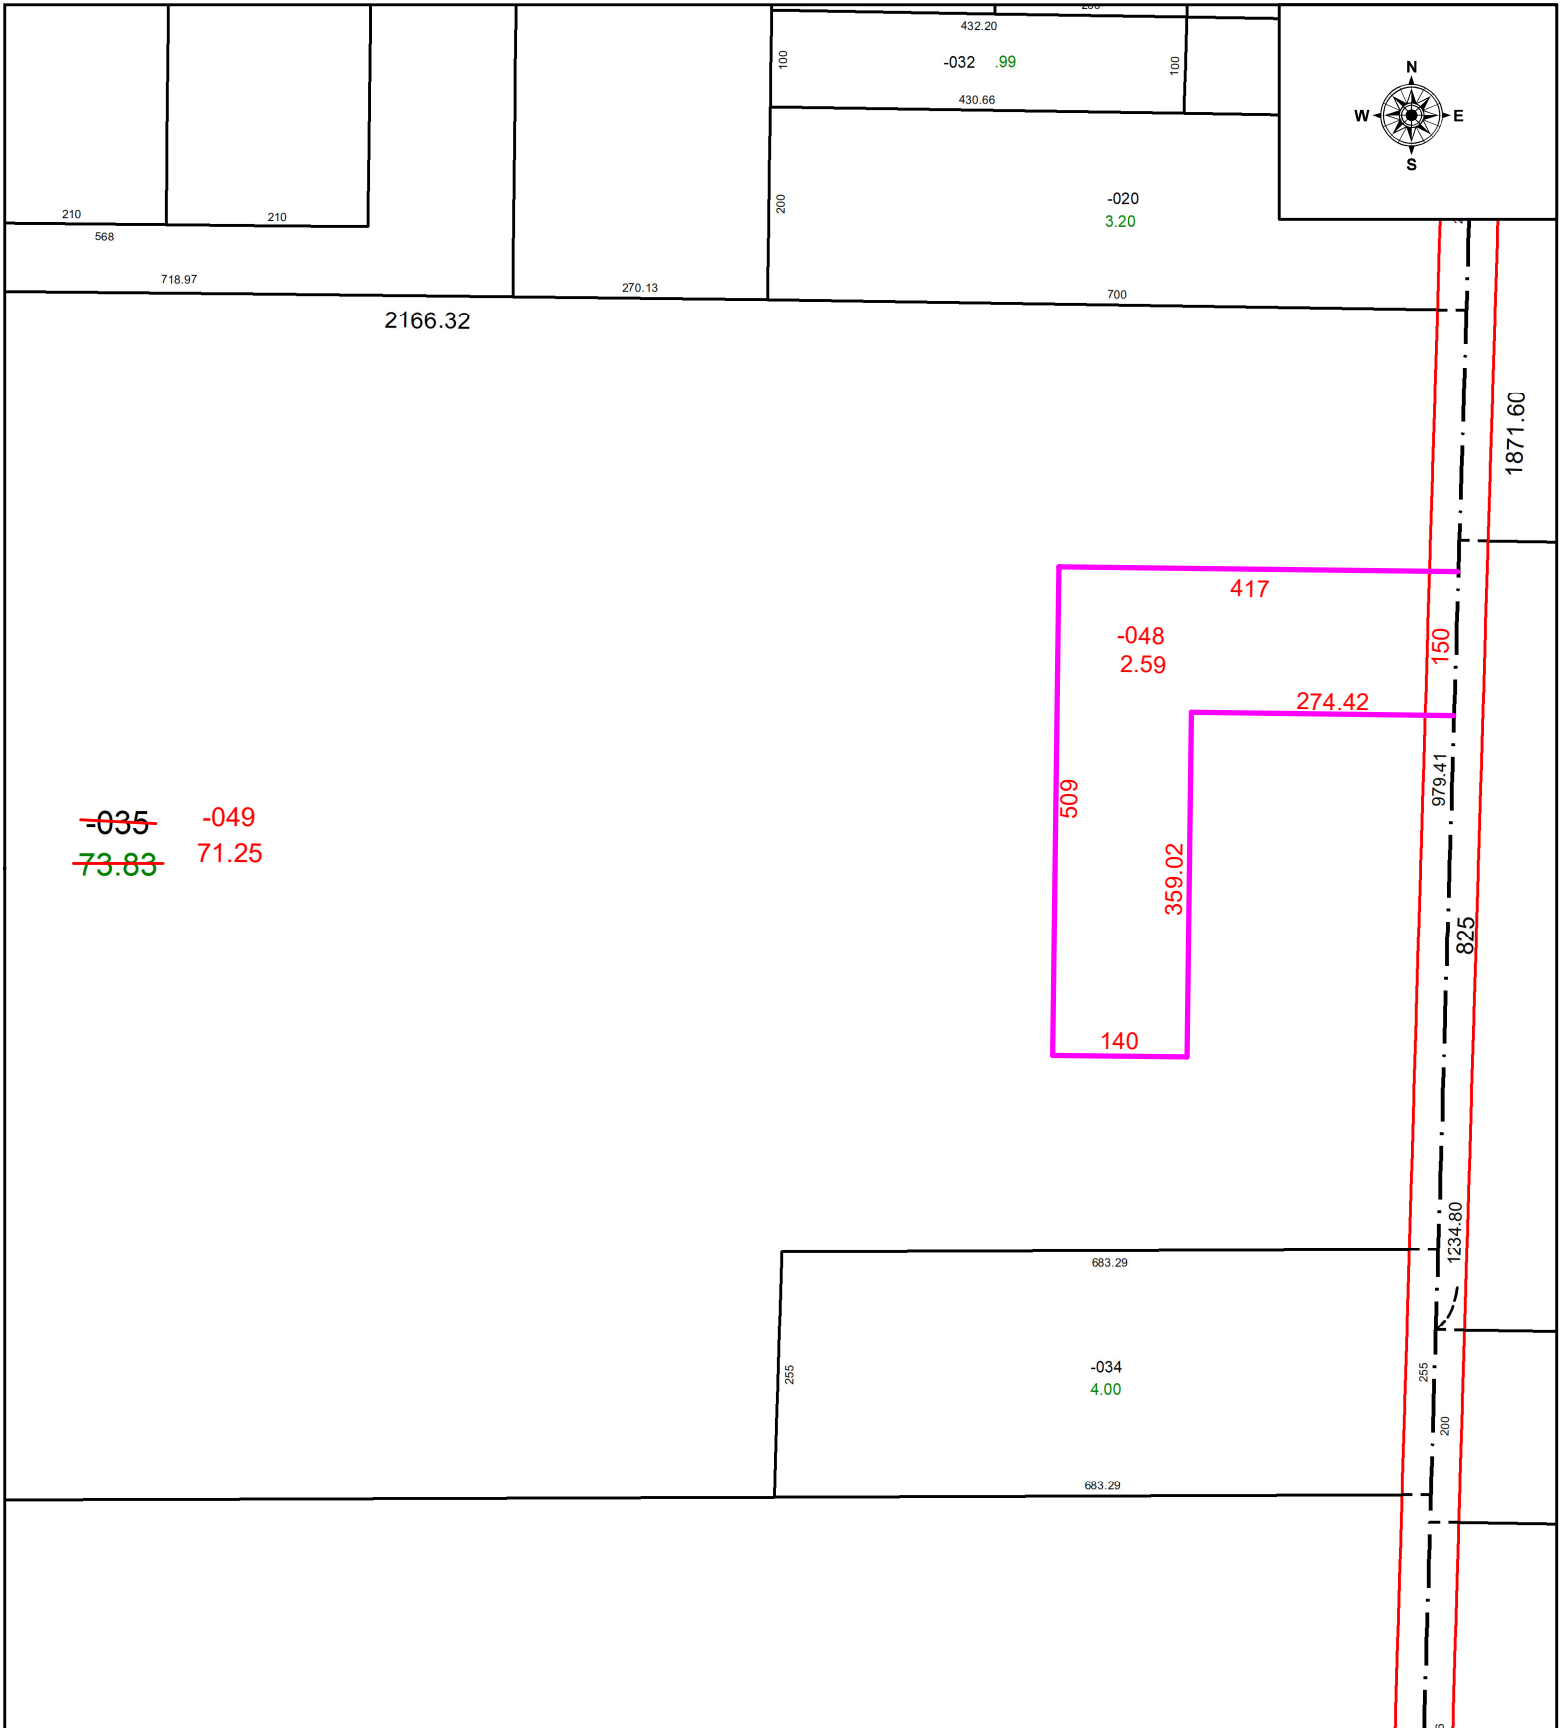

PARENT PARCEL: 09-00-021-000-035

CHILD PARCEL: 09-00-021-000-048 & -049

STARTING POINT: MONUMENT BOX @ NORTHEASTERLY CORNER OF O.L. 21 & C/LS OF RUSSIA RD & QUARRY RD

24-04854

**SPLITS/DEEDS PROCESSED**  
 LORAIN COUNTY TAX MAP DEPARTMENT  
 226 MIDDLE AVE. ELYRIA, OH

SURVEYED BY: LOUIS GIFFELS SURVEY # 51179  
 CLOSURE: 1: 372768  
 MAP PAGE(S): 09-00-021  
 APPROVED BY: WRZ DATE: 5/9/2024  
 SCALE: 1" = 200 PRIOR INSTRUMENT: #2023-0907183