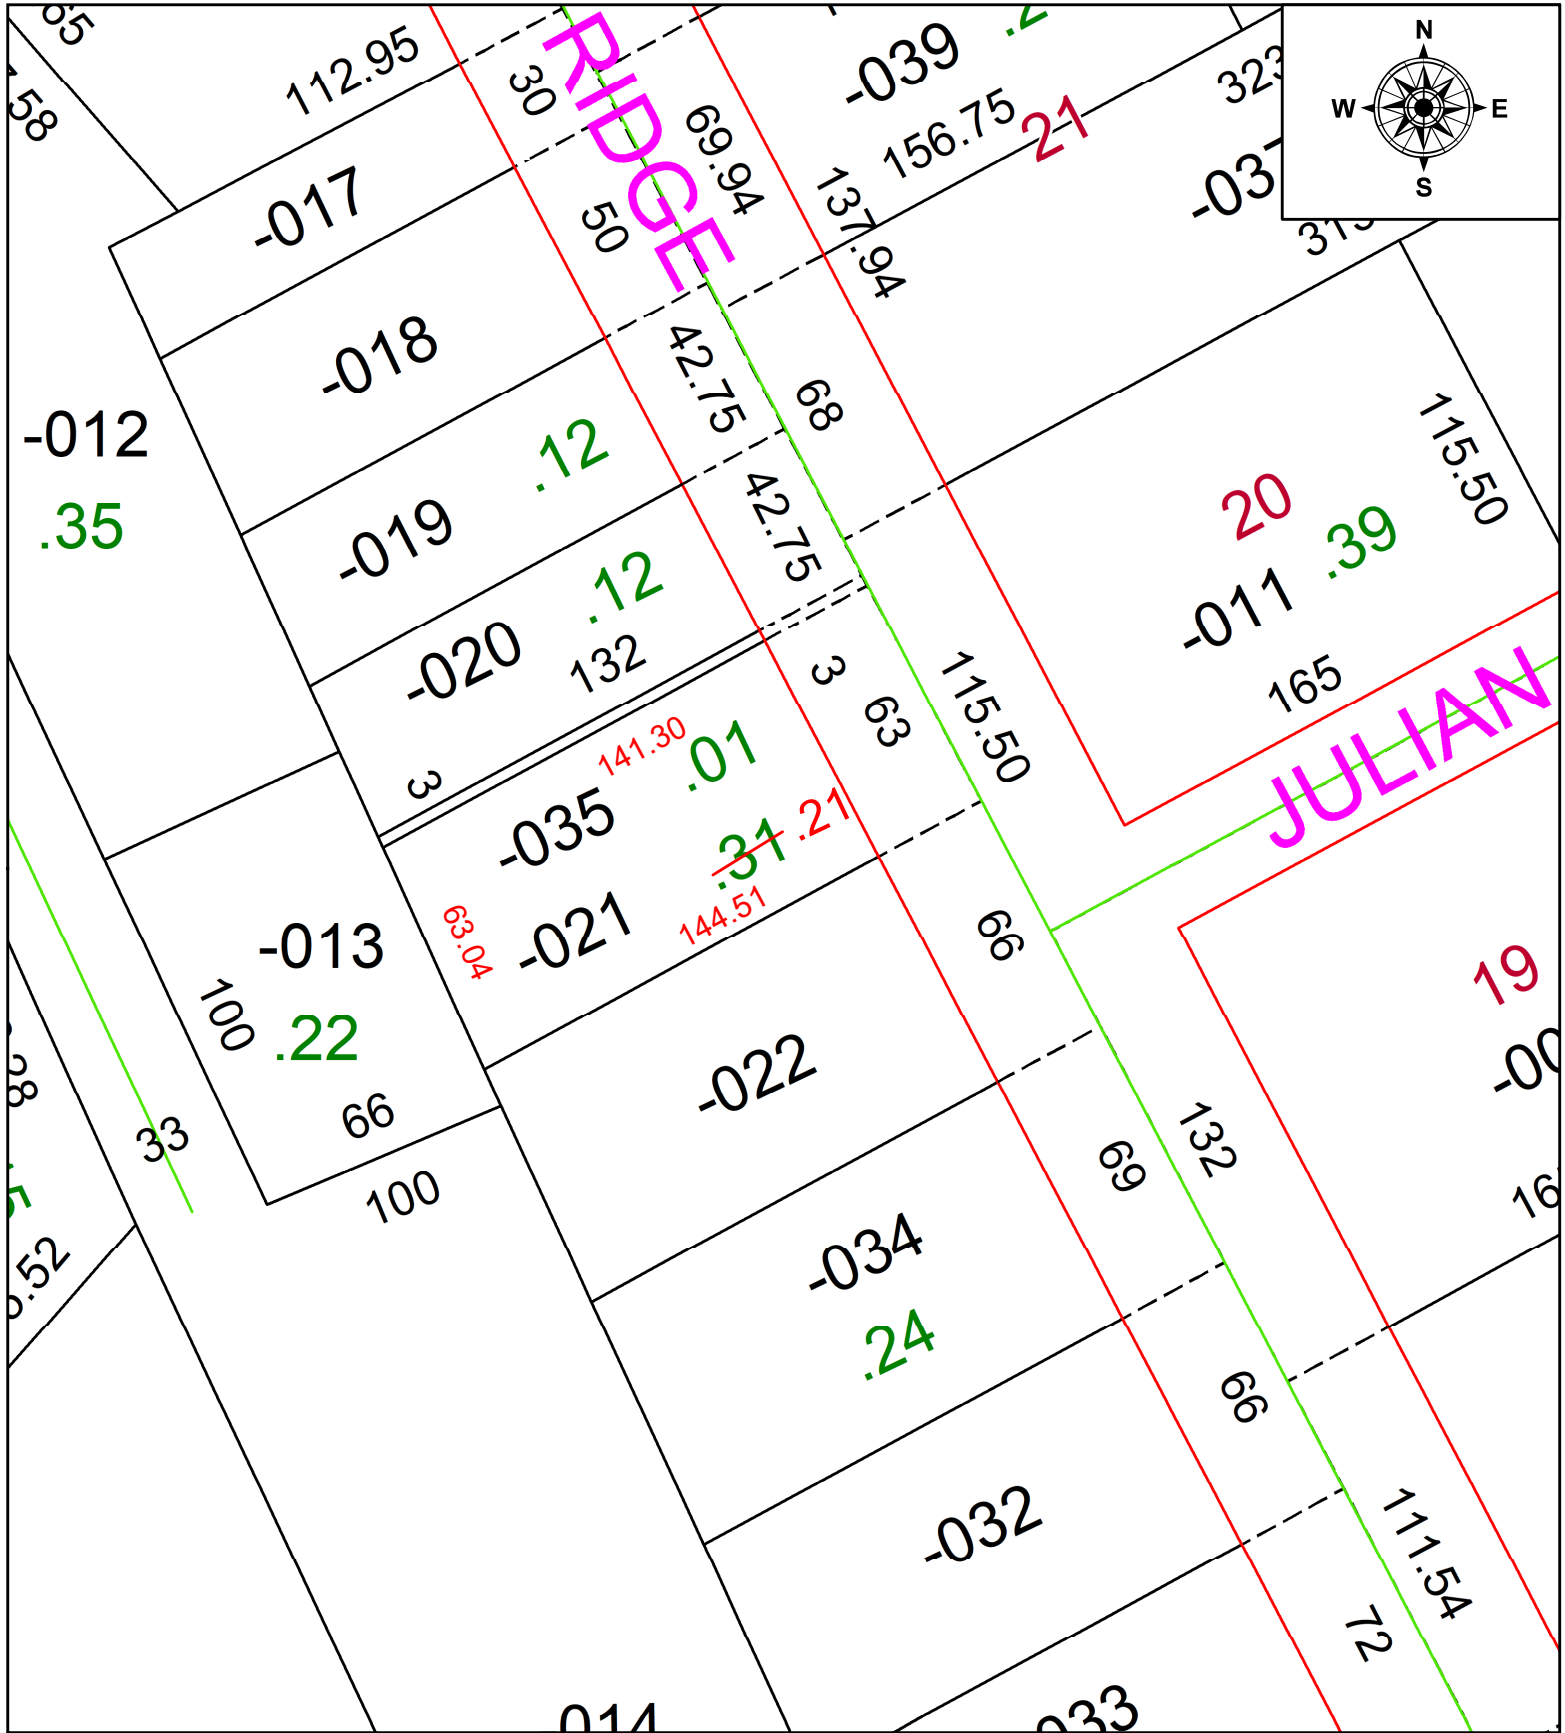

PARENT PARCEL: 04-00-010-115-021

CHILD PARCEL: **AC CORR PER SURVEY BY SEAN A. BOLAND**

22-04850-C

STARTING POINT: C/L OF DETROIT RD AND STONEY RIDGE

SPLITS/DEEDS PROCESSED
 LORAIN COUNTY TAX MAP DEPARTMENT
 226 MIDDLE AVE. ELYRIA, OH

SURVEYED BY:	SEAN A. BOLAND
CLOSURE:	1: 103807
MAP PAGE(S):	04-00-010-G
APPROVED BY:	AC DATE: 4/29/2022
SCALE:	1" = 50 PRIOR INSTRUMENT: 2022- 0865777