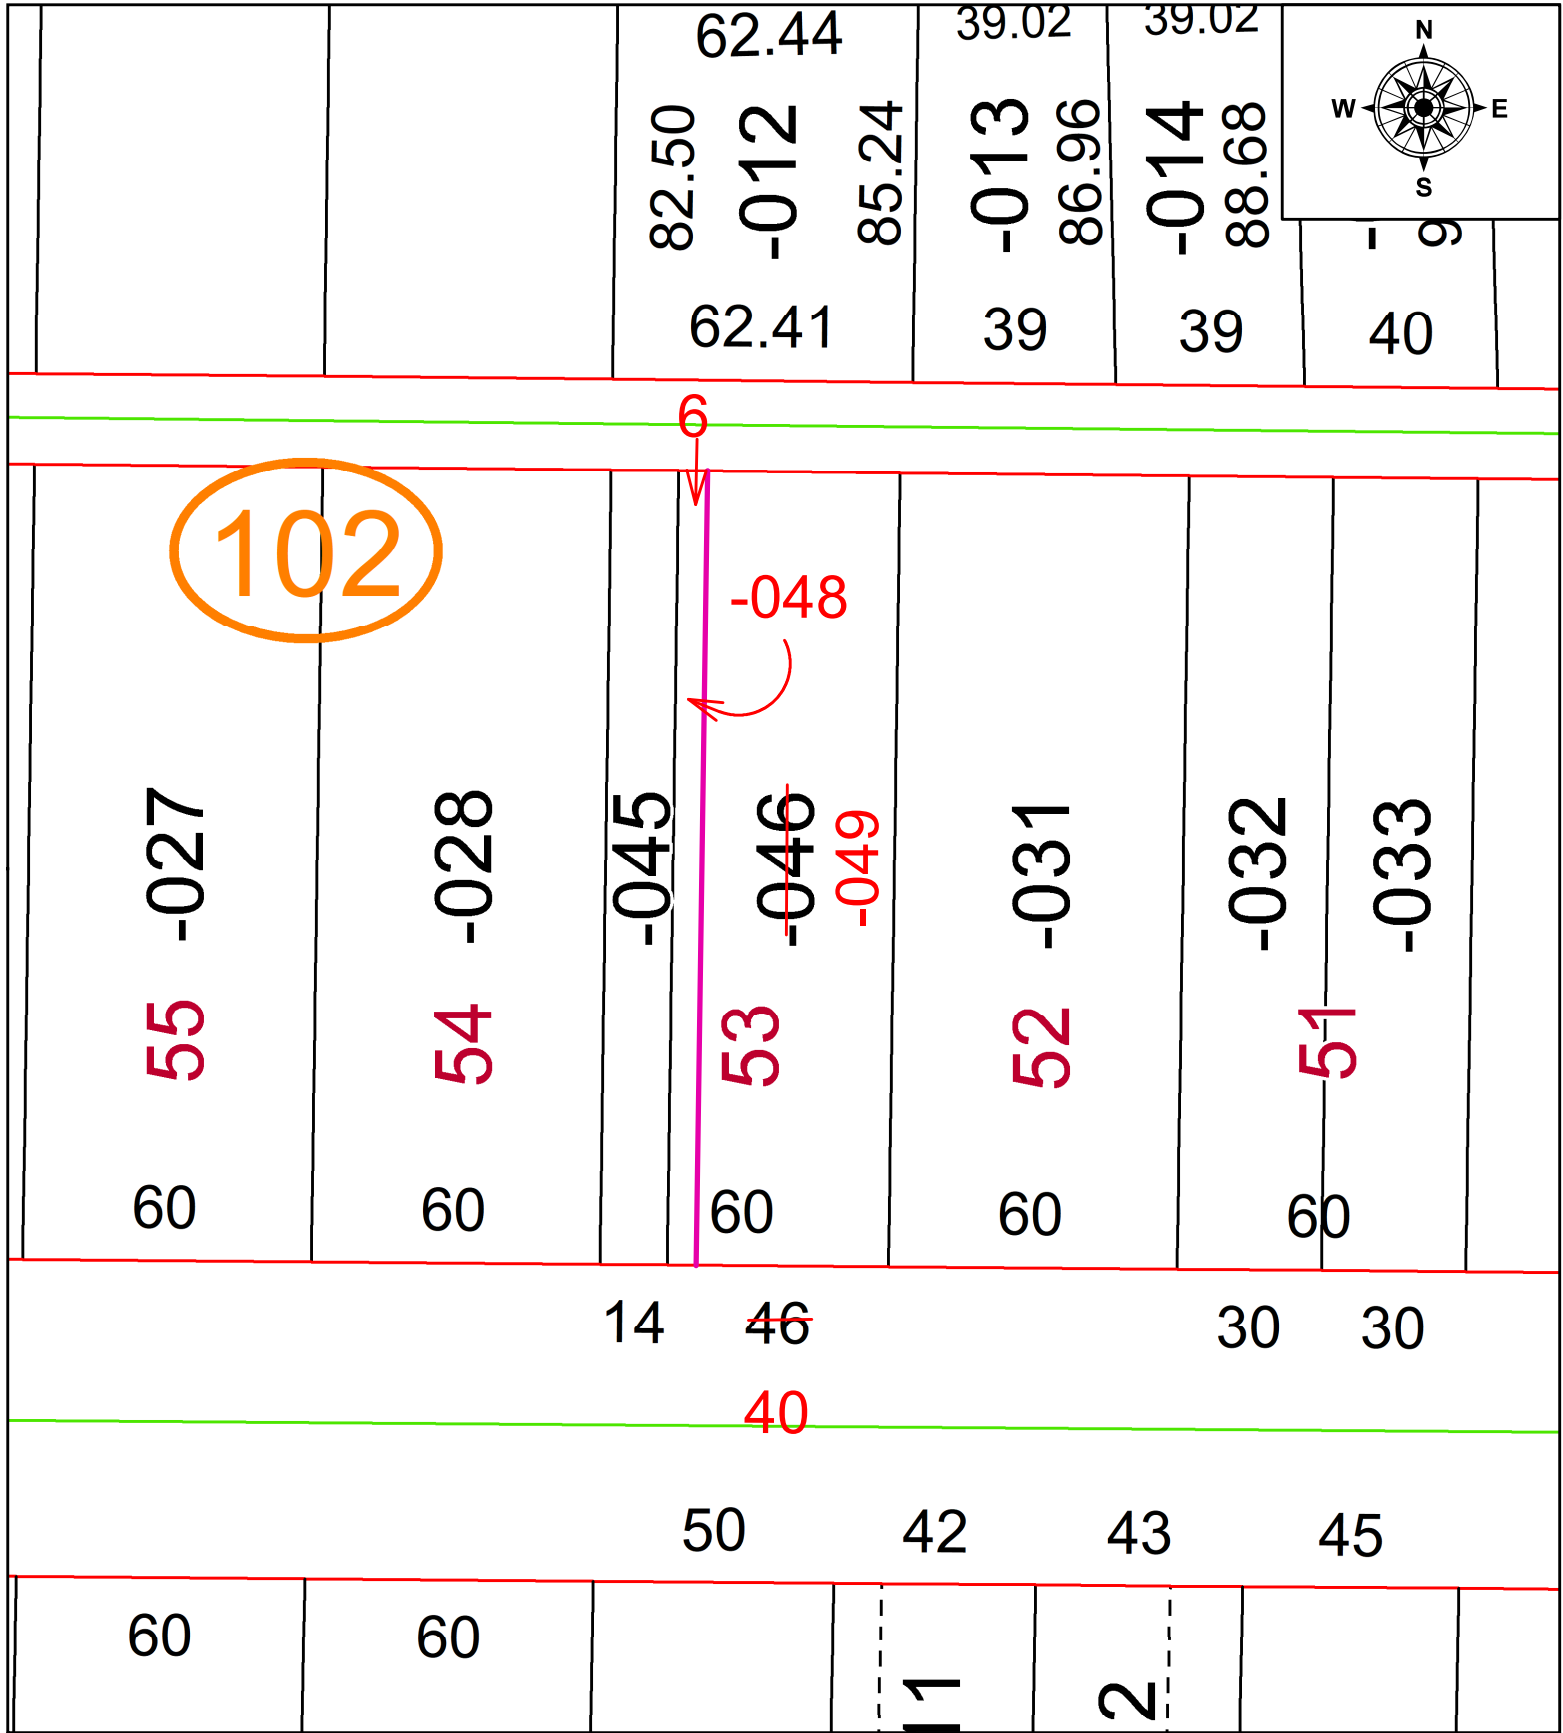

PARENT PARCEL: 06-24-083-102-046

CHILD PARCEL: 06-24-083-102-048 & -049

STARTING POINT: **UNCOMBINATION**

22-04842-U

SPLITS/DEEDS PROCESSED
LORAIN COUNTY TAX MAP DEPARTMENT
226 MIDDLE AVE. ELYRIA, OH

SURVEYED BY:	N/A
CLOSURE:	N/A
MAP PAGE(S):	06-80
APPROVED BY:	AC DATE: 4/21/2022
SCALE:	1" = 40' PRIOR INSTRUMENT: 2022- 0859404