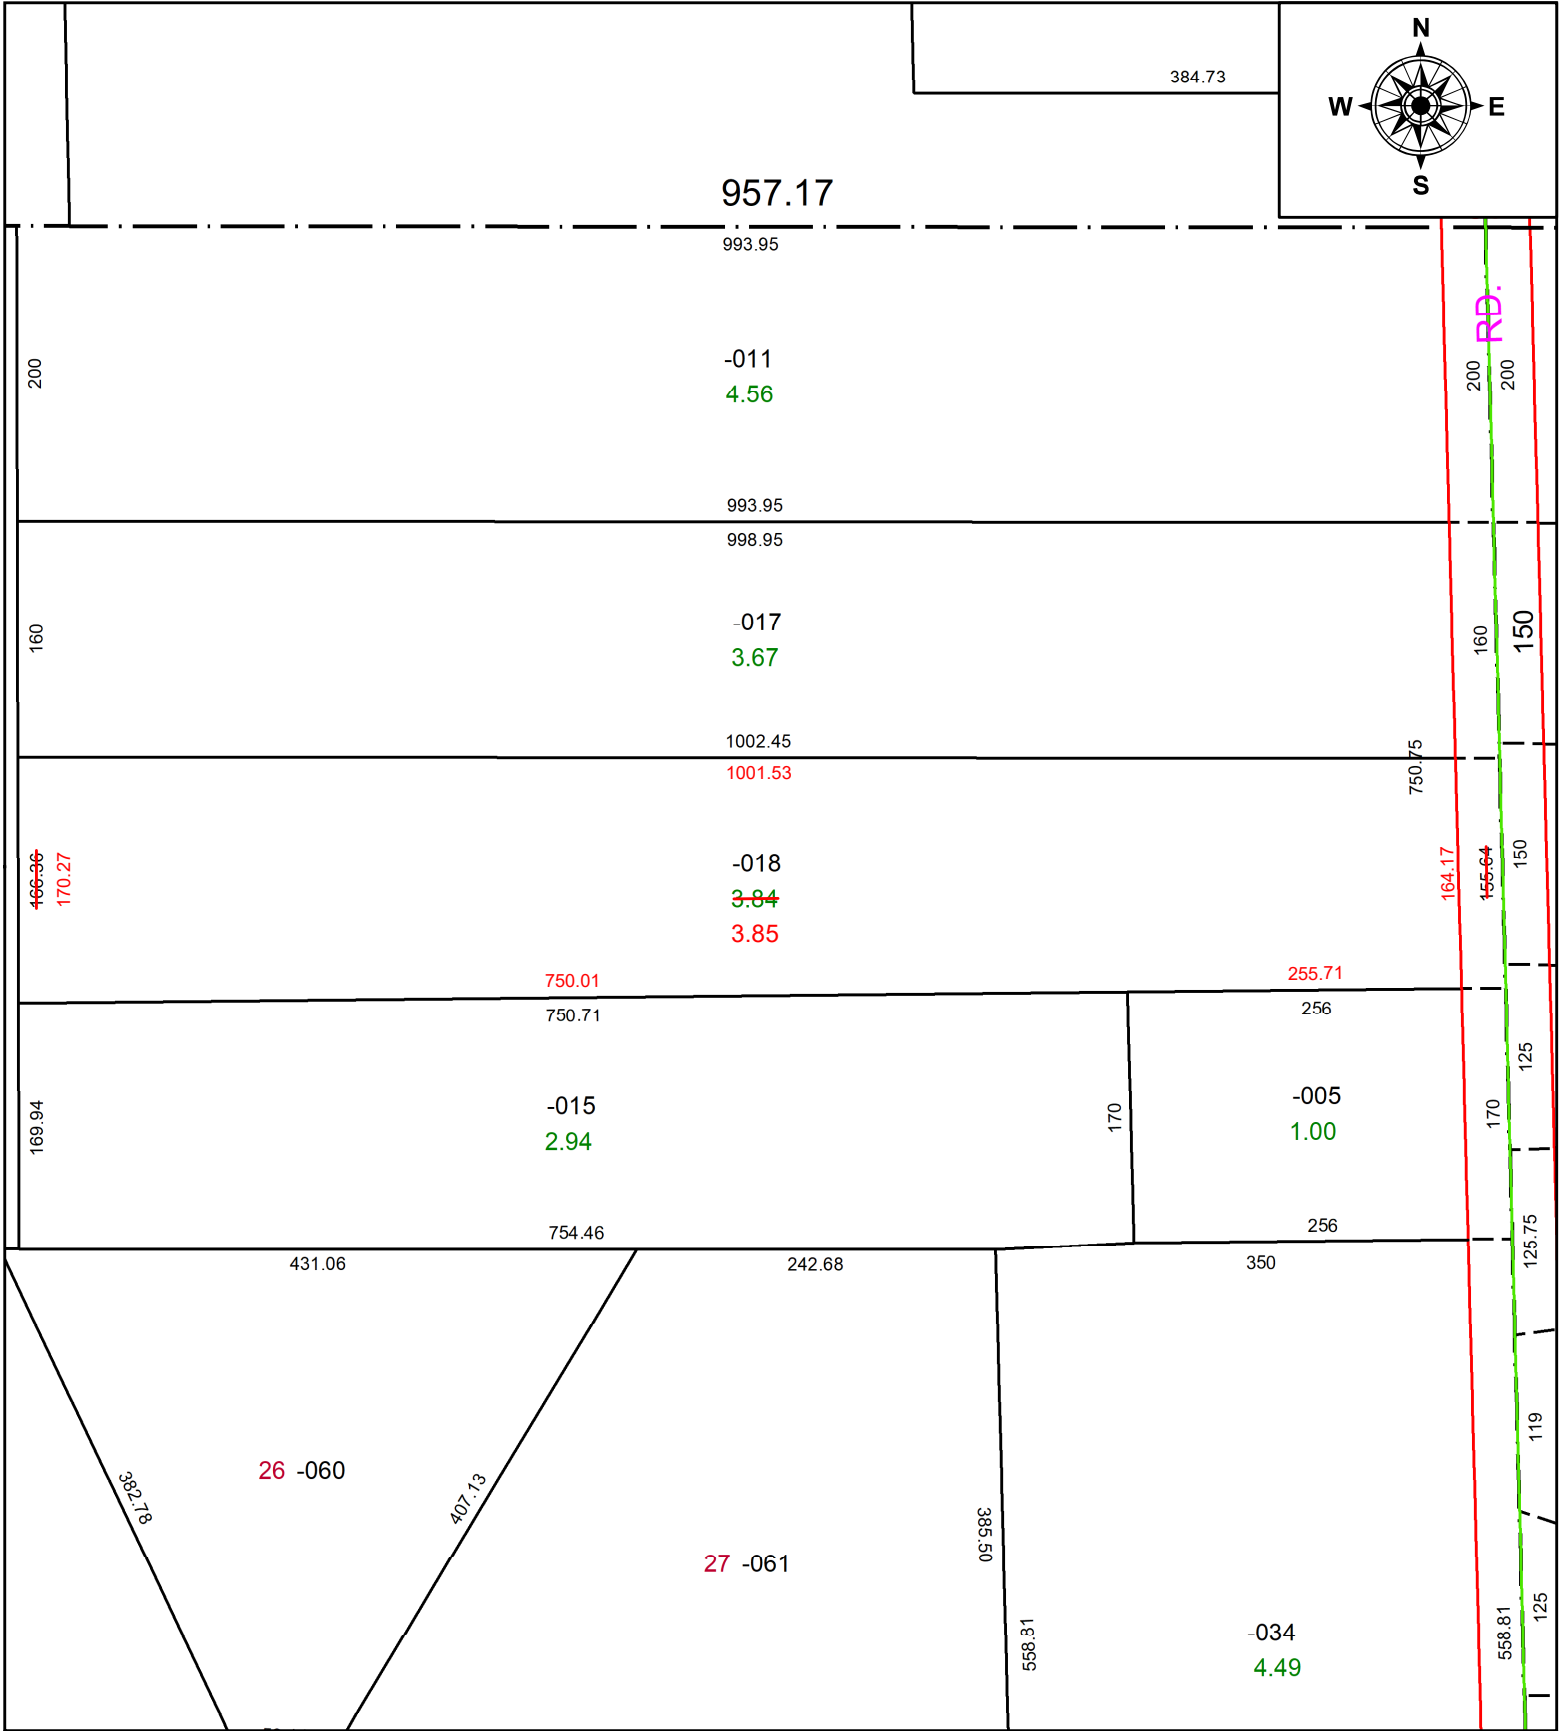

PARENT PARCEL: 01-00-054-000-018

CHILD PARCEL: **AC CORR PER SURV BY TIMOTHY D. HOZALSKI**

STARTING POINT: C/L OF BAUMHARDT RD AND NE CORNER OF O/L 54

22-04835-C

**SPLITS/DEEDS PROCESSED**  
 LORAIN COUNTY TAX MAP DEPARTMENT  
 226 MIDDLE AVE. ELYRIA, OH

**SURVEYED BY:** TIMOTHY D. HOZALSKI

**CLOSURE:** 1: 257408

**MAP PAGE(S):** 01-00-054-B

**APPROVED BY:** AC **DATE:** 4/8/2022

**SCALE:** 1" = 130 **PRIOR INSTRUMENT:** 2021- 0840051