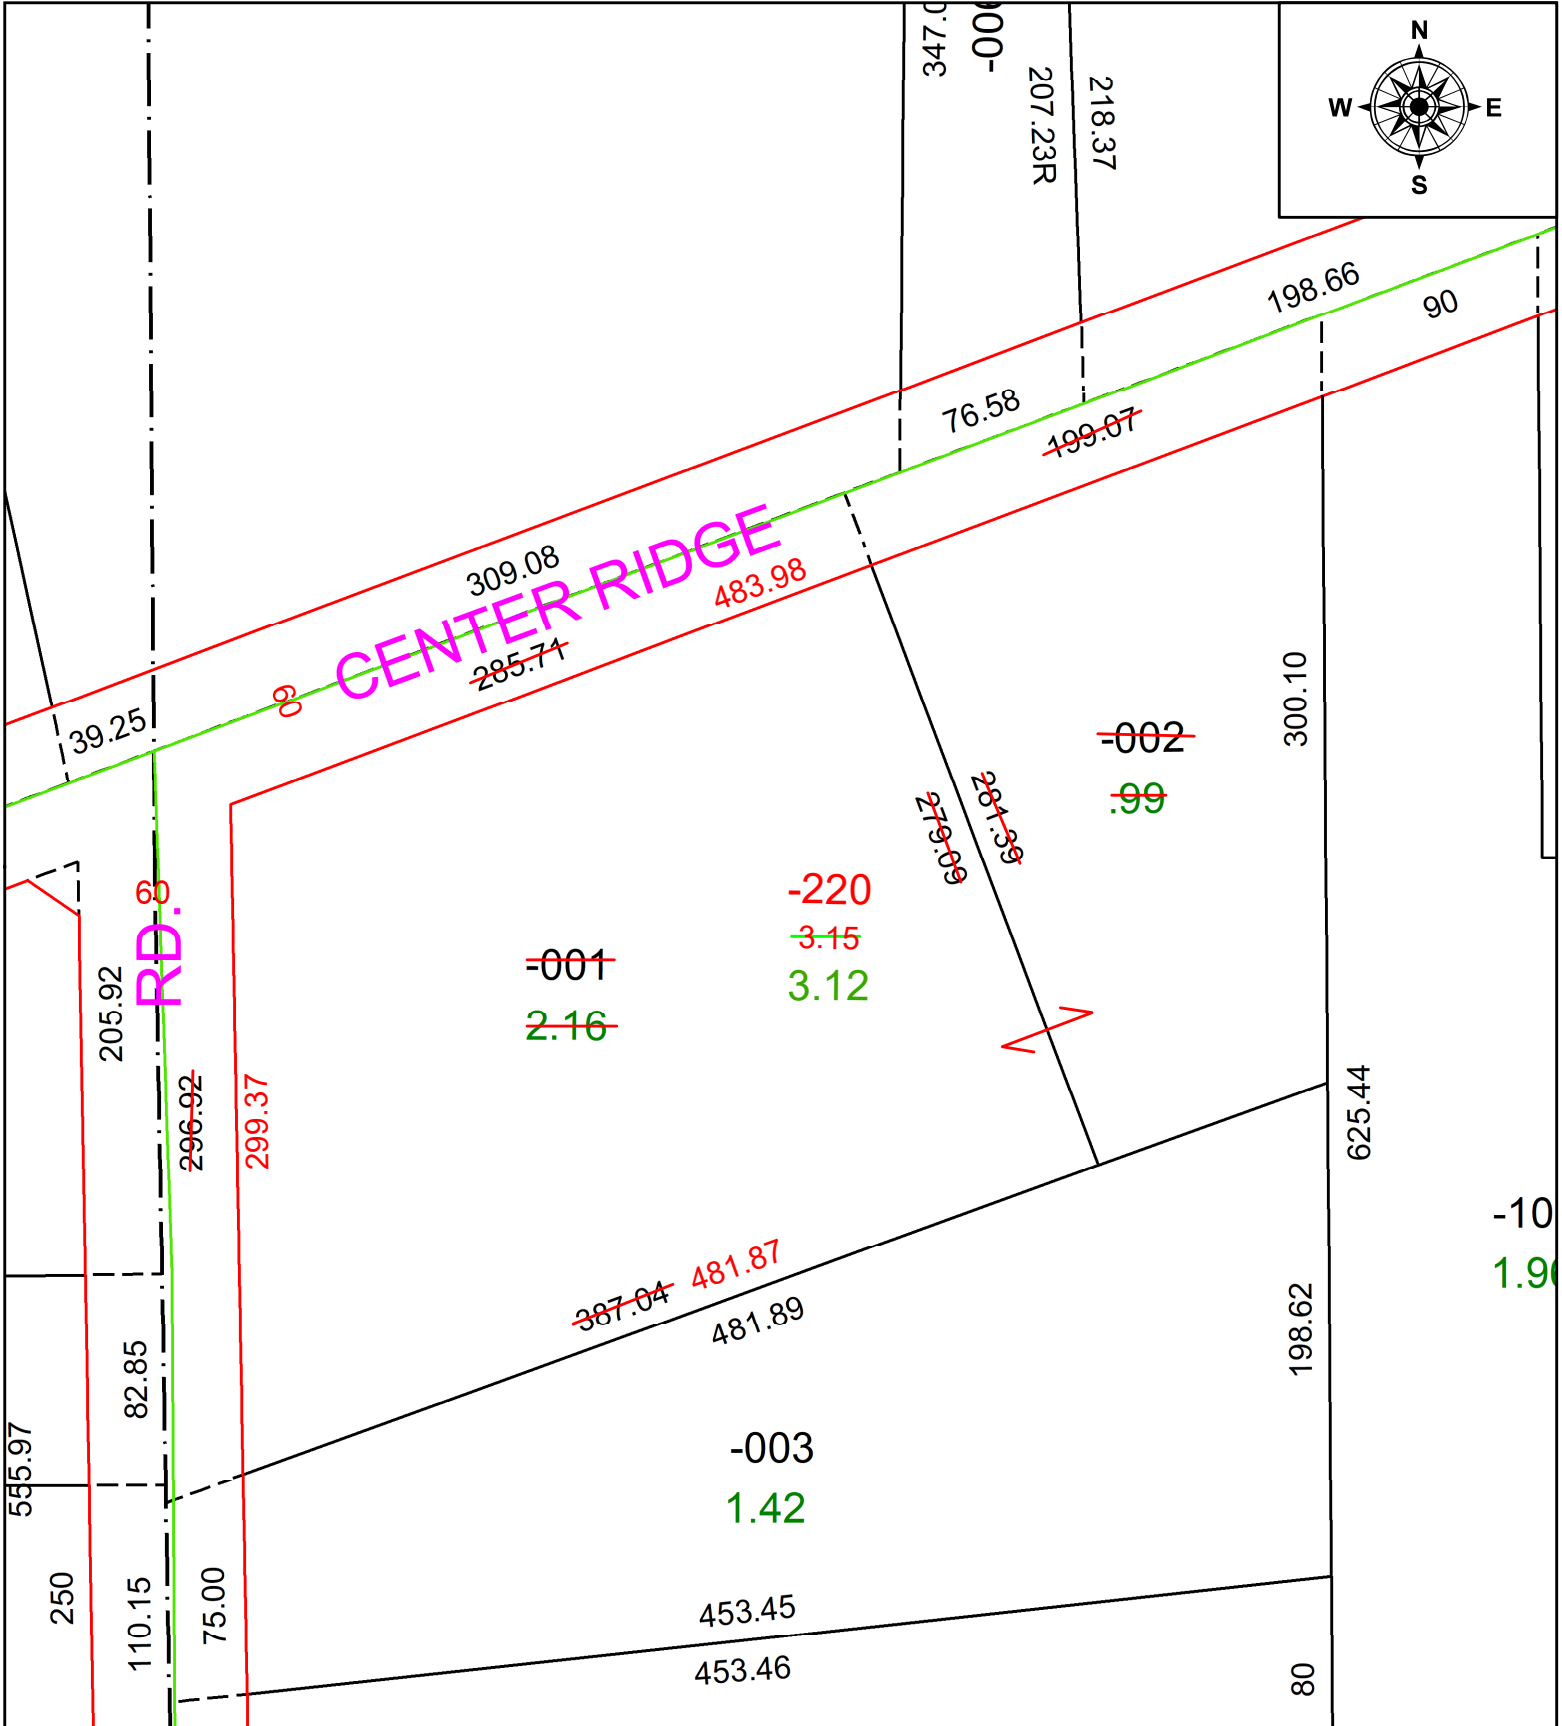

PARENT PARCEL: 07-00-028-103-001 & -002

CHILD PARCEL: 07-00-028-103-220

STARTING POINT: **AC CORR PER SURV BY RICHARD J. KOLE**

24-04830

SPLITS/DEEDS PROCESSED
 LORAIN COUNTY TAX MAP DEPARTMENT
 226 MIDDLE AVE. ELYRIA, OH

SURVEYED BY: RICHARD J. KOLE **SURV # 51135**
CLOSURE: 1: 417519
MAP PAGE(S): 07-00-029
APPROVED BY: AC **DATE:** March 12, 2024
SCALE: 1 in = 75 ft **PRIOR INSTRUMENT:** 2022- 0880351