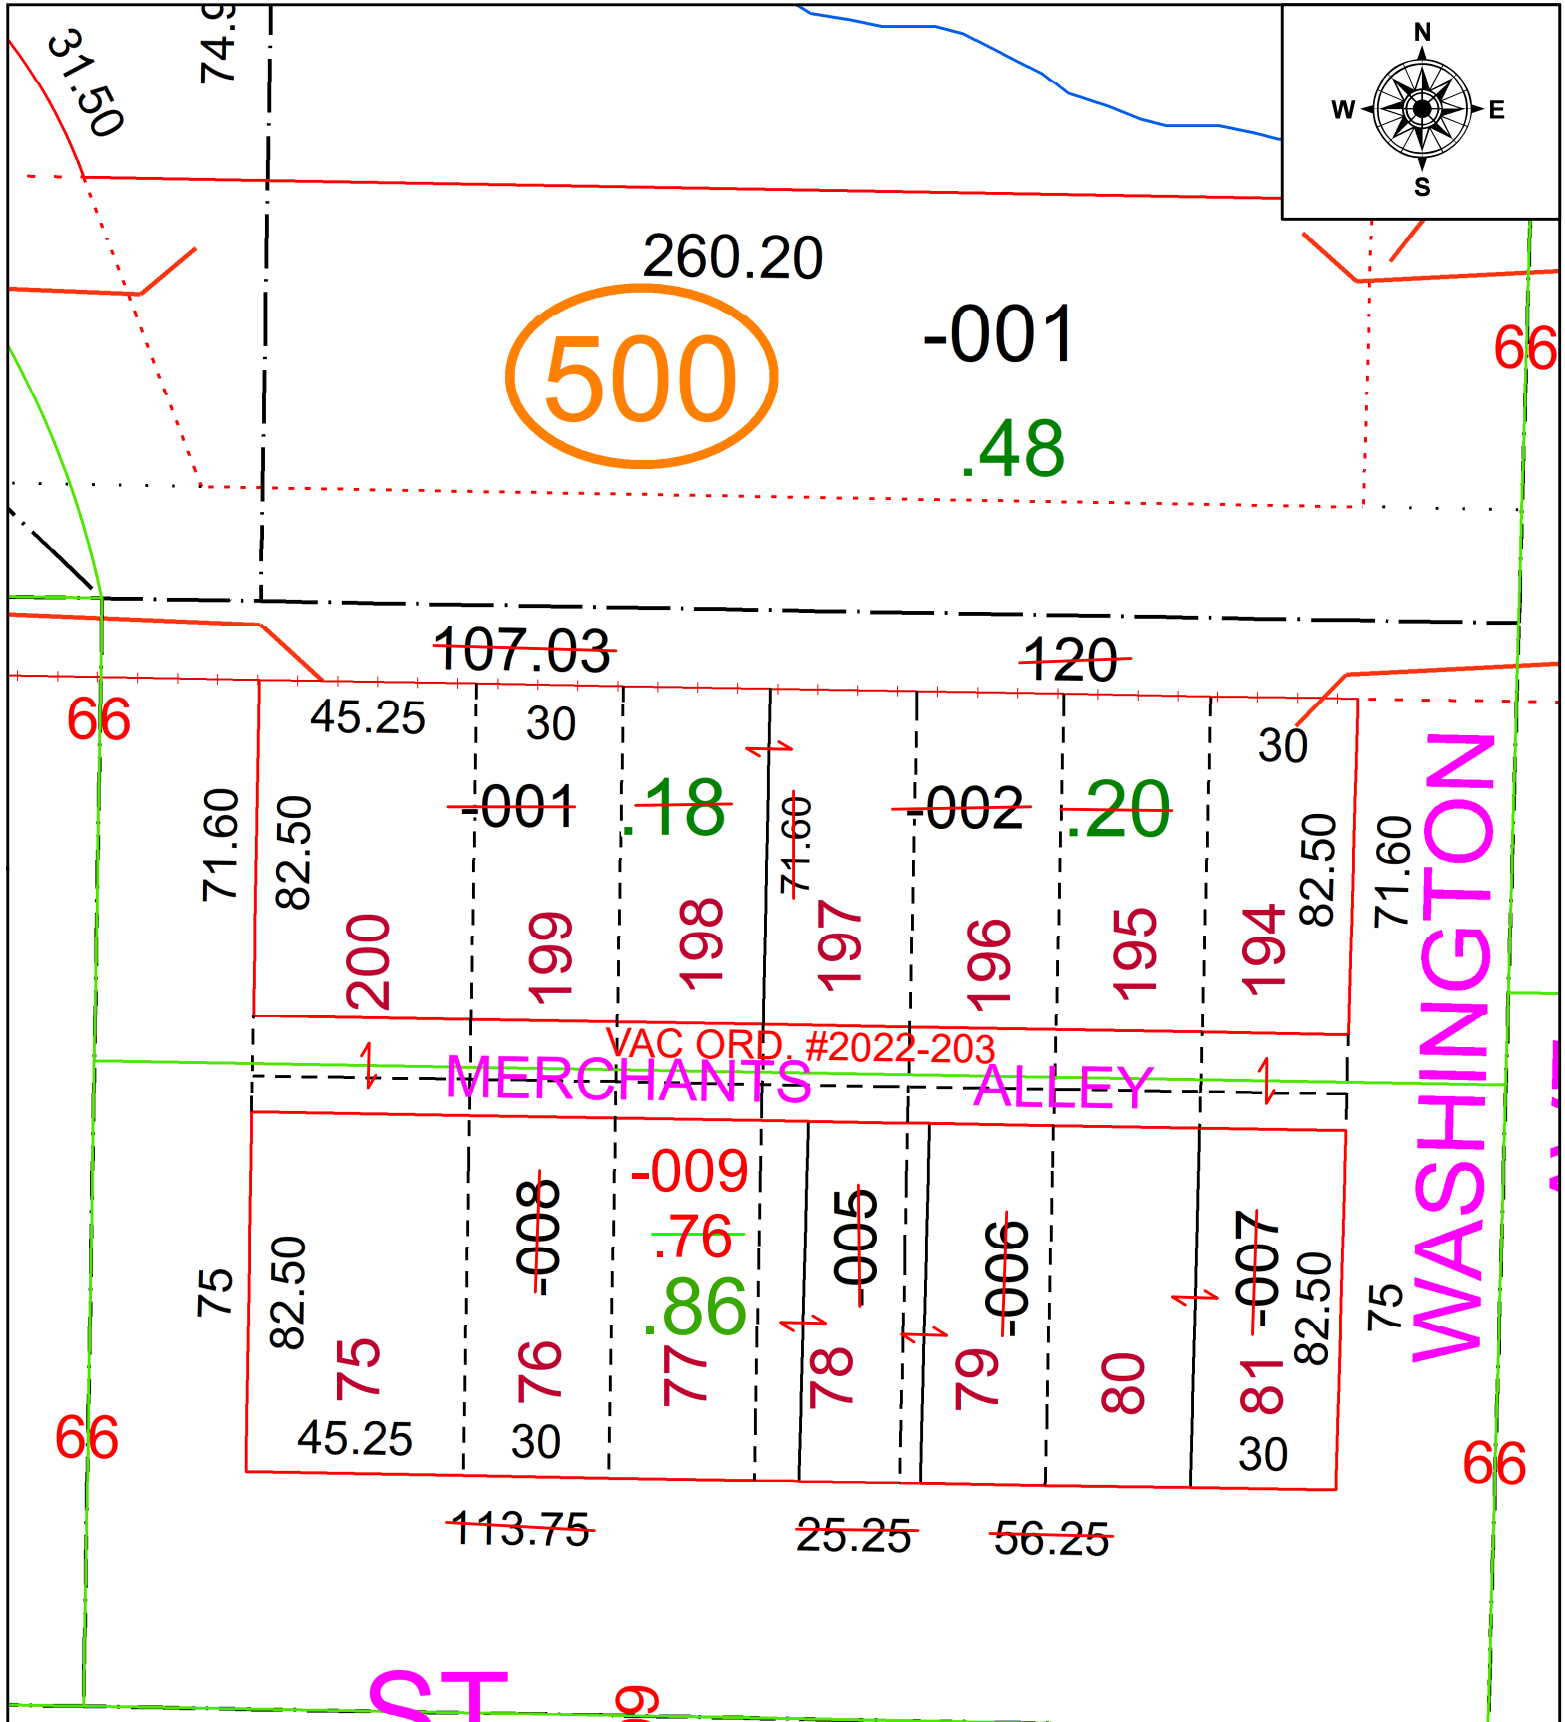

PARENT PARCEL: 06-26-077-000-001, -002, 005, -006, -007, & -008

CHILD PARCEL: 06-26-077-000-009

STARTING POINT: C/L OF KERSTETTER WAY AND BROAD ST **AC CORR PER SURV BY AMY M. KELLY**

24-04825

SPLITS/DEEDS PROCESSED
 LORAIN COUNTY TAX MAP DEPARTMENT
 226 MIDDLE AVE. ELYRIA, OH

SURVEYED BY: AMY M. KELLY SURV # 51131
 CLOSURE: 1: 590336
 MAP PAGE(S): 06-26
 APPROVED BY: AC DATE: March 07, 2024
 SCALE: 1 in = 40 ft PRIOR INSTRUMENT: 2021- 0851583