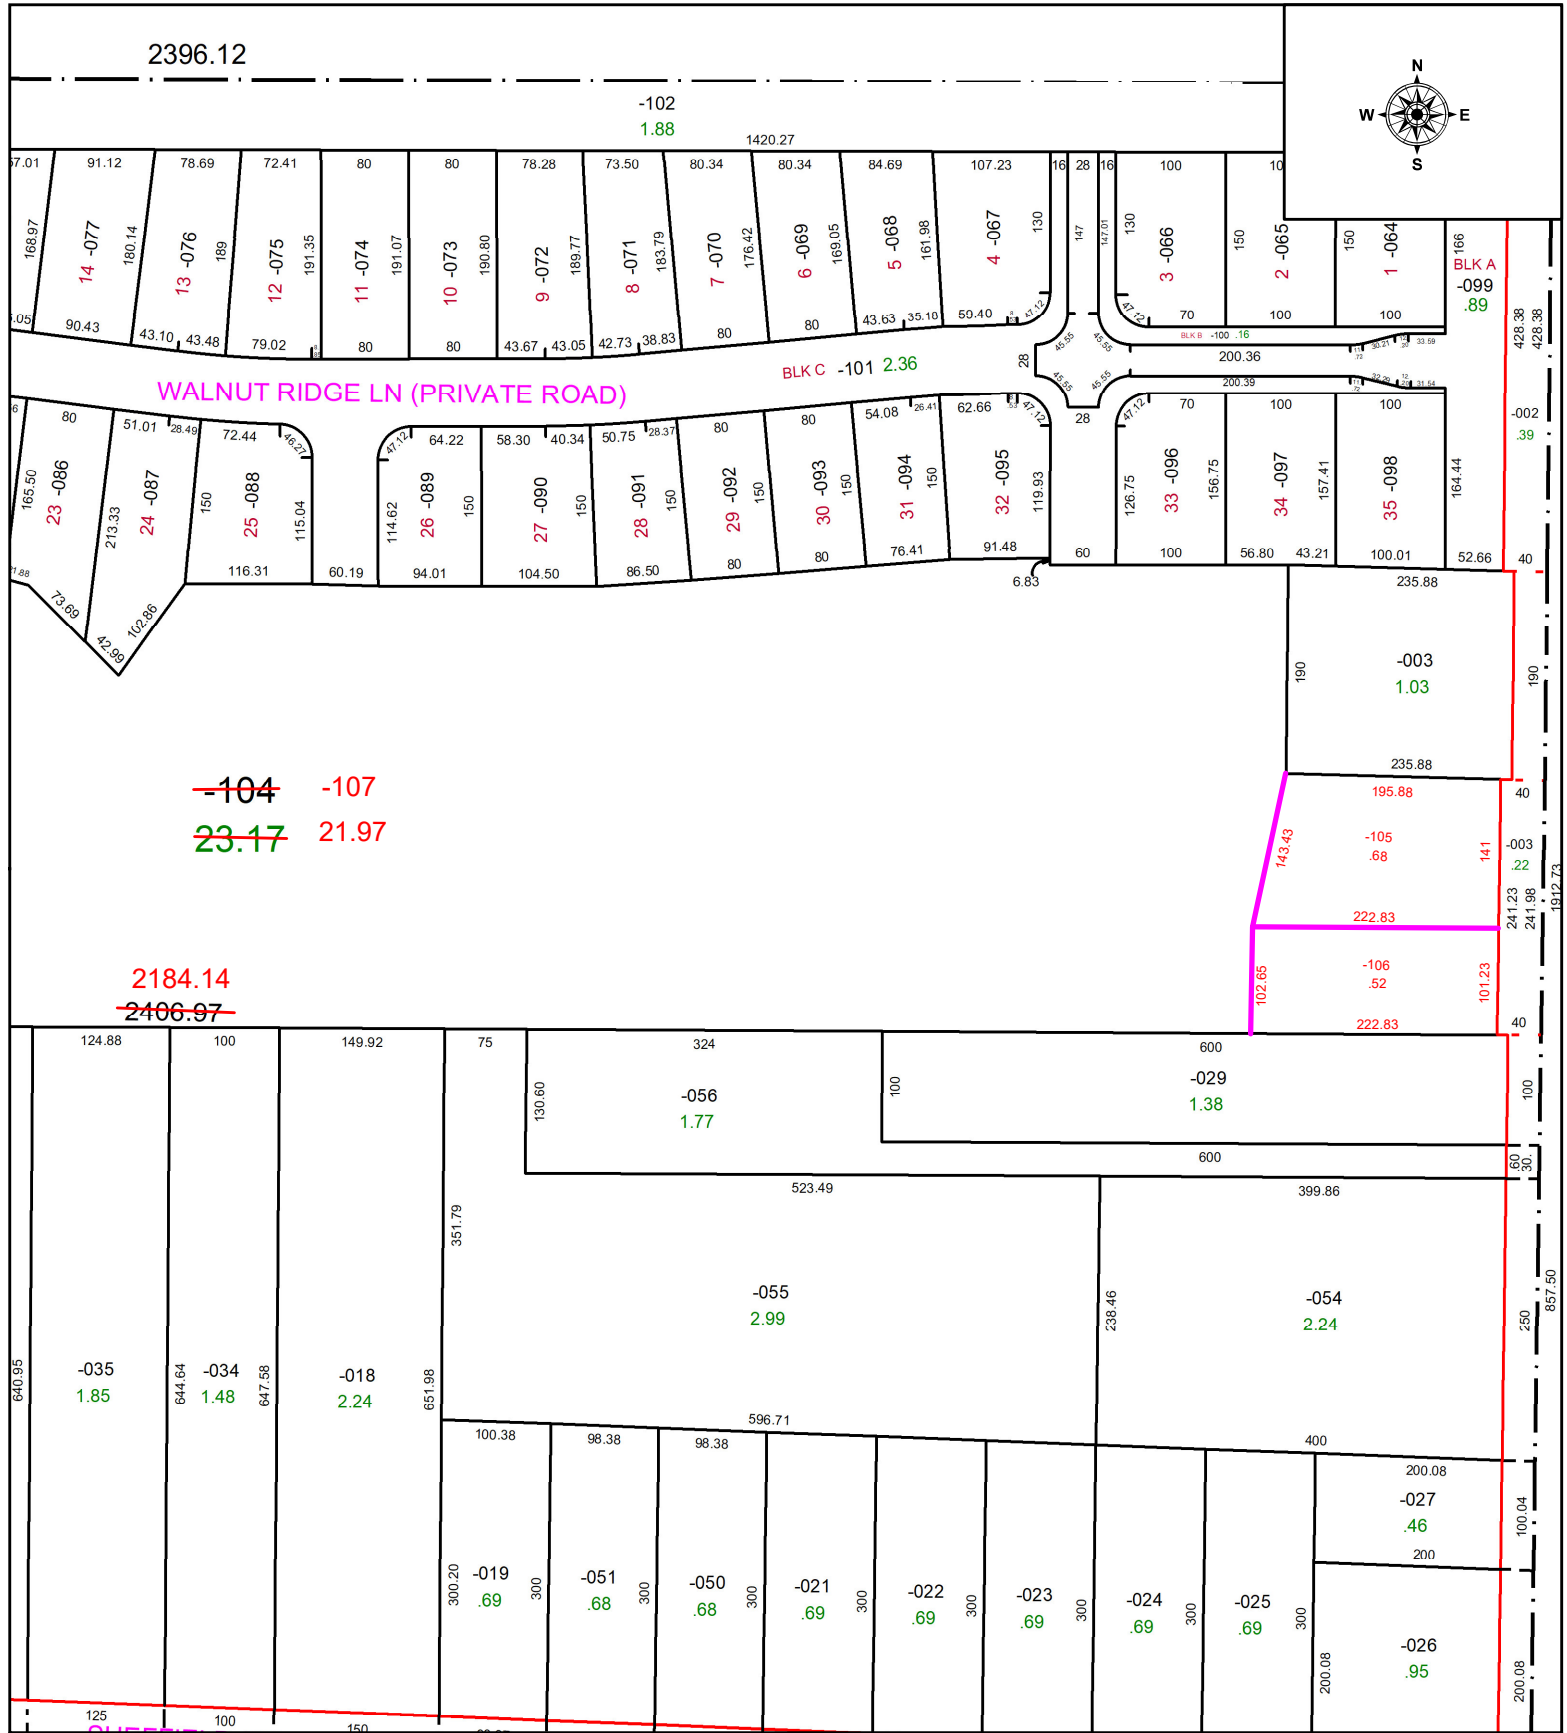

PARENT PARCEL: 03-00-015-000-104

CHILD PARCEL: 03-00-015-000-105, -106, & -107

STARTING POINT: MONUMENT BOX @ INTERSECTION OF ABBE RD & FRENCH CREEK RD

24-04823

**SPLITS/DEEDS PROCESSED**  
 LORAIN COUNTY TAX MAP DEPARTMENT  
 226 MIDDLE AVE. ELYRIA, OH

SURVEYED BY: JOHN DECHANT JR. SURVEY # 51127  
 CLOSURE: 1: 332865  
 MAP PAGE(S): 03-00-015  
 APPROVED BY: WRZ DATE: 2/28/2024  
 SCALE: 1" = 175 PRIOR INSTRUMENT: #2024-0003527