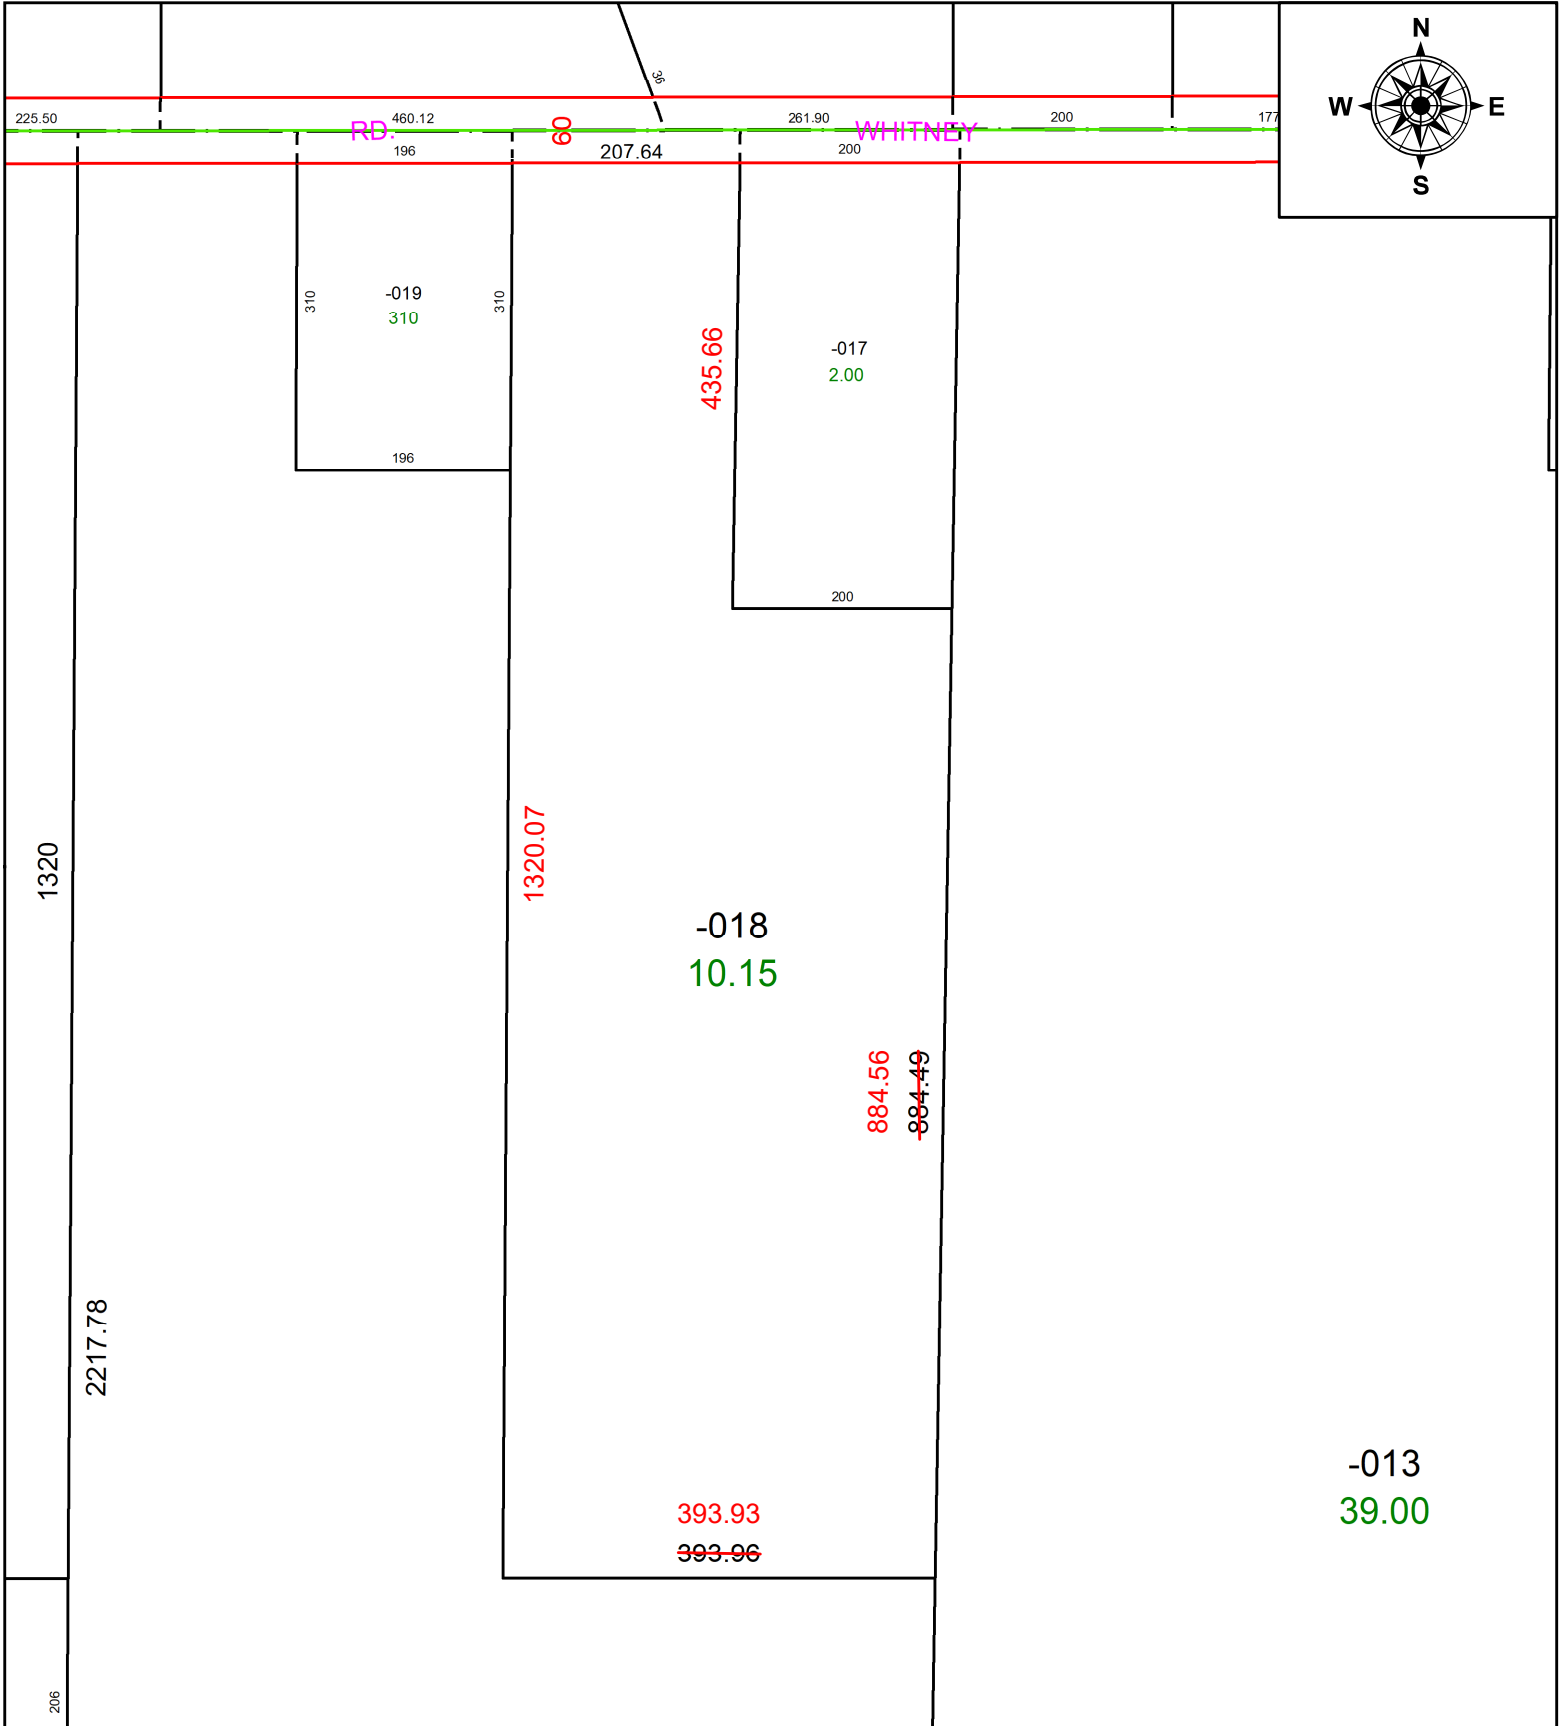

PARENT PARCEL: 15-00-079-000-018

CHILD PARCEL: **MAP CORRECTION ONLY**

STARTING POINT: C/L OF NICKLE-PLATE AND WHITNEY RD

22-04810-C

SPLITS/DEEDS PROCESSED
 LORAIN COUNTY TAX MAP DEPARTMENT
 226 MIDDLE AVE. ELYRIA, OH

SURVEYED BY: RICHARD A. FREDRICKSON
CLOSURE: 1: 678826
MAP PAGE(S): 15-00-079
APPROVED BY: AC **DATE:** 3/15/2022
SCALE: 1" = 175 **PRIOR INSTRUMENT:** 2018- 0691368