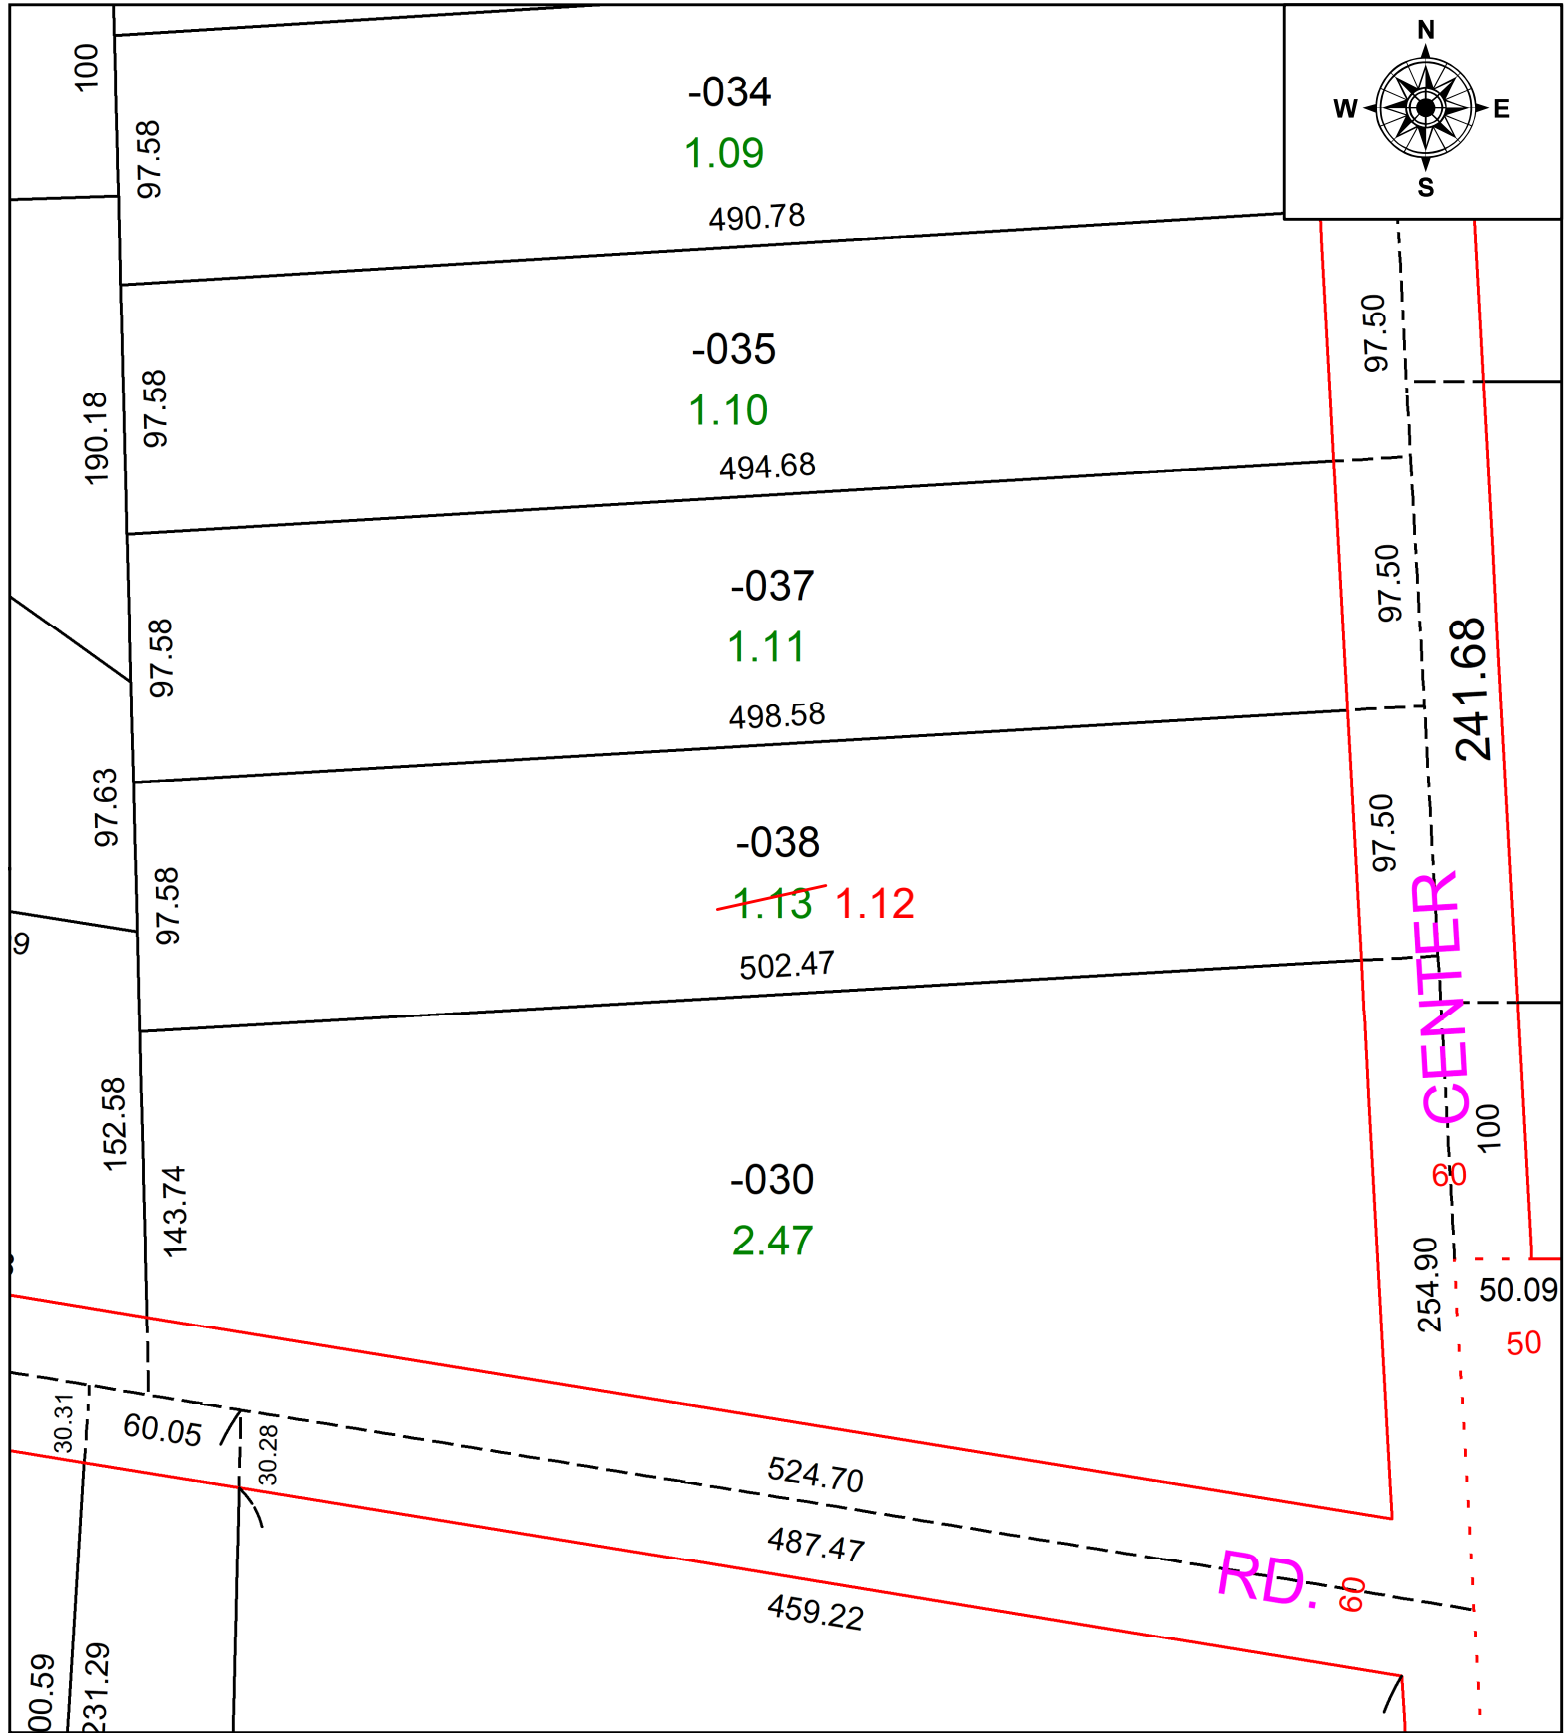

PARENT PARCEL: 04-00-014-104-038

CHILD PARCEL: **AC. CORR. PER PRIOR INSTRUMENT # 2015-0565833**

STARTING POINT: CL OF CENTER RD. & KINZEL RD.

22-04809-A

**SPLITS/DEEDS PROCESSED**  
 LORAIN COUNTY TAX MAP DEPARTMENT  
 226 MIDDLE AVE. ELYRIA, OH

SURVEYED BY: \_\_\_\_\_ N/A  
 CLOSURE: \_\_\_\_\_ N/A  
 MAP PAGE(S): \_\_\_\_\_ 04-00-014  
 APPROVED BY: \_\_\_\_\_ DMA DATE: 3/14/2022  
 SCALE: 1" = 75' PRIOR INSTRUMENT: 2015-0565833