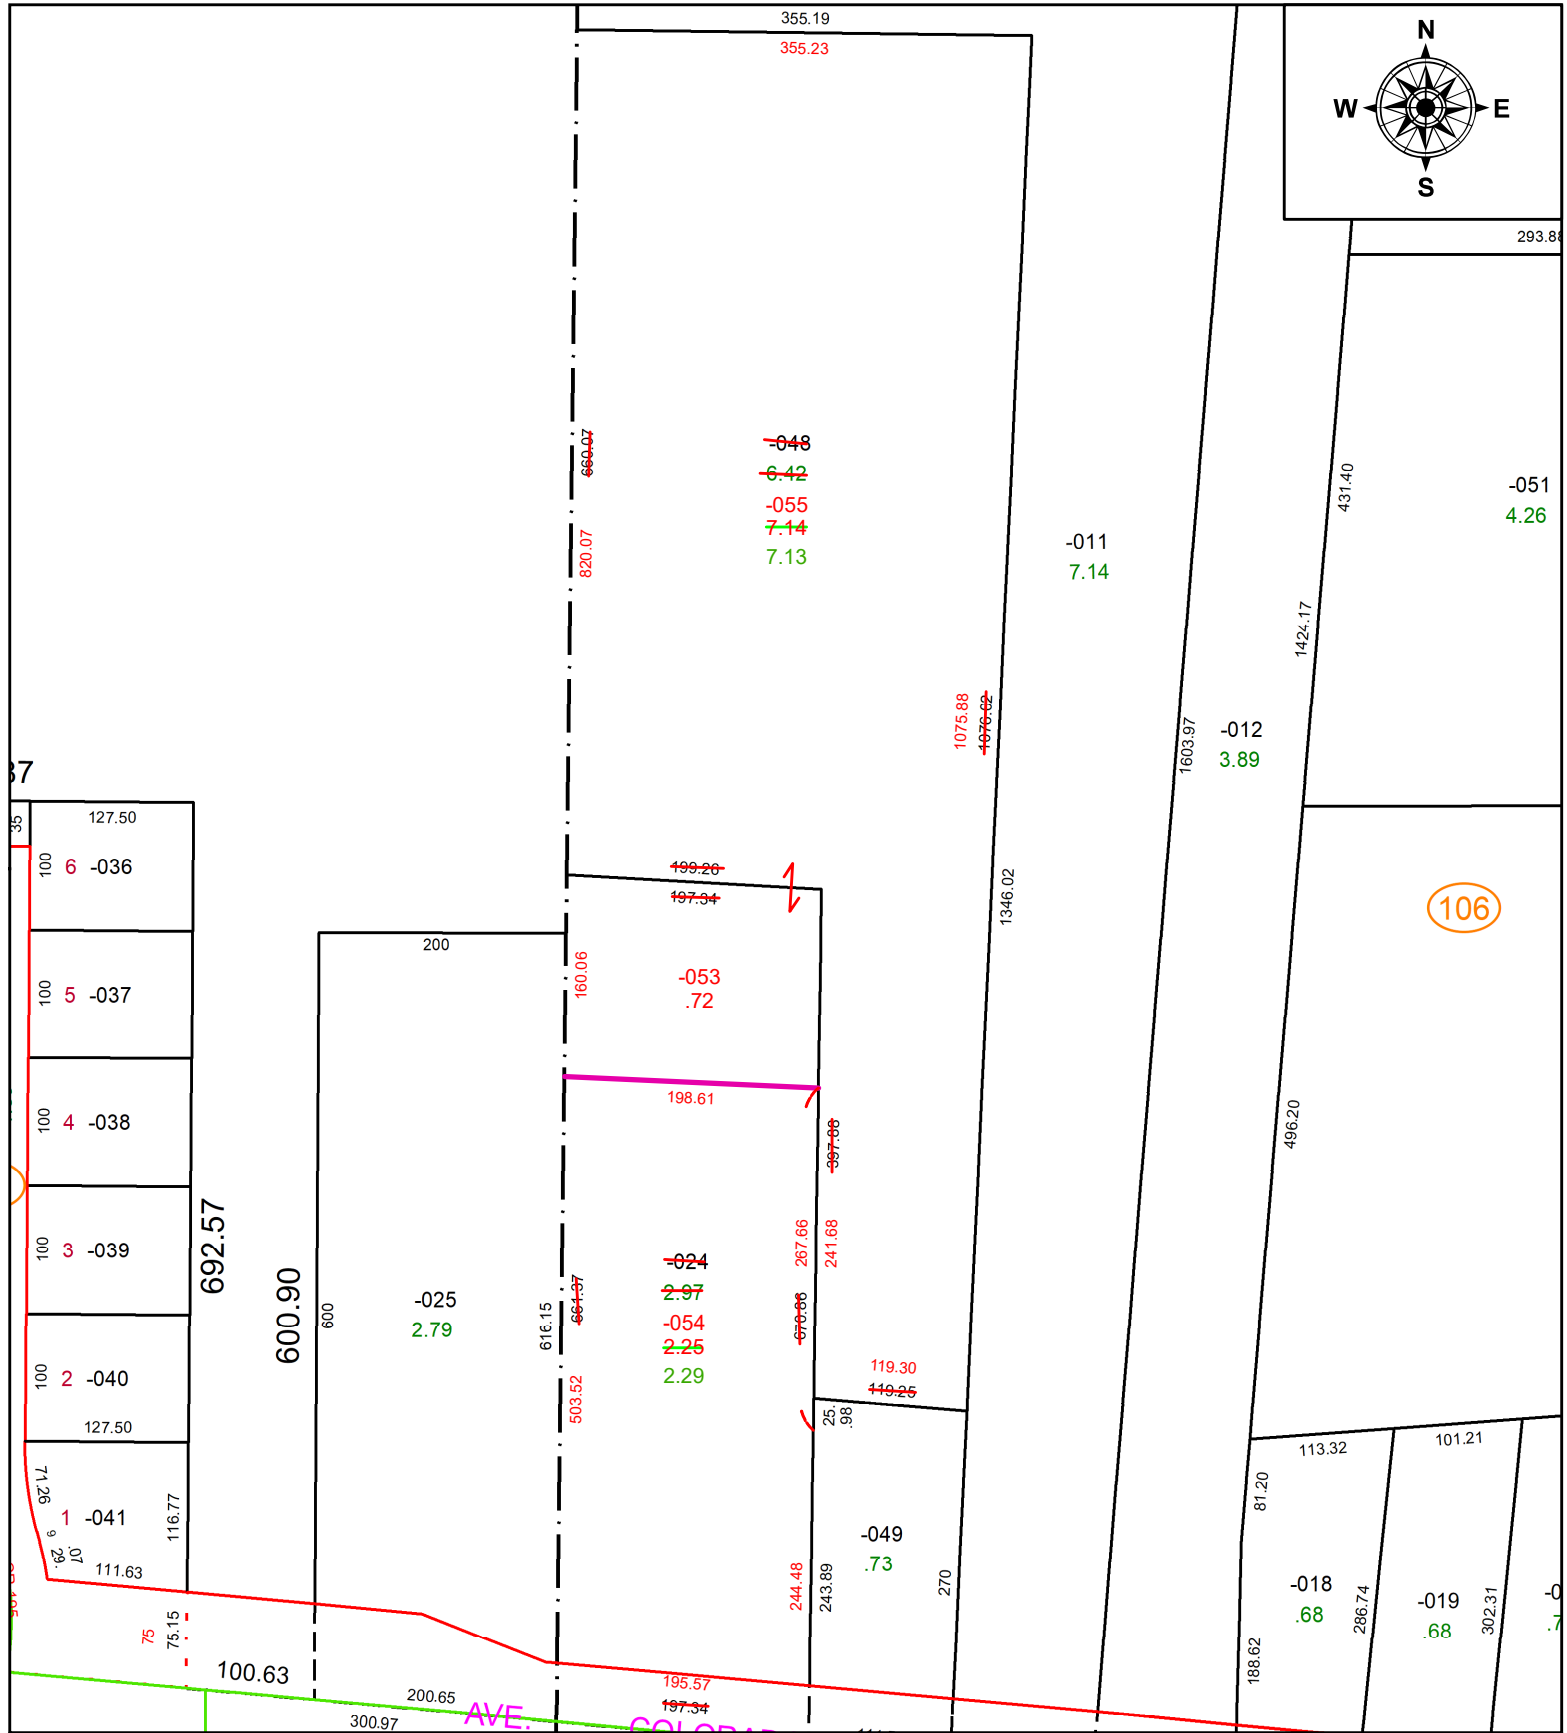

PARENT PARCEL: 03-00-061-106-024 & -048

CHILD PARCEL: 03-00-061-106-053 THRU -055

STARTING POINT: **AC CORR PER SURV BY AMY M. KELLY**

23-04794

**SPLITS/DEEDS PROCESSED**  
 LORAIN COUNTY TAX MAP DEPARTMENT  
 226 MIDDLE AVE. ELYRIA, OH

**SURVEYED BY:** AMY M KELLY **SURV # 51077**  
**CLOSURE:** 1: 347309  
**MAP PAGE(S):** 03-00-061  
**APPROVED BY:** AC **DATE:** December 07, 2023  
**SCALE:** 1 in = 150 ft **PRIOR INSTRUMENT:** 2023- 0907105