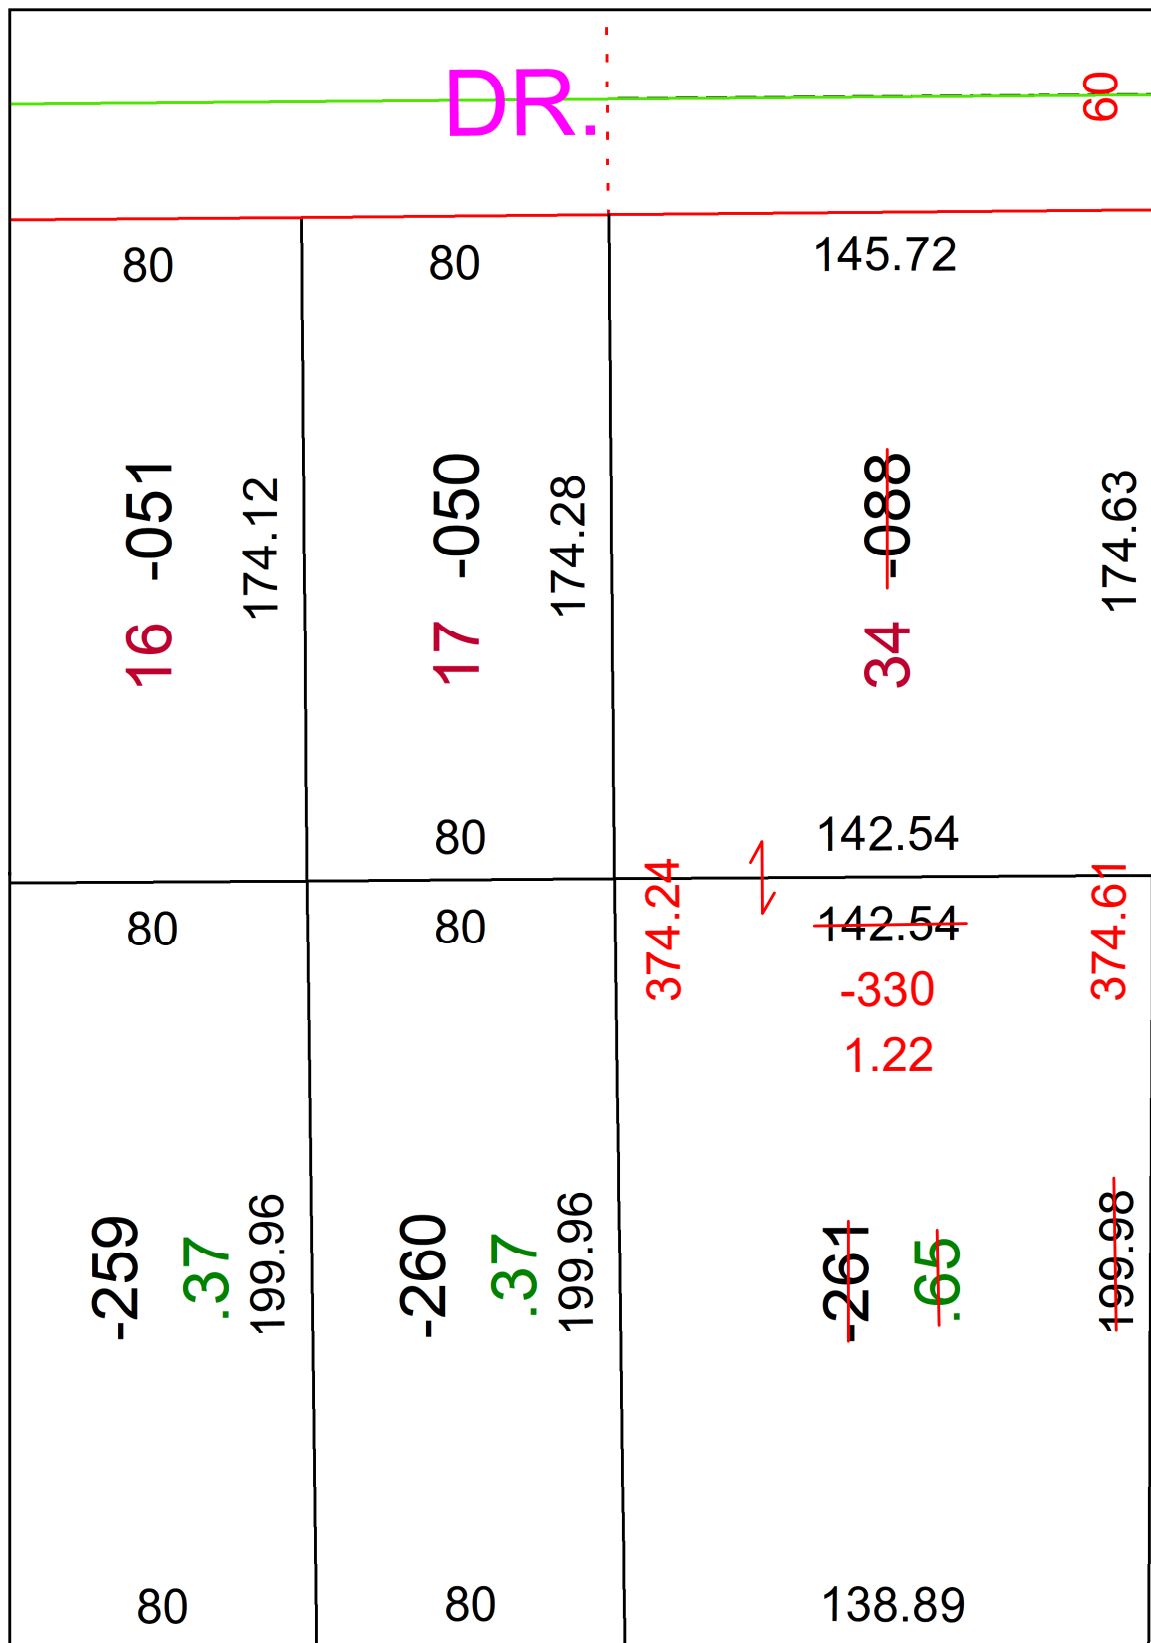

PARENT PARCEL: 07-00-018-101-088 & -261

CHILD PARCEL: **07-00-018-101-330**

STARTING POINT: NW CORNER OF S/L 34

23-04786

537

SPLITS/DEEDS PROCESSED
 LORAIN COUNTY TAX MAP DEPARTMENT
 226 MIDDLE AVE. ELYRIA, OH

SURVEYED BY: WILFREDO BARBOSA SURV # 51066
 CLOSURE: 1: 88747
 MAP PAGE(S): 07-00-018
 APPROVED BY: AC DATE: November 21, 2023
 SCALE: 1 in = 50 ft PRIOR INSTRUMENT: 2019- 0708537