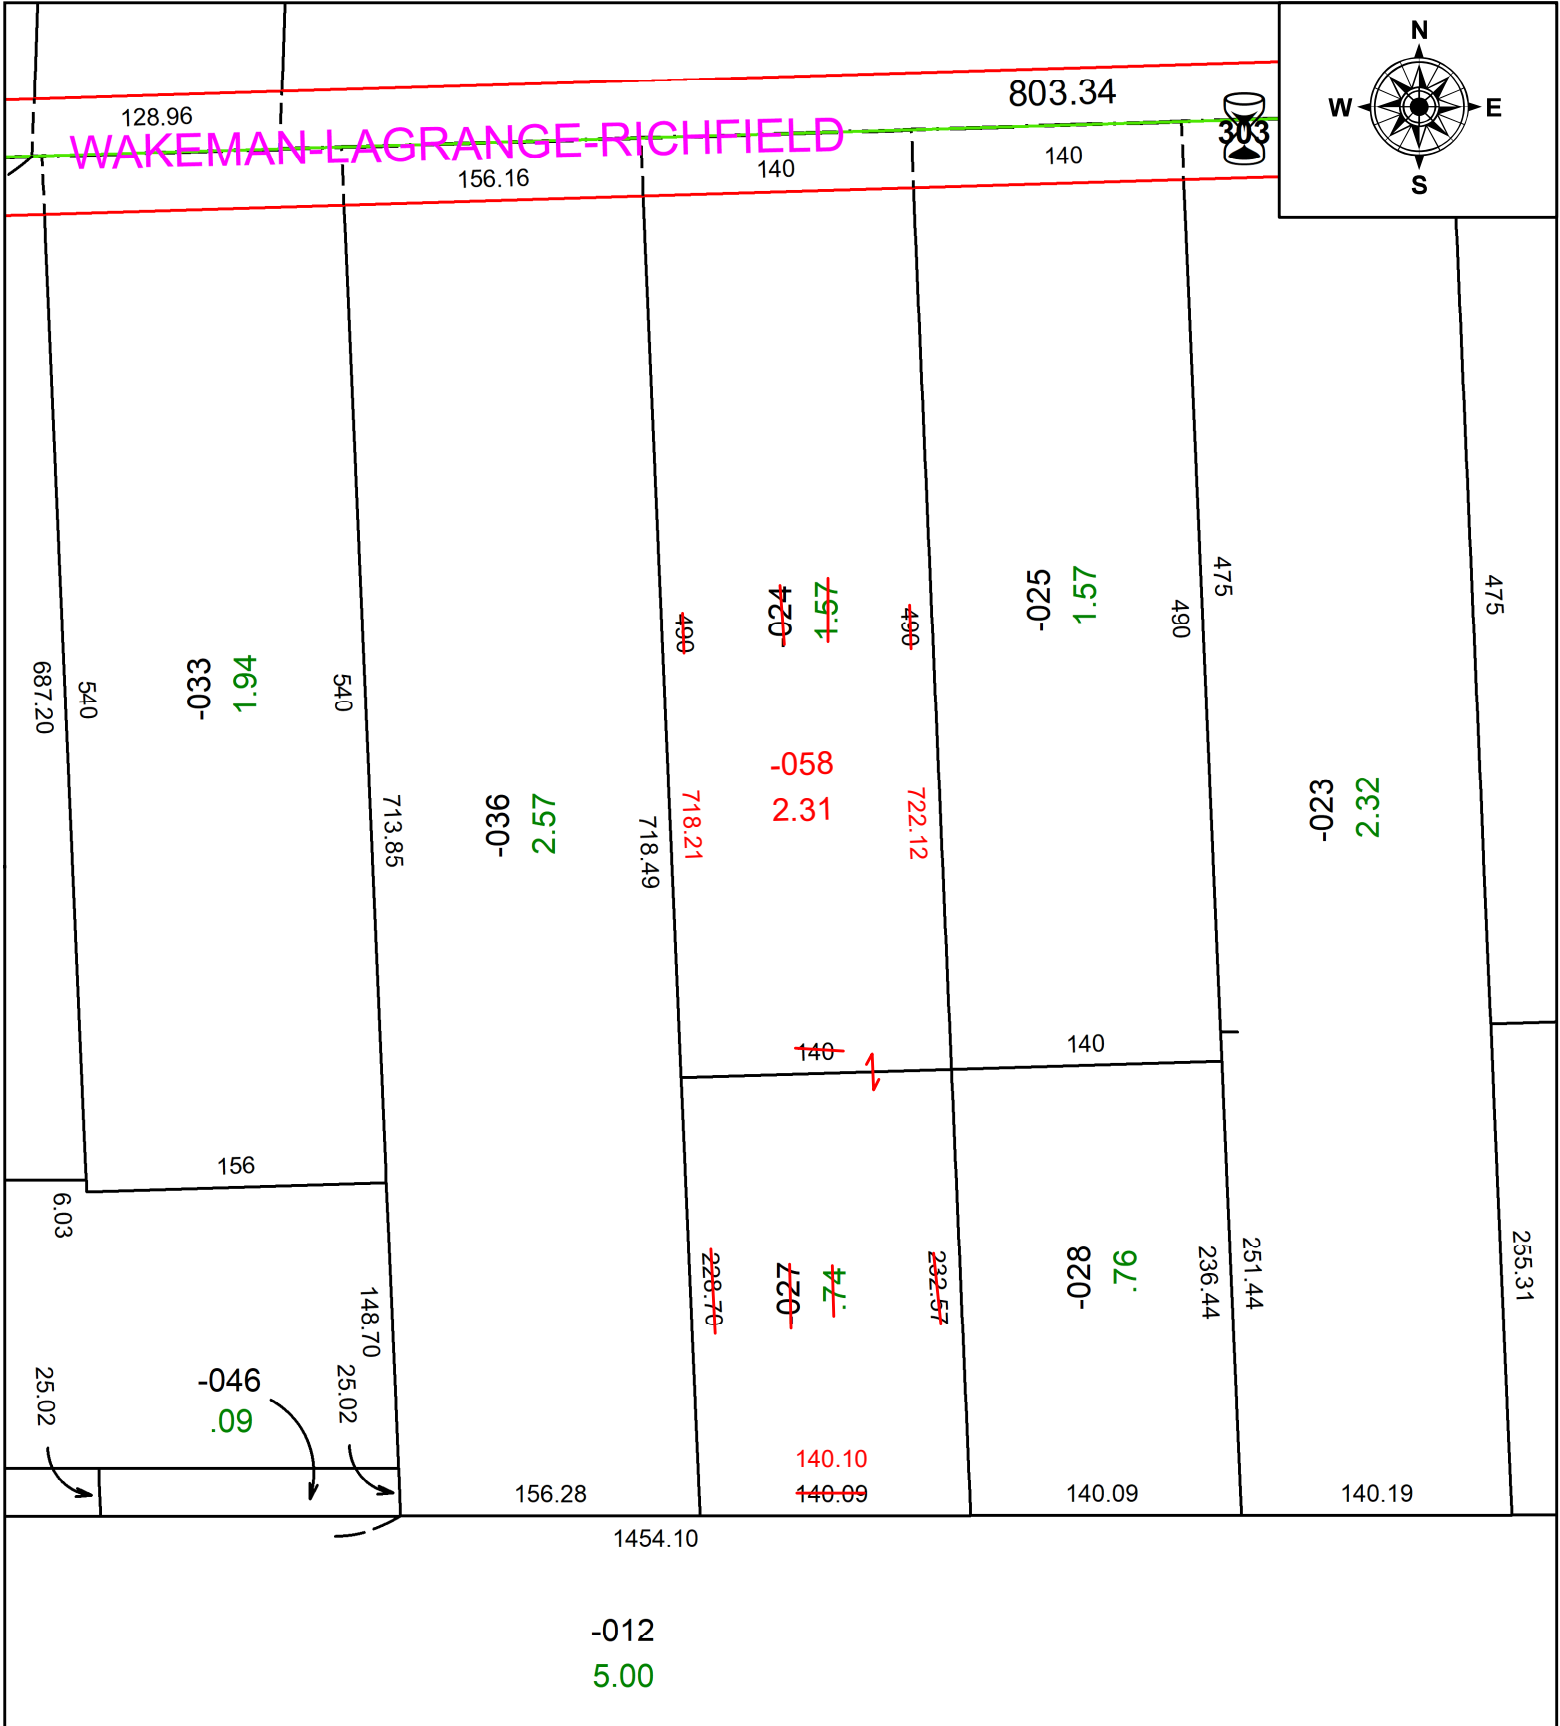

PARENT PARCEL: 14-00-085-000-024 & -027

CHILD PARCEL: 14-00-085-000-058

STARTING POINT: C/L OF HALLAUER RD AND SR 303

23-04785

SPLITS/DEEDS PROCESSED
 LORAIN COUNTY TAX MAP DEPARTMENT
 226 MIDDLE AVE. ELYRIA, OH

SURVEYED BY: THOMAS A. SIMON **SURV # 51065**
CLOSURE: 1: 440131
MAP PAGE(S): 14-00-085
APPROVED BY: AC **DATE:** November 20, 2023
SCALE: 1 in = 100 ft **PRIOR INSTRUMENT:** 1993- 0260781