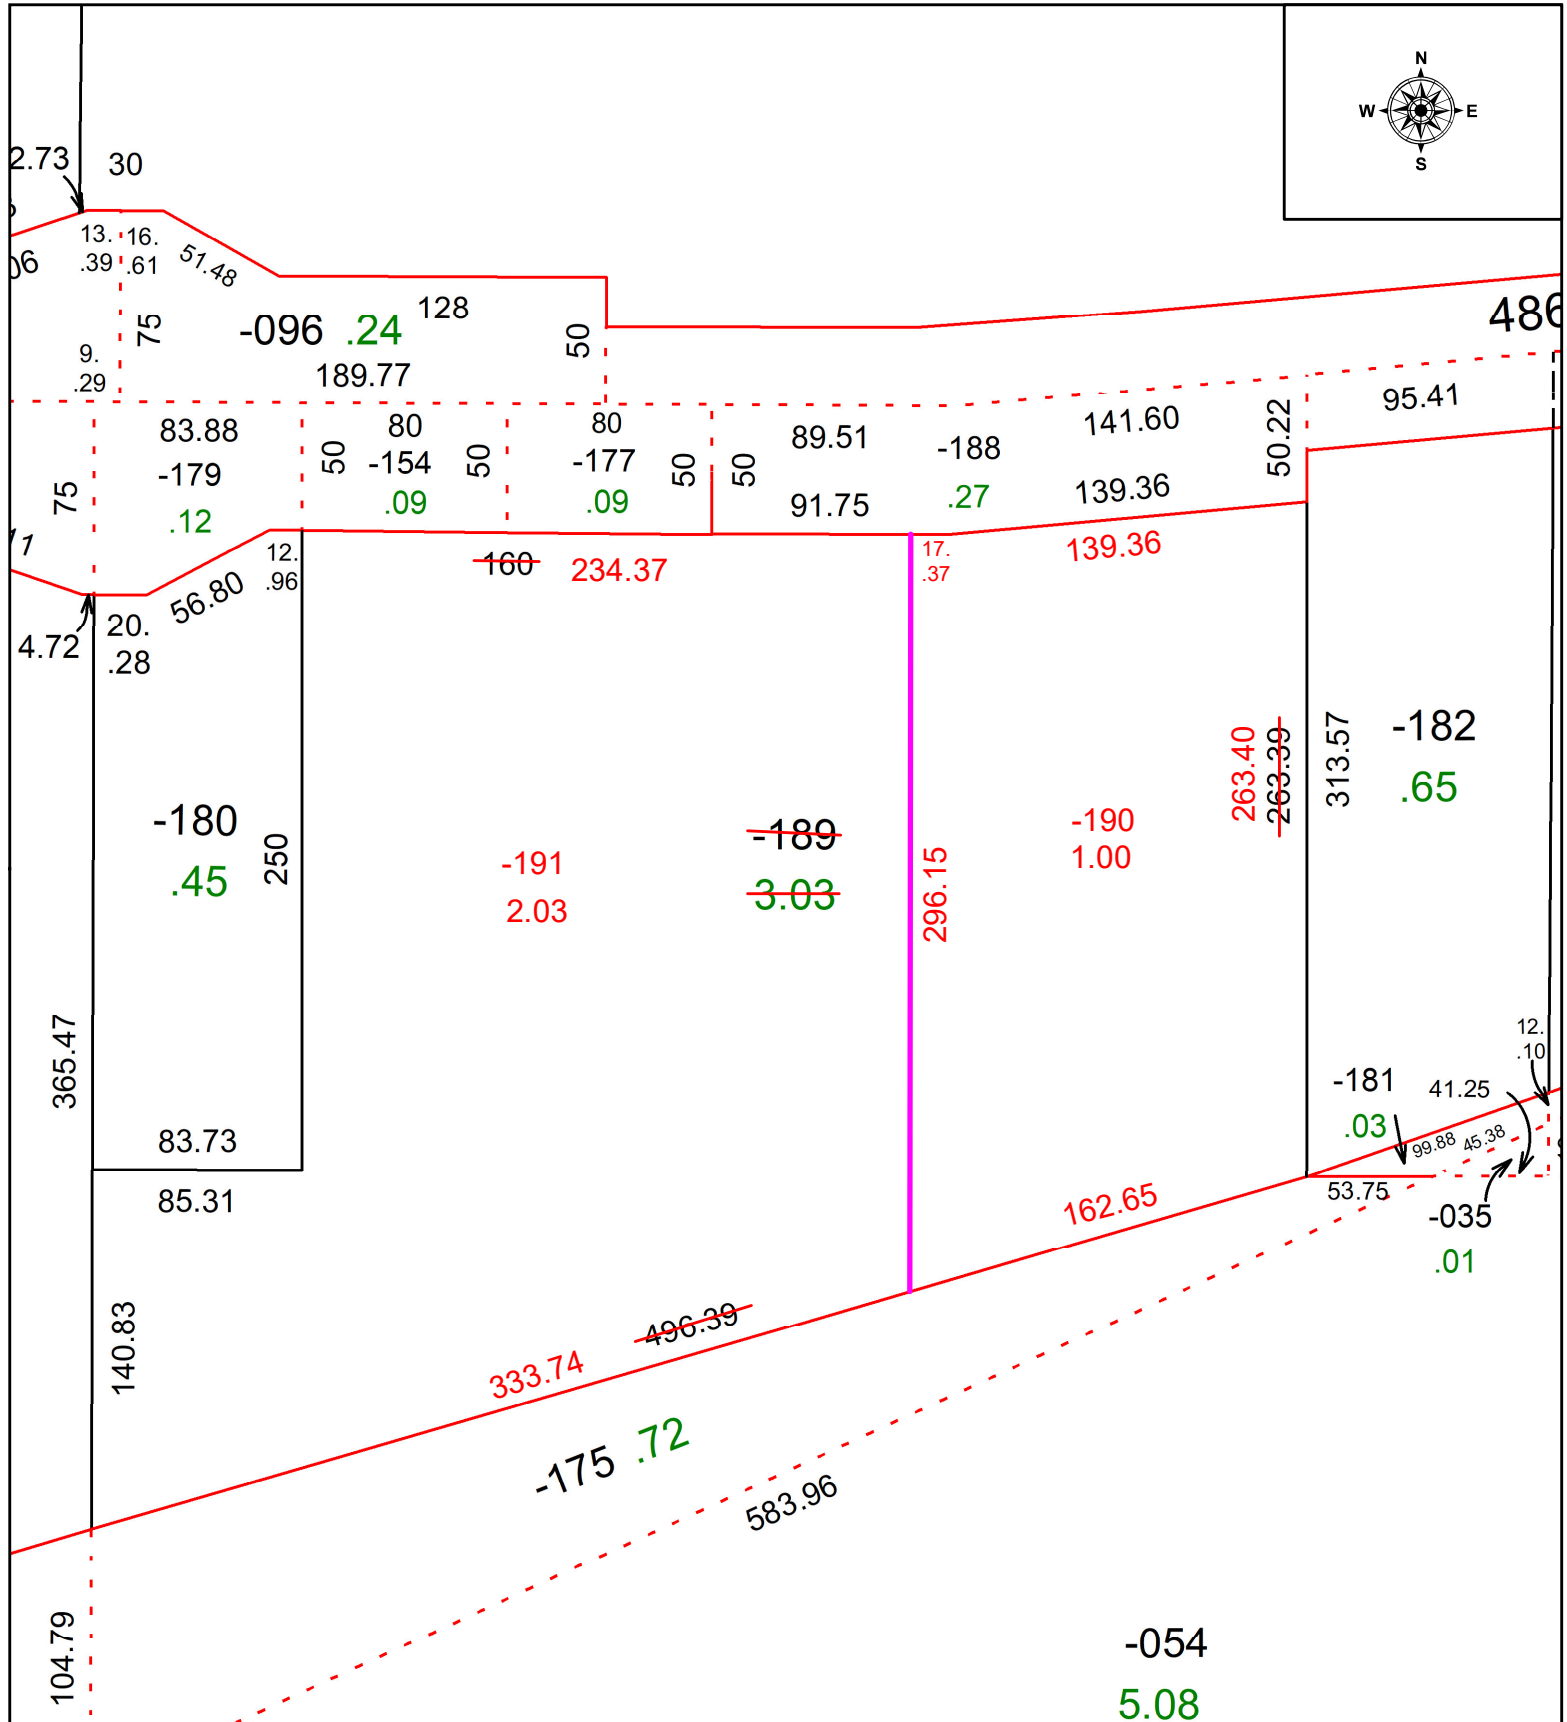

PARENT PARCEL: 04-00-028-102-189

CHILD PARCEL: 04-00-028-102-190 & -191

23-04780

STARTING POINT: INTERSECTION OF C/L'S OF JUST IMAGINE DR & NAGEL RD

SPLITS/DEEDS PROCESSED
 LORAIN COUNTY TAX MAP DEPARTMENT
 226 MIDDLE AVE. ELYRIA, OH

SURVEYED BY: MICHAEL SPELLACY SURVEY # 51056
 CLOSURE: 1: 222113
 MAP PAGE(S): 04-00-028
 APPROVED BY: WRZ DATE: 11/14/2023
 SCALE: 1" = 75 PRIOR INSTRUMENT: #2022-093577