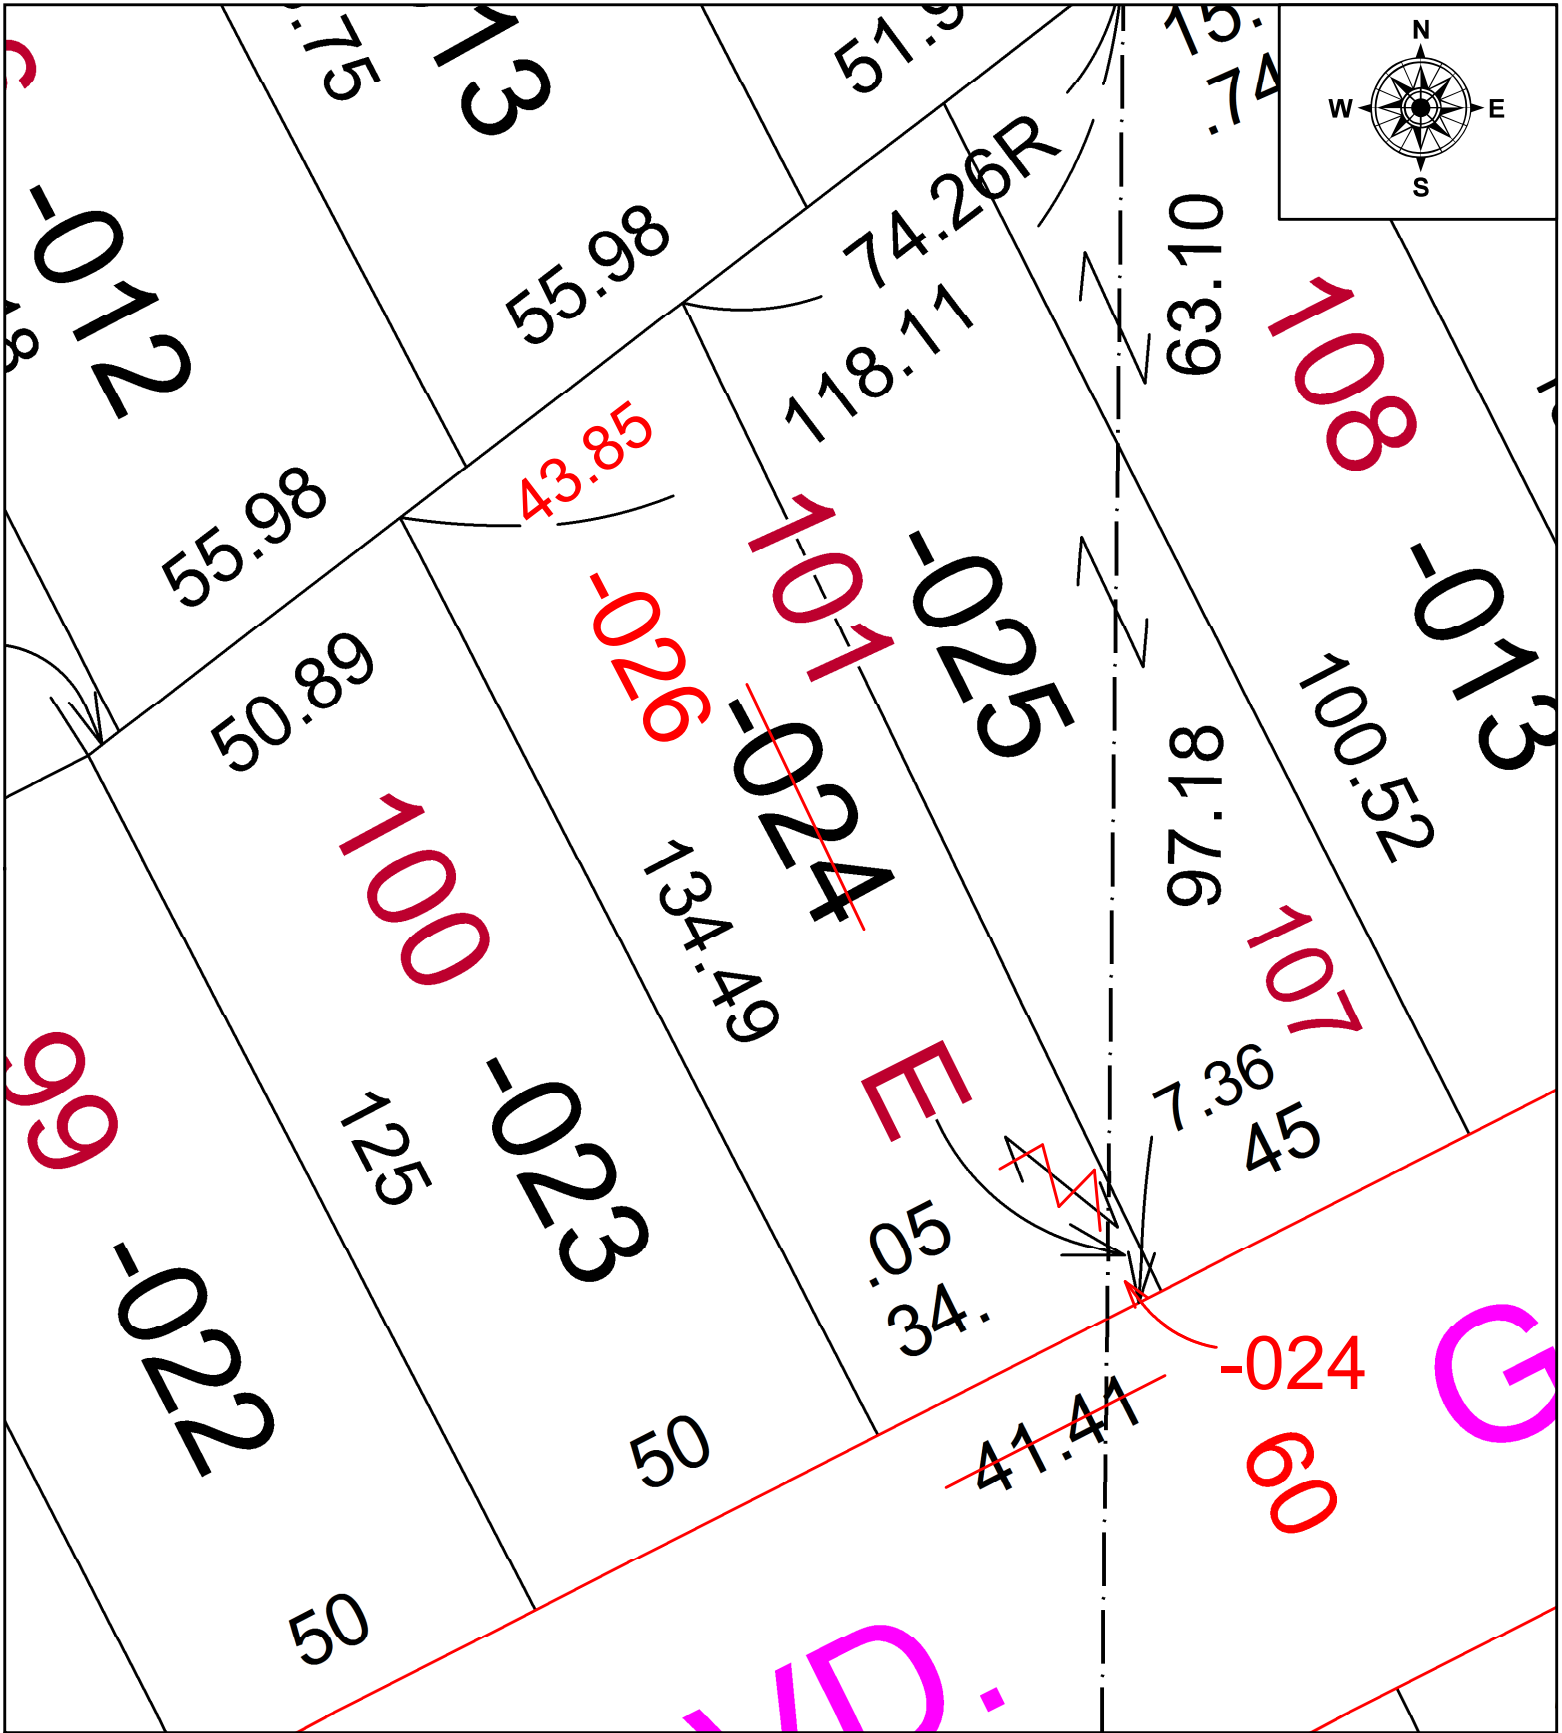

PARENT PARCEL: 03-00-048-109-024  
CHILD PARCEL: 03-00-047-106-024 & 03-00-048-109-026  
STARTING POINT: N/A

22-04777-U

**SPLITS/DEEDS PROCESSED**  
LORAIN COUNTY TAX MAP DEPARTMENT  
226 MIDDLE AVE. ELYRIA, OH

SURVEYED BY: N/A  
CLOSURE: N/A  
MAP PAGE(S): 03-00-047 & -048  
APPROVED BY: DMA DATE: 1/26/2022  
SCALE: 1" = 25' PRIOR INSTRUMENT: 2021-0840977