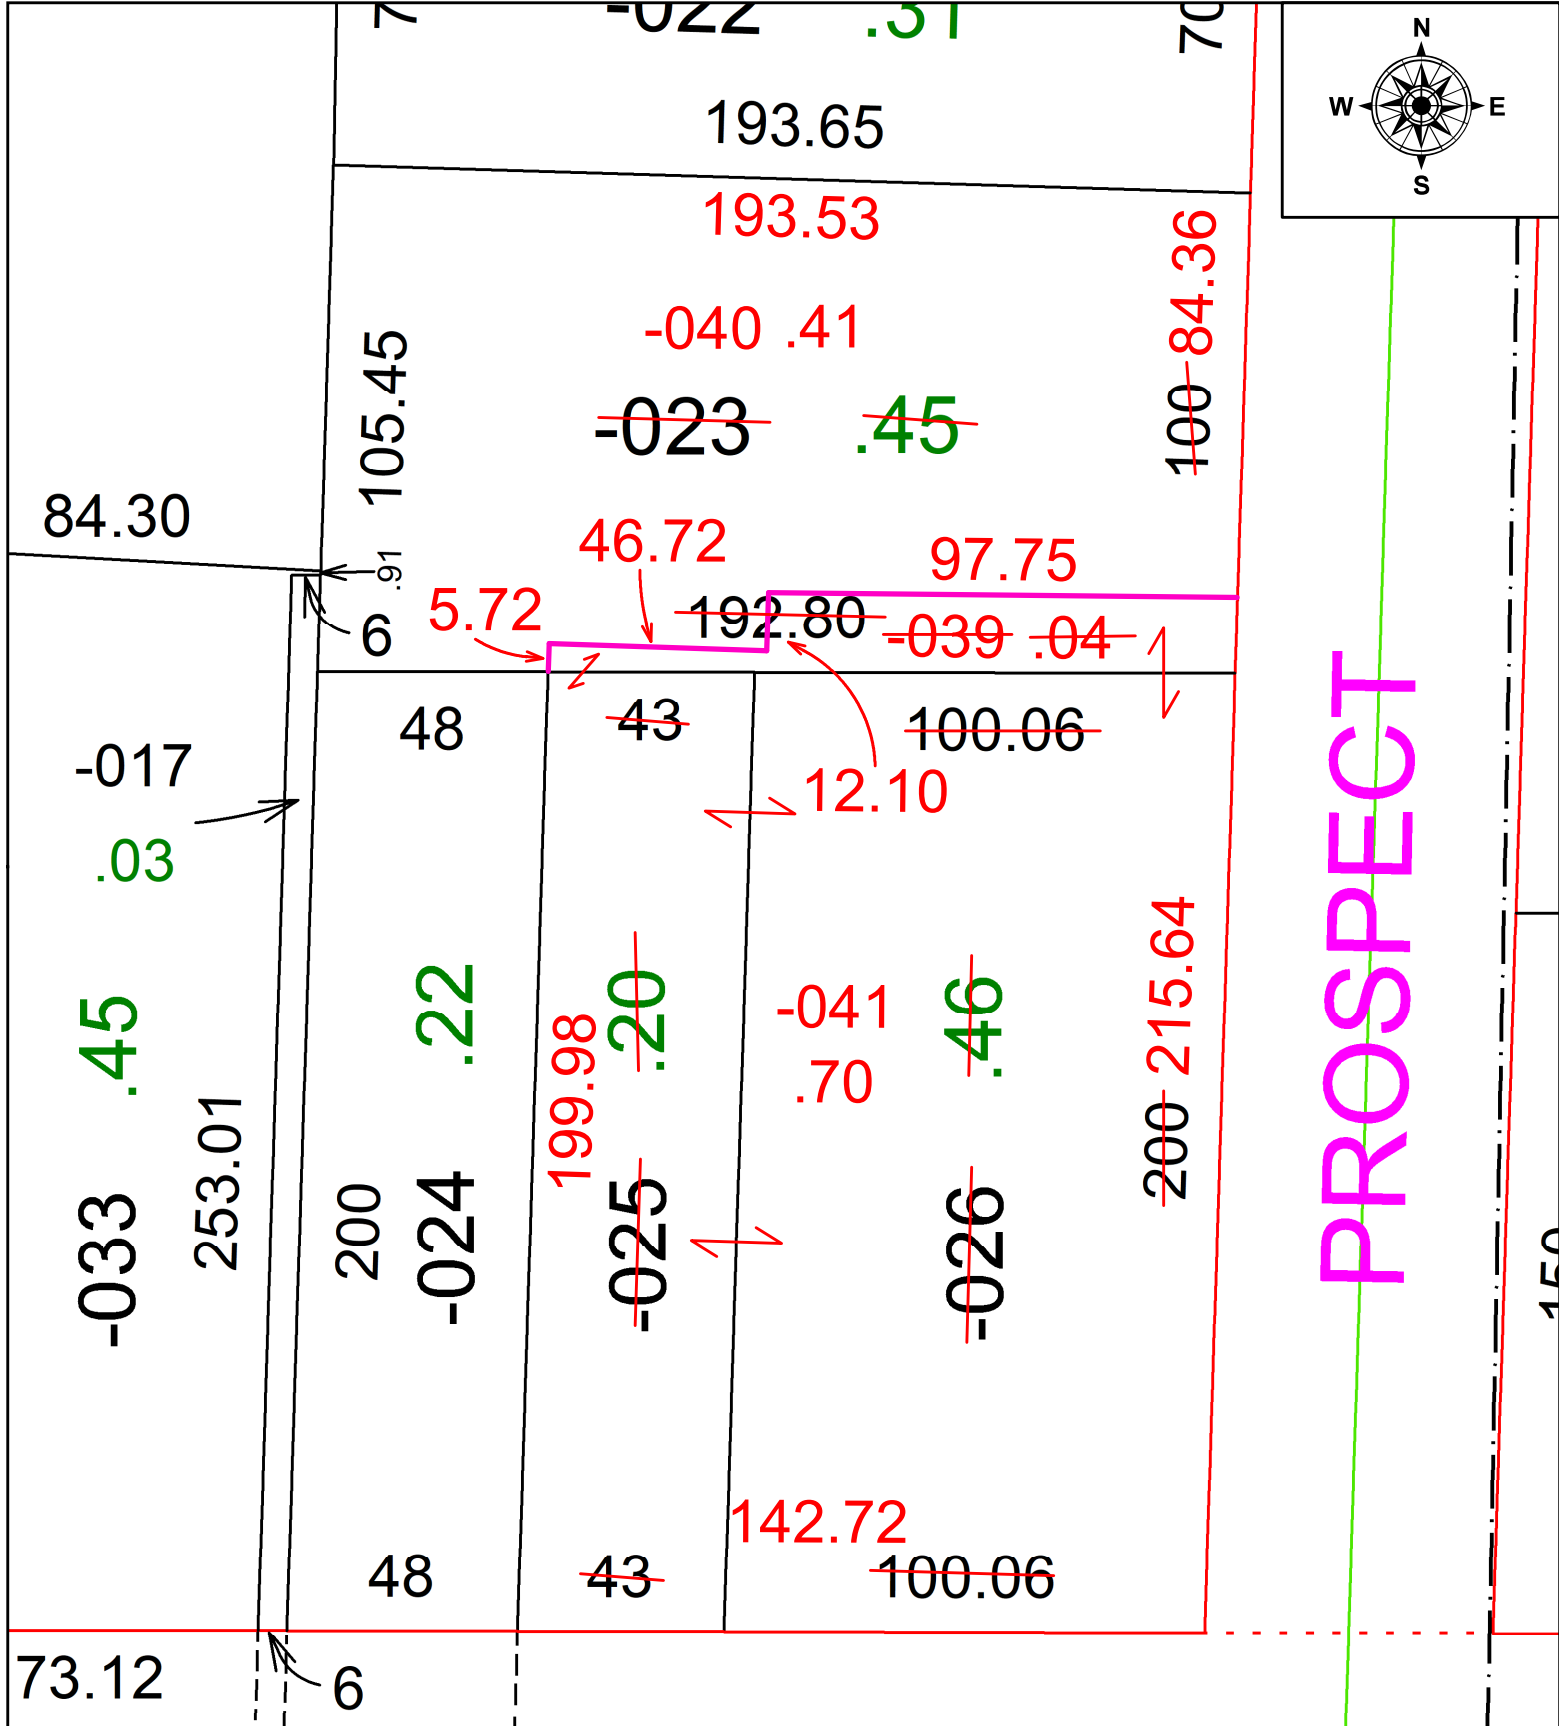

PARENT PARCEL: 09-00-074-104-023, -025, -026

CHILD PARCEL: 09-00-074-104-039, -040, -041

STARTING POINT: THE SOUTHWESTERLY CORNER OF ORIGINAL RUSSIA TOWNSHIP LOT NO. 74

23-04775

**SPLITS/DEEDS PROCESSED**  
 LORAIN COUNTY TAX MAP DEPARTMENT  
 226 MIDDLE AVE. ELYRIA, OH

SURVEYED BY: BRENT D. ANDERSON      SURVEY #: 51051  
 CLOSURE: 1: 77.670  
 MAP PAGE(S): 09-00-074  
 APPROVED BY: SP      DATE: 11/7/2023  
 SCALE: 1" = 40'      PRIOR INSTRUMENT: 1995-0353686