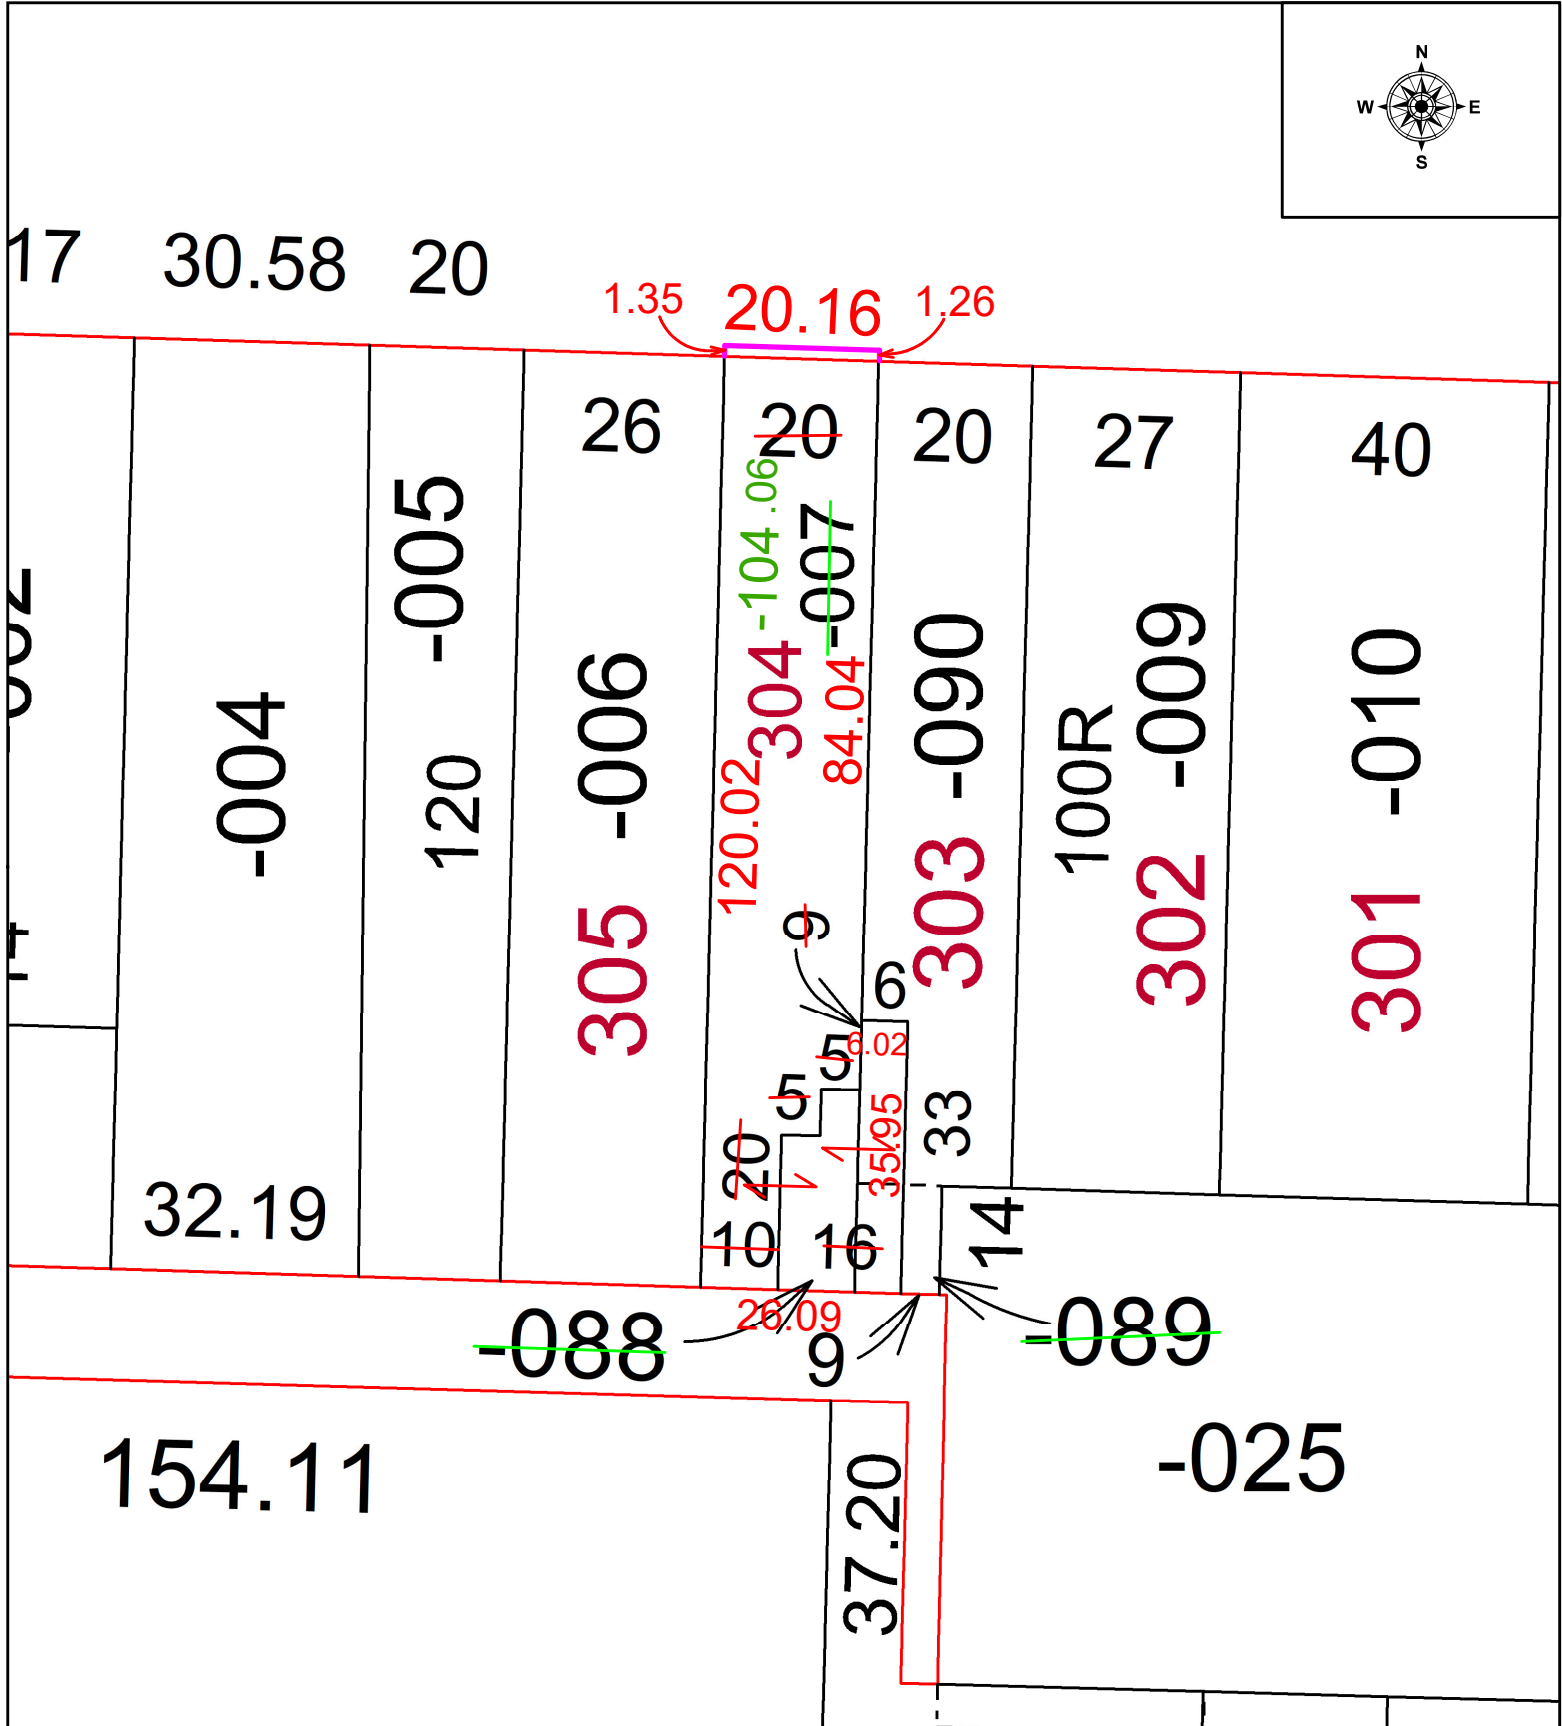

PARENT PARCEL: 09-00-085-112-007, -088, & -089

CHILD PARCEL: 09-00-085-112-104

STARTING POINT: INTERSECTION OF NORTH LINE OF OF AN EAST-WEST LANE & EAST LINE OF COLLEGE PLACE

22-04775-C

SPLITS/DEEDS PROCESSED
 LORAIN COUNTY TAX MAP DEPARTMENT
 226 MIDDLE AVE. ELYRIA, OH

SURVEYED BY: RICHARD A. FREDRICKSON
 CLOSURE: 1: 51442
 MAP PAGE(S): 09-00-085
 APPROVED BY: WRZ DATE: 1/21/2022
 SCALE: 1" = 25' PRIOR INSTRUMENT: 2019-0730096