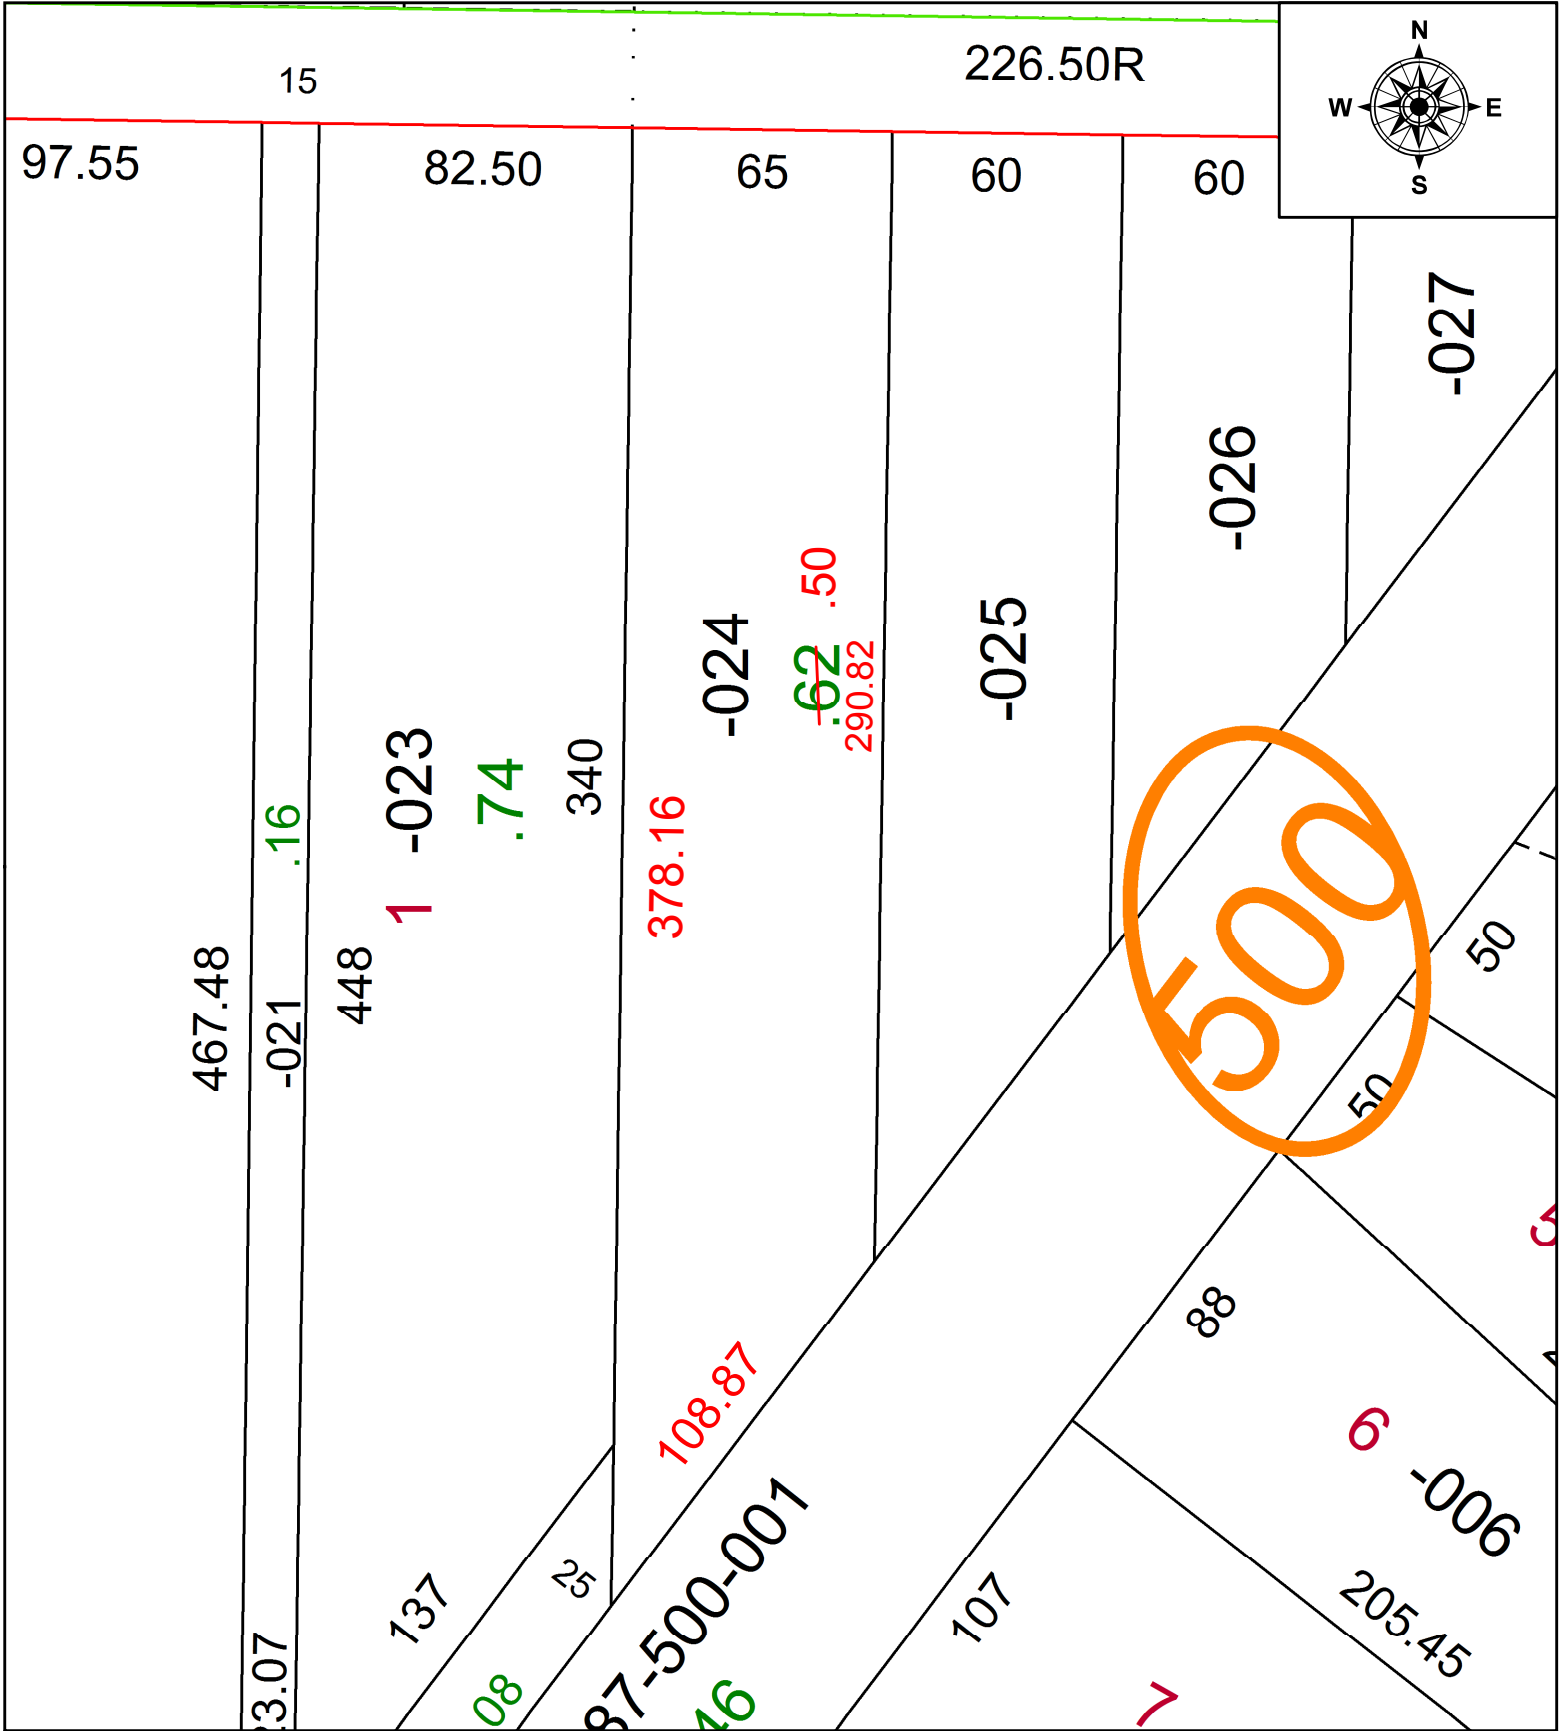

PARENT PARCEL: 09-00-087-104-024

CHILD PARCEL: **AC CORR PER SURV BY BRENT D. ANDERSON**

STARTING POINT: C/L OF E COLLEGE ST AND ORCHARD ST

22-04767-C

SPLITS/DEEDS PROCESSED
 LORAIN COUNTY TAX MAP DEPARTMENT
 226 MIDDLE AVE. ELYRIA, OH

SURVEYED BY: BRENT D. ANDERSON
 CLOSURE: 1: 290272
 MAP PAGE(S): 09-00-087-A
 APPROVED BY: AC DATE: 1/13/2022
 SCALE: 1" = 50 PRIOR INSTRUMENT: 2016- 0606785