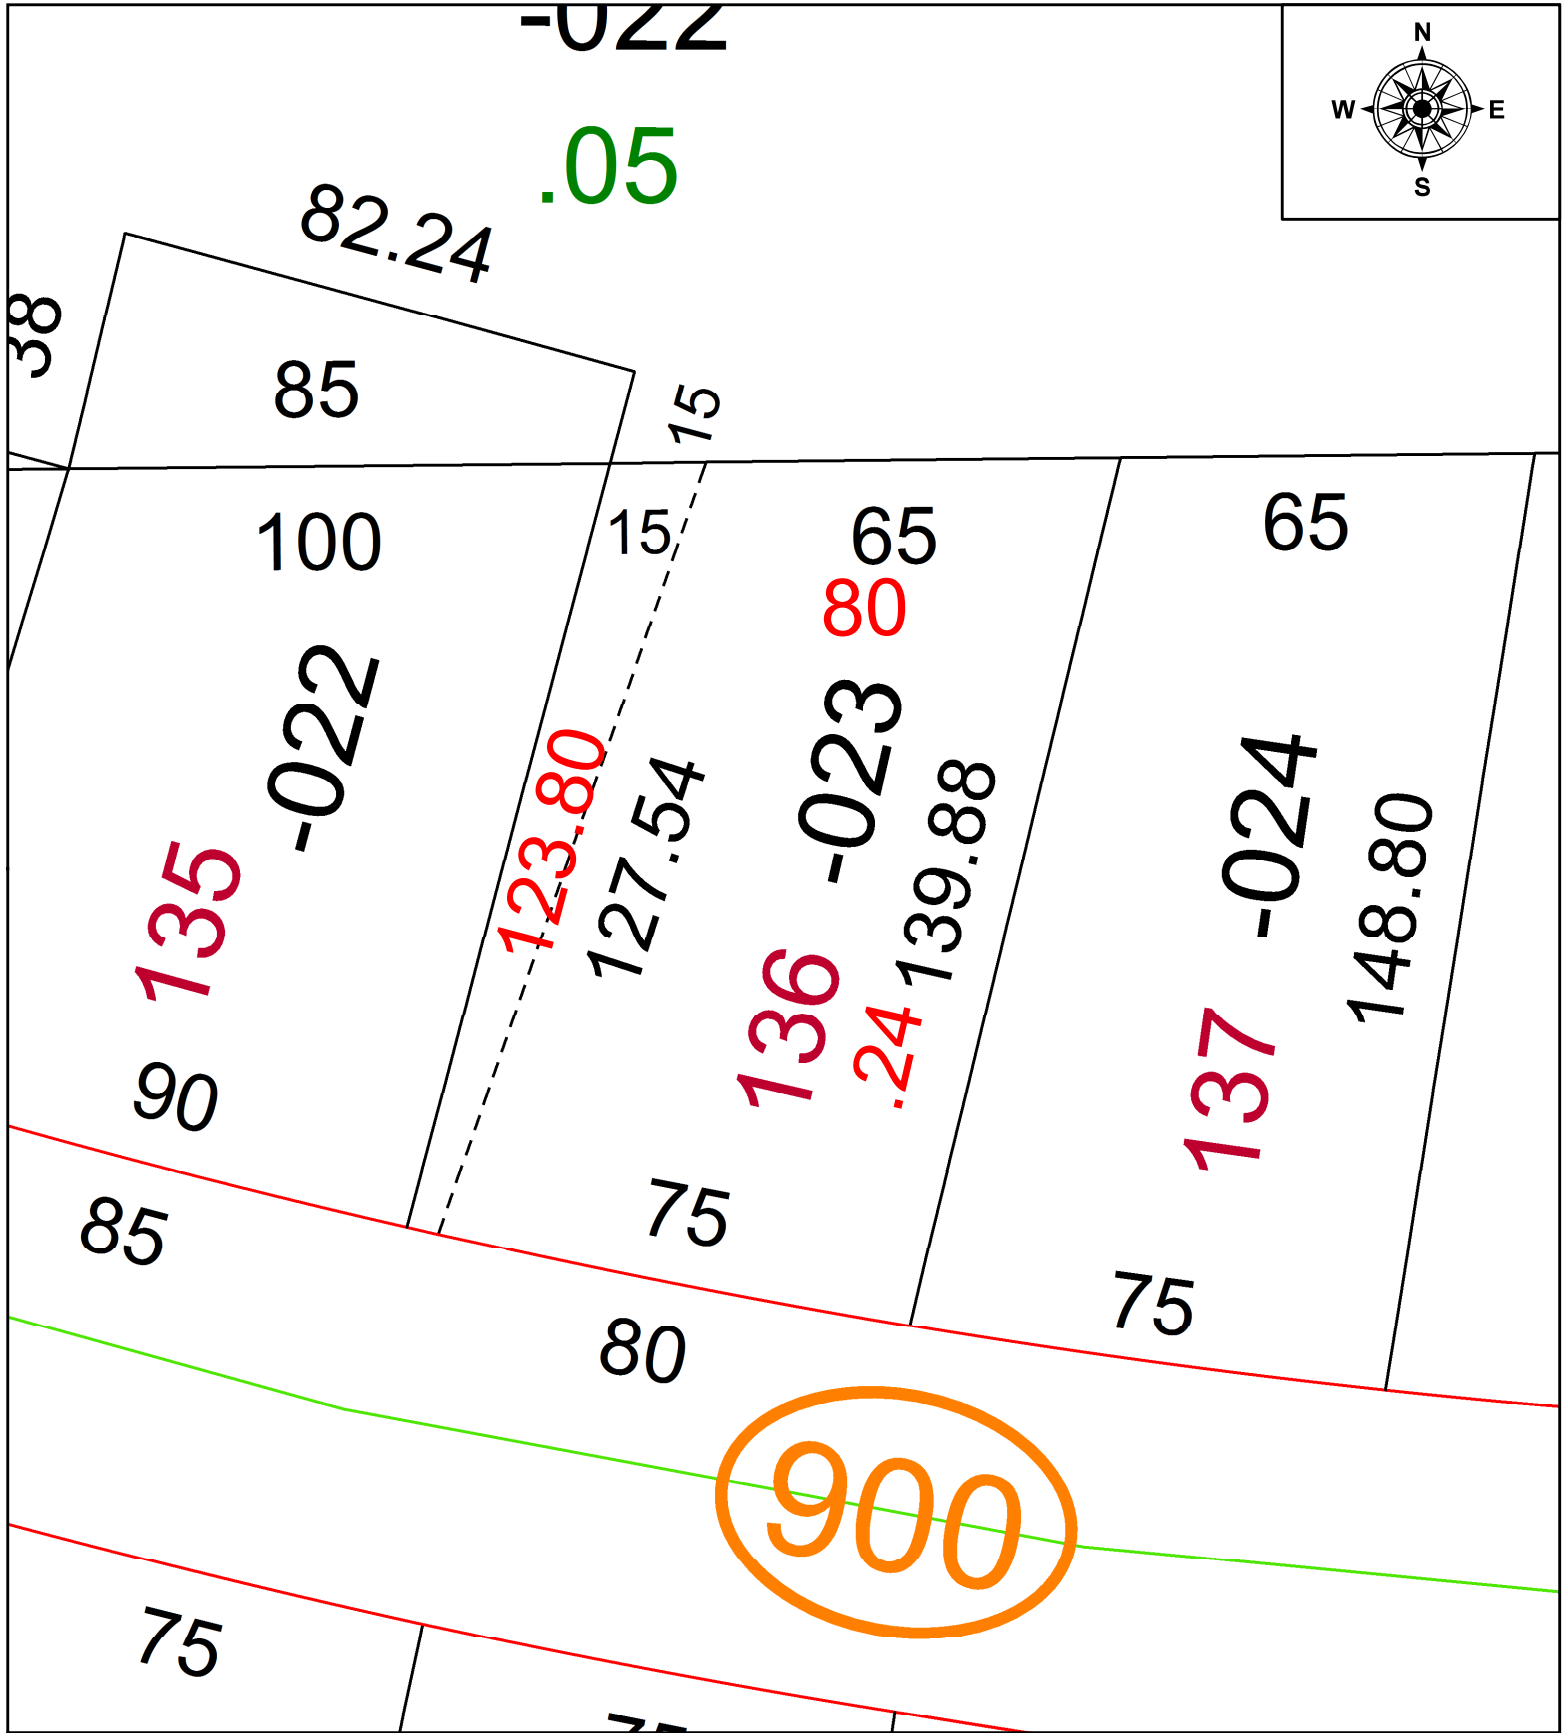

PARENT PARCEL: 06-25-030-102-023

CHILD PARCEL: **FRONTAGE & DEPTH TO AC CORR PER SURV BY WILFREDO BARBOSA**

22-04759-C

STARTING POINT: SE CORNER OF S/L 136

SPLITS/DEEDS PROCESSED
 LORAIN COUNTY TAX MAP DEPARTMENT
 226 MIDDLE AVE. ELYRIA, OH

SURVEYED BY: WILFREDO BARBOSA

CLOSURE: 1: 169573

MAP PAGE(S): 06-52

APPROVED BY: AC DATE: 1/3/2022

SCALE: 1" = 30 PRIOR INSTRUMENT: 2020- 0747297