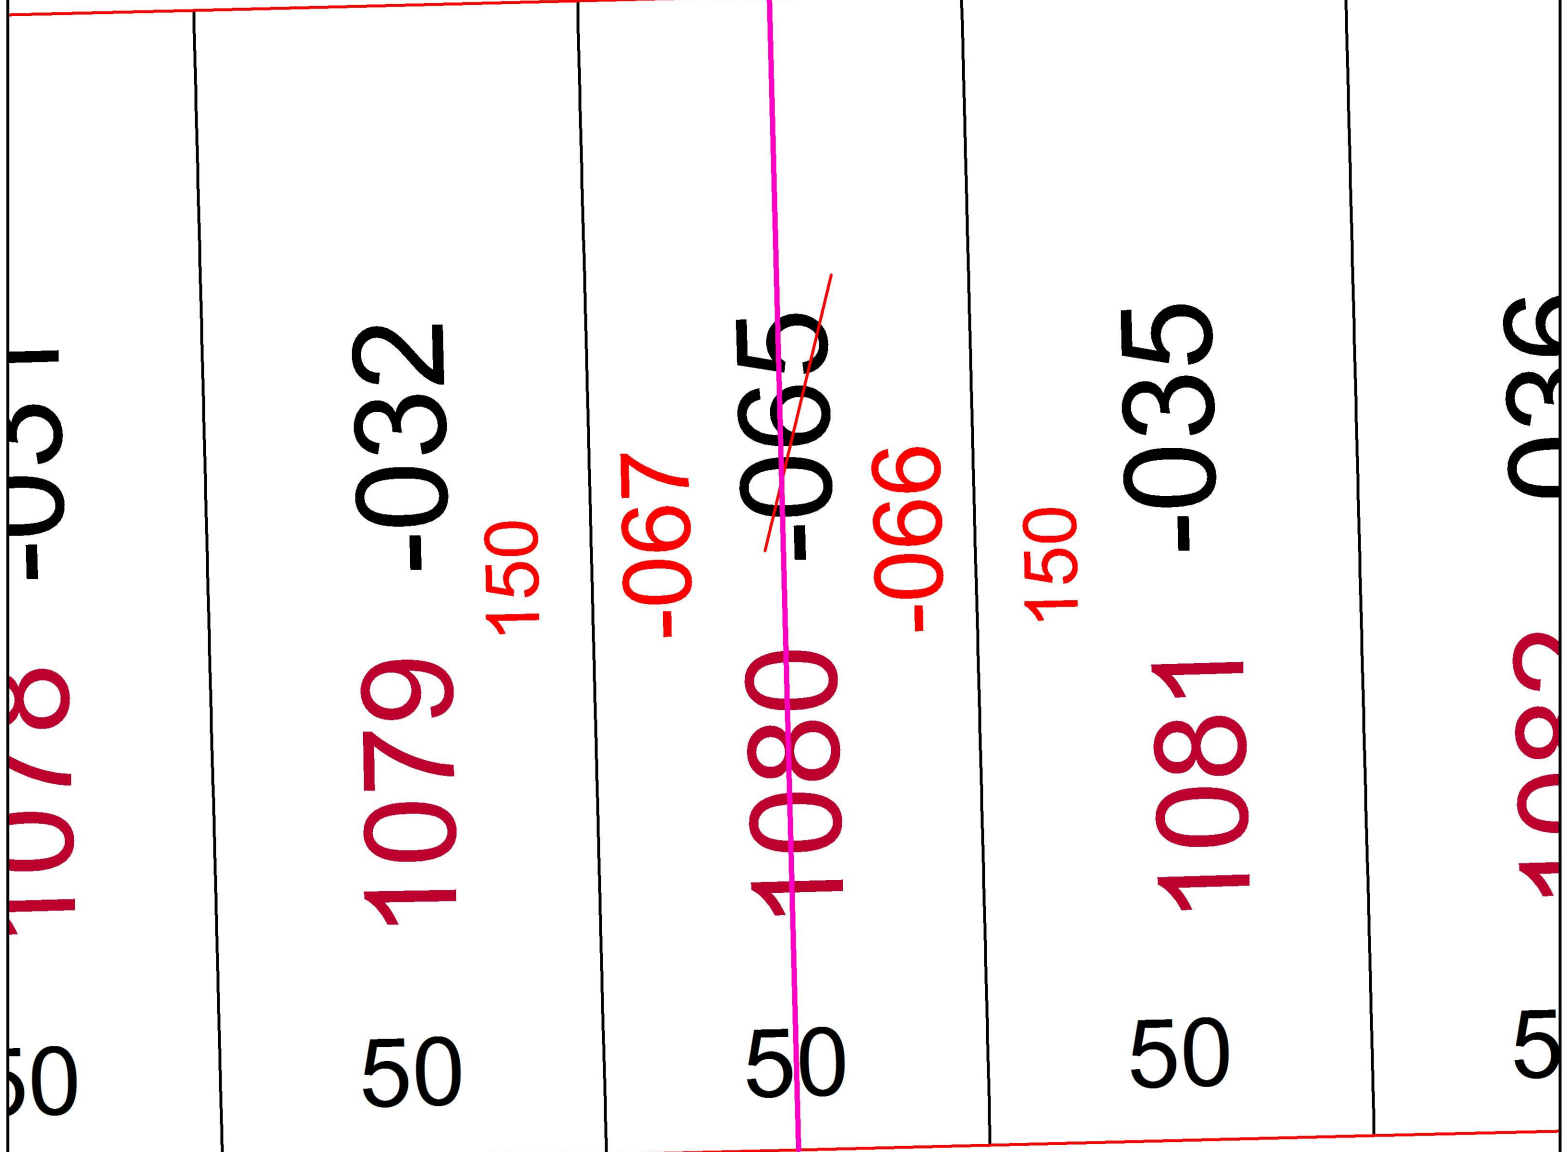

PARENT PARCEL: 03-00-096-108-065
CHILD PARCEL: 03-00-096-108-066 & -067
STARTING POINT: N/A

21-04756-U

UNCOMBINATION PER INSTRU. #
2006-0170234 & 1995-0355267

25 25

SPLITS/DEEDS PROCESSED
LORAIN COUNTY TAX MAP DEPARTMENT
226 MIDDLE AVE. ELYRIA, OH

SURVEYED BY: N/A
CLOSURE: N/A
MAP PAGE(S): 03-00-096
APPROVED BY: DMA DATE: 12/29/2021
SCALE: 1" = 25' PRIOR INSTRUMENT: 2006-0170234