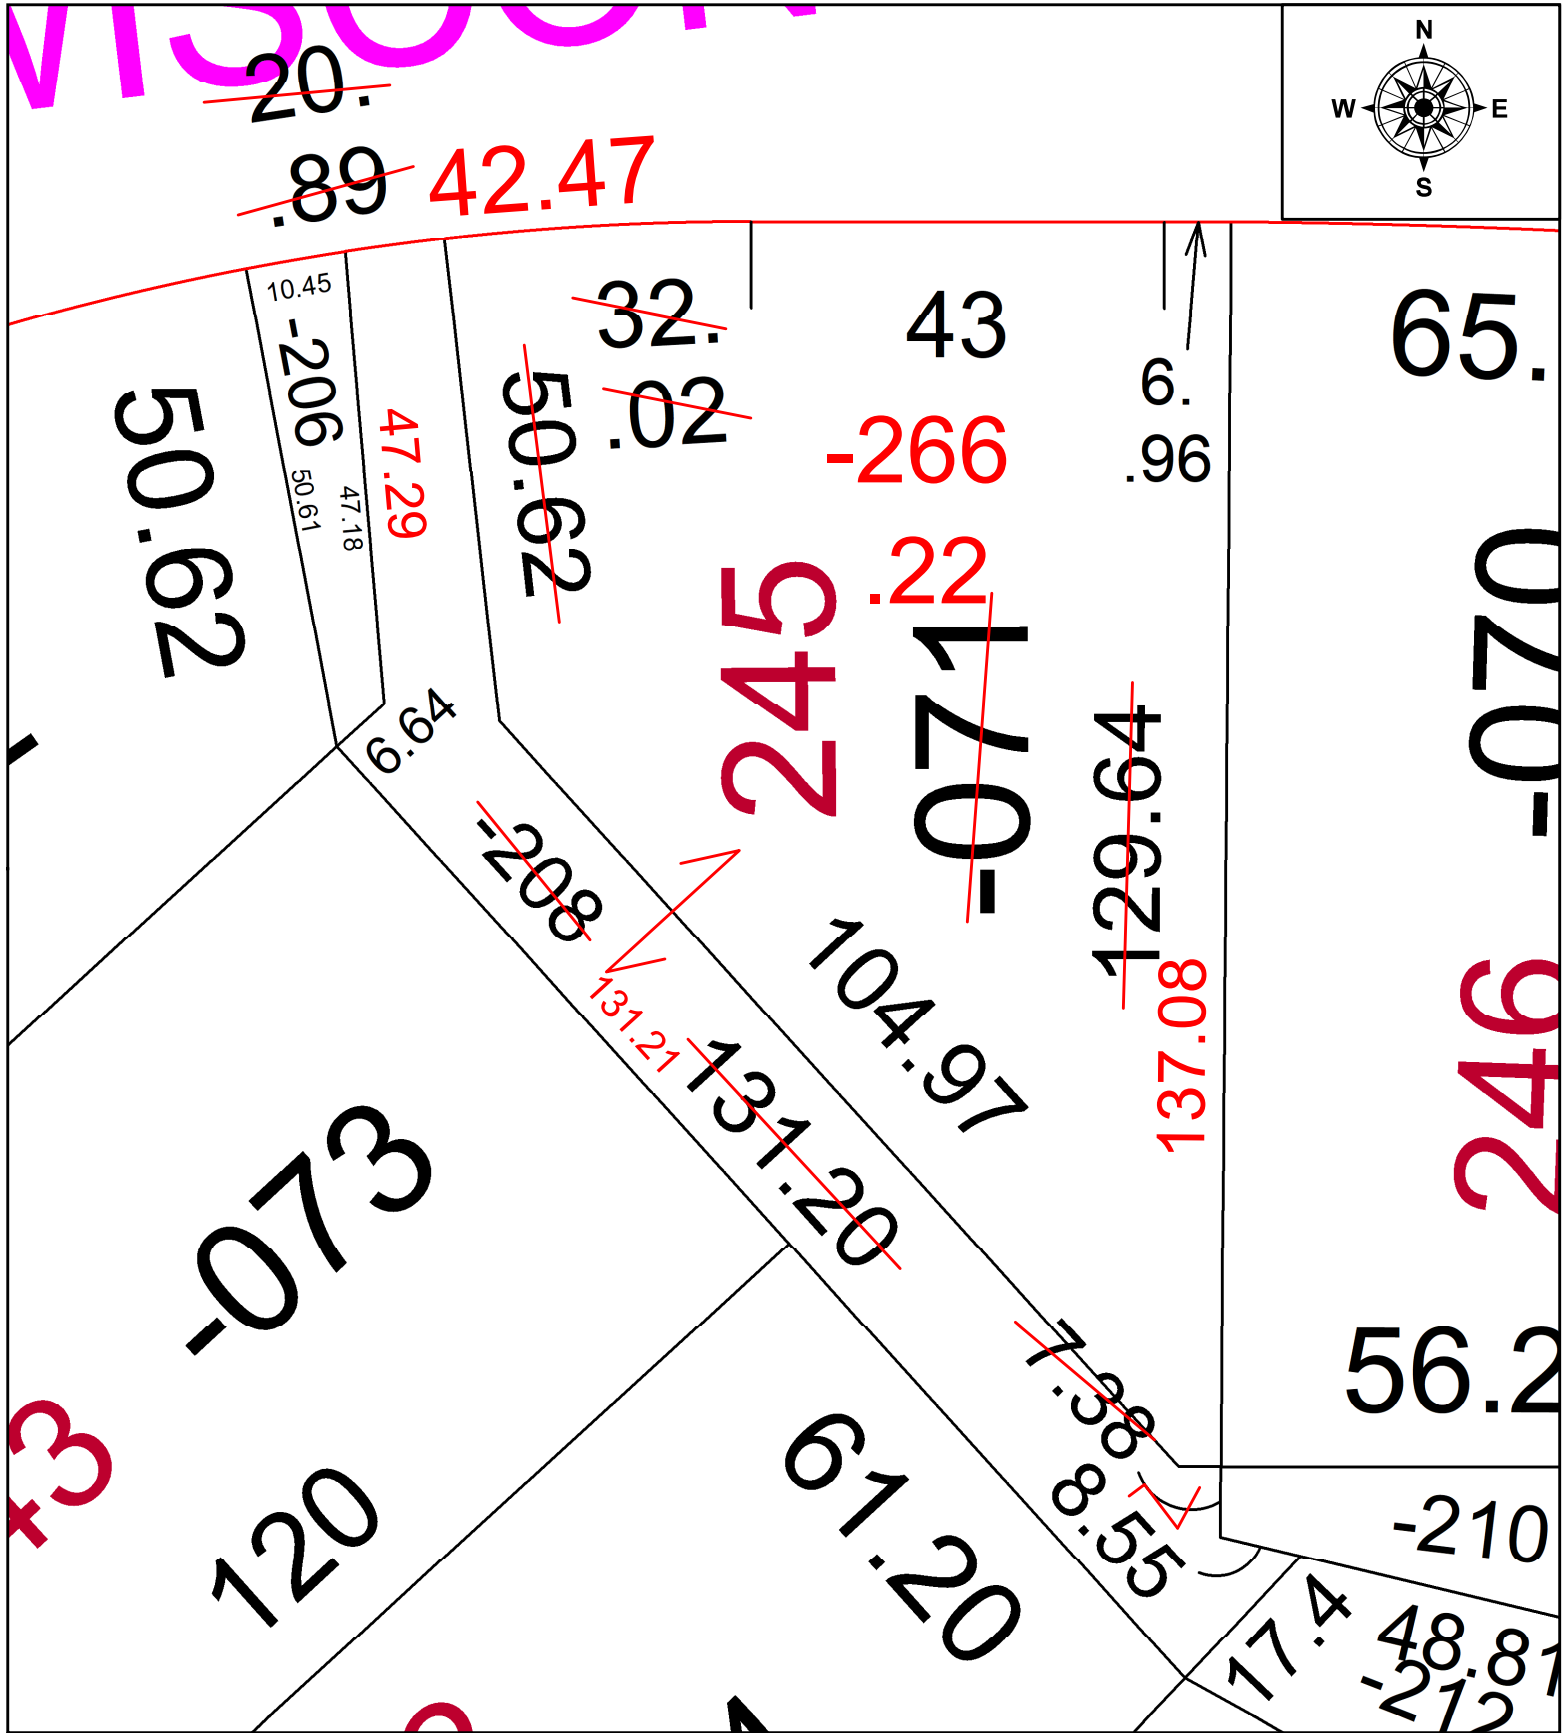

PARENT PARCEL: 06-25-002-111-071 & -208

CHILD PARCEL: 06-25-002-111-266

STARTING POINT: N.E. CORNER OF S/L 245 PARKWOOD ESTATES 3 3 P.V. 25 PG. 84

23-04749

SPLITS/DEEDS PROCESSED
LORAIN COUNTY TAX MAP DEPARTMENT
226 MIDDLE AVE. ELYRIA, OH

SURVEYED BY: THEODORE SPILLMAN SURVEY #: 51011
CLOSURE: 1:58965
MAP PAGE(S): 06-25-002
APPROVED BY: DMA DATE: 9/12/2023
SCALE: 1" = 20' PRIOR INSTRUMENT: 2003-0949780