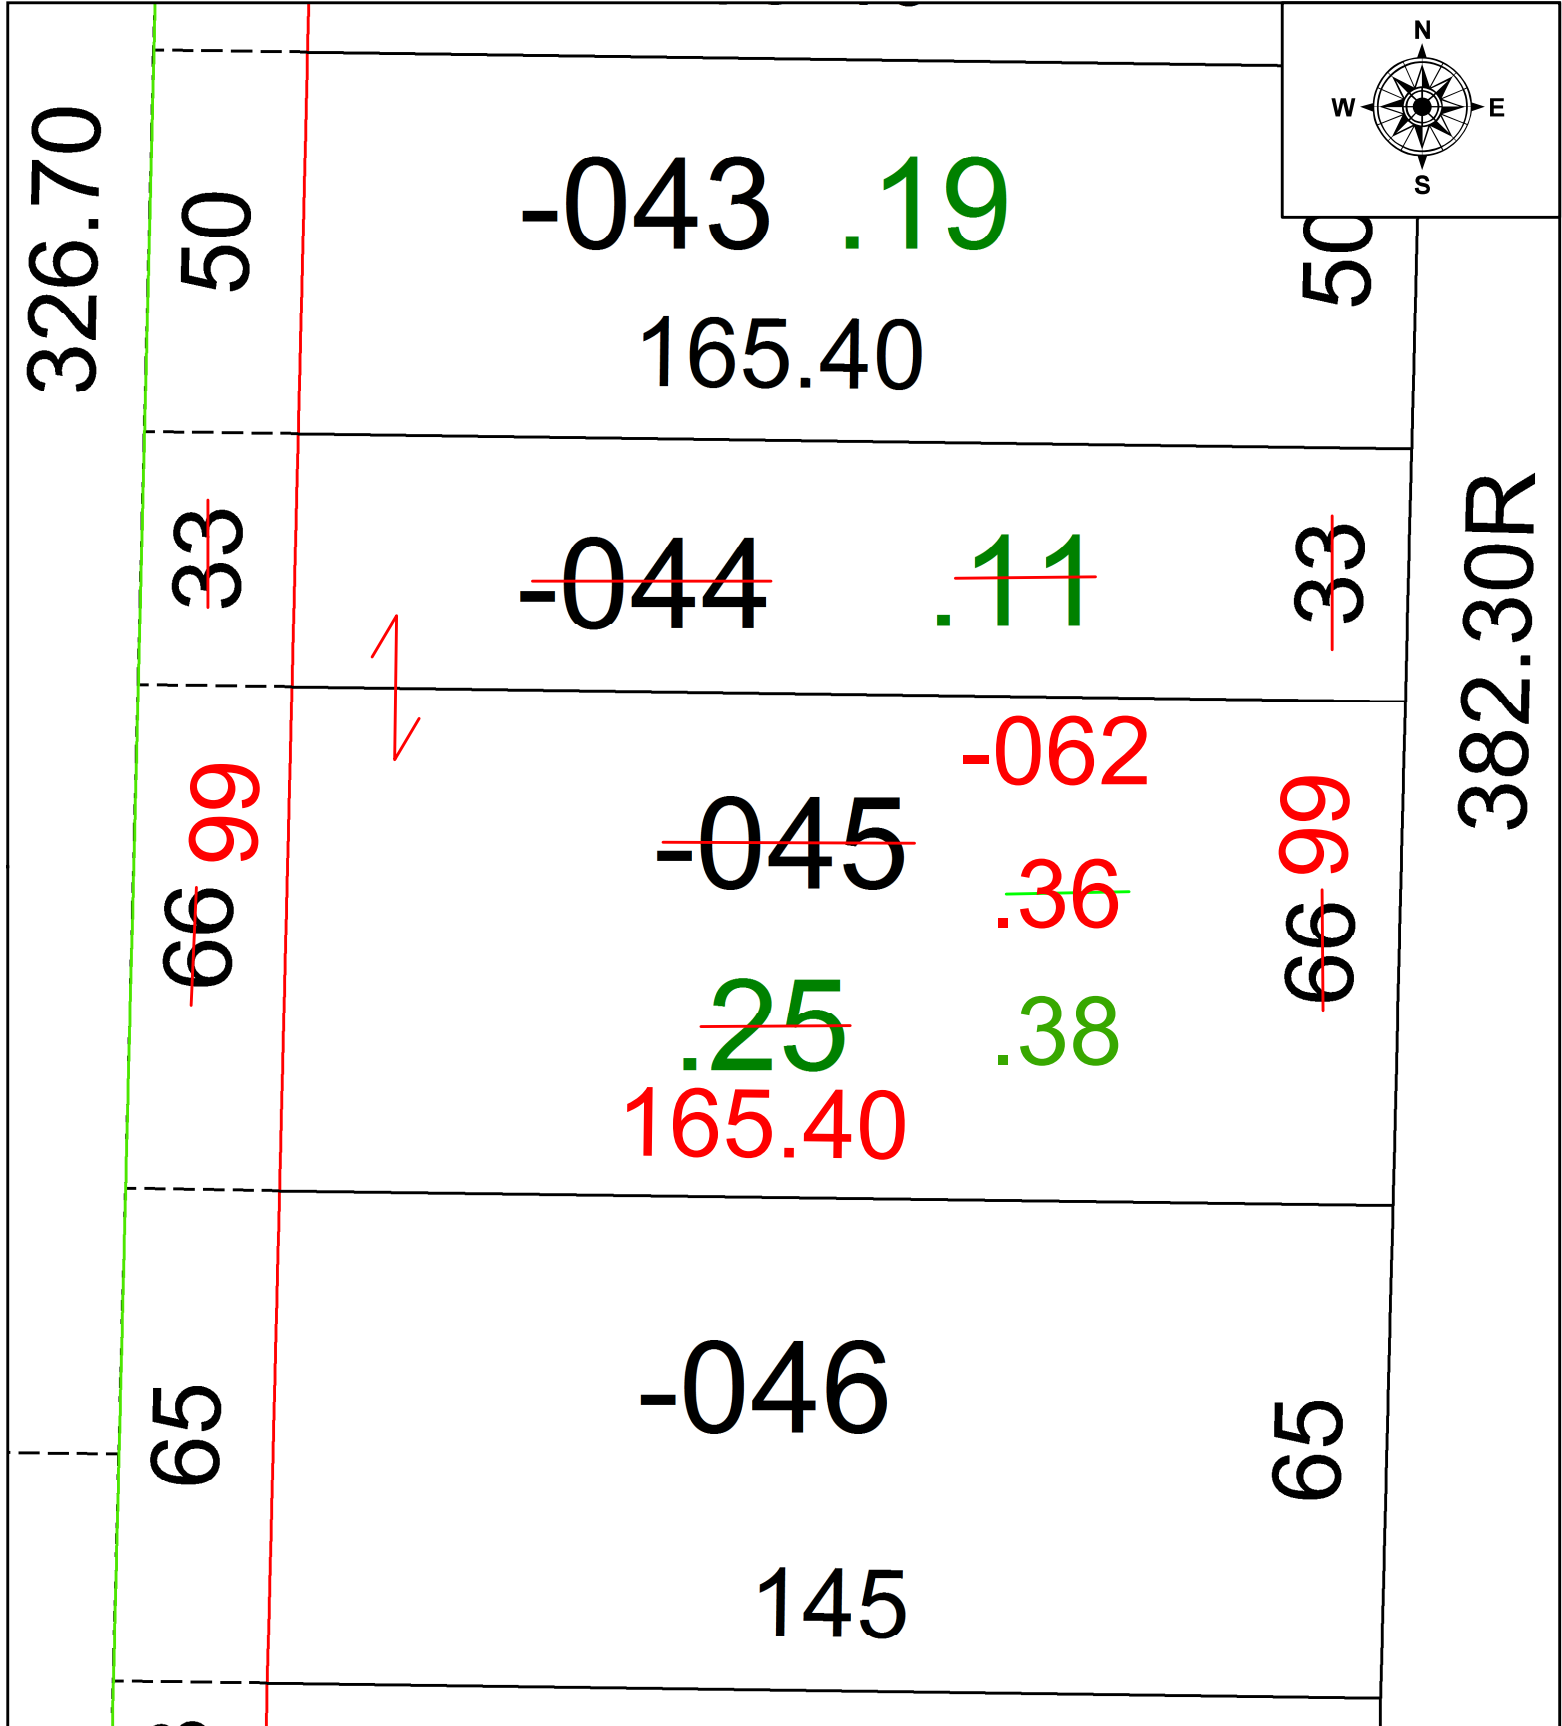

PARENT PARCEL: 09-00-086-110-044, -045

CHILD PARCEL: 09-00-086-110-062 **COMBINATION AND AC CORR PER SURV BY THOMAS SIMON**

STARTING POINT: C/L OF E VINE ST AND S PARK ST

21-04749-C

**SPLITS/DEEDS PROCESSED**  
LORAIN COUNTY TAX MAP DEPARTMENT  
226 MIDDLE AVE. ELYRIA, OH

SURVEYED BY: THOMAS A. SIMON

CLOSURE: 1: 2147483648

MAP PAGE(S): 09-00-086-B

APPROVED BY: AC DATE: 12/16/2021

SCALE: 1" = 25' PRIOR INSTRUMENT: 2021- 0827062